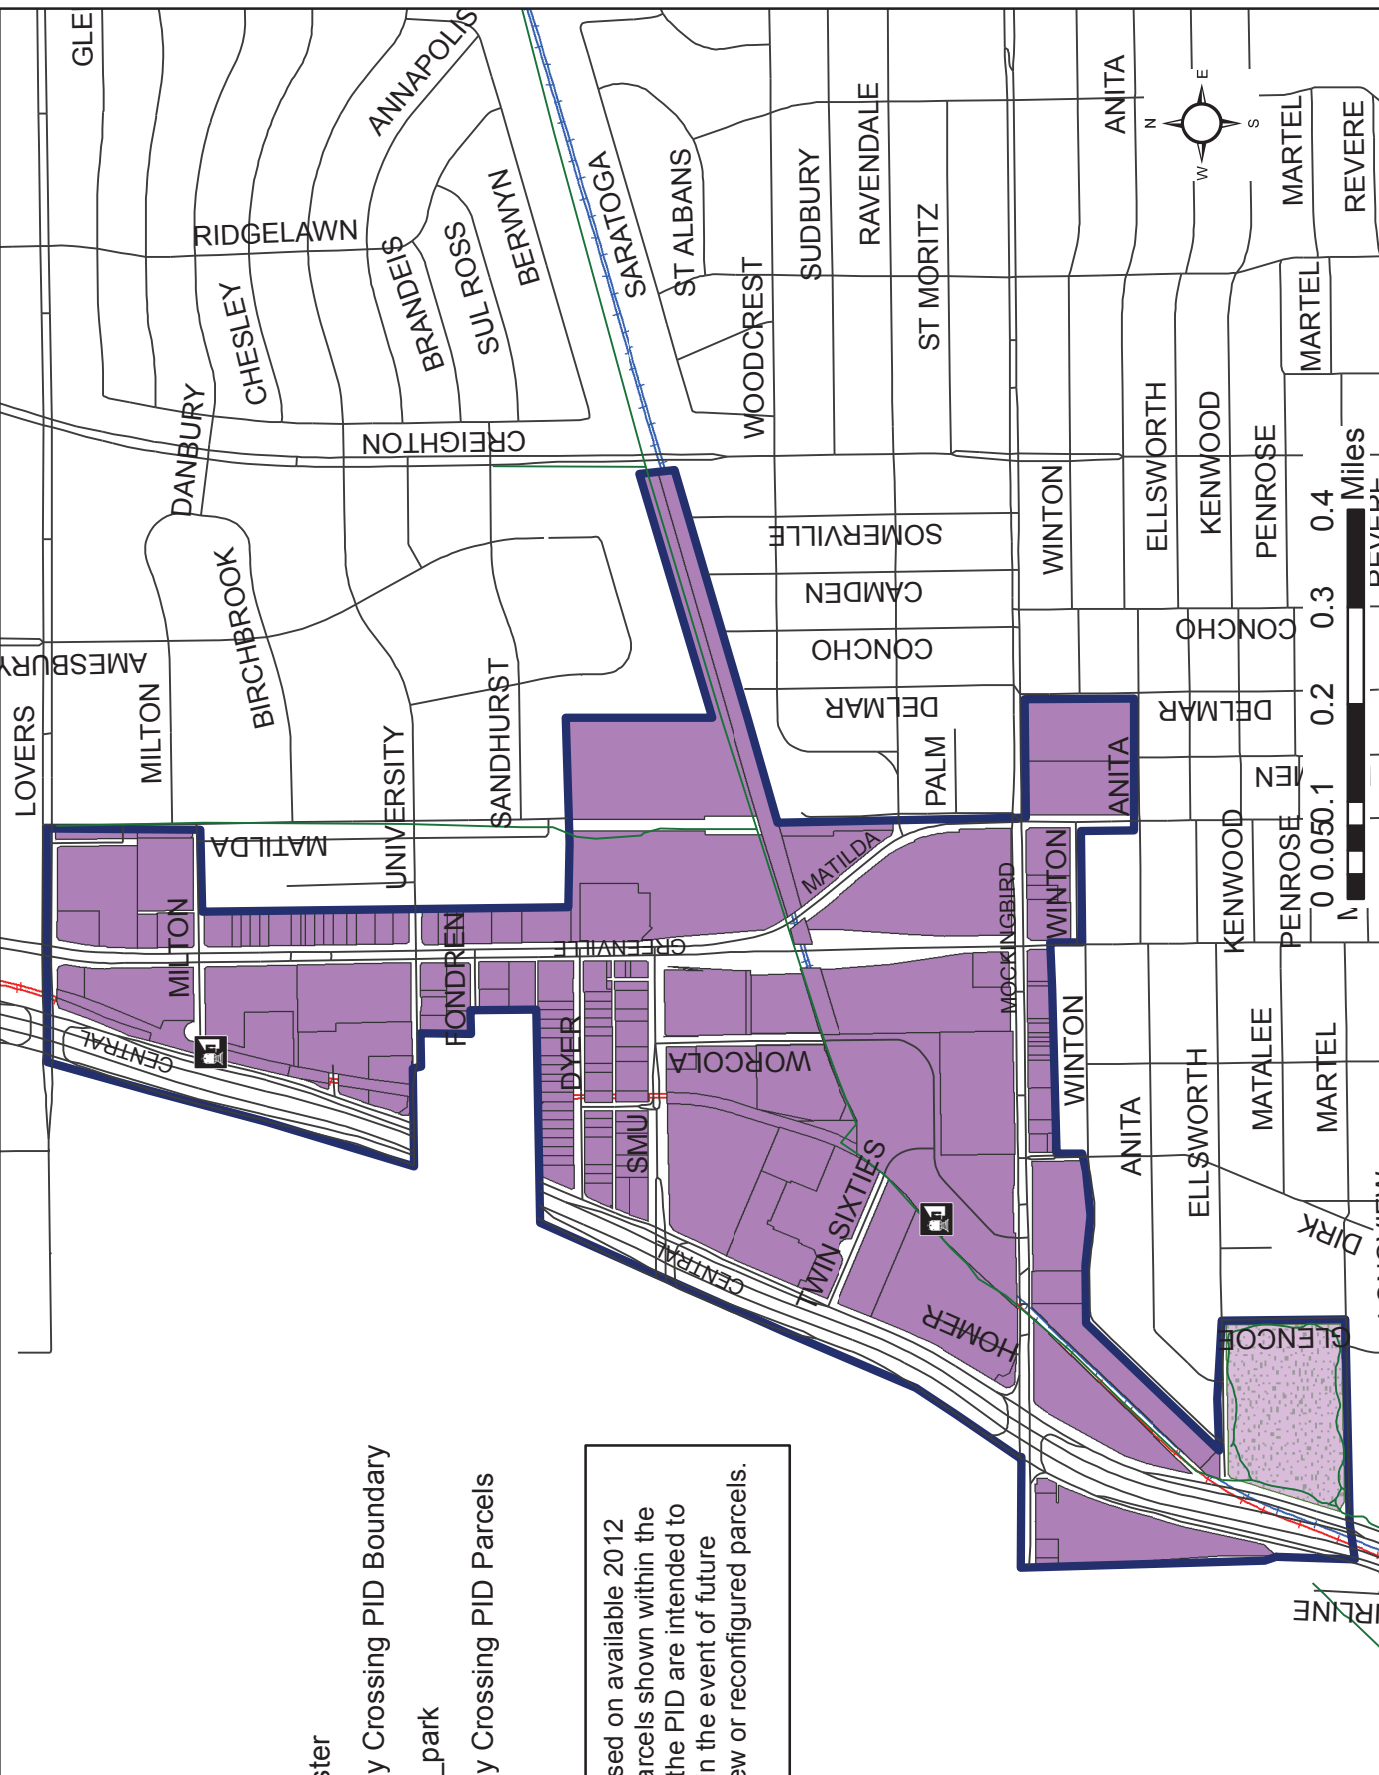

## Legend

-  trail\_master
-  University Crossing PID Boundary
-  Glencoe\_park
-  University Crossing PID Parcels

Parcels shown based on available 2012 geography. Any parcels shown within the boundary lines of the PID are intended to be included even in the event of future replats creating new or reconfigured parcels.