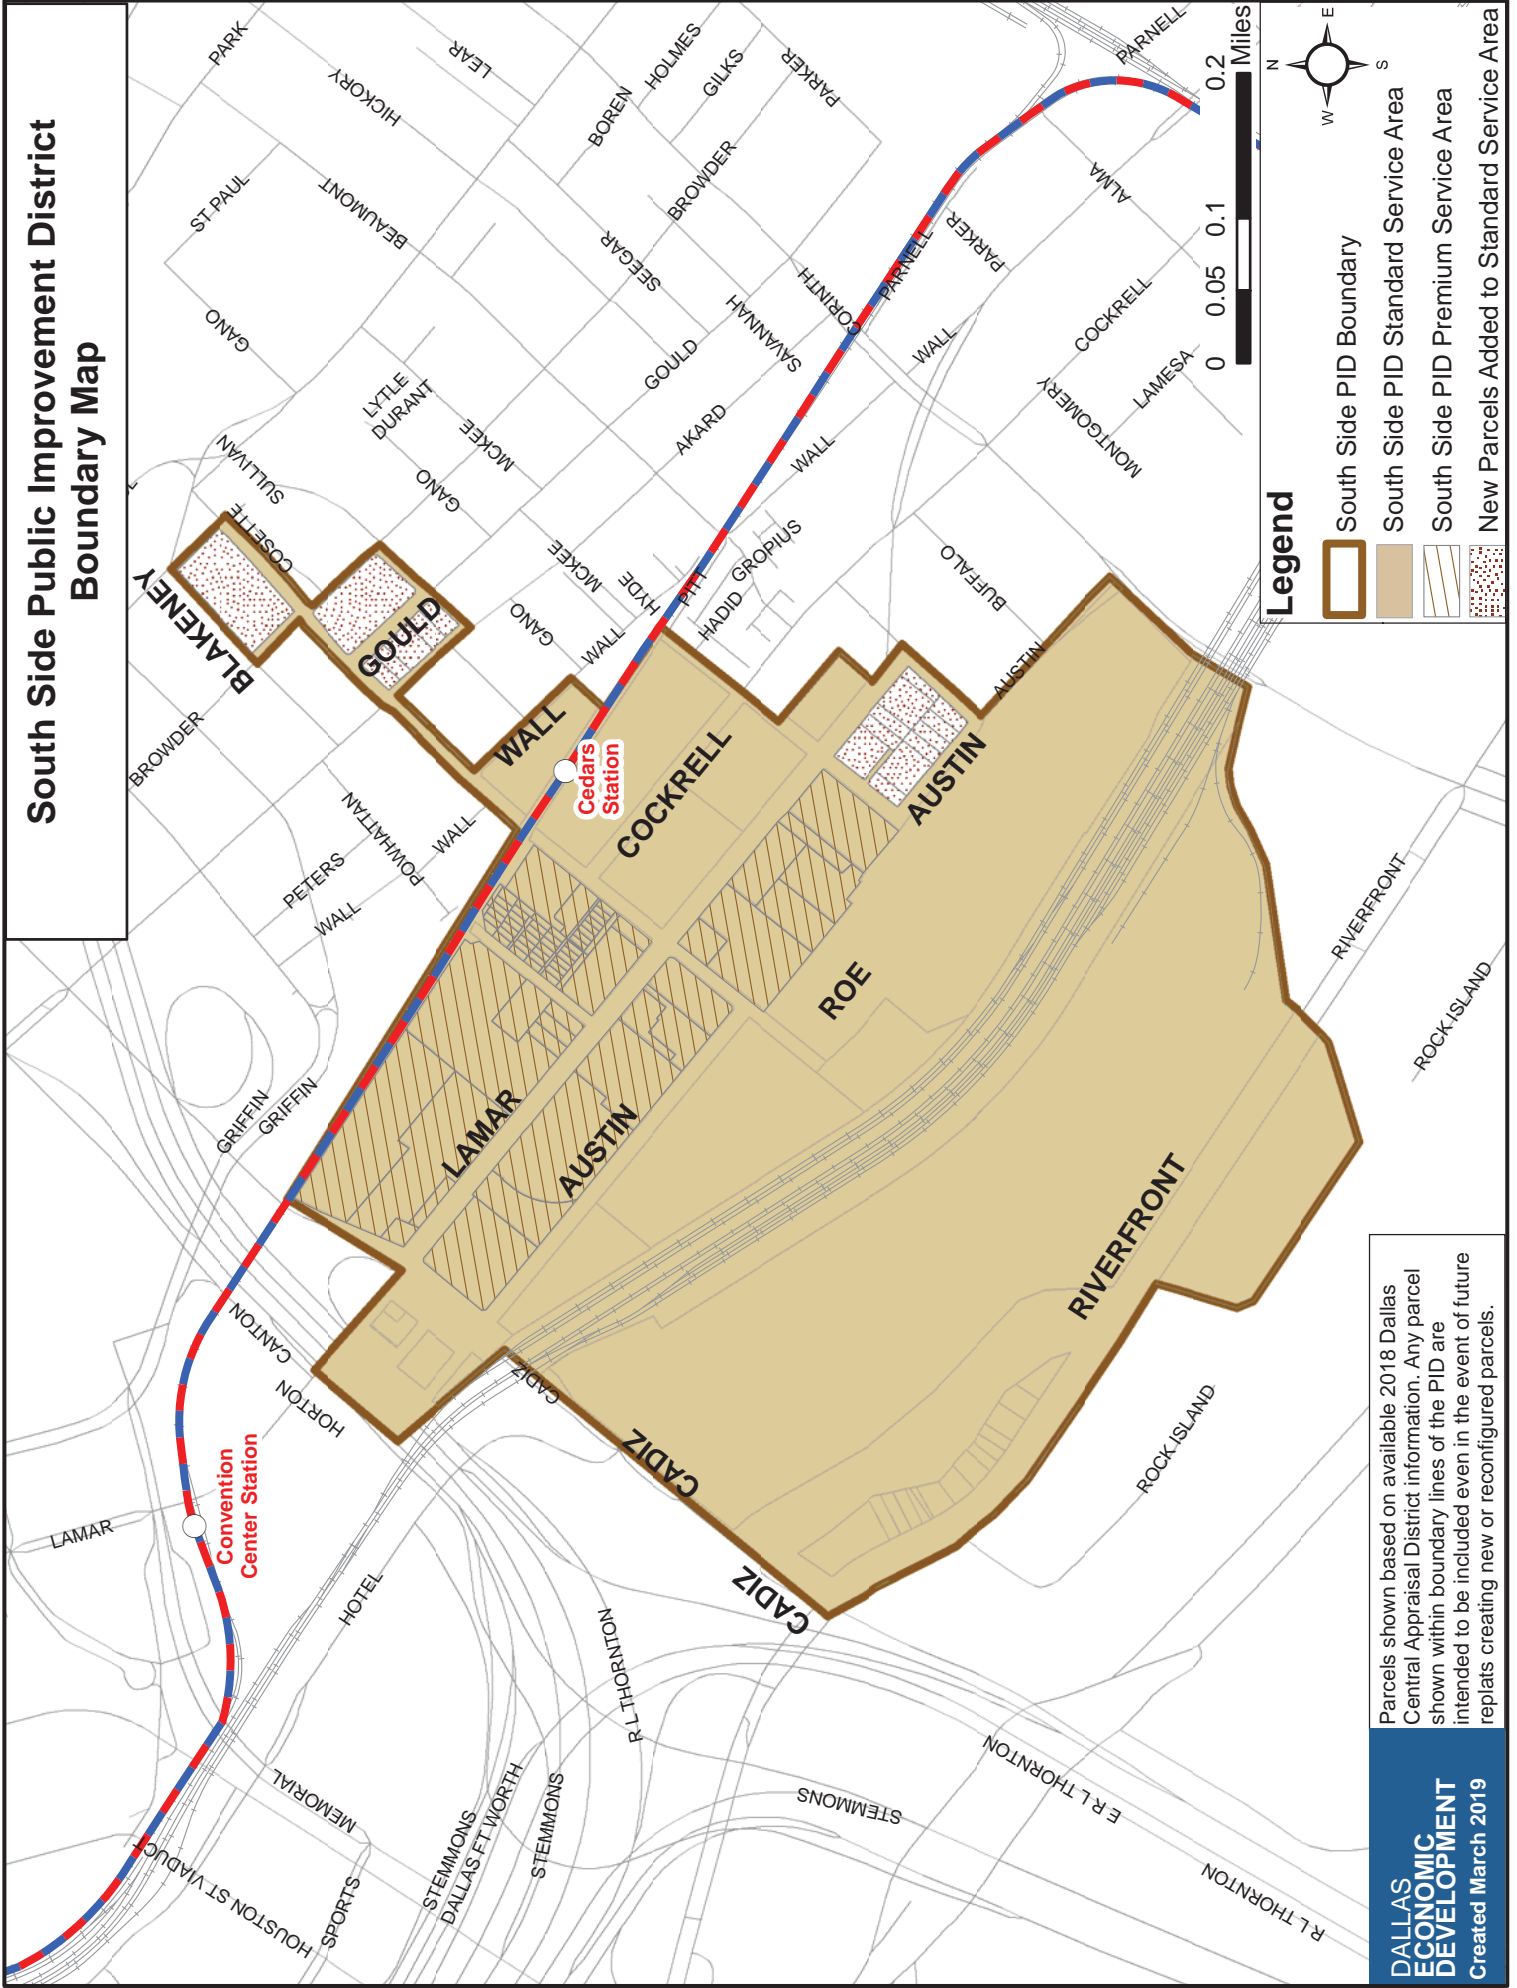

South Side Public Improvement District Boundary Map

Legend

- South Side PID Boundary
- South Side PID Standard Service Area
- South Side PID Premium Service Area
- New Parcels Added to Standard Service Area

Parcels shown based on available 2018 Dallas Central Appraisal District information. Any parcel shown within boundary lines of the PID are intended to be included even in the event of future replats creating new or reconfigured parcels.