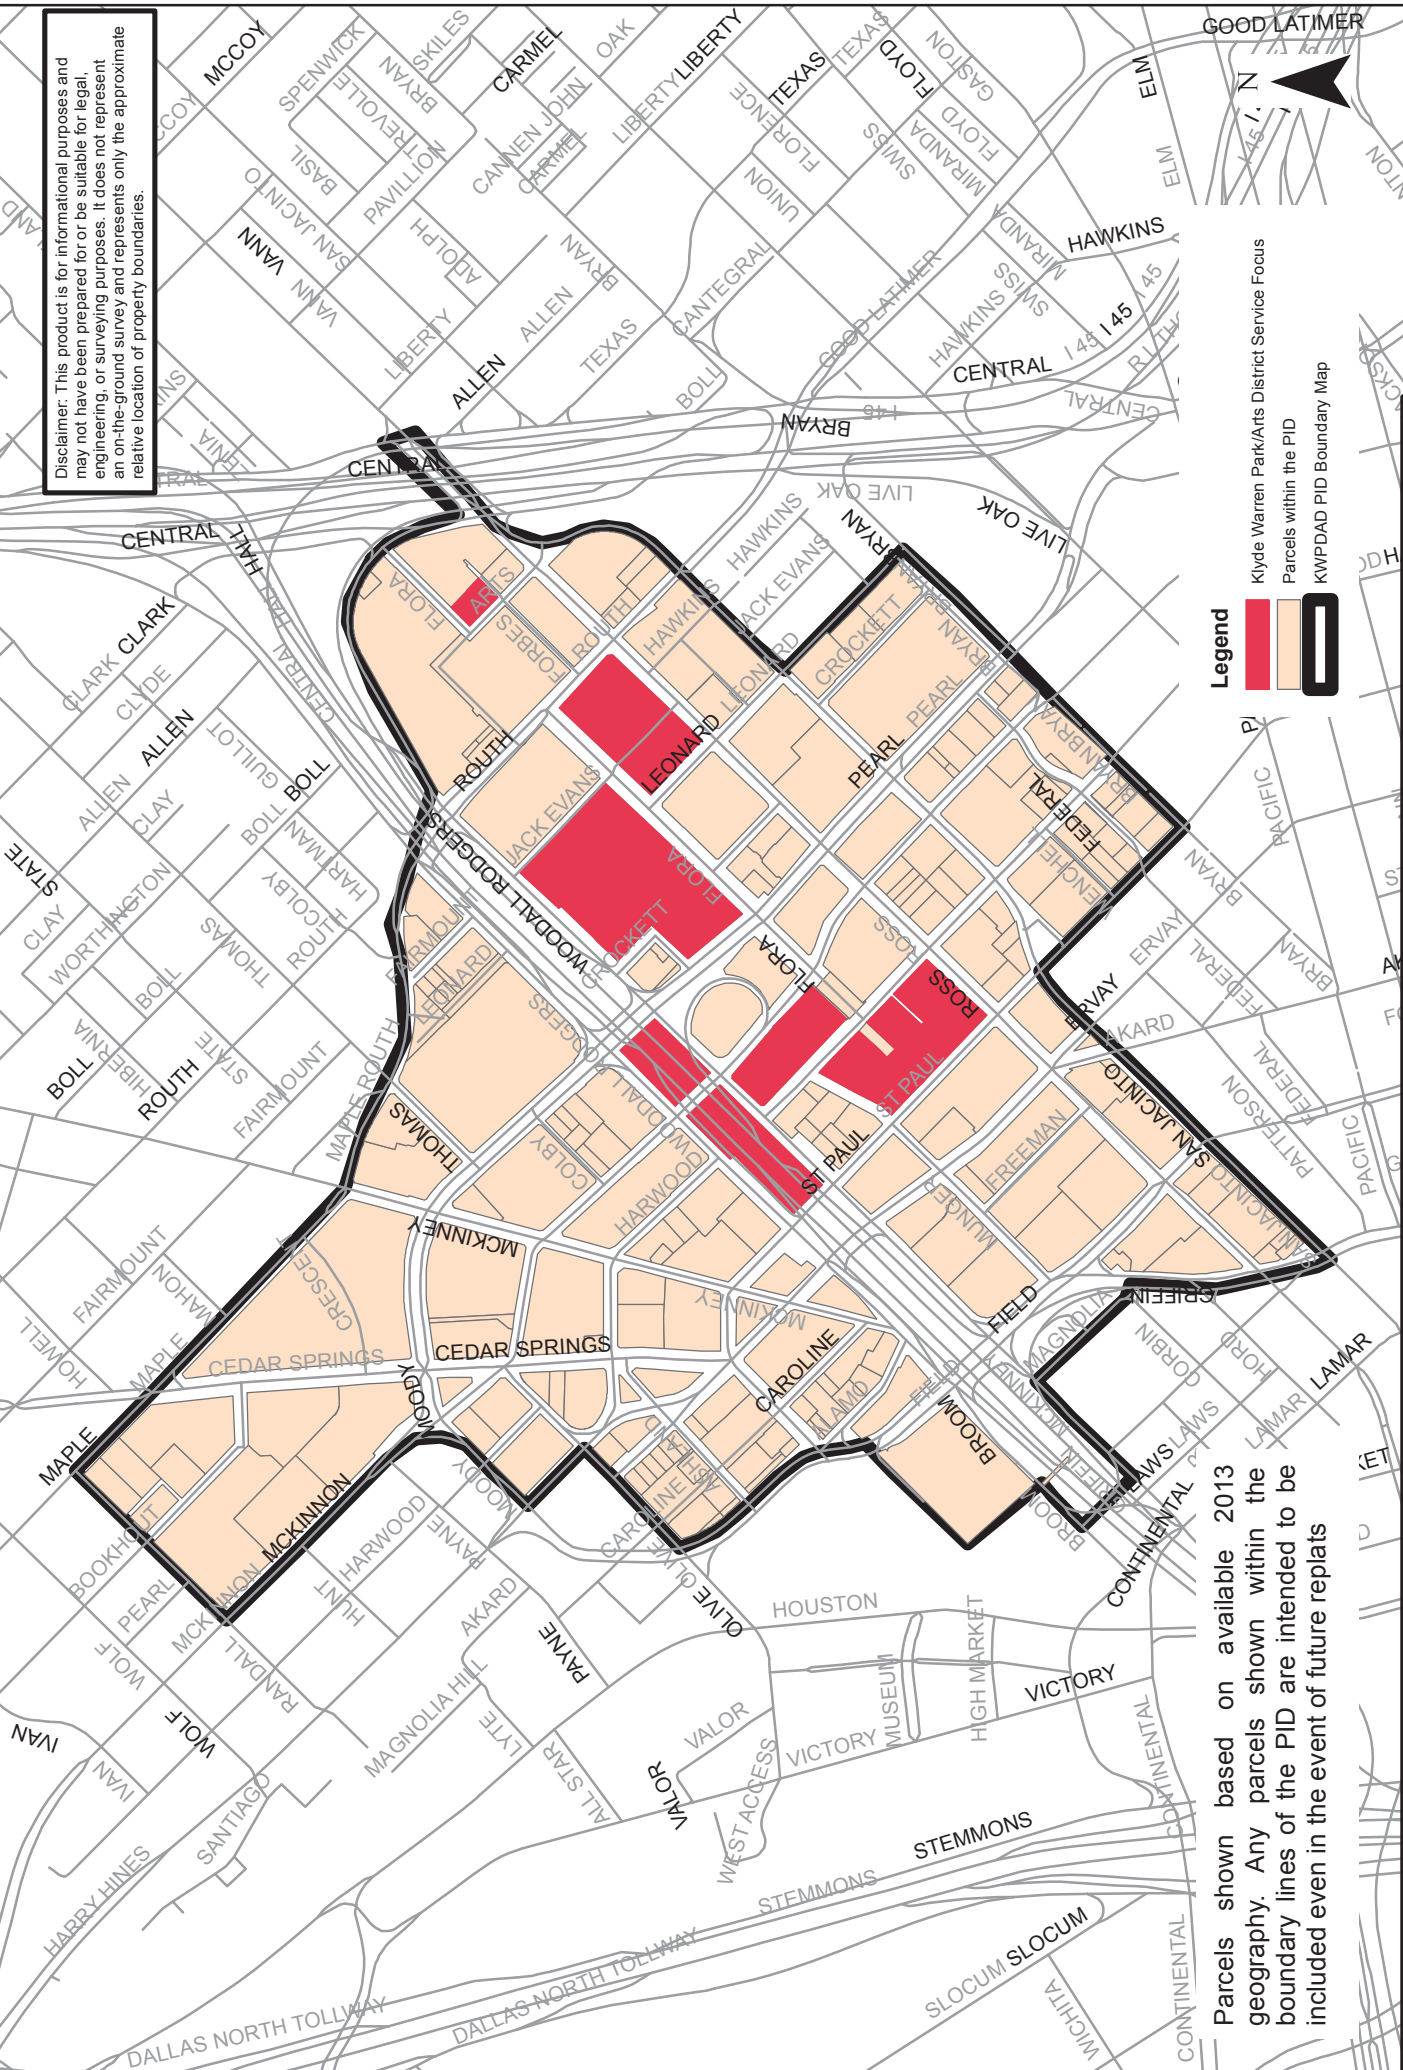

Disclaimer: This product is for informational purposes and may not have been prepared for or be suitable for legal, engineering, or surveying purposes. It does not represent an on-the-ground survey and represents only the approximate relative location of property boundaries.

**Legend**

- Klyde Warren Park/Arts District Service Focus
- Parcels within the PID
- KWP/DAD PID Boundary Map

Parcels shown based on available 2013 geography. Any parcels shown within the boundary lines of the PID are intended to be included even in the event of future replats

# Klyde Warren Park/Arts District PID (KWP/DADPID) Boundary Map