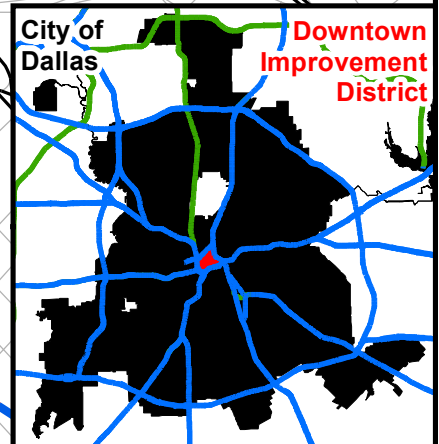

Dallas Downtown Improvement District (DID)

Disclaimer: This product is for informational purposes and may not have been prepared for or be suitable for legal, engineering, or surveying purposes. It does not represent an on-the-ground survey and represents only the approximate relative location of property boundaries.

Legend

- Downtown Improvement District
- Rail Station
- DART Green Line
- DART Orange Line
- DART Red Line
- DART Blue Line
- Trinity Railway Express
- Freeway or Tollway
- Arterial
- Local Road
- Flood Plain