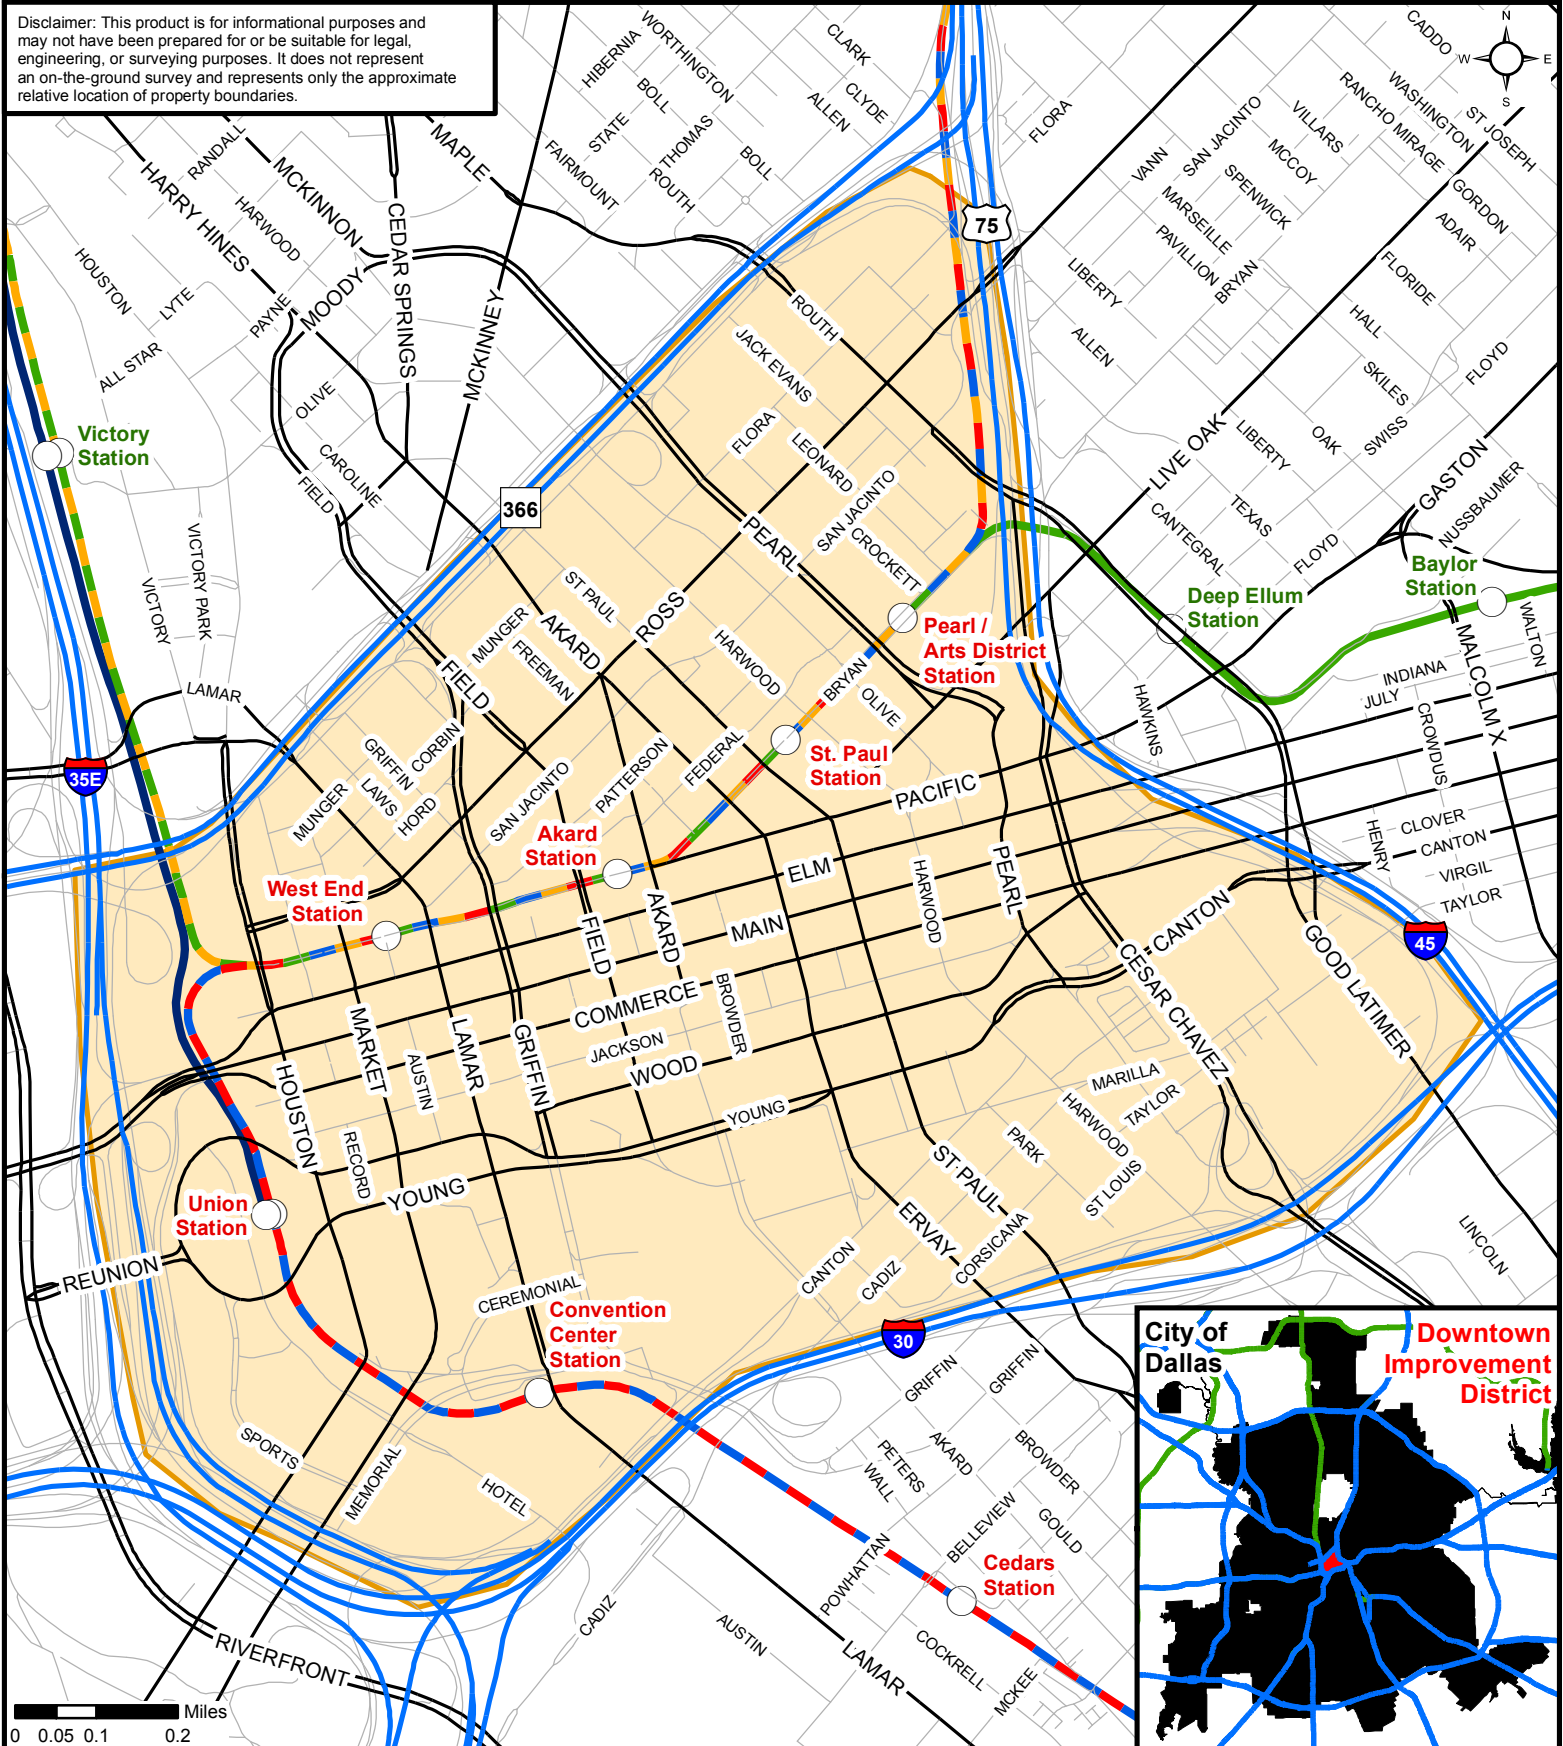

Dallas Downtown Improvement District (DID)

Disclaimer: This product is for informational purposes and may not have been prepared for or be suitable for legal, engineering, or surveying purposes. It does not represent an on-the-ground survey and represents only the approximate relative location of property boundaries.

Legend

- Downtown Improvement District
- Rail Station
- DART Green Line
- DART Orange Line
- DART Red Line
- DART Blue Line
- Trinity Railway Express
- Freeway or Tollway
- Arterial
- Local Road
- Flood Plain