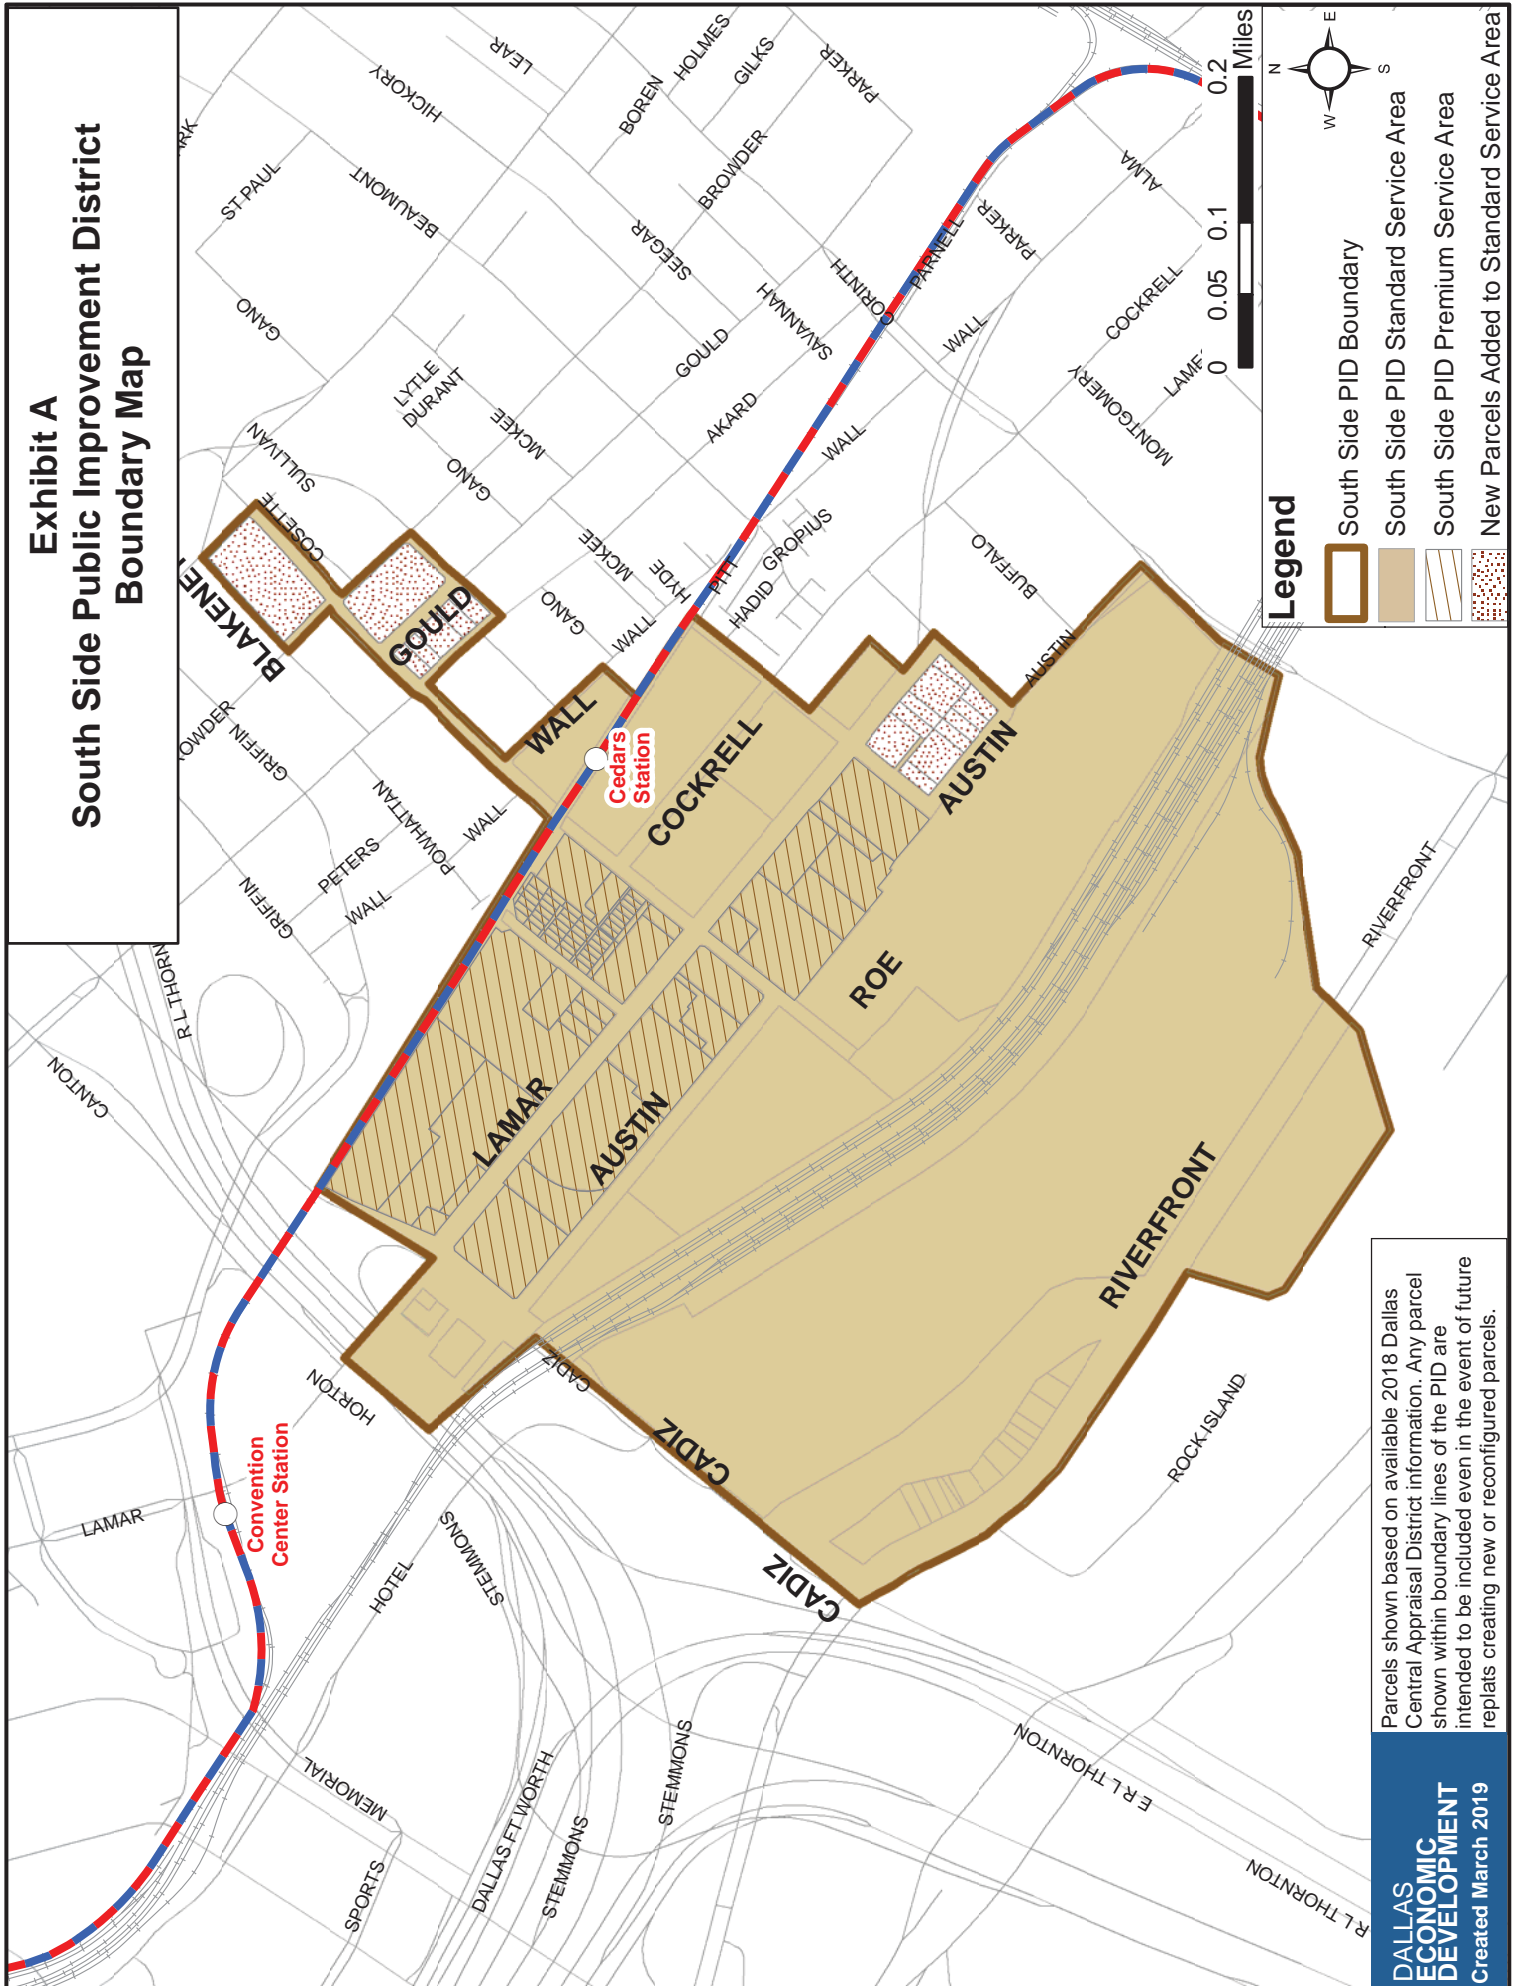

# Exhibit A South Side Public Improvement District Boundary Map

## Legend

-  South Side PID Boundary
-  South Side PID Standard Service Area
-  South Side PID Premium Service Area
-  New Parcels Added to Standard Service Area

Parcels shown based on available 2018 Dallas Central Appraisal District information. Any parcel shown within boundary lines of the PID are intended to be included even in the event of future replats creating new or reconfigured parcels.