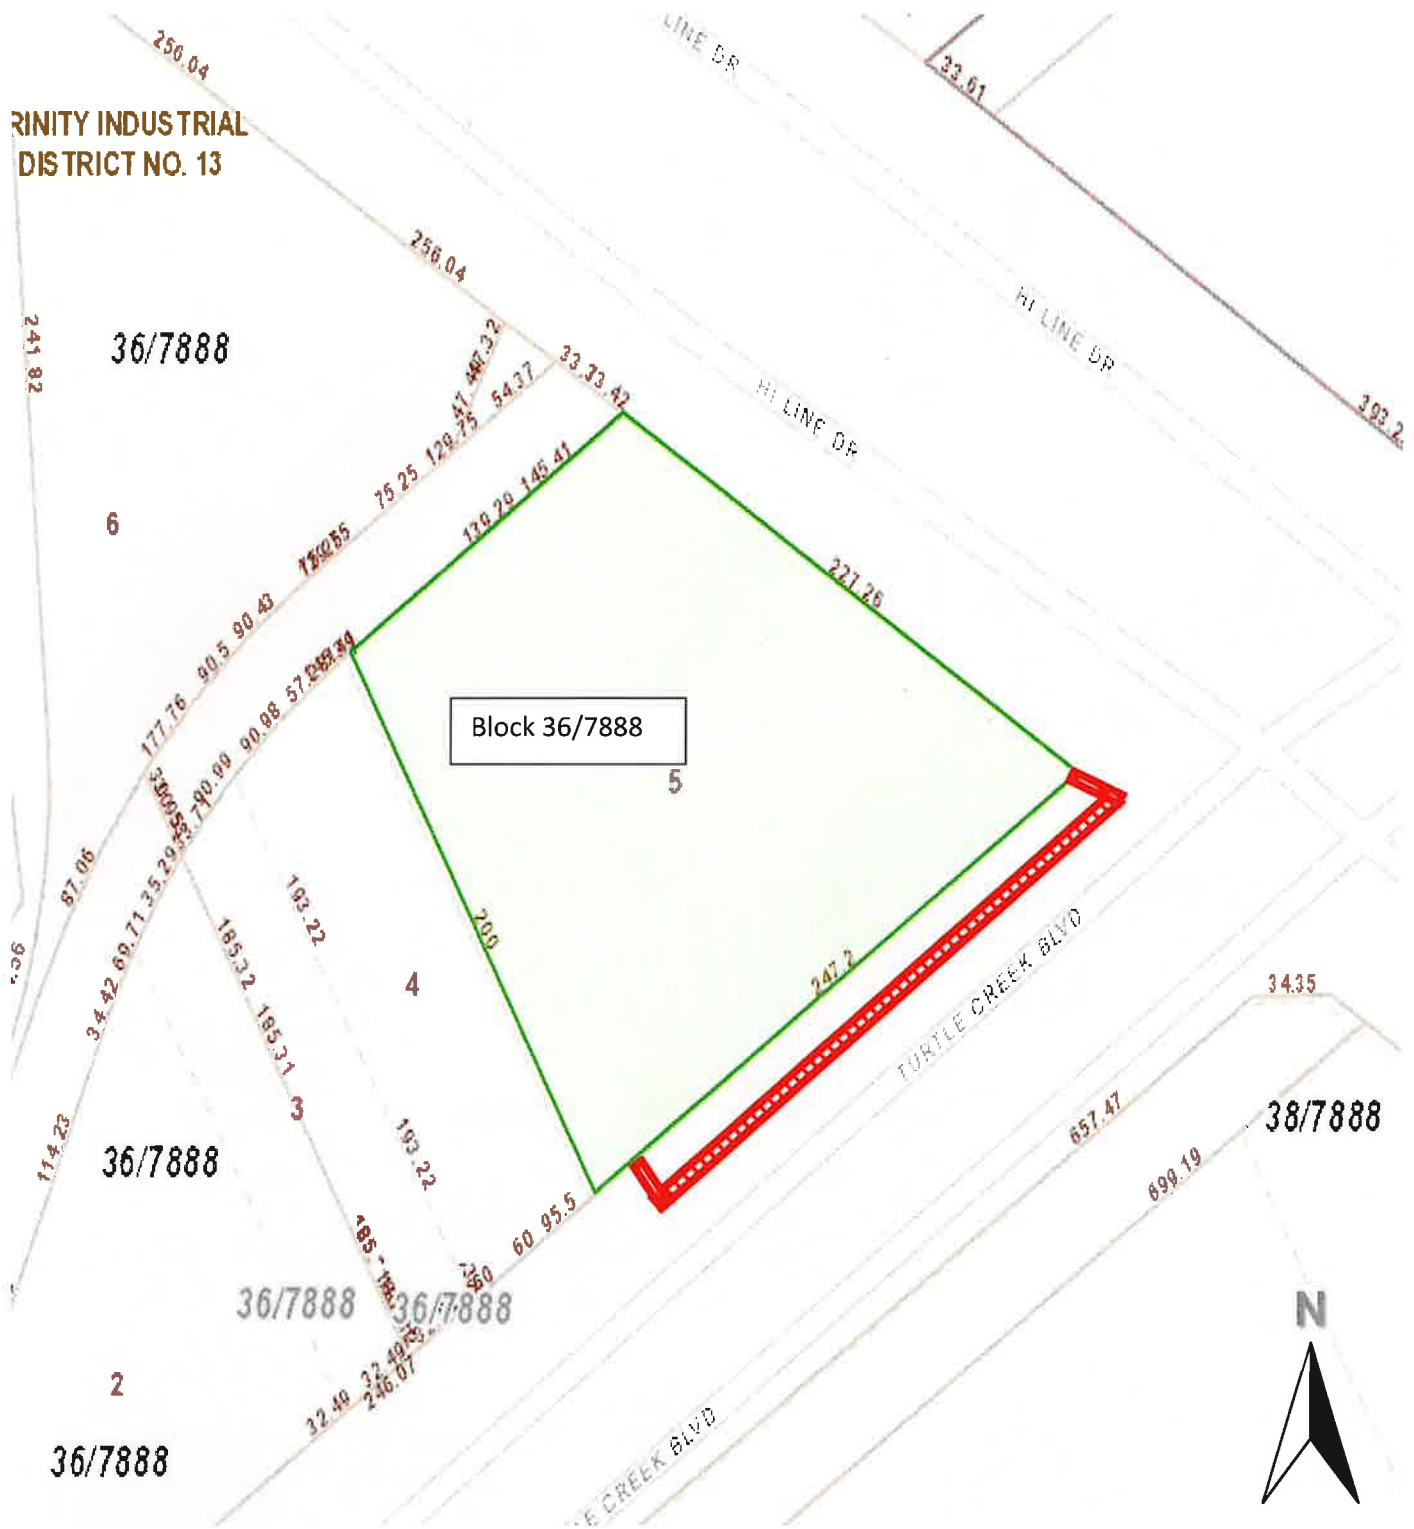

RINITY INDUSTRIAL DISTRICT NO. 13

Block 36/7888

# LICENSE AREA

Electrical Conduit and Light Poles (6) – 1,199sqft