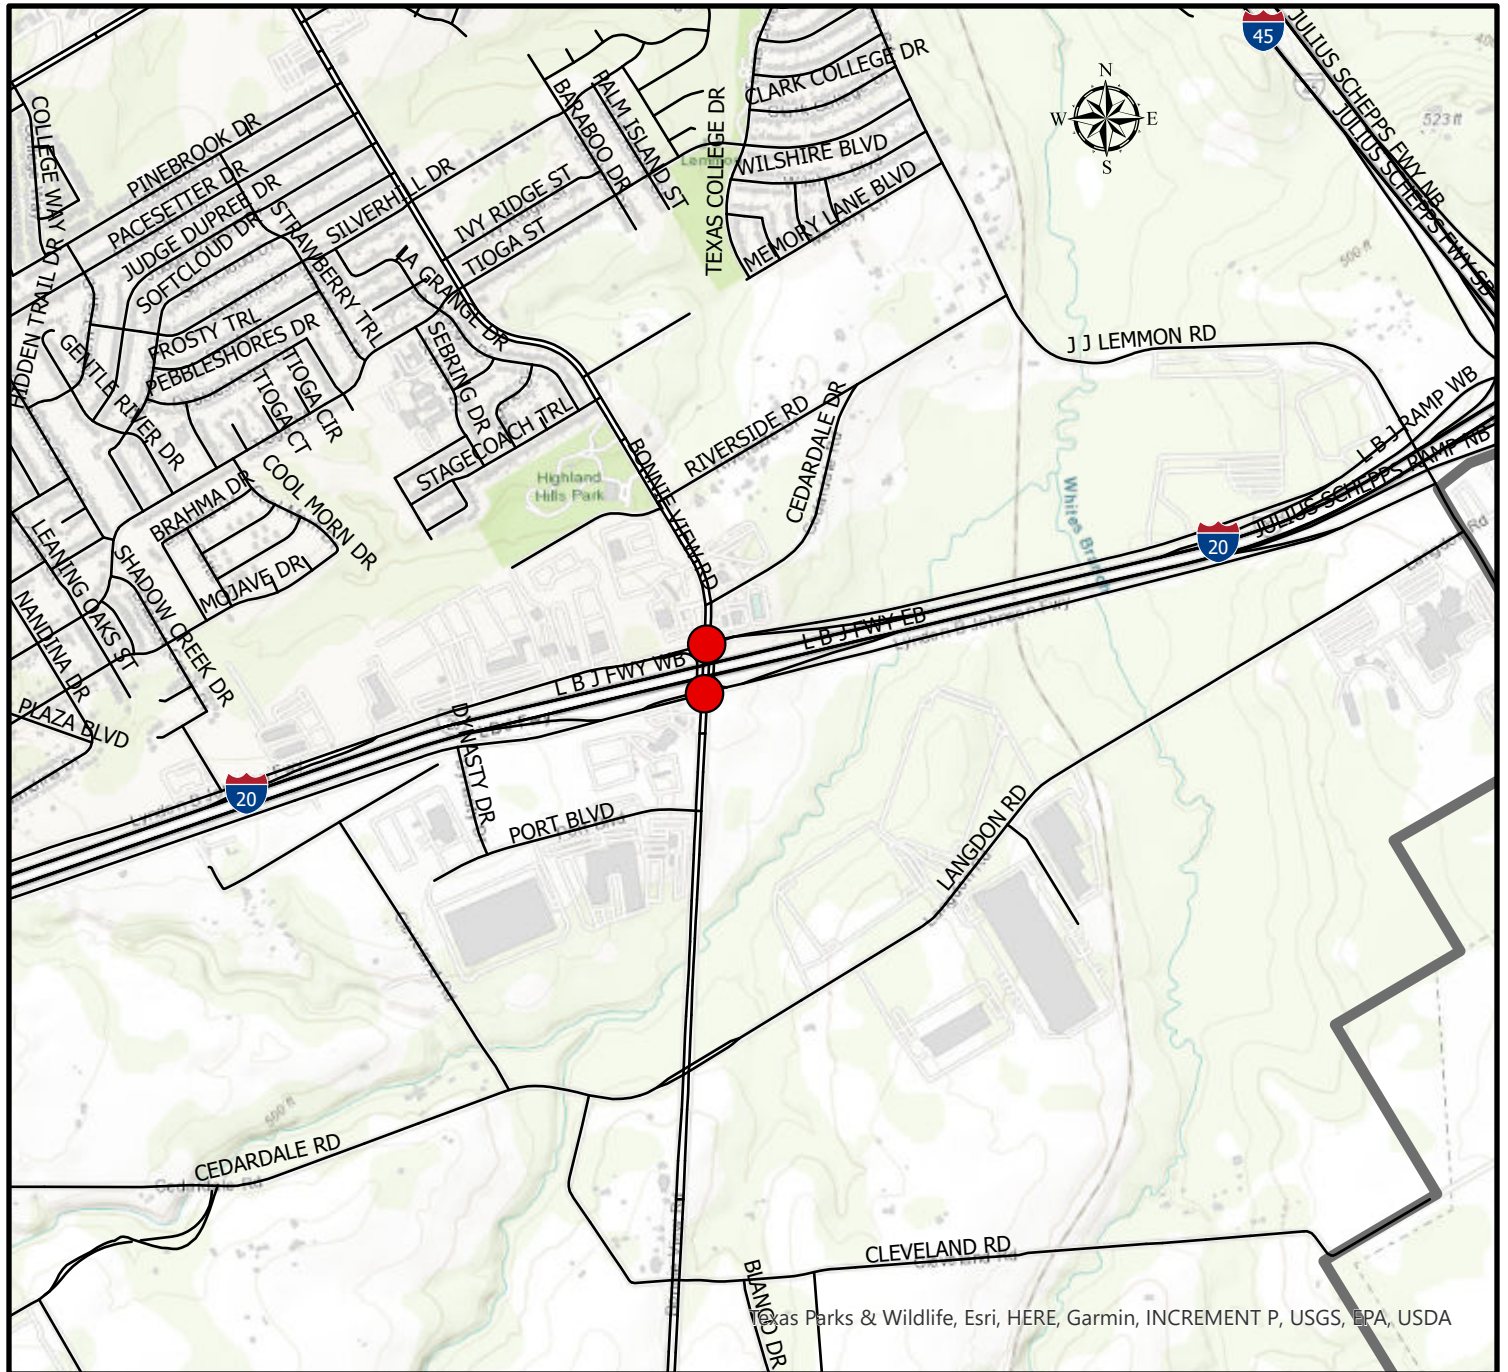

Bonnie View Rd - LBJ Frwy (IH 20) CSJ # 2374-03-074

Council District 8

 Project Location

© 2021 Texas Parks & Wildlife, Esri, HERE, Garmin, INCREMENT P, USGS, EPA, USDA