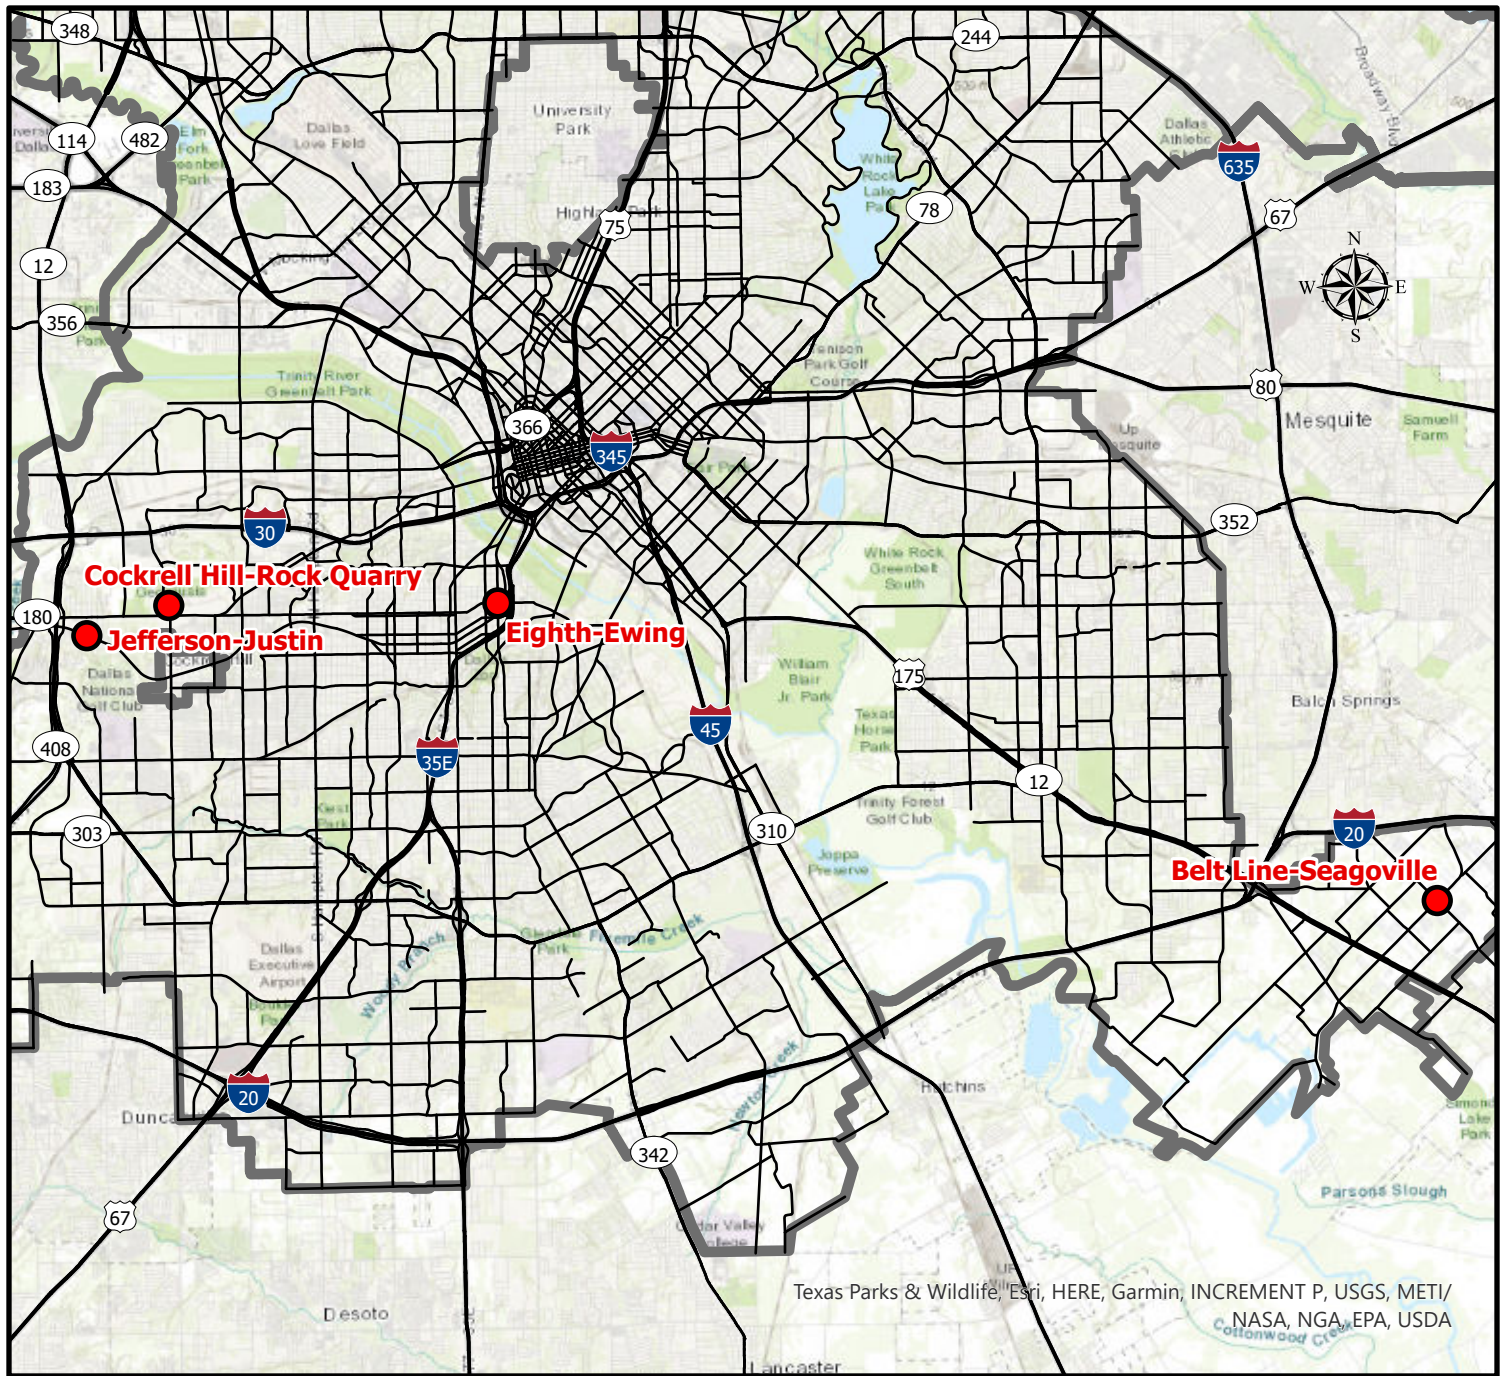

Warranted Traffic Signal Installations Group 7

Council District 1, 3, 6, 8

● Traffic Signal

Texas Parks & Wildlife, Esri, HERE, Garmin, INCREMENT P, USGS, METI/
NASA, NGA, EPA, USDA