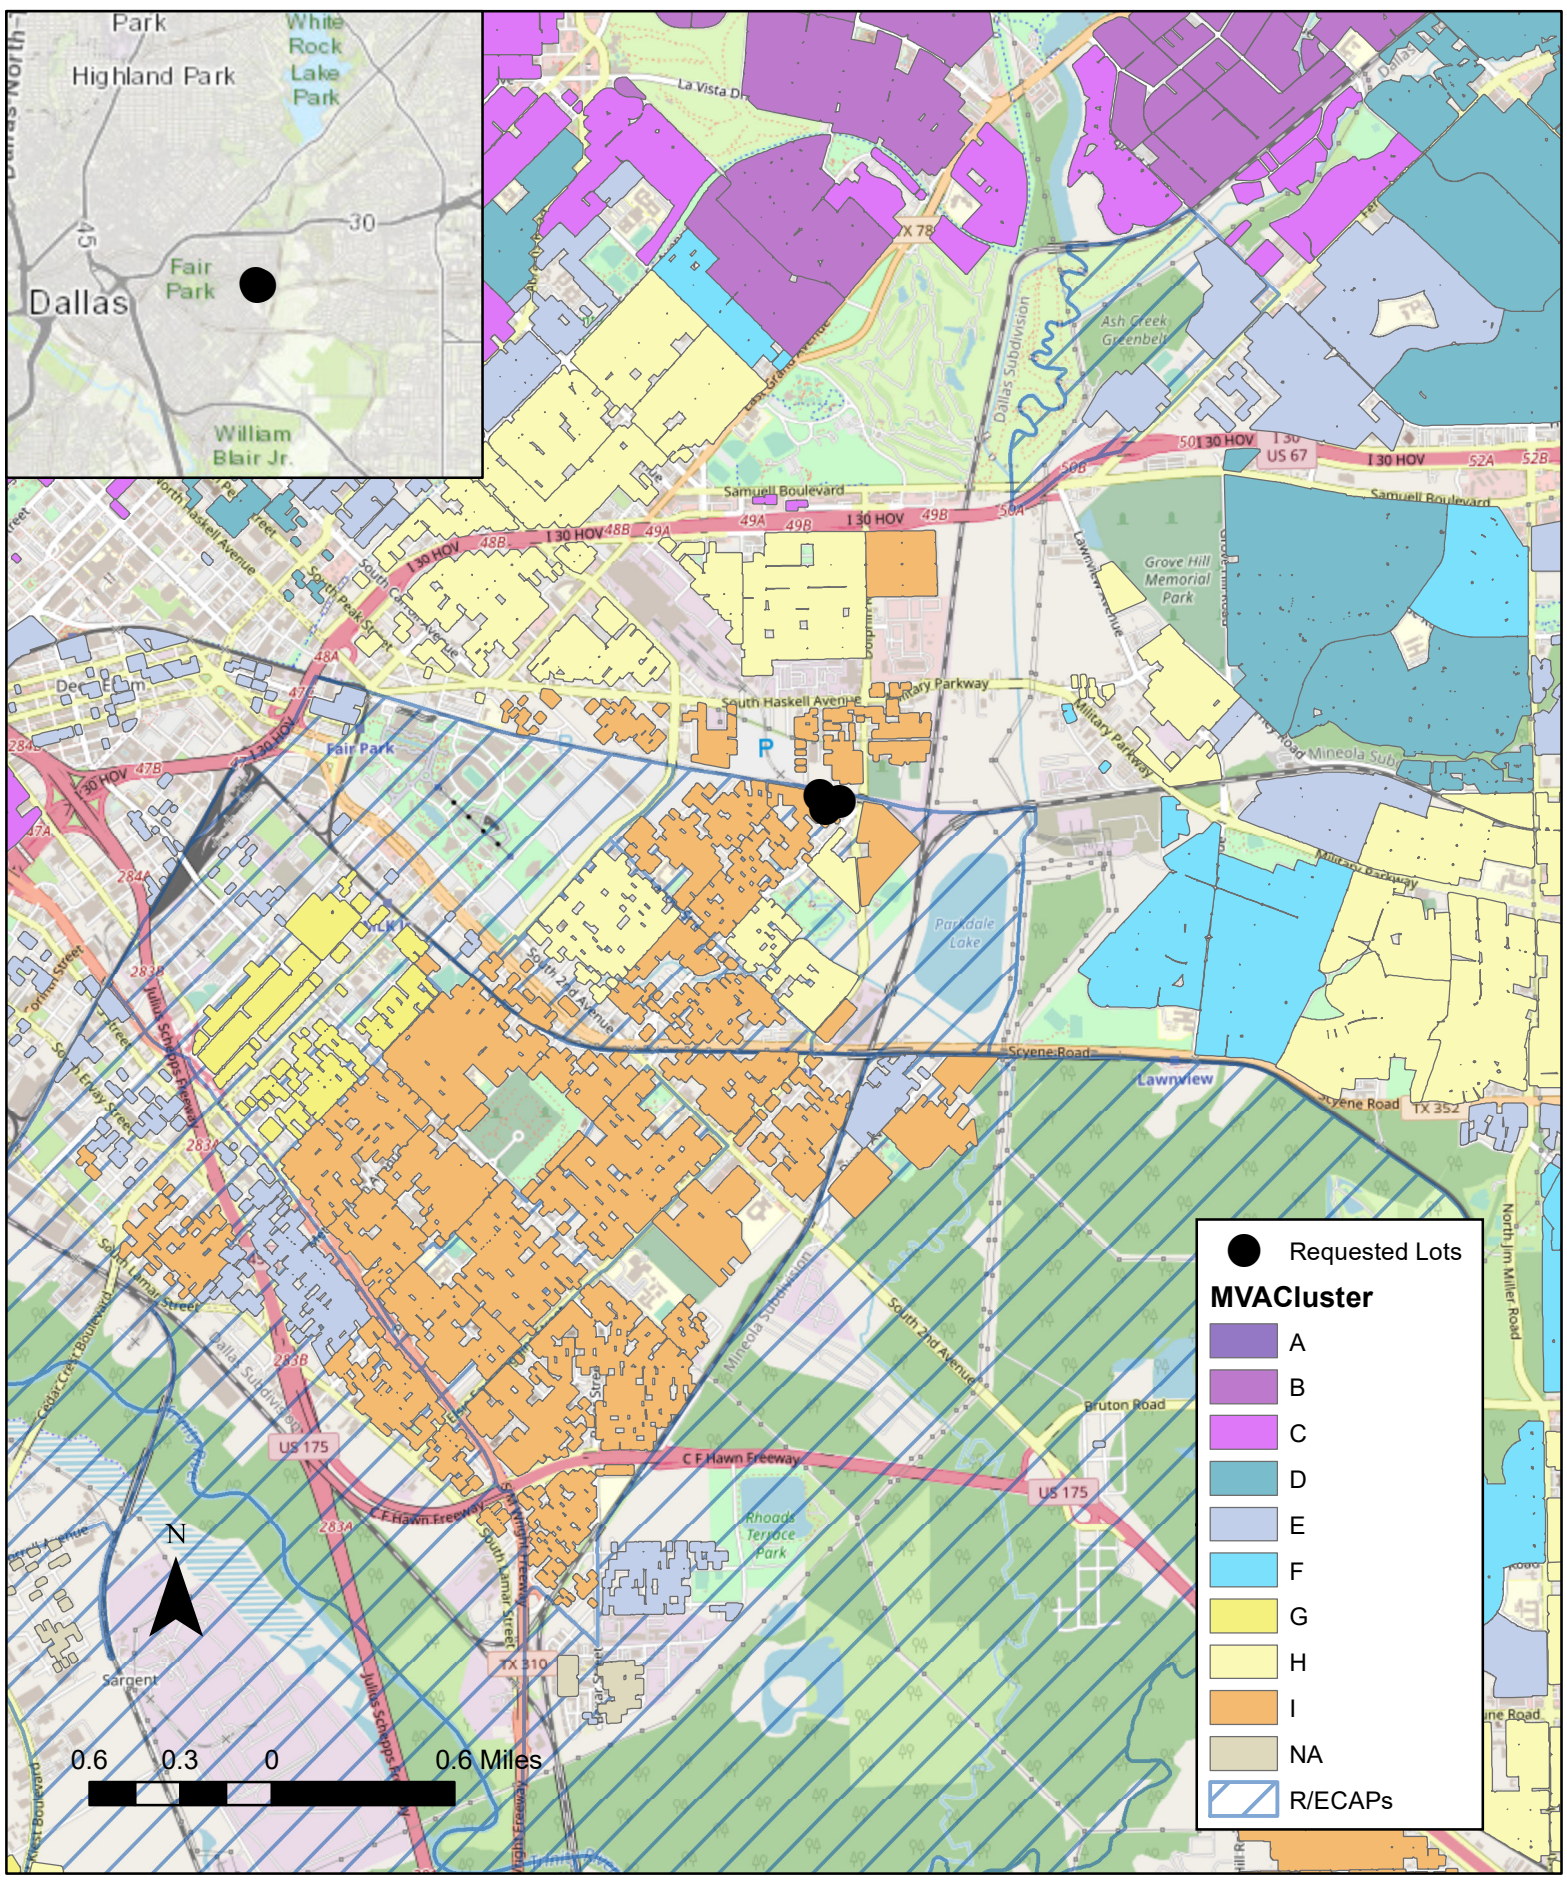

Land Transfer Lots Requested by Developer Mill City Community Builders LLC

● Requested Lots

MVAC Cluster

- A
- B
- C
- D
- E
- F
- G
- H
- I
- NA
- R/ECAPs