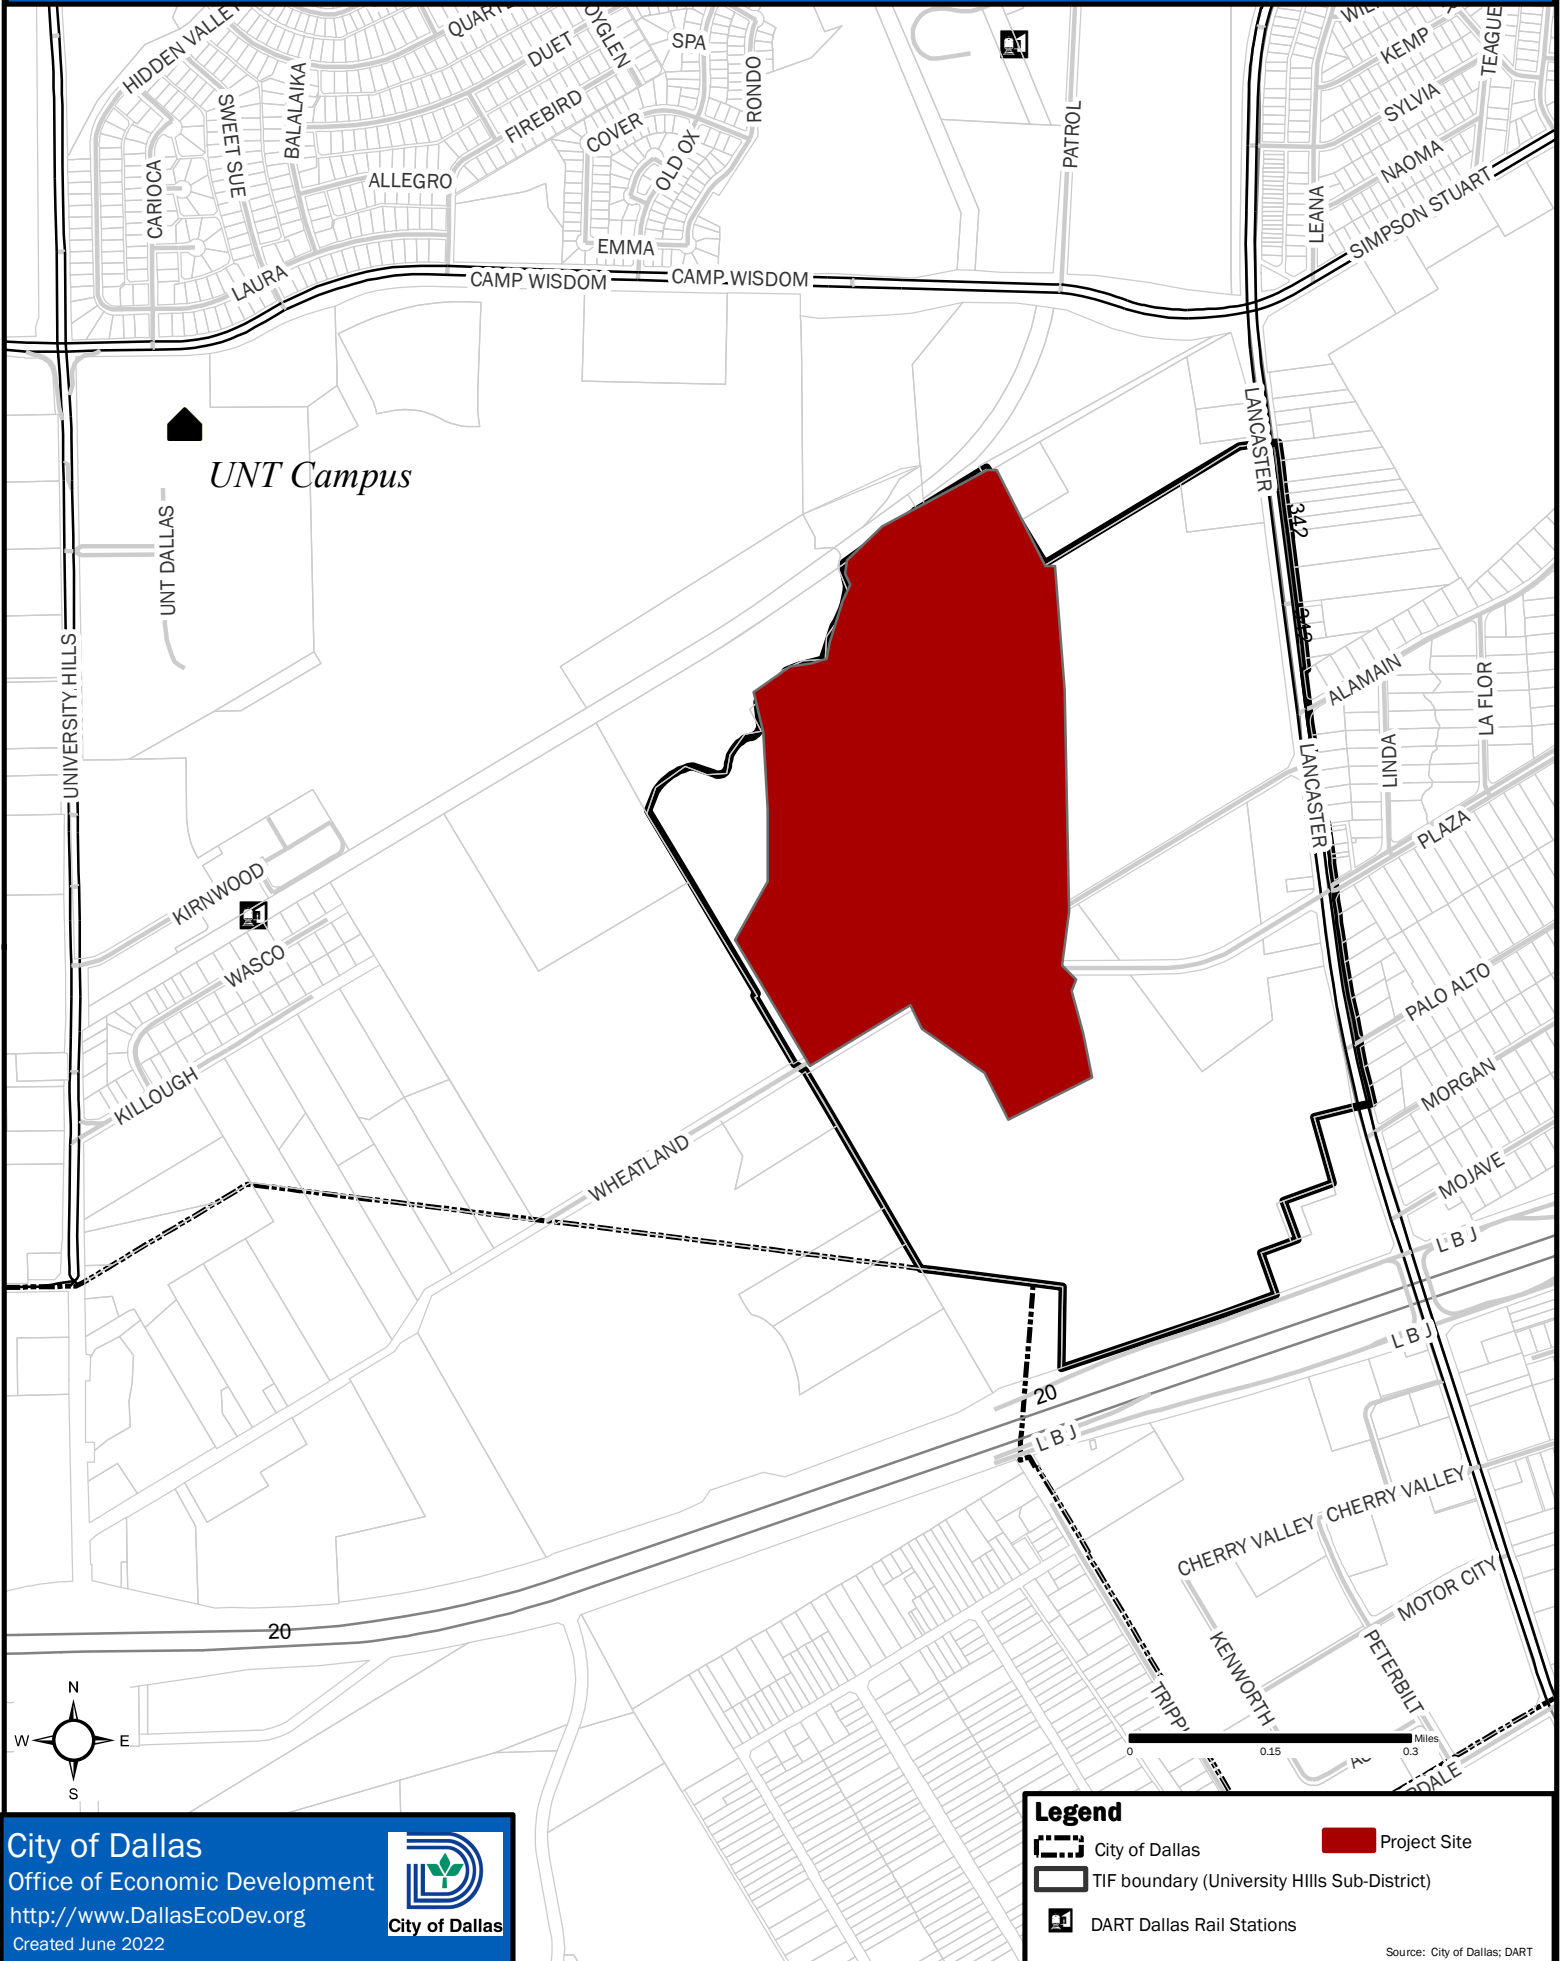

University TIF - University Hills Phase I

Legend

-  City of Dallas
-  TIF boundary (University Hills Sub-District)
-  Project Site
-  DART Dallas Rail Stations