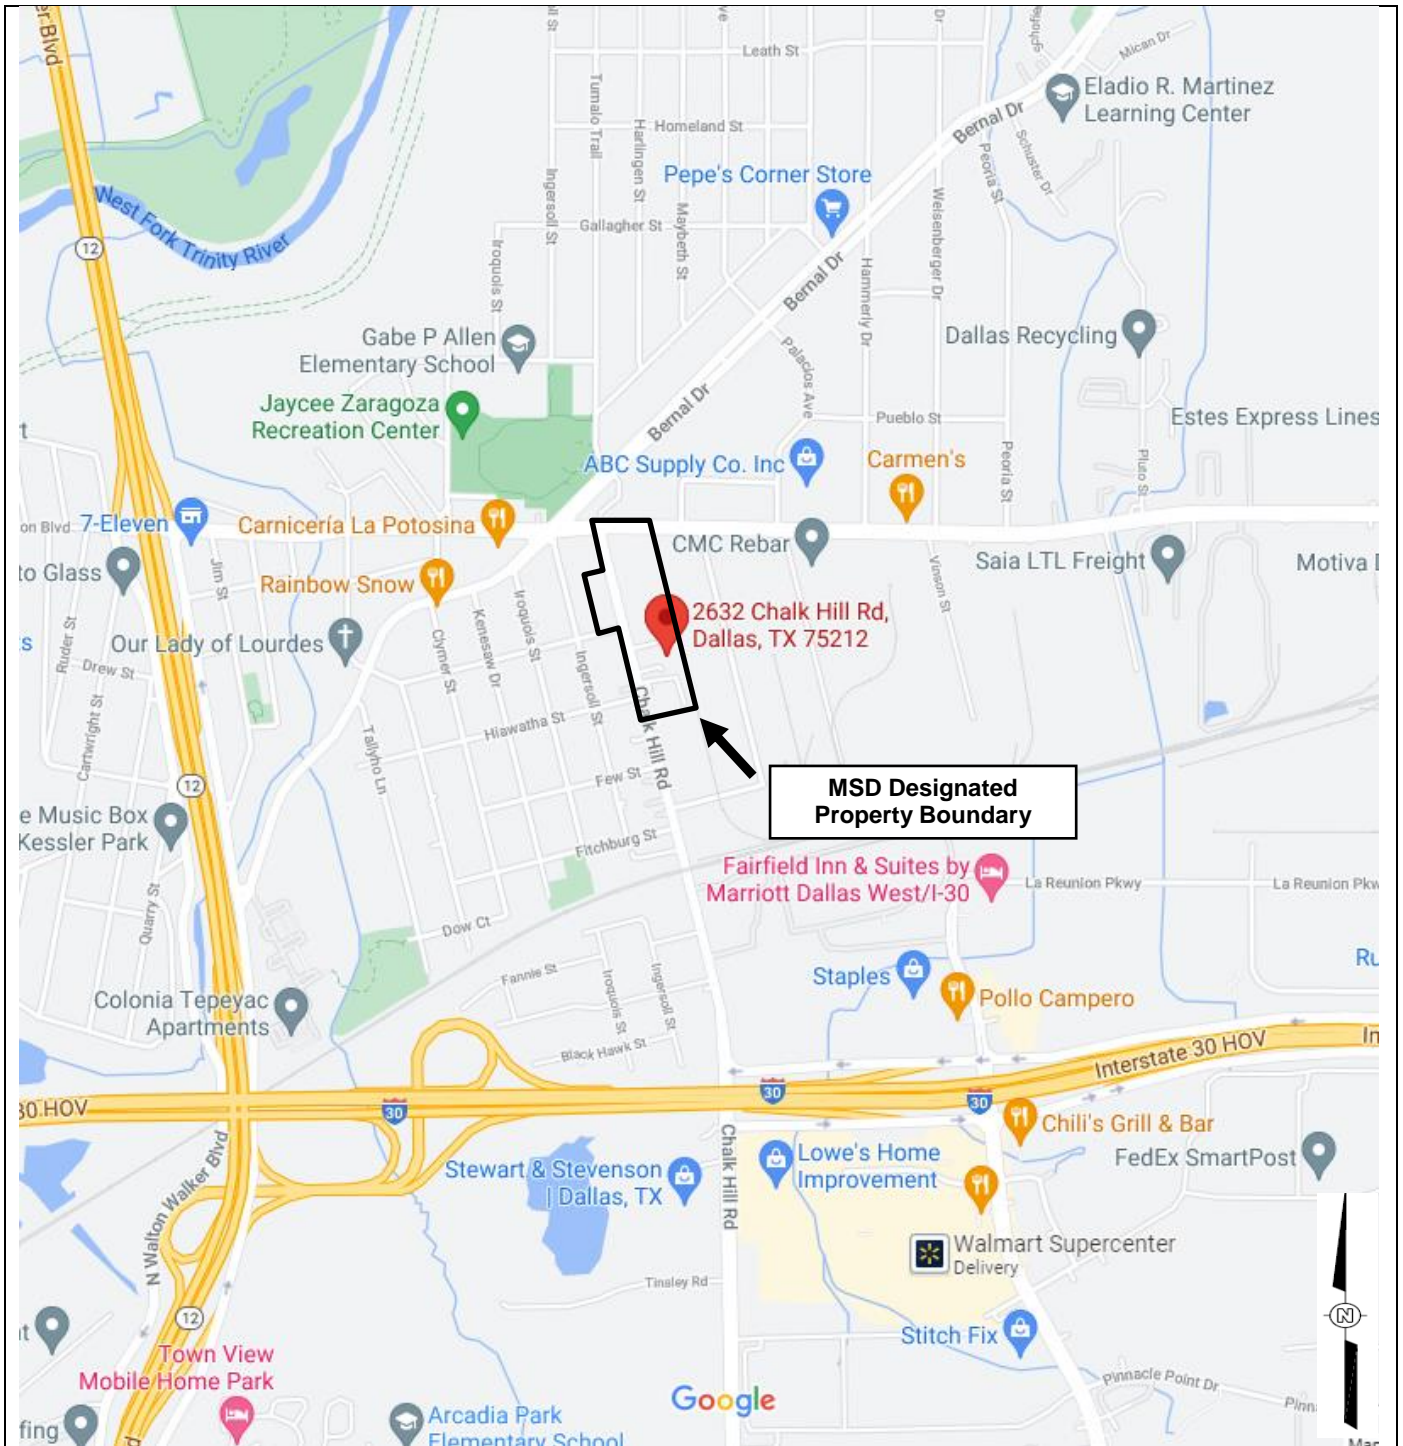

CITY OF DALLAS

Municipal Setting Designation
MSD Log OEQ 0028
 Designated Property Boundary Map
 Love Field Airport
 and surrounding parcels
 Dallas, TX 75235

CITY OF DALLAS

Municipal Setting Designation
Designated Property Boundary Map
Applicant: ESS WCOT OWNER LLC
5431 Lemmon Avenue
Dallas, TX 75209

CITY OF DALLAS

Municipal Setting Designation
MSD Log # OEQ0080
Applicant - SL5 Urban Industrial, LP
Designated Property Boundary Map
 5145 and 5151 Norwood Road
 Dallas, TX 75247

**MSD Designated
Property Boundary**

Fairfield Inn & Suites by
Marriott Dallas West/I-30

CITY OF DALLAS

Municipal Setting Designation
MSD Log # OEQ0087
Applicant - Crow Lang West Dallas LLC
Designated Property Boundary Map
 2632 Chalk Hill Road and Surrounding Parcels: 2600,
 2616, 2700, 2703, 2803 & 2828 Chalk Hill Road and 5000
 Singleton Boulevard
 Dallas, TX 75212