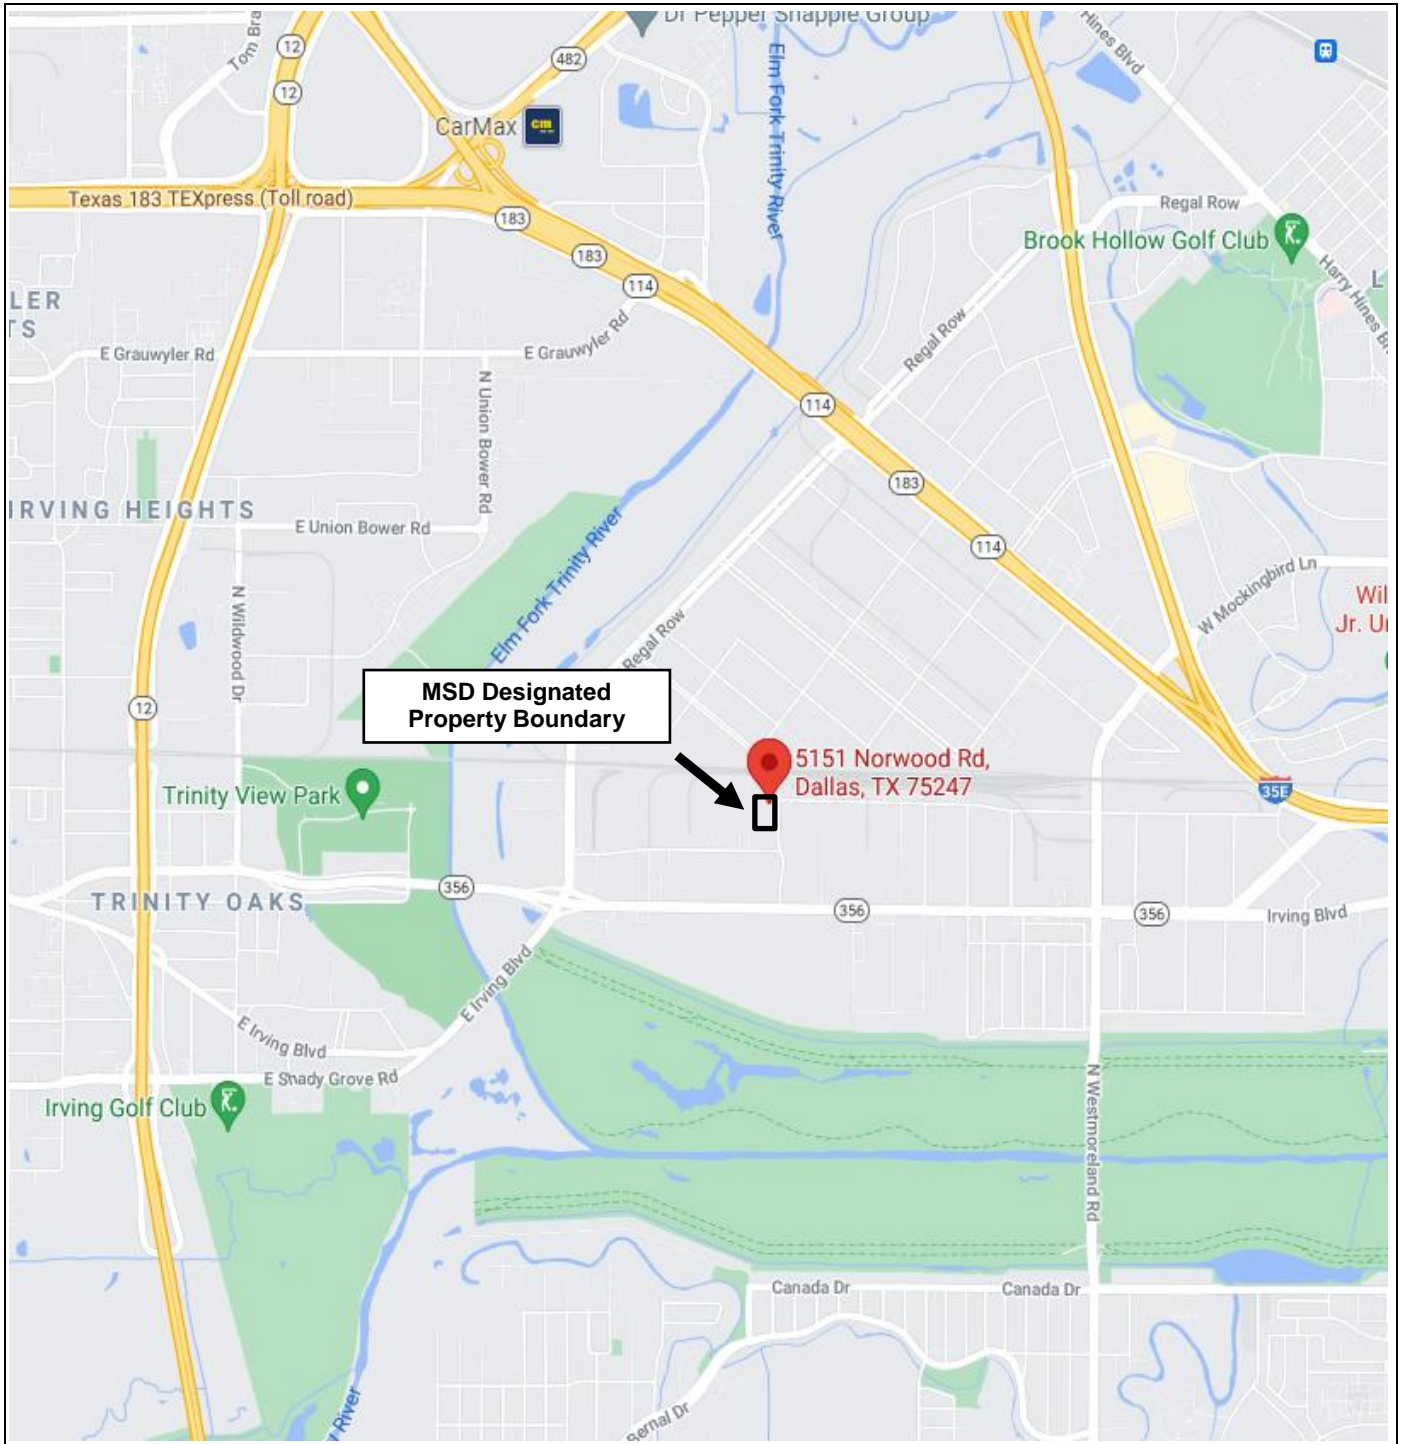

CITY OF DALLAS

Municipal Setting Designation
MSD Log OEQ 0028
 Designated Property Boundary Map
 Love Field Airport
 and surrounding parcels
 Dallas, TX 75235

CITY OF DALLAS

Municipal Setting Designation
Designated Property Boundary Map
Applicant: ESS WCOT OWNER LLC
5431 Lemmon Avenue
Dallas, TX 75209

CITY OF DALLAS

Municipal Setting Designation
MSD Log # OEQ0080
Applicant - SL5 Urban Industrial, LP
Designated Property Boundary Map
 5145 and 5151 Norwood Road
 Dallas, TX 75247

**MSD Designated
Property Boundary**

Fairfield Inn & Suites by
Marriott Dallas West/I-30

CITY OF DALLAS

Municipal Setting Designation
MSD Log # OEQ0087
Applicant - Crow Lang West Dallas LLC
Designated Property Boundary Map
 2632 Chalk Hill Road and Surrounding Parcels: 2600,
 2616, 2700, 2703, 2803 & 2828 Chalk Hill Road and 5000
 Singleton Boulevard
 Dallas, TX 75212