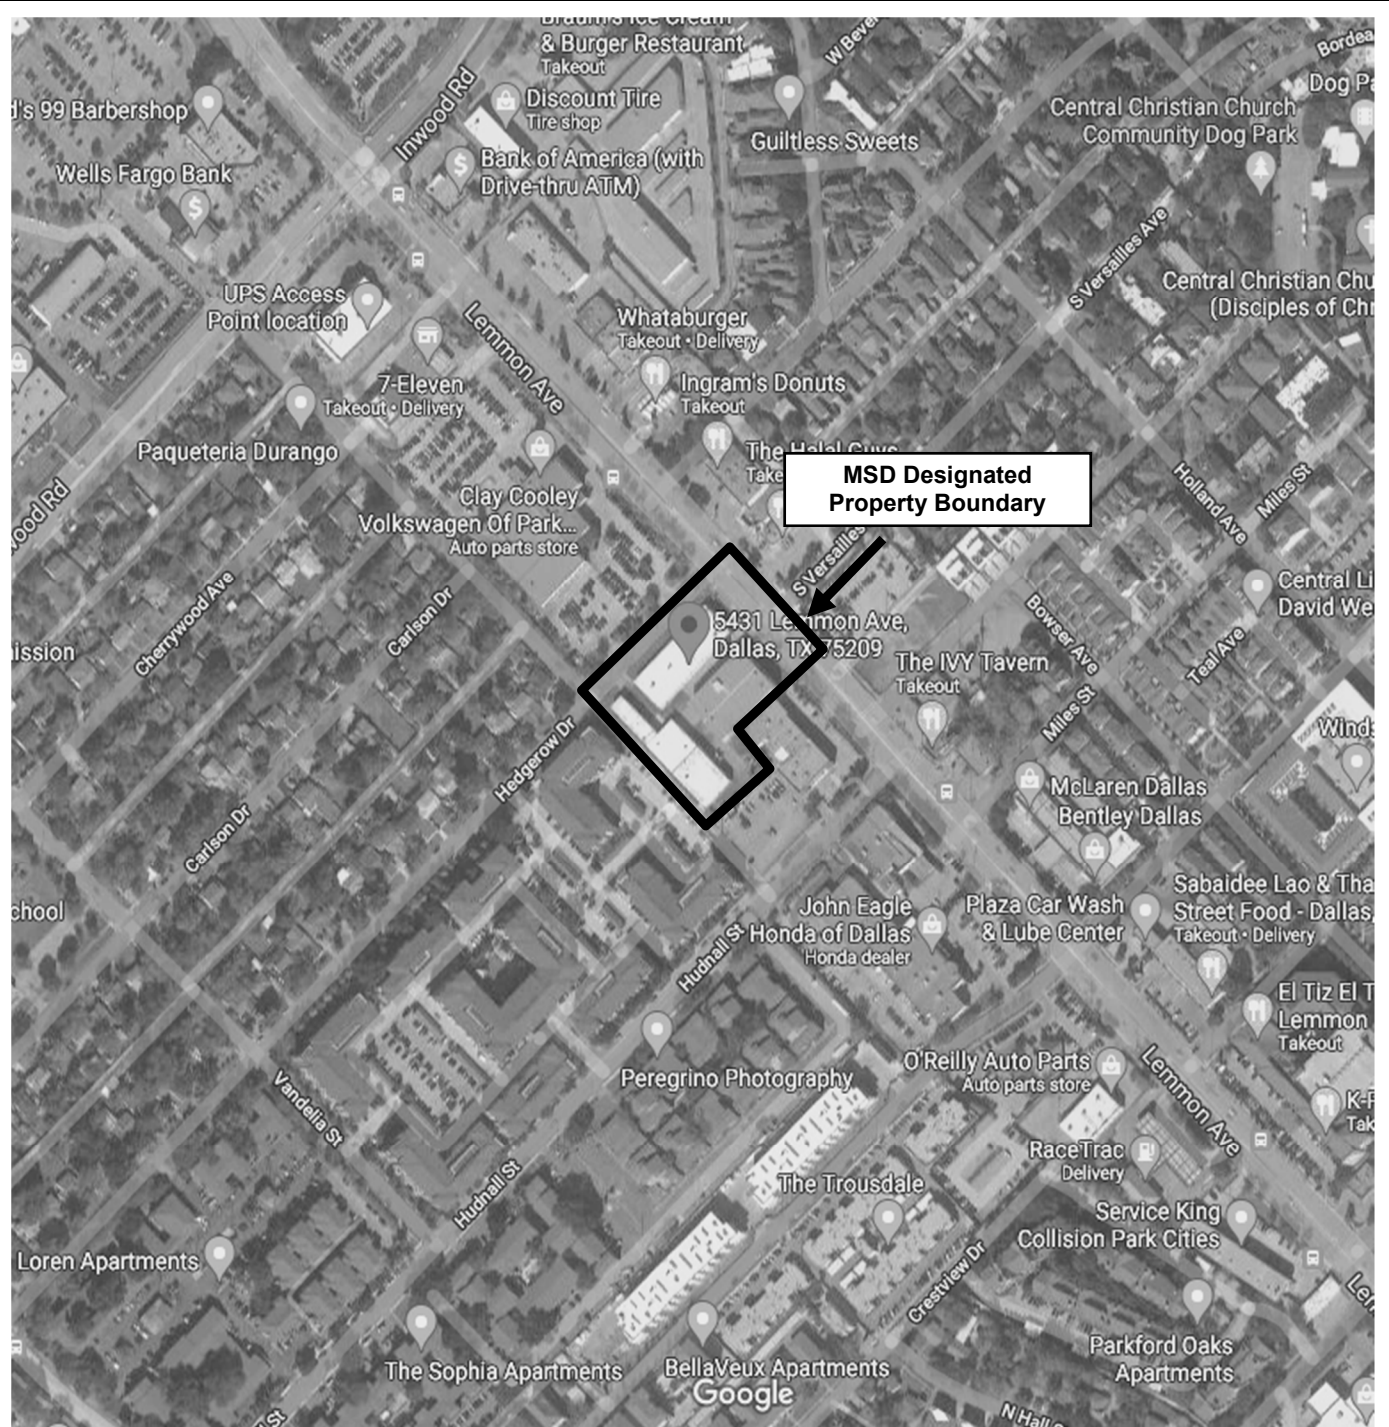

CITY OF DALLAS

Municipal Setting Designation
MSD Log OEQ 0028
 Designated Property Boundary Map
 Love Field Airport
 and surrounding parcels
 Dallas, TX 75235

CITY OF DALLAS

Municipal Setting Designation
Designated Property Boundary Map
Applicant: ESS WCOT OWNER LLC
5431 Lemmon Avenue
Dallas, TX 75209

CITY OF DALLAS

Municipal Setting Designation
MSD Log # OEQ0080
Applicant - SL5 Urban Industrial, LP
Designated Property Boundary Map
 5145 and 5151 Norwood Road
 Dallas, TX 75247

**MSD Designated
Property Boundary**

Fairfield Inn & Suites by
Marriott Dallas West/I-30

CITY OF DALLAS

Municipal Setting Designation
MSD Log # OEQ0087
Applicant - Crow Lang West Dallas LLC
Designated Property Boundary Map
 2632 Chalk Hill Road and Surrounding Parcels: 2600,
 2616, 2700, 2703, 2803 & 2828 Chalk Hill Road and 5000
 Singleton Boulevard
 Dallas, TX 75212