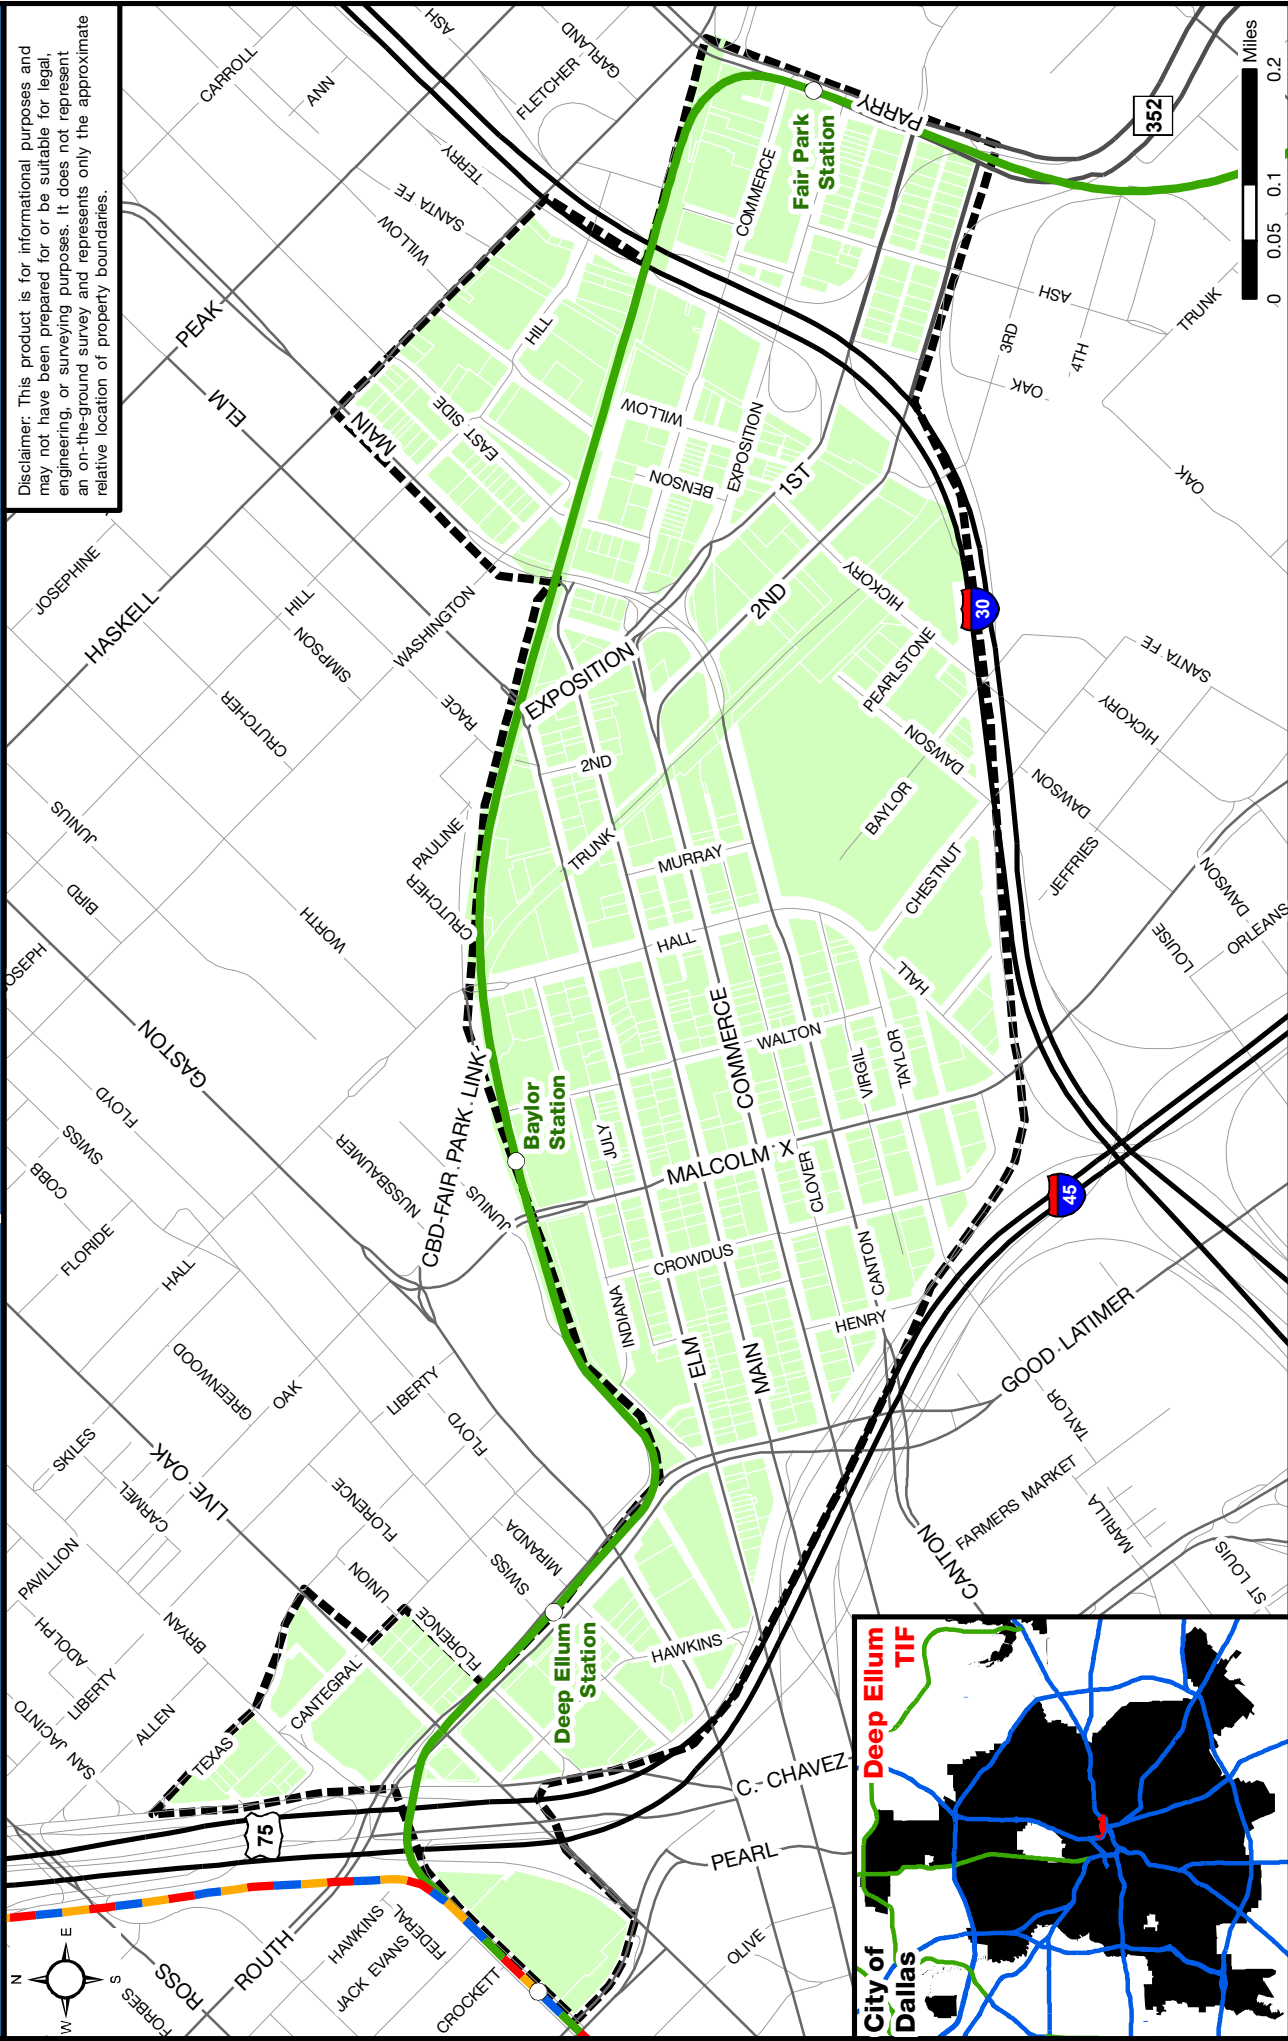

# Deep Ellum TIF District

Disclaimer: This product is for informational purposes and may not have been prepared for or be suitable for legal, engineering, or surveying purposes. It does not represent an on-the-ground survey and represents only the approximate relative location of property boundaries.

## Legend

- Deep Ellum TIF Parcels
- Deep Ellum TIF Boundary
- Rail Station
- DART Green Line
- Freeway or Tollway
- Highway
- Arterial
- Local Road

**DALLAS ECONOMIC DEVELOPMENT**  
 Research & Information Division  
 214.670.1685  
 dallas-ecodev.org

Created 3.12.10, Last Updated 9.19.14 - TIF\_DeepEllum.TCG  
 Source: Parcel Data - DCAD, 2014; All Other Data - City of Dallas, 2014