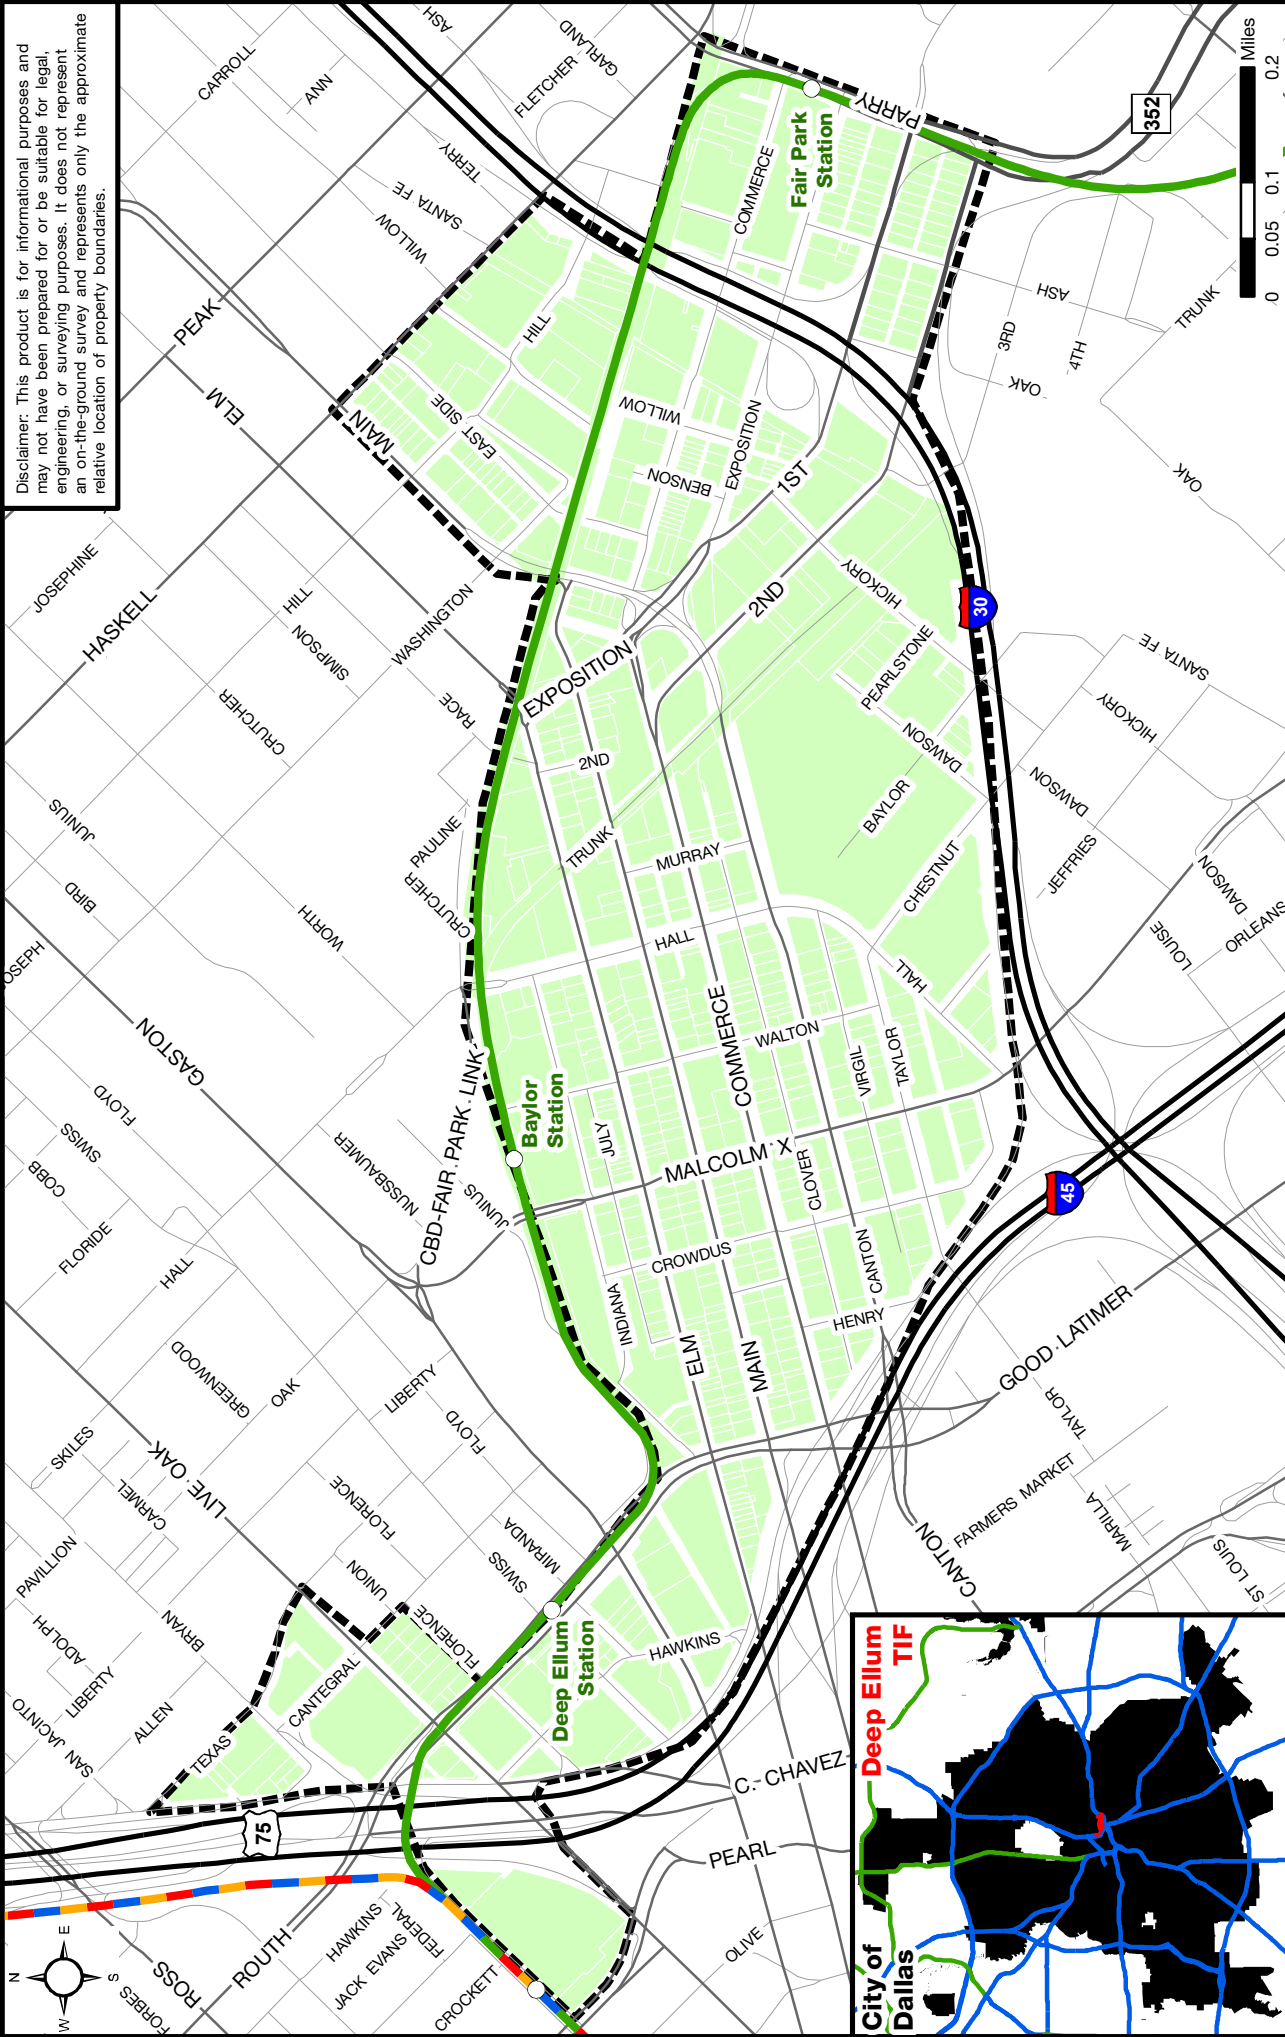

Deep Ellum TIF District

Exhibit A

Disclaimer: This product is for informational purposes and may not have been prepared for or be suitable for legal, engineering, or surveying purposes. It does not represent an on-the-ground survey and represents only the approximate relative location of property boundaries.

Legend

- Deep Ellum TIF Parcels
- Deep Ellum TIF Boundary
- Rail Station
- DART Green Line
- Freeway or Tollway
- Highway
- Arterial
- Local Road

DALLAS ECONOMIC DEVELOPMENT
 Research & Information Division
 214.670.1685
 dallas-ecodev.org

Created 3.12.10, Last Updated 9.19.14 - TIF_DeepEllum.TCG

Source: Parcel Data - DCAD, 2014; All Other Data - City of Dallas, 2014