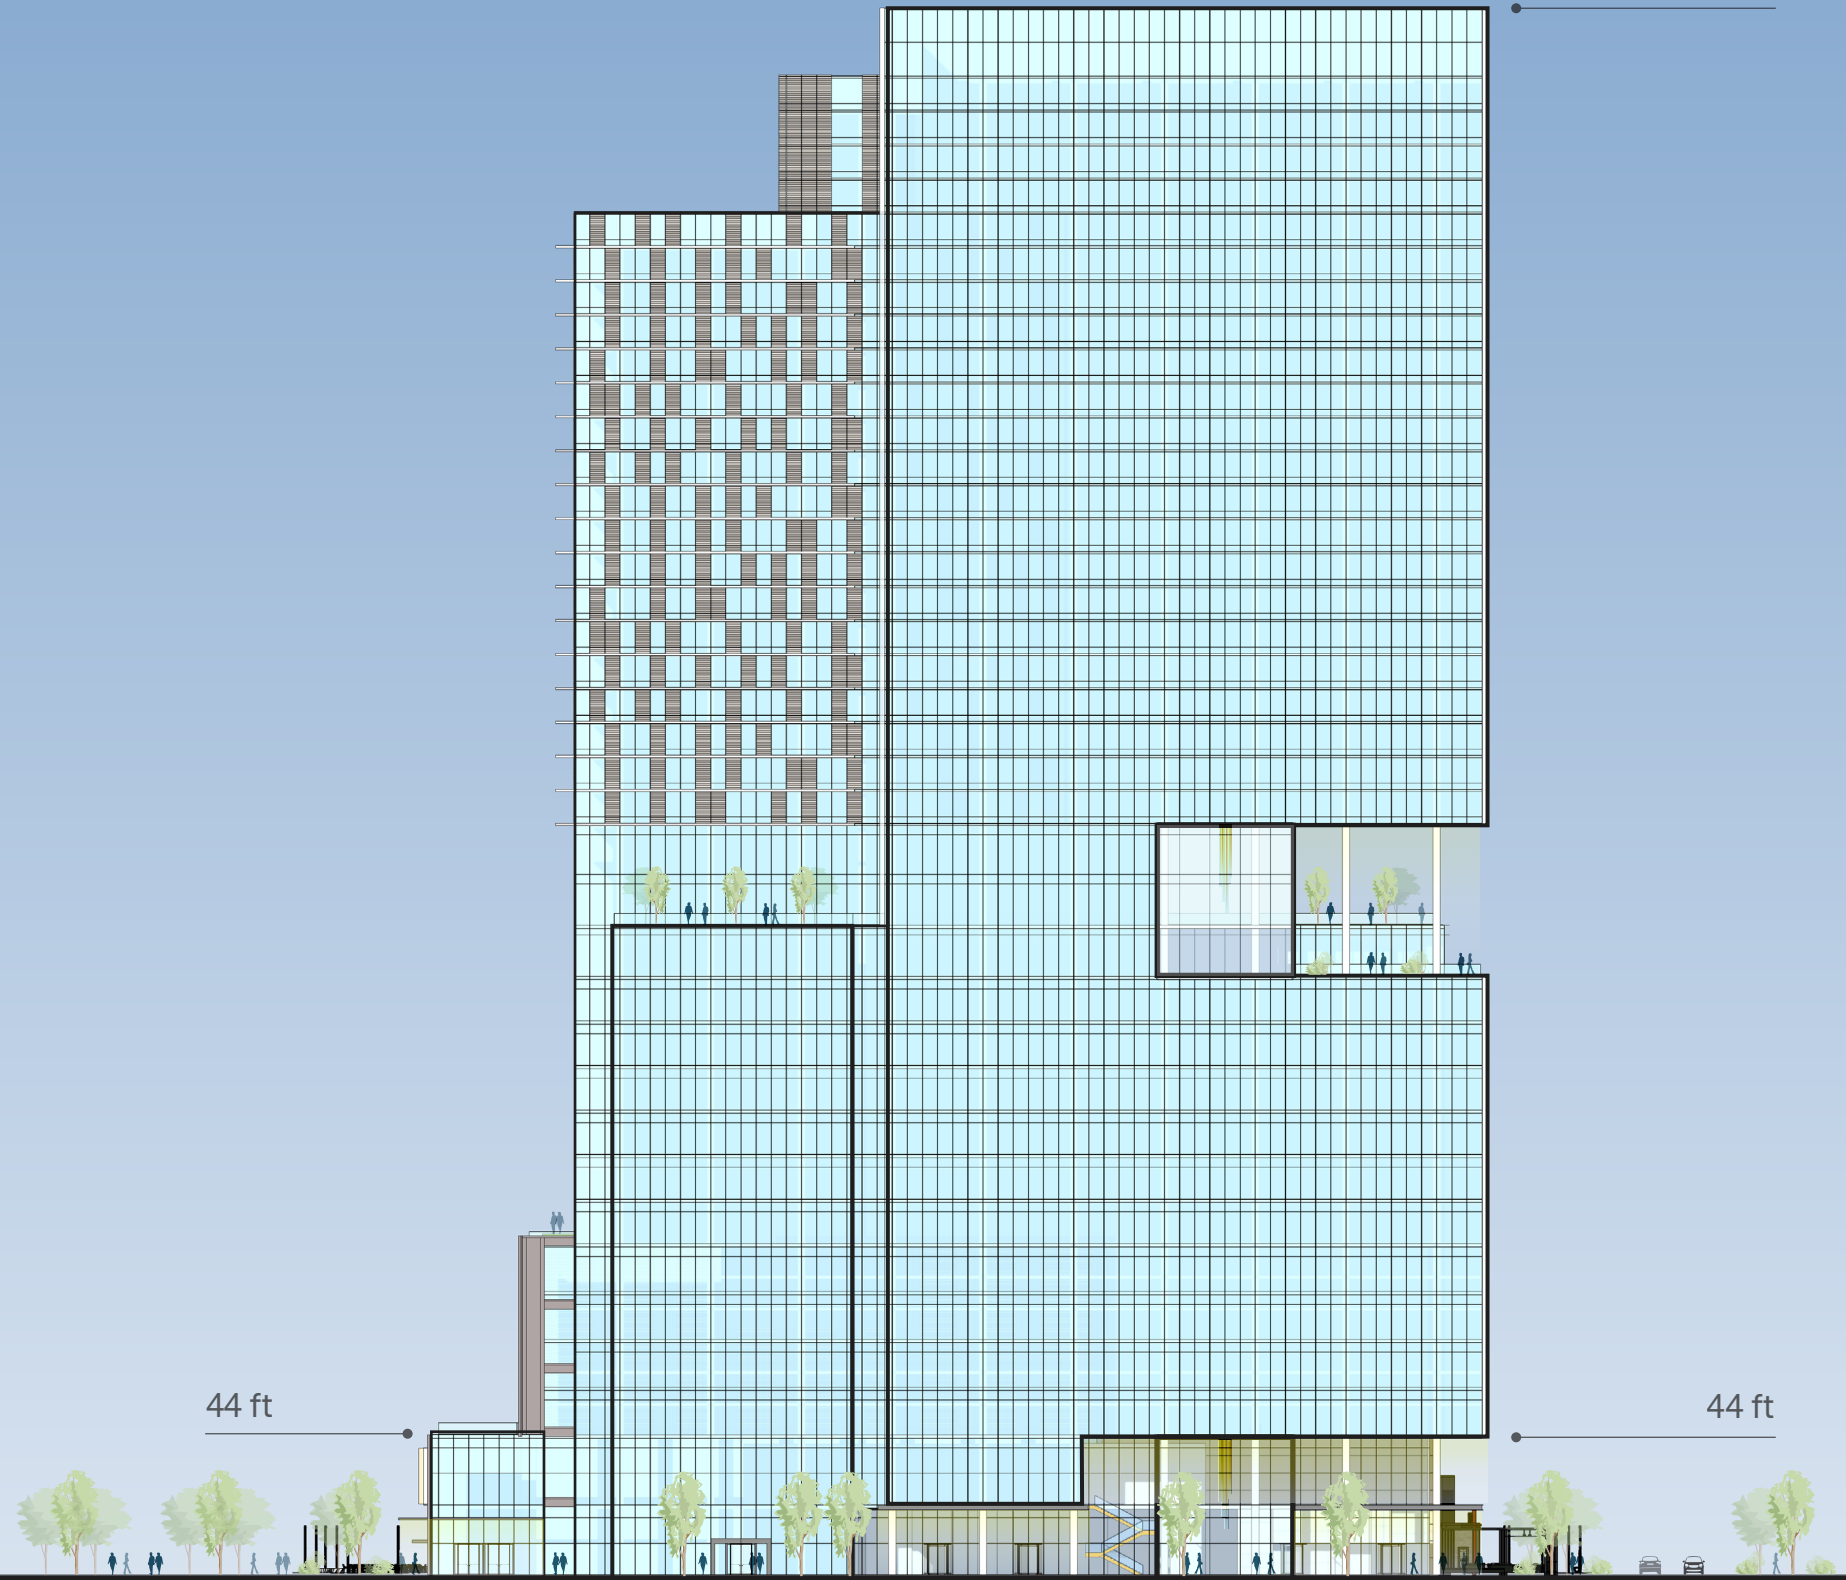

Exhibit E One Newpark - Canton Street Elevation

488 ft

CANTON STREET VIEW