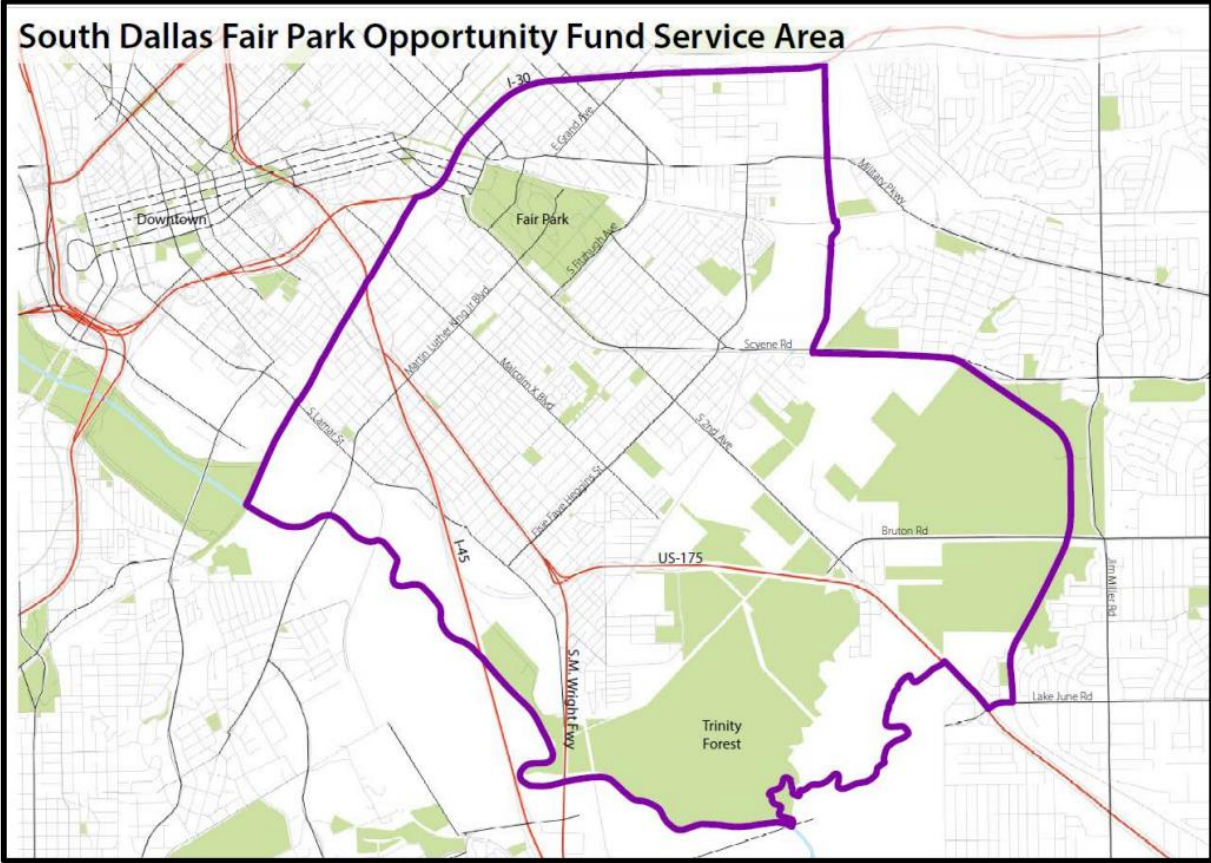

Service Area Map: SDFPOF

Property Address: 3101 Martin Luther King Blvd. Dallas, TX.

Southern Dallas Investment Fund Map

Disclaimer: This product is for informational purposes and may not have been prepared for or be suitable for legal, engineering, or surveying purposes. It does not represent an on-the-ground survey and represents only the approximate relative location of property boundaries.