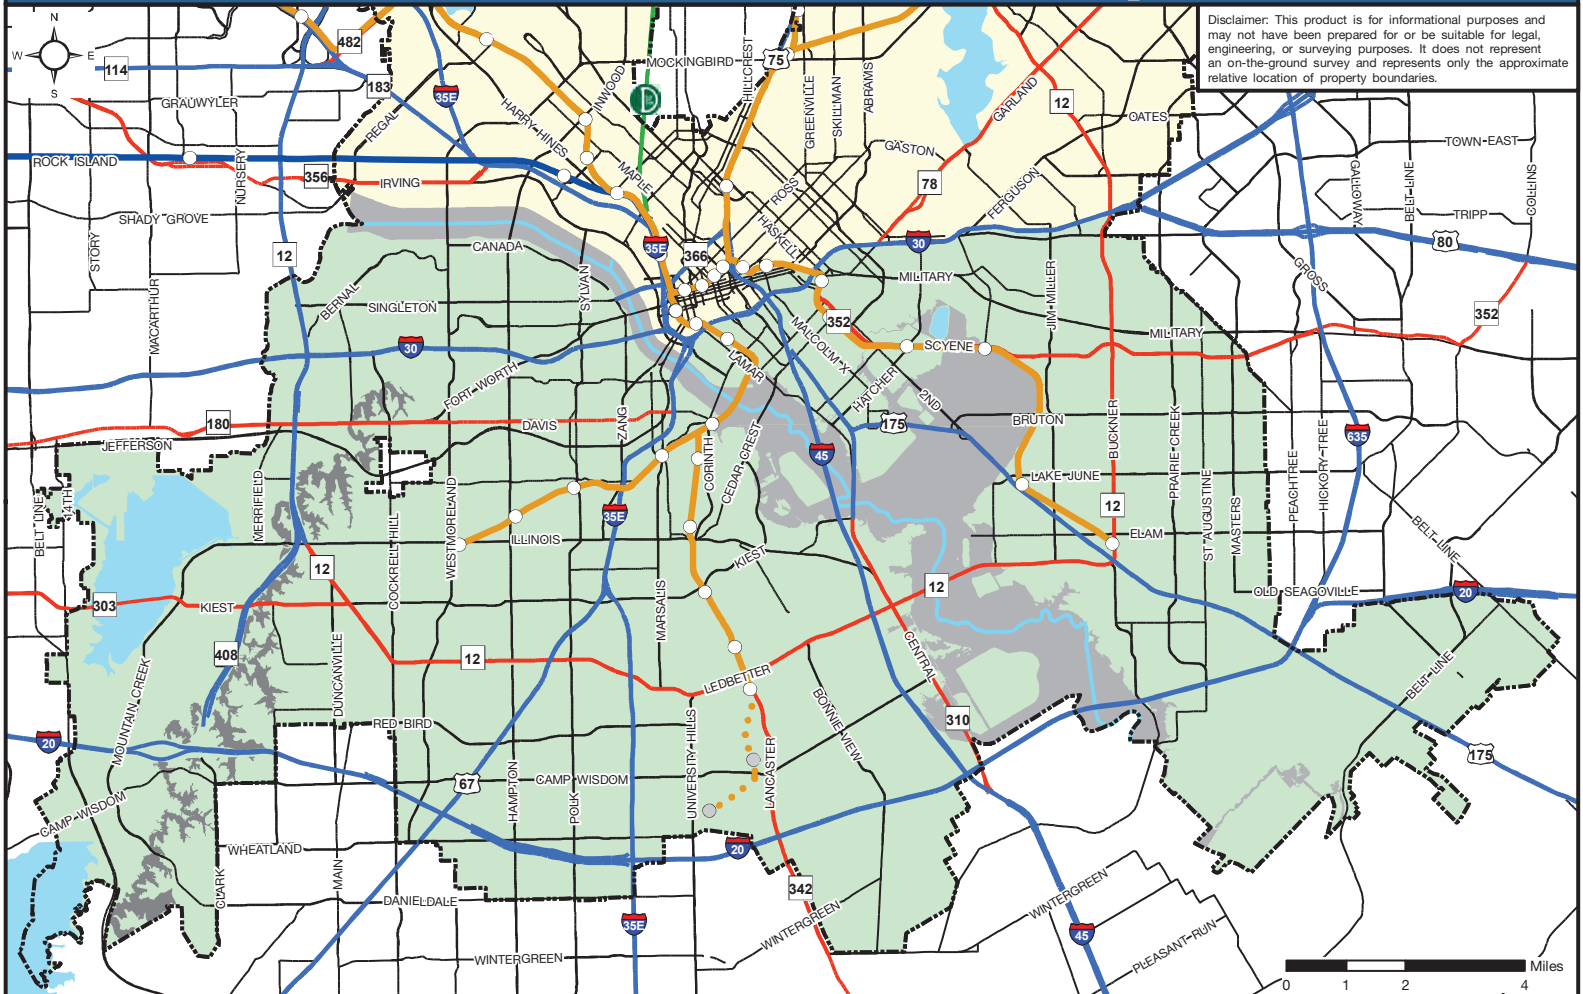

Southern Dallas Investment Fund Map

DALLAS ECONOMIC DEVELOPMENT
Research & Information Division
214.670.1685
dallas-ecodev.org
Created 4.15.2014 - AdaptiveReuse.TCG

Legend

- Program Eligible Area
- Rail Station
- Future Station
- DART Light Rail
- Commuter Rail
- Future DART Light Rail
- Freeway
- Tollway
- Highway
- Arterial
- Trinity River
- Flood Plain
- Lake
- City of Dallas

Source: City of Dallas, 2014