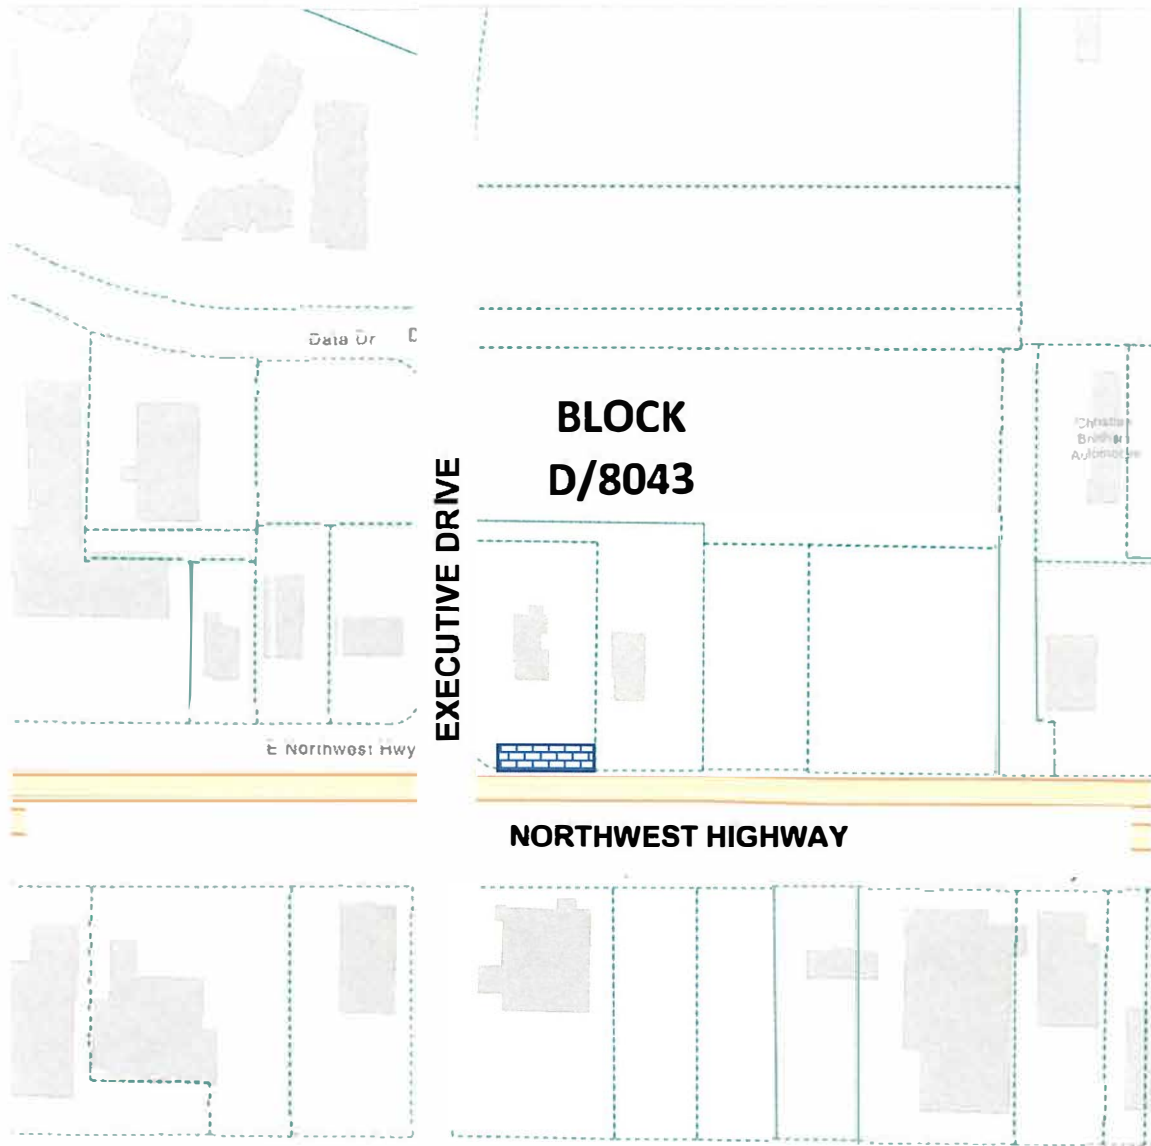

# Northwest Highway Easement Acquisitions Contract 14-235E Project Executive Drive and Northwest Highway

**SUBJECT:** 

**COUNCIL DISTRICT 9**