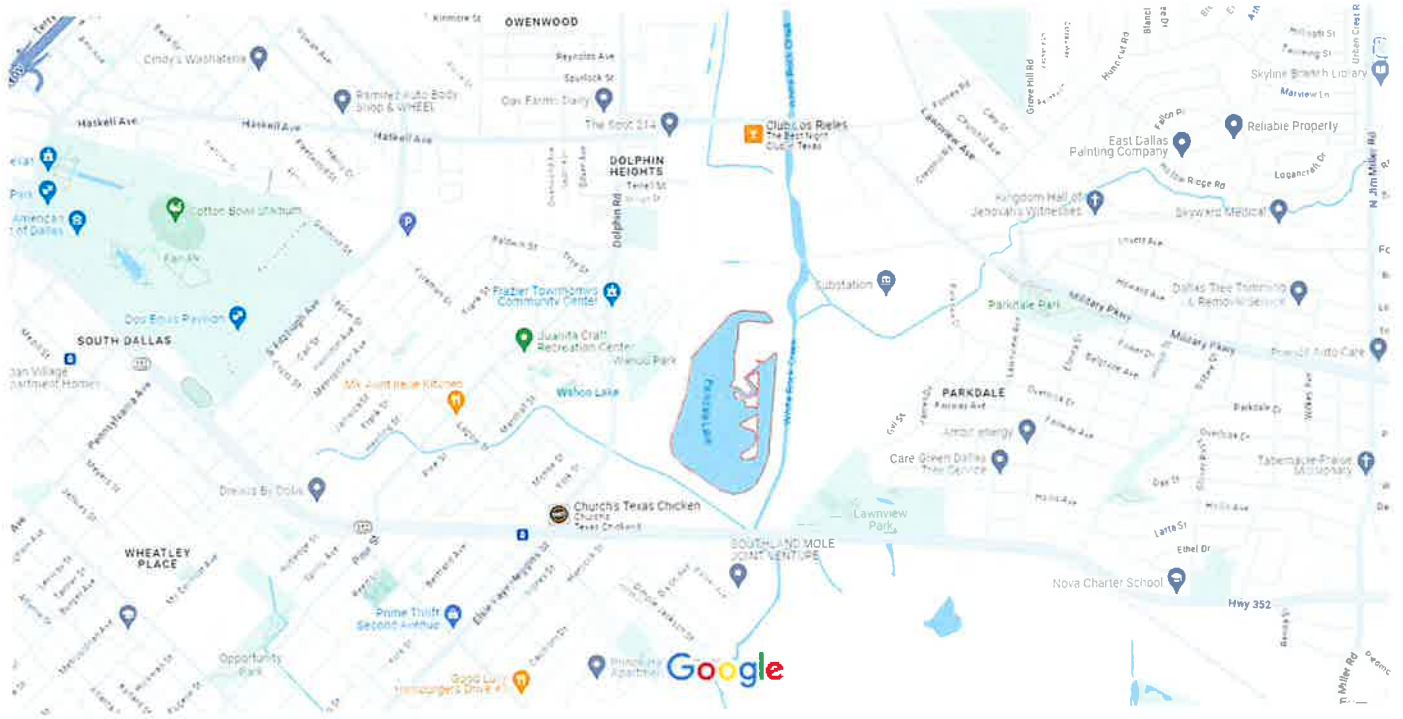

Parkdale Lake

Boundary Map of Parkdale Lake Park
Application to TPWD Urban Outdoor Recreation Grant Program

Map data ©2024 Google 1000 ft

Parkdale Lake Park Council District 7