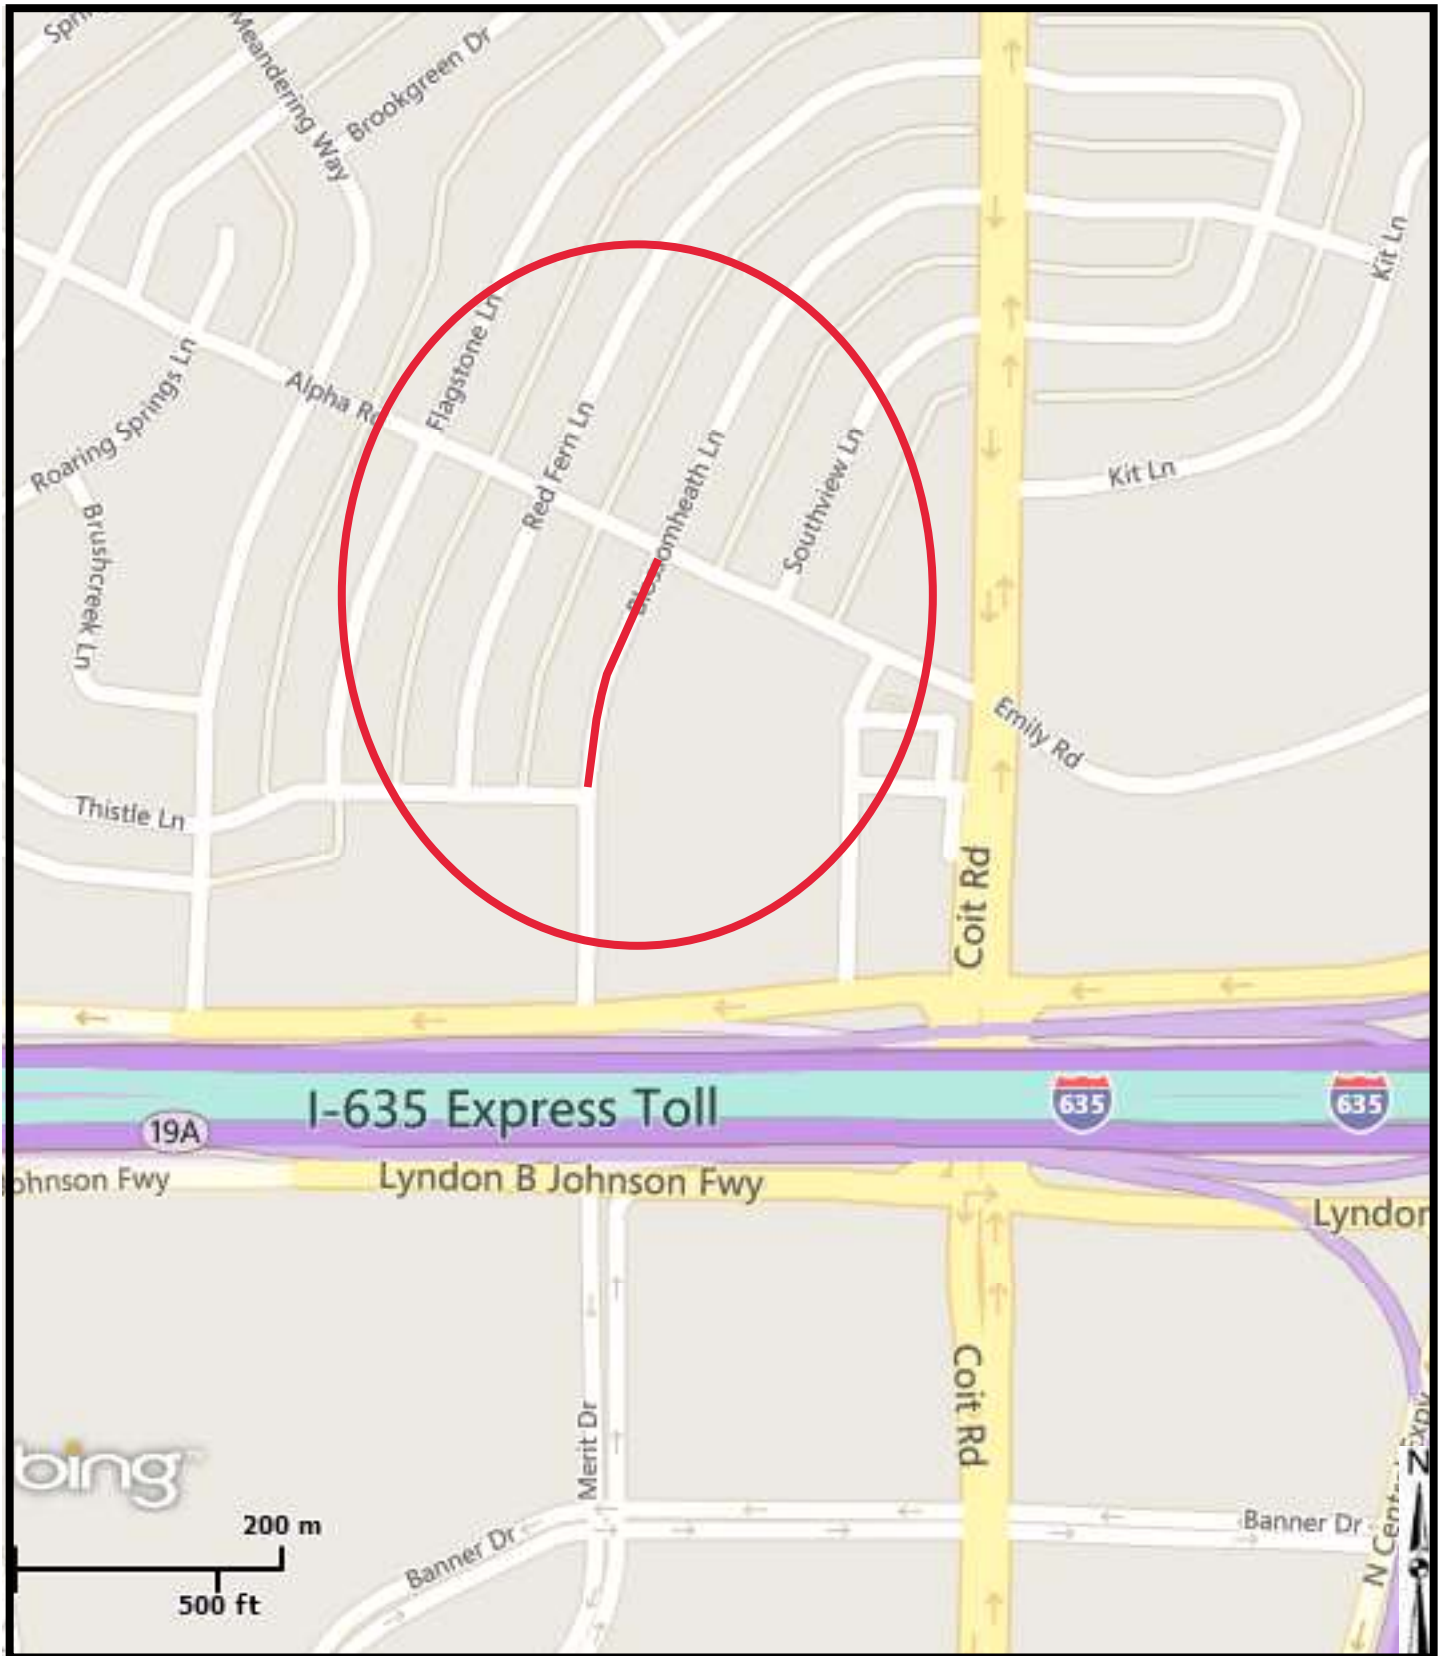

**STREET RECONSTRUCTION GROUP 17-1103
BLOSSOMHEATH LANE FROM LBJ SERVICE ROAD NORTH
TO THISTLE LANE**

COUNCIL DISTRICT 11

**STREET RECONSTRUCTION GROUP 17-1103
BLOSSOMHEATH LANE FROM THISTLE LANE TO
ALPHA ROAD**

COUNCIL DISTRICT 11

**STREET RECONSTRUCTION GROUP 17-1103
NORTHCREEK LANE FROM LBJ SERVICE ROAD NORTH TO
END OF PAVEMENT**

COUNCIL DISTRICT 11