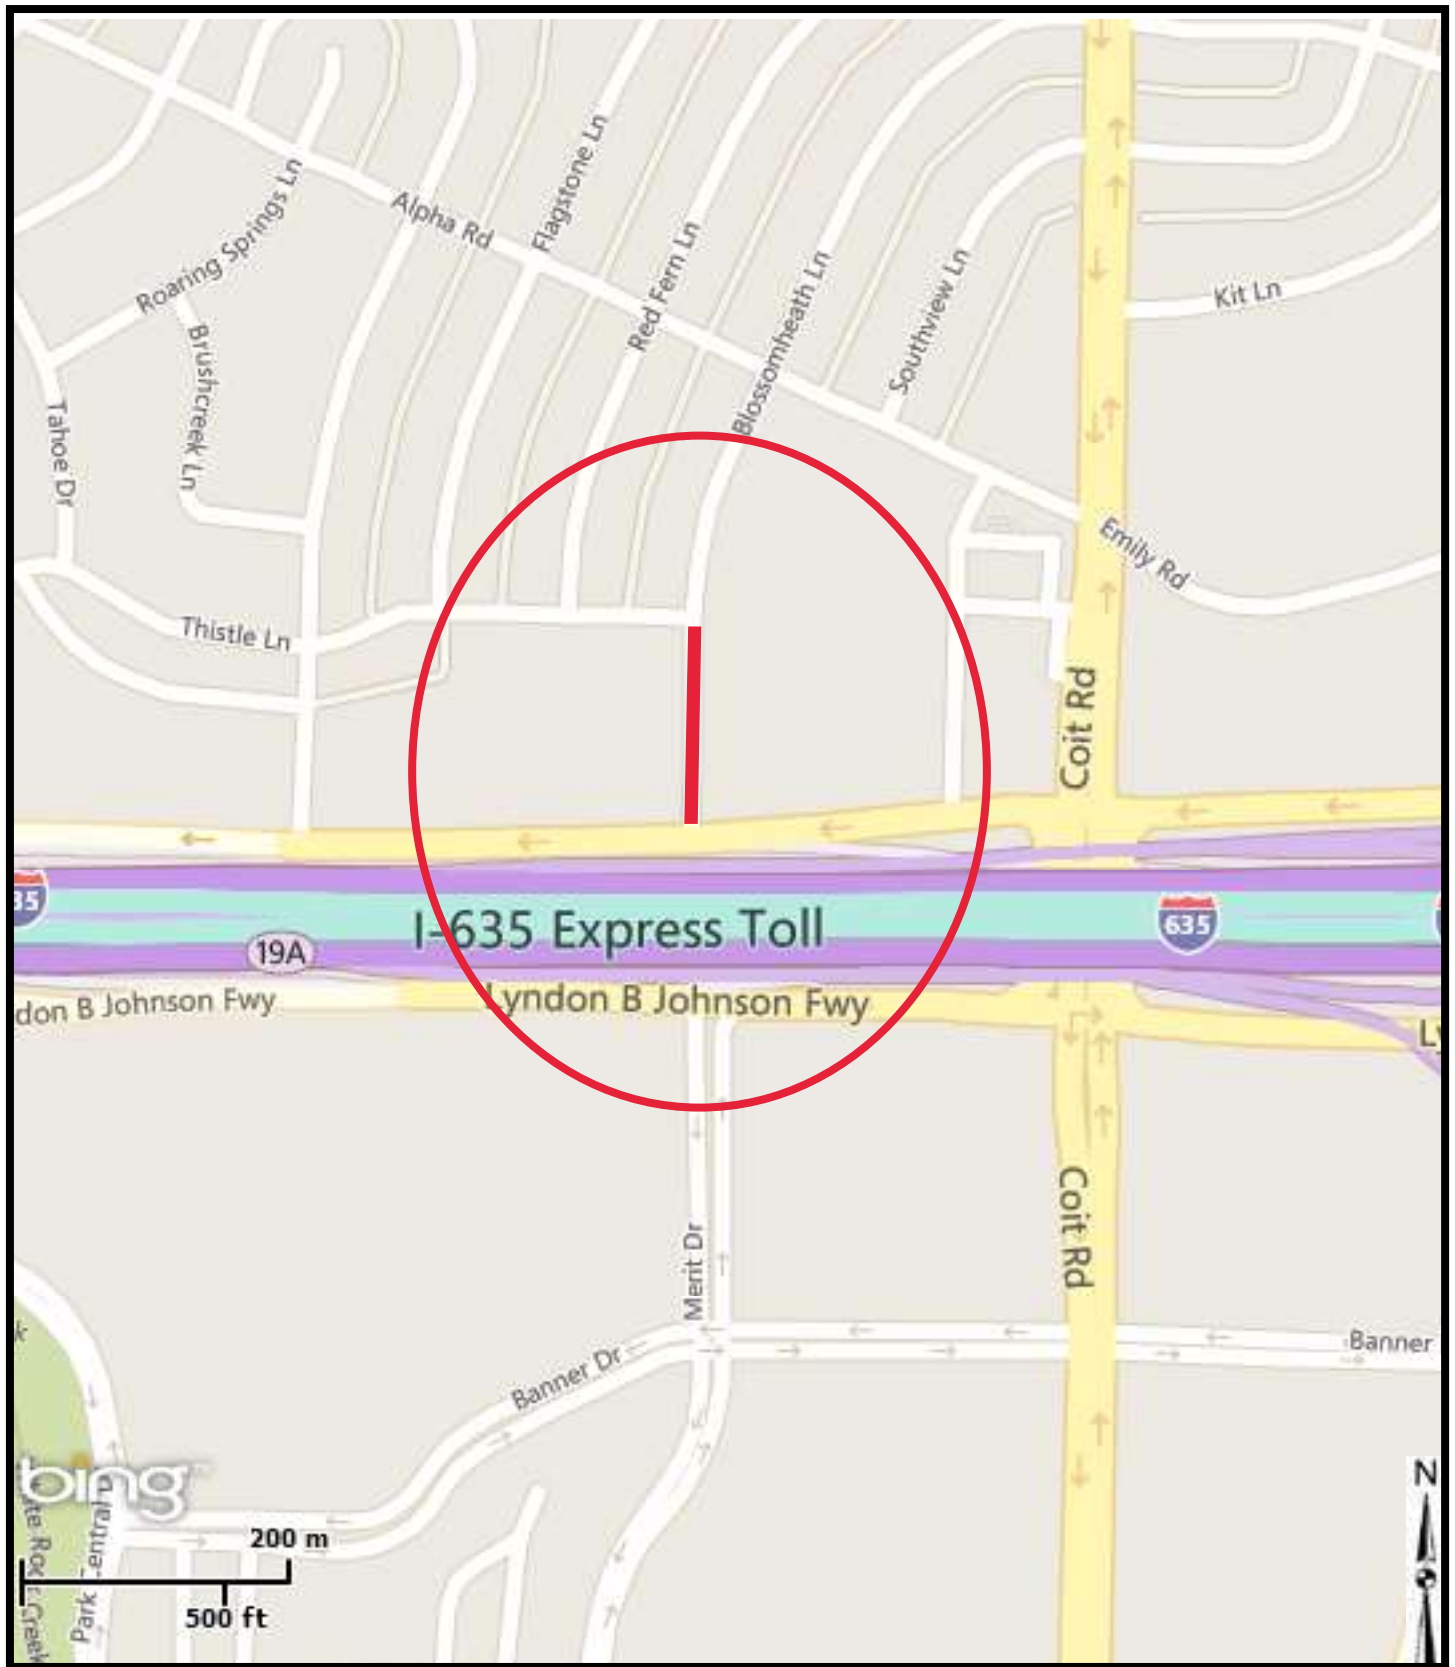

**STREET RECONSTRUCTION GROUP 17-1103
BLOSSOMHEATH LANE FROM LBJ SERVICE ROAD NORTH
TO THISTLE LANE**

COUNCIL DISTRICT 11

**STREET RECONSTRUCTION GROUP 17-1103
BLOSSOMHEATH LANE FROM THISTLE LANE TO
ALPHA ROAD**

COUNCIL DISTRICT 11

**STREET RECONSTRUCTION GROUP 17-1103
NORTHCREEK LANE FROM LBJ SERVICE ROAD NORTH TO
END OF PAVEMENT**

COUNCIL DISTRICT 11