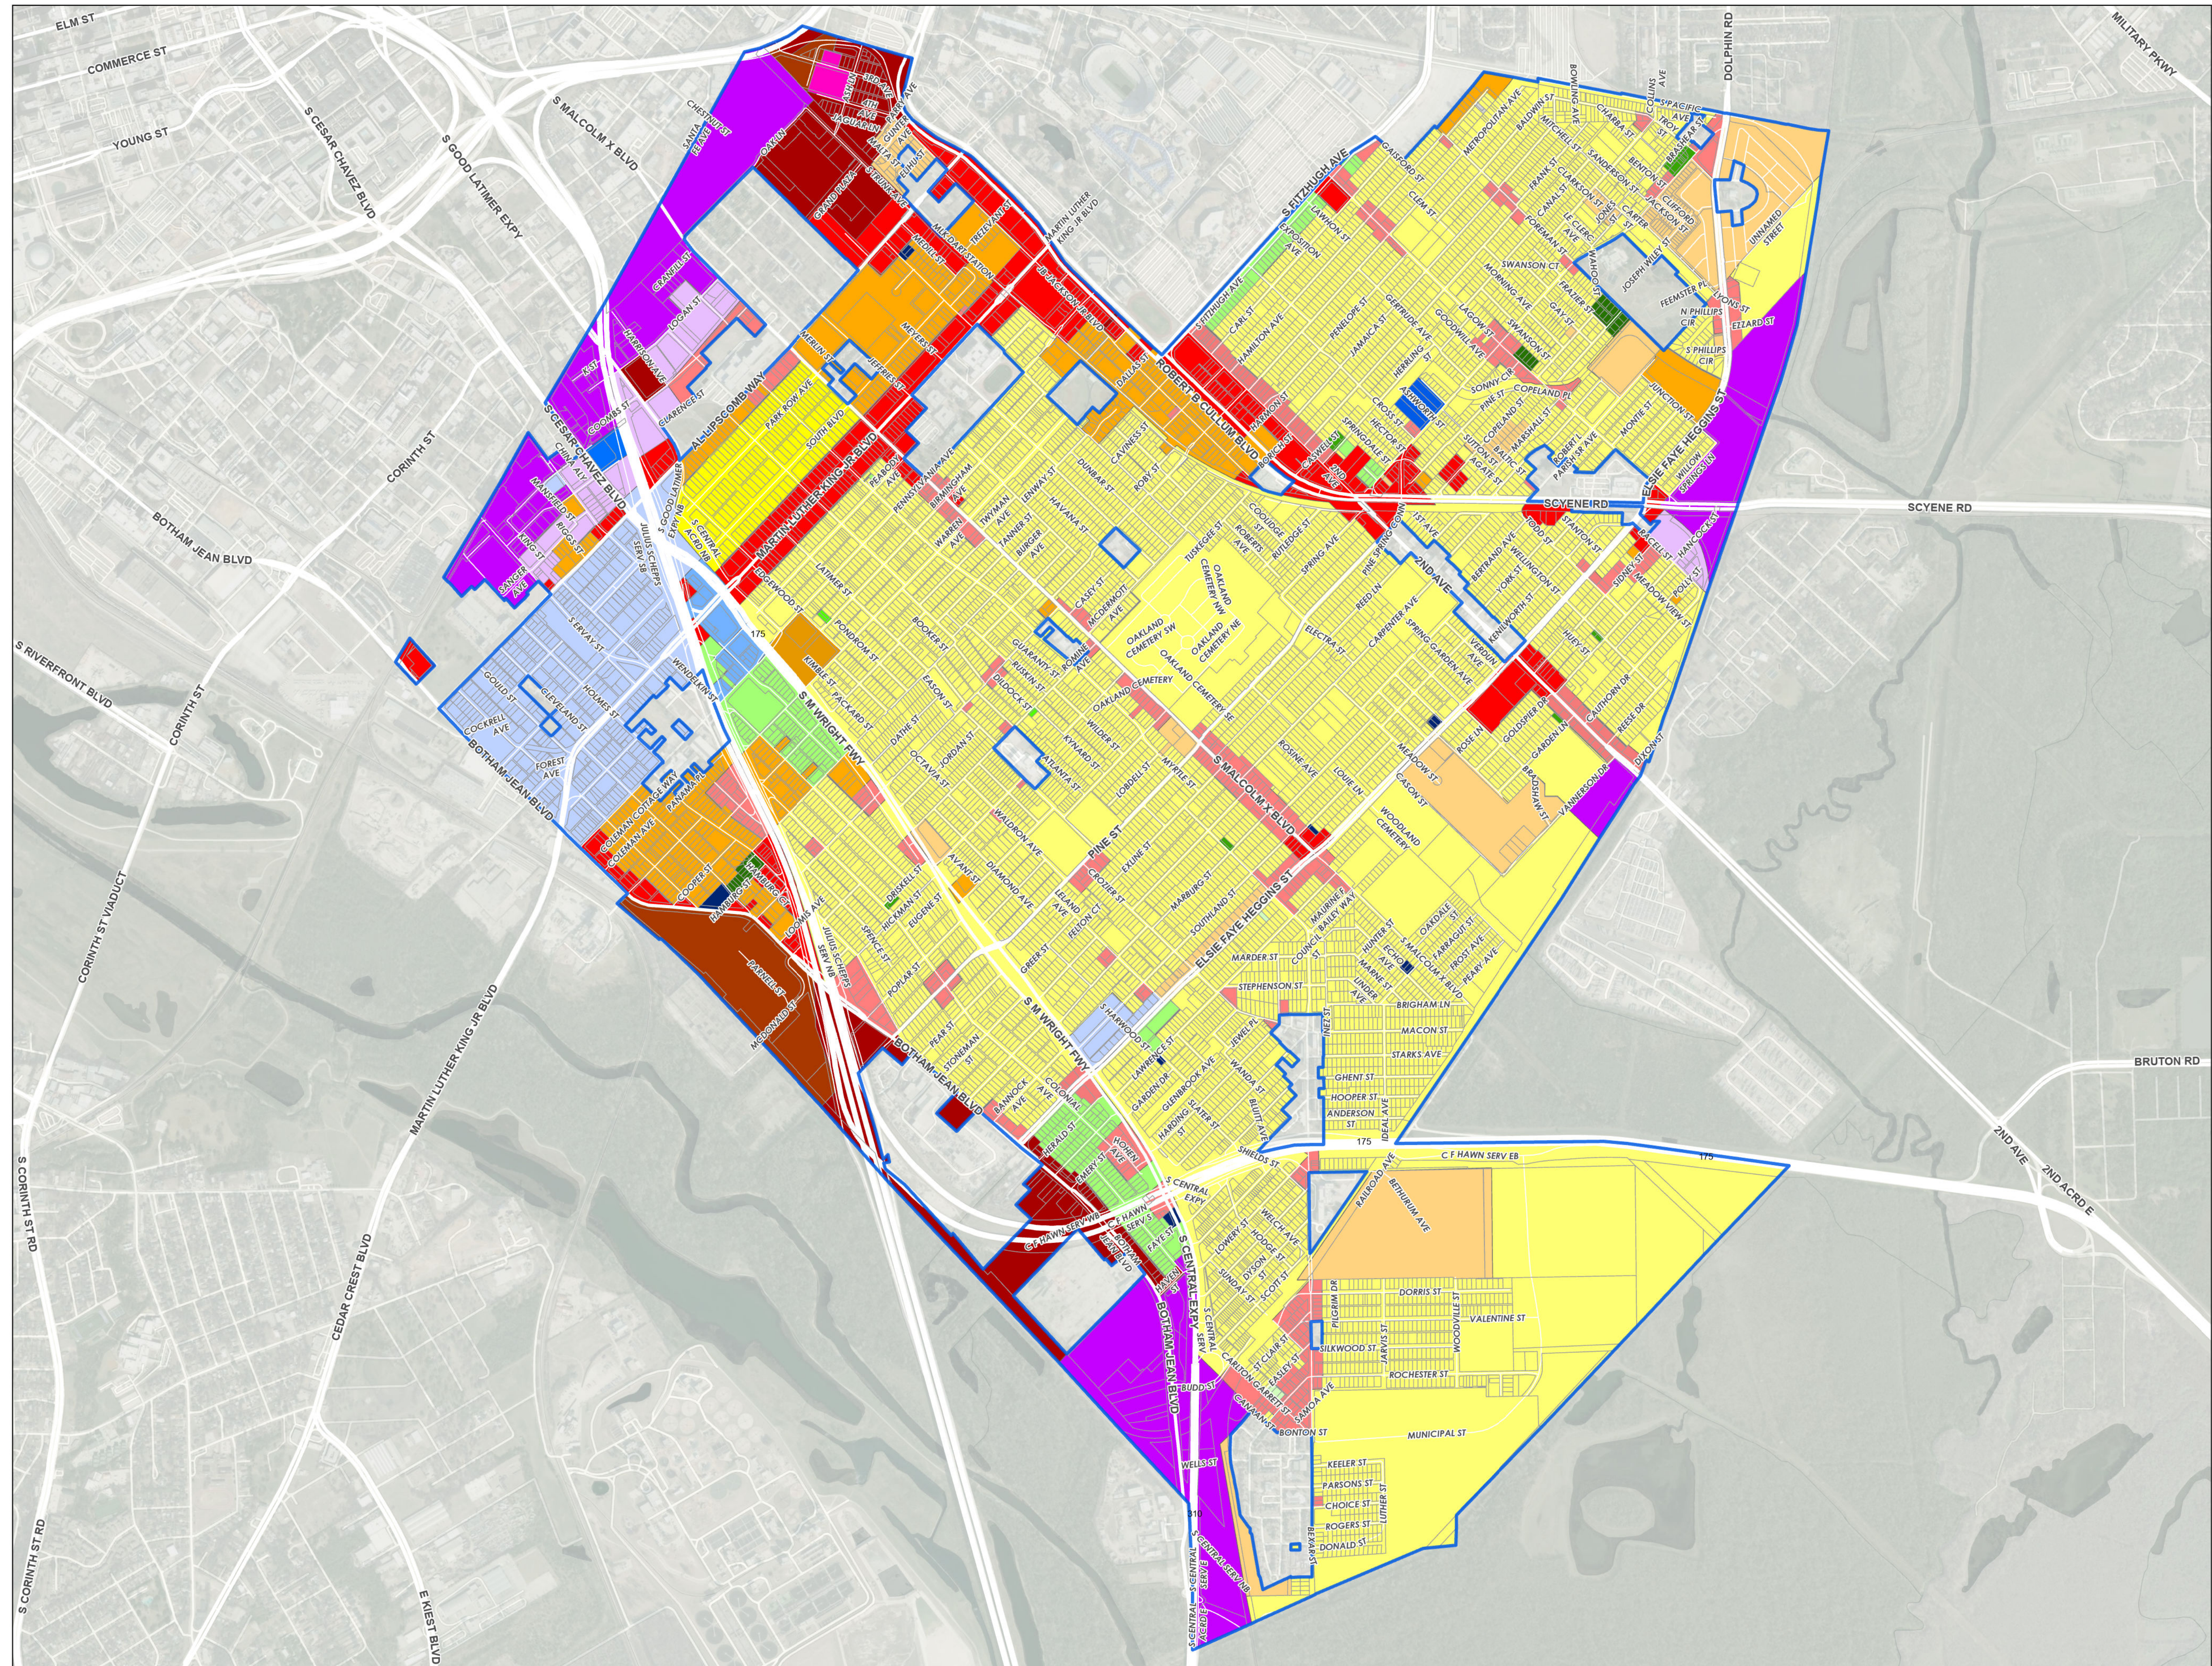

# South Dallas Fair Park Special Purpose District - Existing Subdistricts

## Legend

- ▬ SDFP Boundary
- SDFP Parcel
- R-3.8 Single Family
- R-5 Single Family
- R-7.5 Single Family
- FRTN Form Residential Transition
- D(A) Duplex
- TH-1(A) Townhouse
- TH-3(A) Townhouse
- CH(A) Clustered Housing
- MF-1(A) Multifamily
- MF-2) Multifamily
- MF-3(A) Multifamily
- NC Neighborhood Commercial
- NC(E) Neighborhood Commercial (Enhanced)
- CC Community Commercial
- RS-MU Regional Service Mixed Use
- RS-MU(E) Regional Service Mixed Use (Enhanced)
- RS-C Regional Service Commercial
- RS-I Regional Service Industrial
- RS-I(E) Regional Service Industrial (Enhanced)
- FWMU-3 Form Walkable Mixed Use-3
- Subdistrict 1
- Subdistrict 2
- Subdistrict 3
- (PA) Parking

## Inset Map