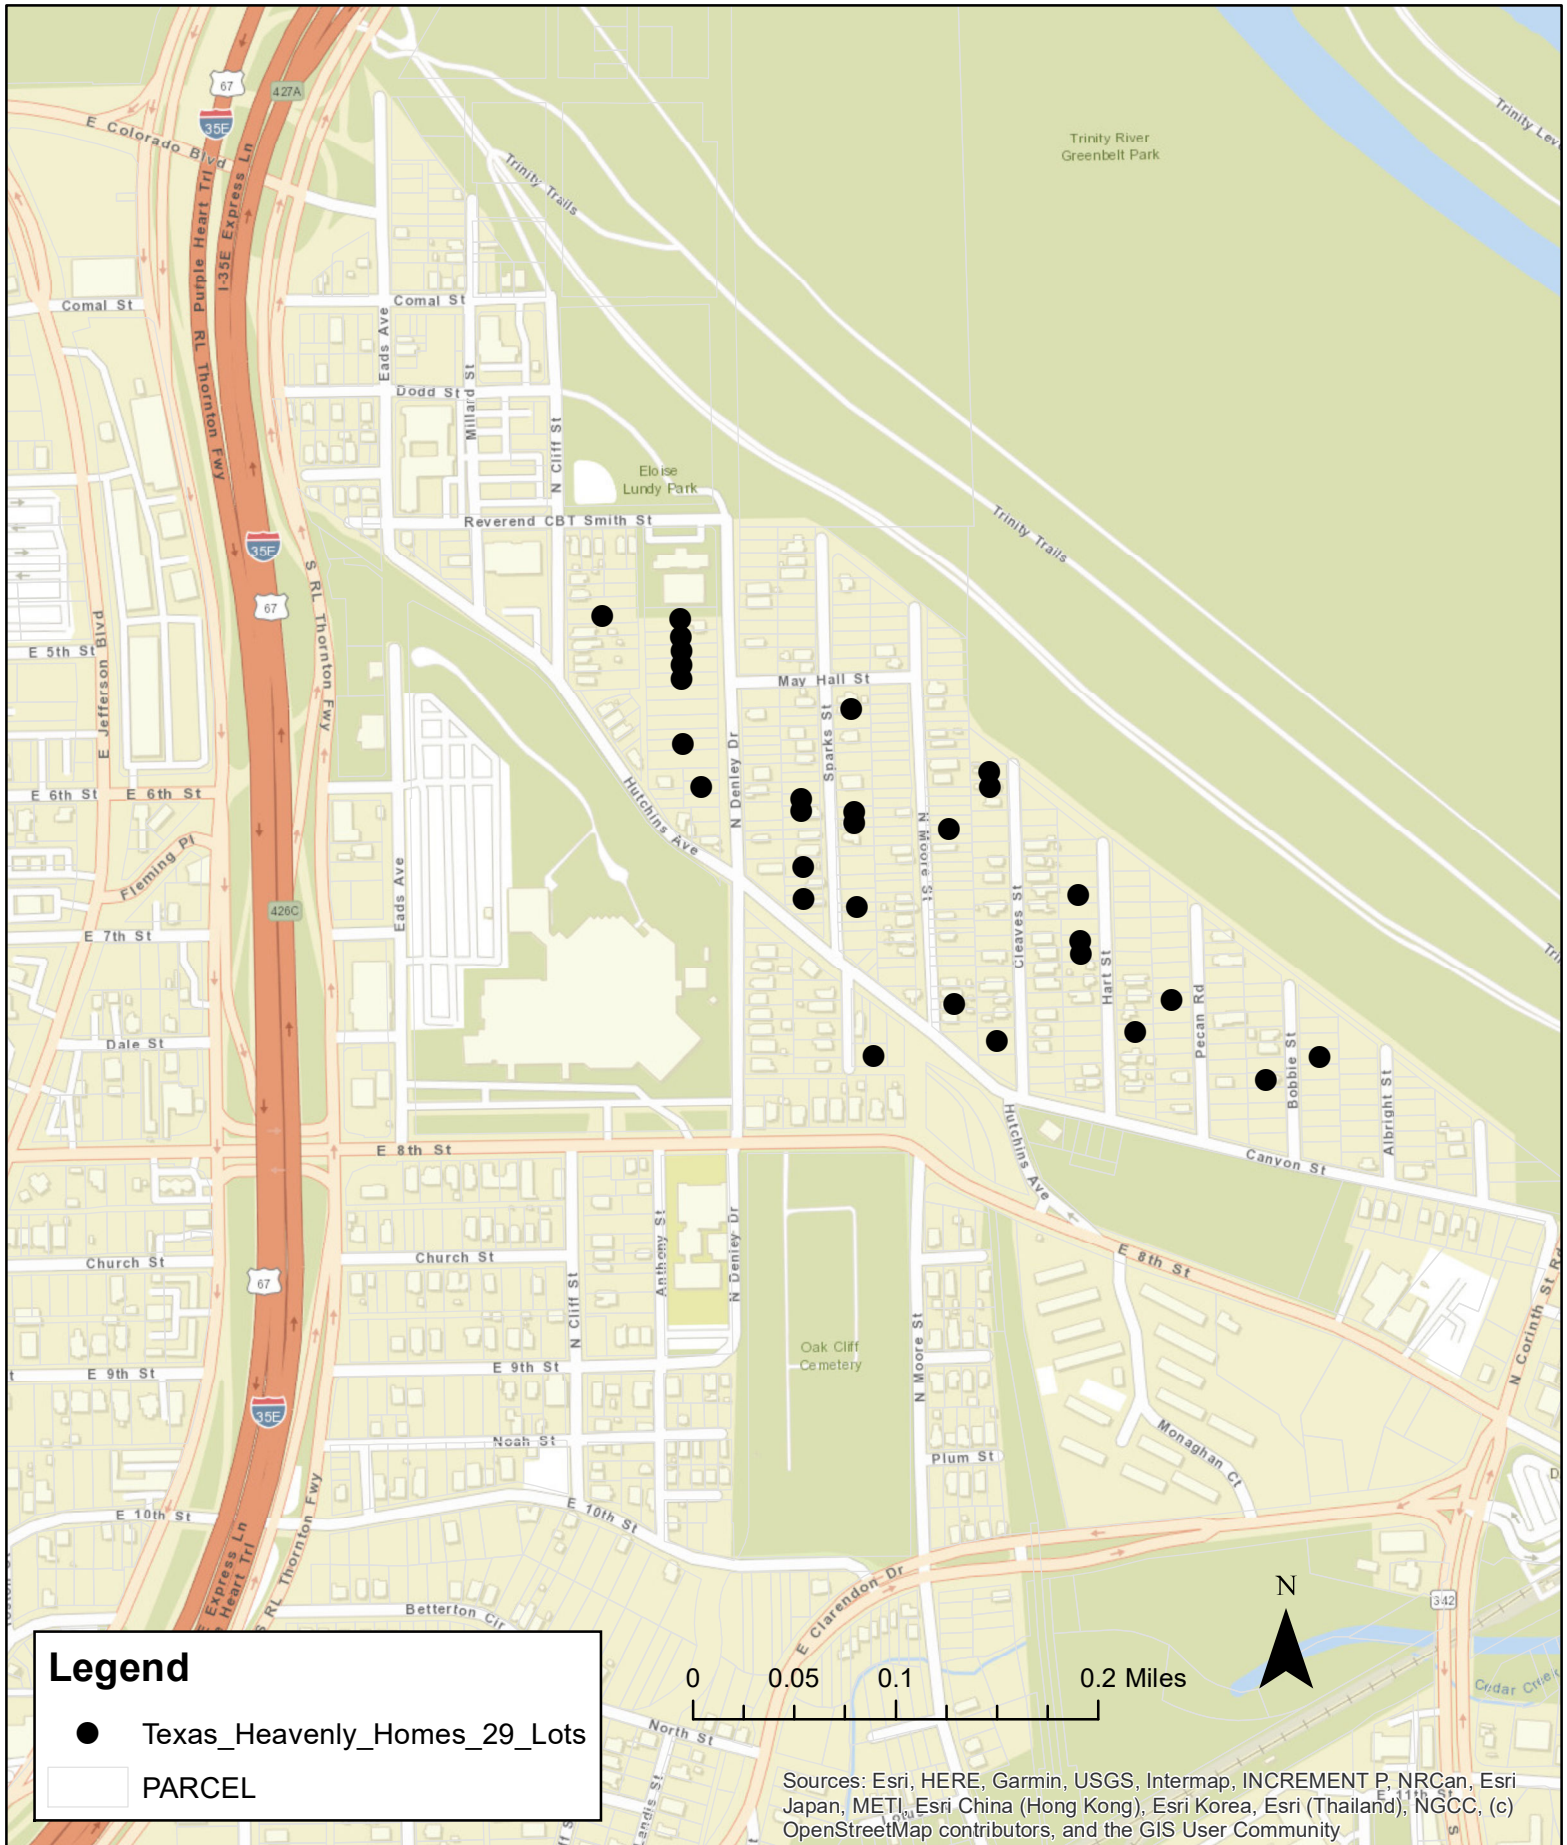

# Texas Heavenly Homes NOFA Application Map

## The Bottom Neighborhood 29 Land Transfer Lots

Sources: Esri, HERE, Garmin, USGS, Intermap, INCREMENT P, NRCan, Esri Japan, METI, Esri China (Hong Kong), Esri Korea, Esri (Thailand), NGCC, (c) OpenStreetMap contributors, and the GIS User Community