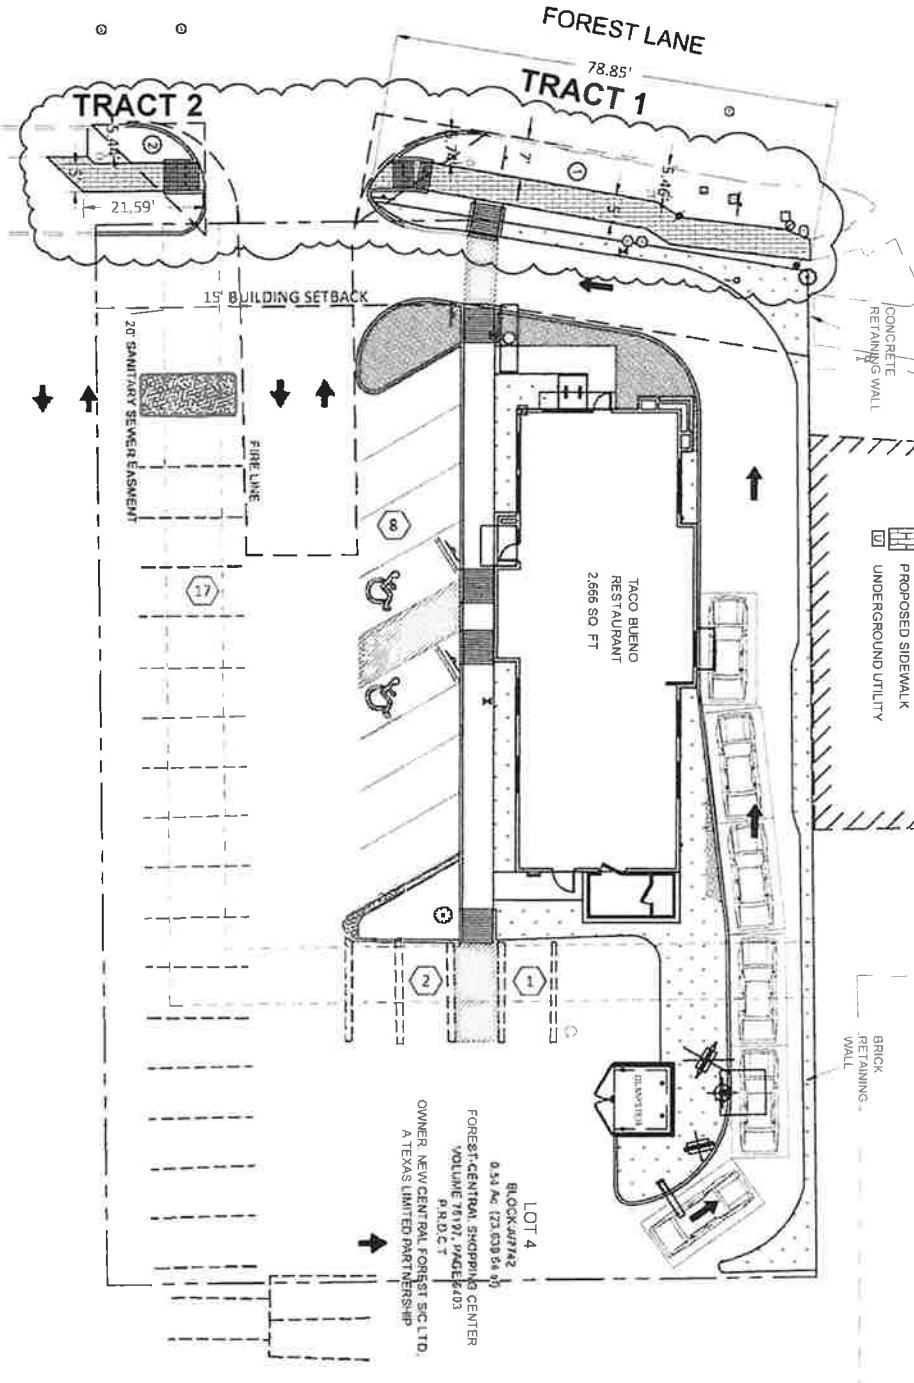

AREA	
1	1,270 S.F.
2	485 S.F.
TOTAL	1,755 S.F.

1. **LEGEND**
2. ☐ POLE POWER
   - ☐ POLE LIGHT
   - ☐ POLE LIGHT
   - ☐ WATER VALVE
   - ☐ WATER METER
   - ☐ FIBER OPTIC MARKER
   - ☐ CABLE UTILITY MARK
   - ☐ TELECOMMUNICATIONS RISER
   - ☐ TREE CANOPY
   - ☐ HIGHWAY SIGN
   - ☐ SIGN
   - ☐ PROPOSED SIDEWALK
   - ☐ UNDERGROUND UTILITY

SIDEWALK STREET POLE LIGHTS

SCALE 1/8" = 1'-0"

DATE 08-11

CHECKED BY	DATE

LOT 4
BLOCK 42742
8.51 AC (23,038 SQ. FT.)
FOREST CENTRAL SHOPPING CENTER
VOLUME 78191, PAGE 6403
P.N.D.C. 7
OWNER: NEW CENTRAL FOREST S.C. LTD.
A TEXAS LIMITED PARTNERSHIP

Taco Bueno
7940 FOREST LANE - DALLAS, TX. 75236

PROPOSED SIDEWALK A.D. 00