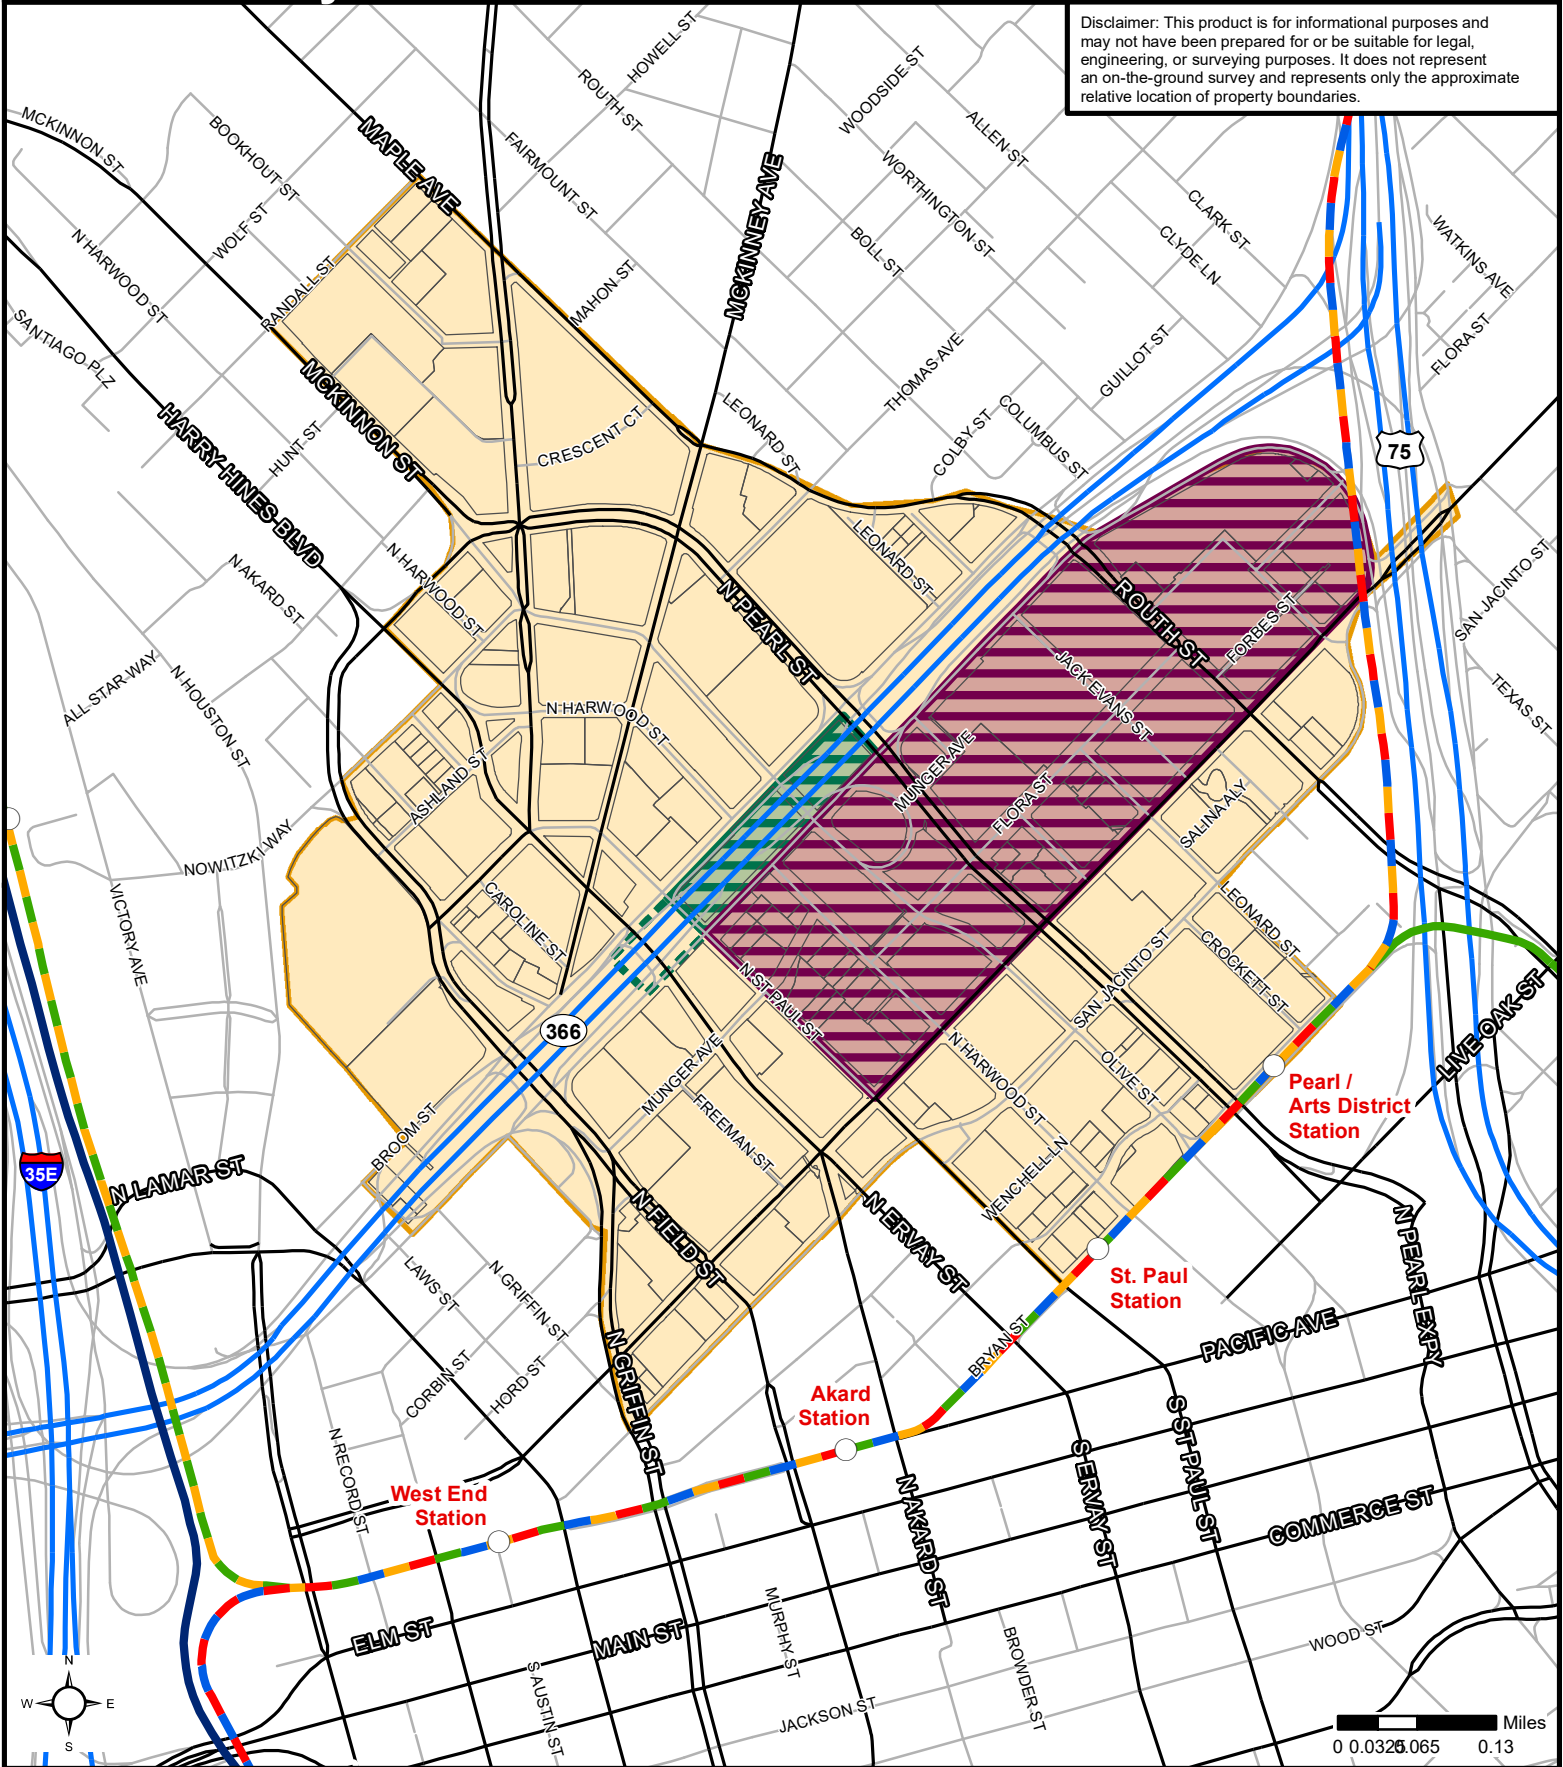

Klyde Warren PID Boundaries - Exhibit A

Disclaimer: This product is for informational purposes and may not have been prepared for or be suitable for legal, engineering, or surveying purposes. It does not represent an on-the-ground survey and represents only the approximate relative location of property boundaries.

Legend

- | | | | |
|-----------------------------|---------------------|-----------------|------------------|
| Klyde Warren - 2021 | Dallas Art District | Freeway | Rail Station |
| Tax Parcels - 2021 | Klyde Warren Park | Tollway | DART Red Line |
| Klyde Warren Park Phase 2.0 | Arterial | Highway | DART Blue Line |
| Local Streets | Commuter Rail | DART Green Line | DART Orange Line |
| | | Commuter Rail | Commuter Rail |