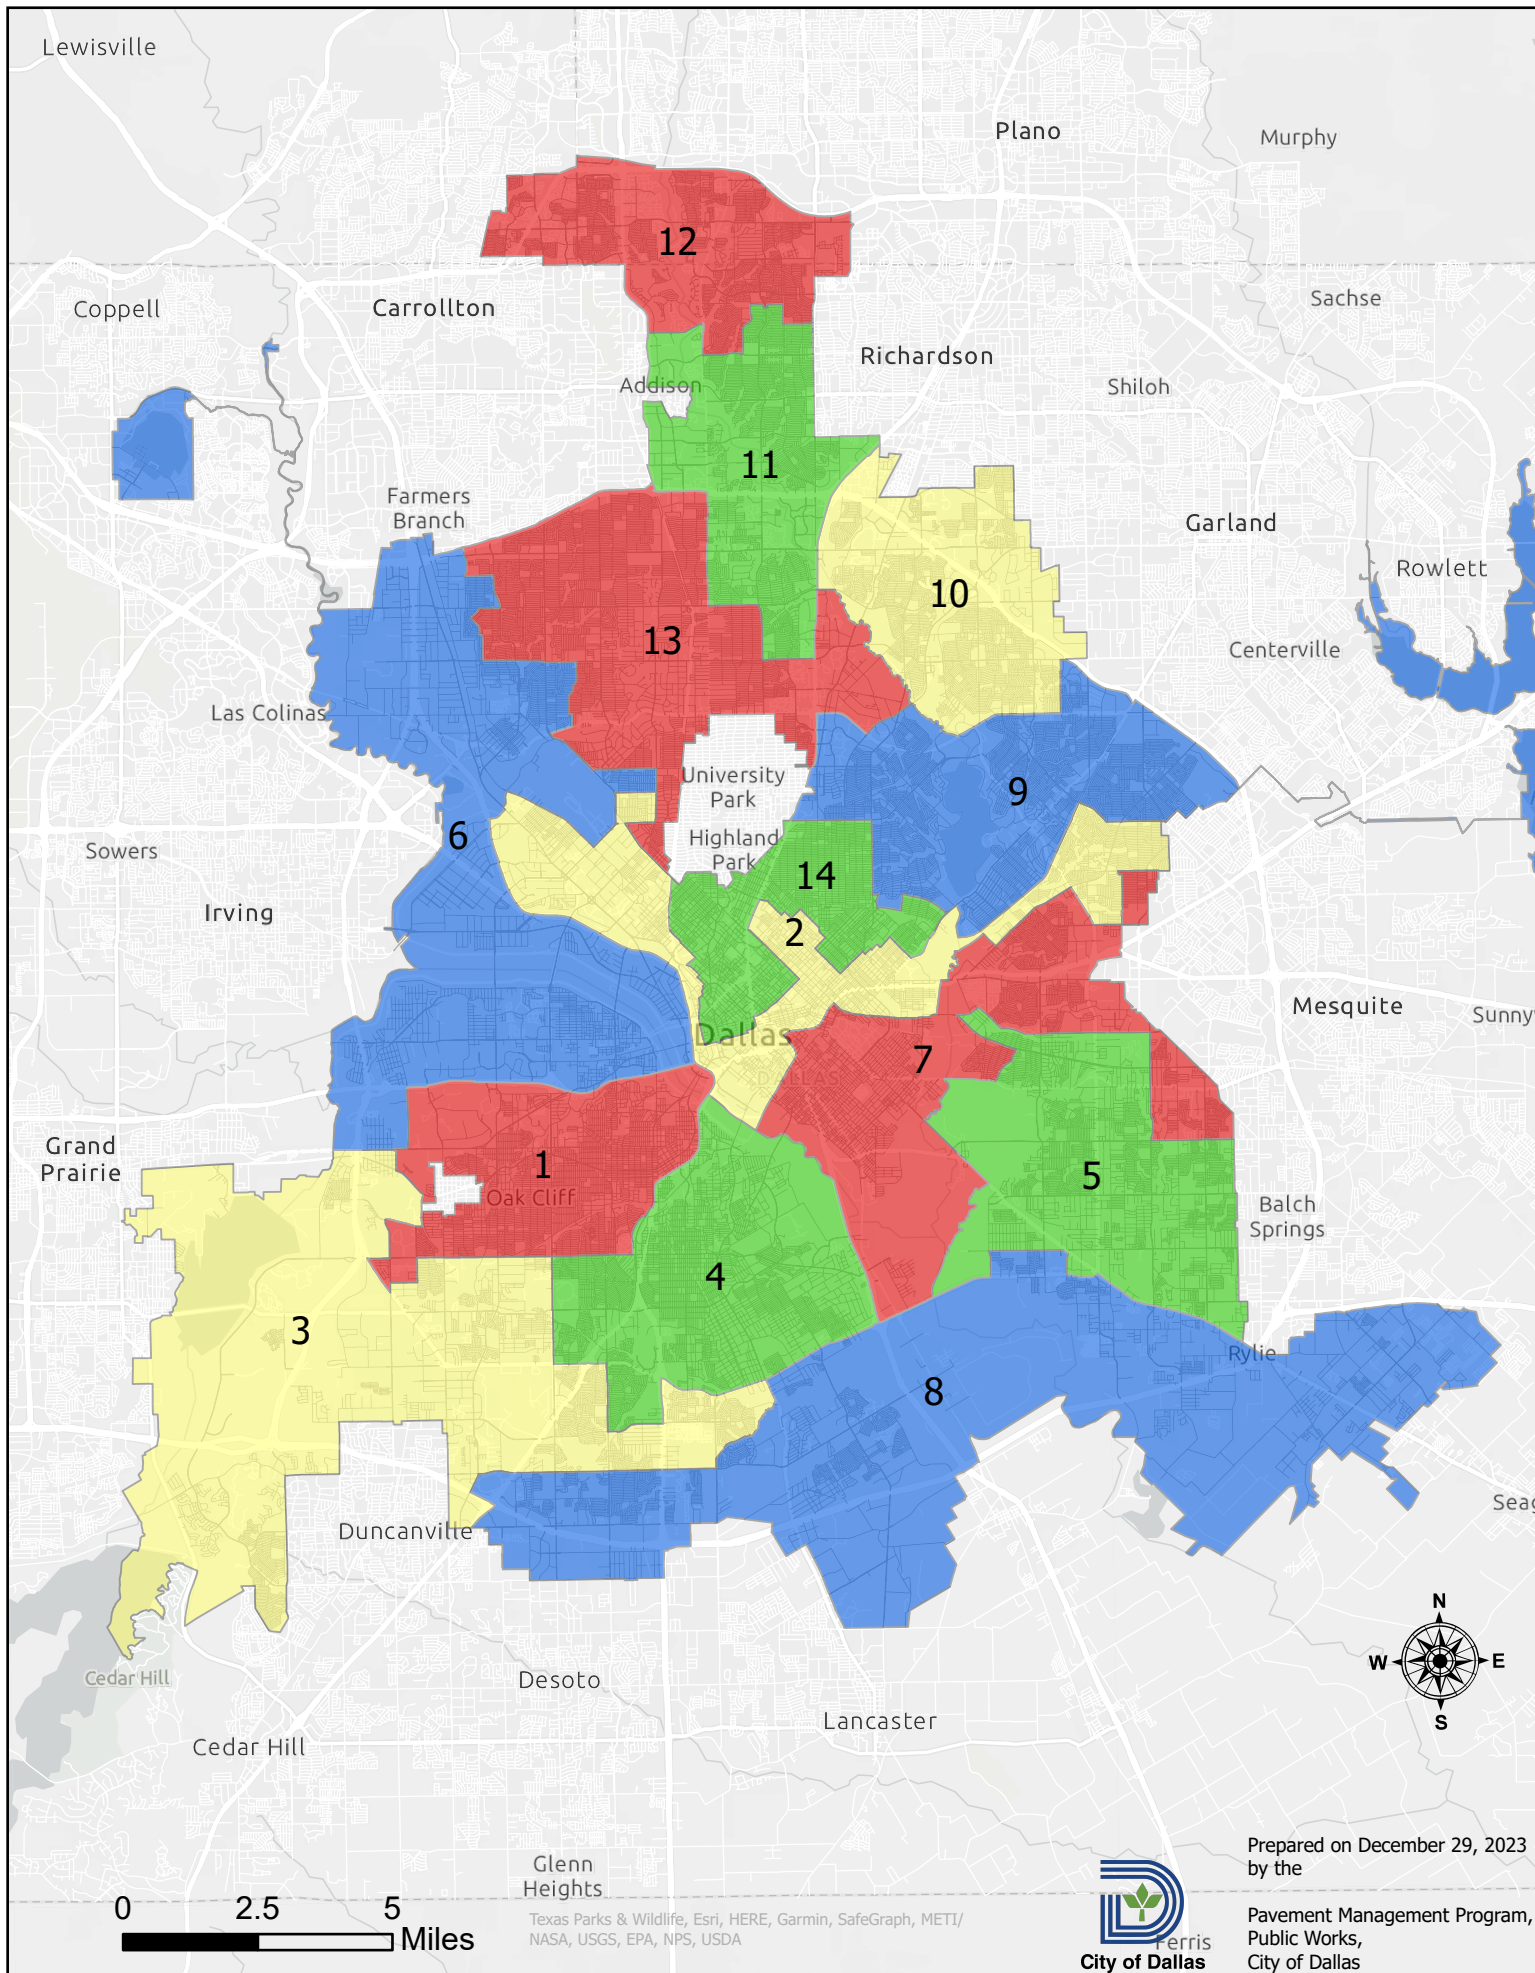

# Council Districts - COD

Texas Parks & Wildlife, Esri, HERE, Garmin, SafeGraph, METI/  
NASA, USGS, EPA, NPS, USDA

Prepared on December 29, 2023  
by the

Pavement Management Program,  
Public Works,  
City of Dallas