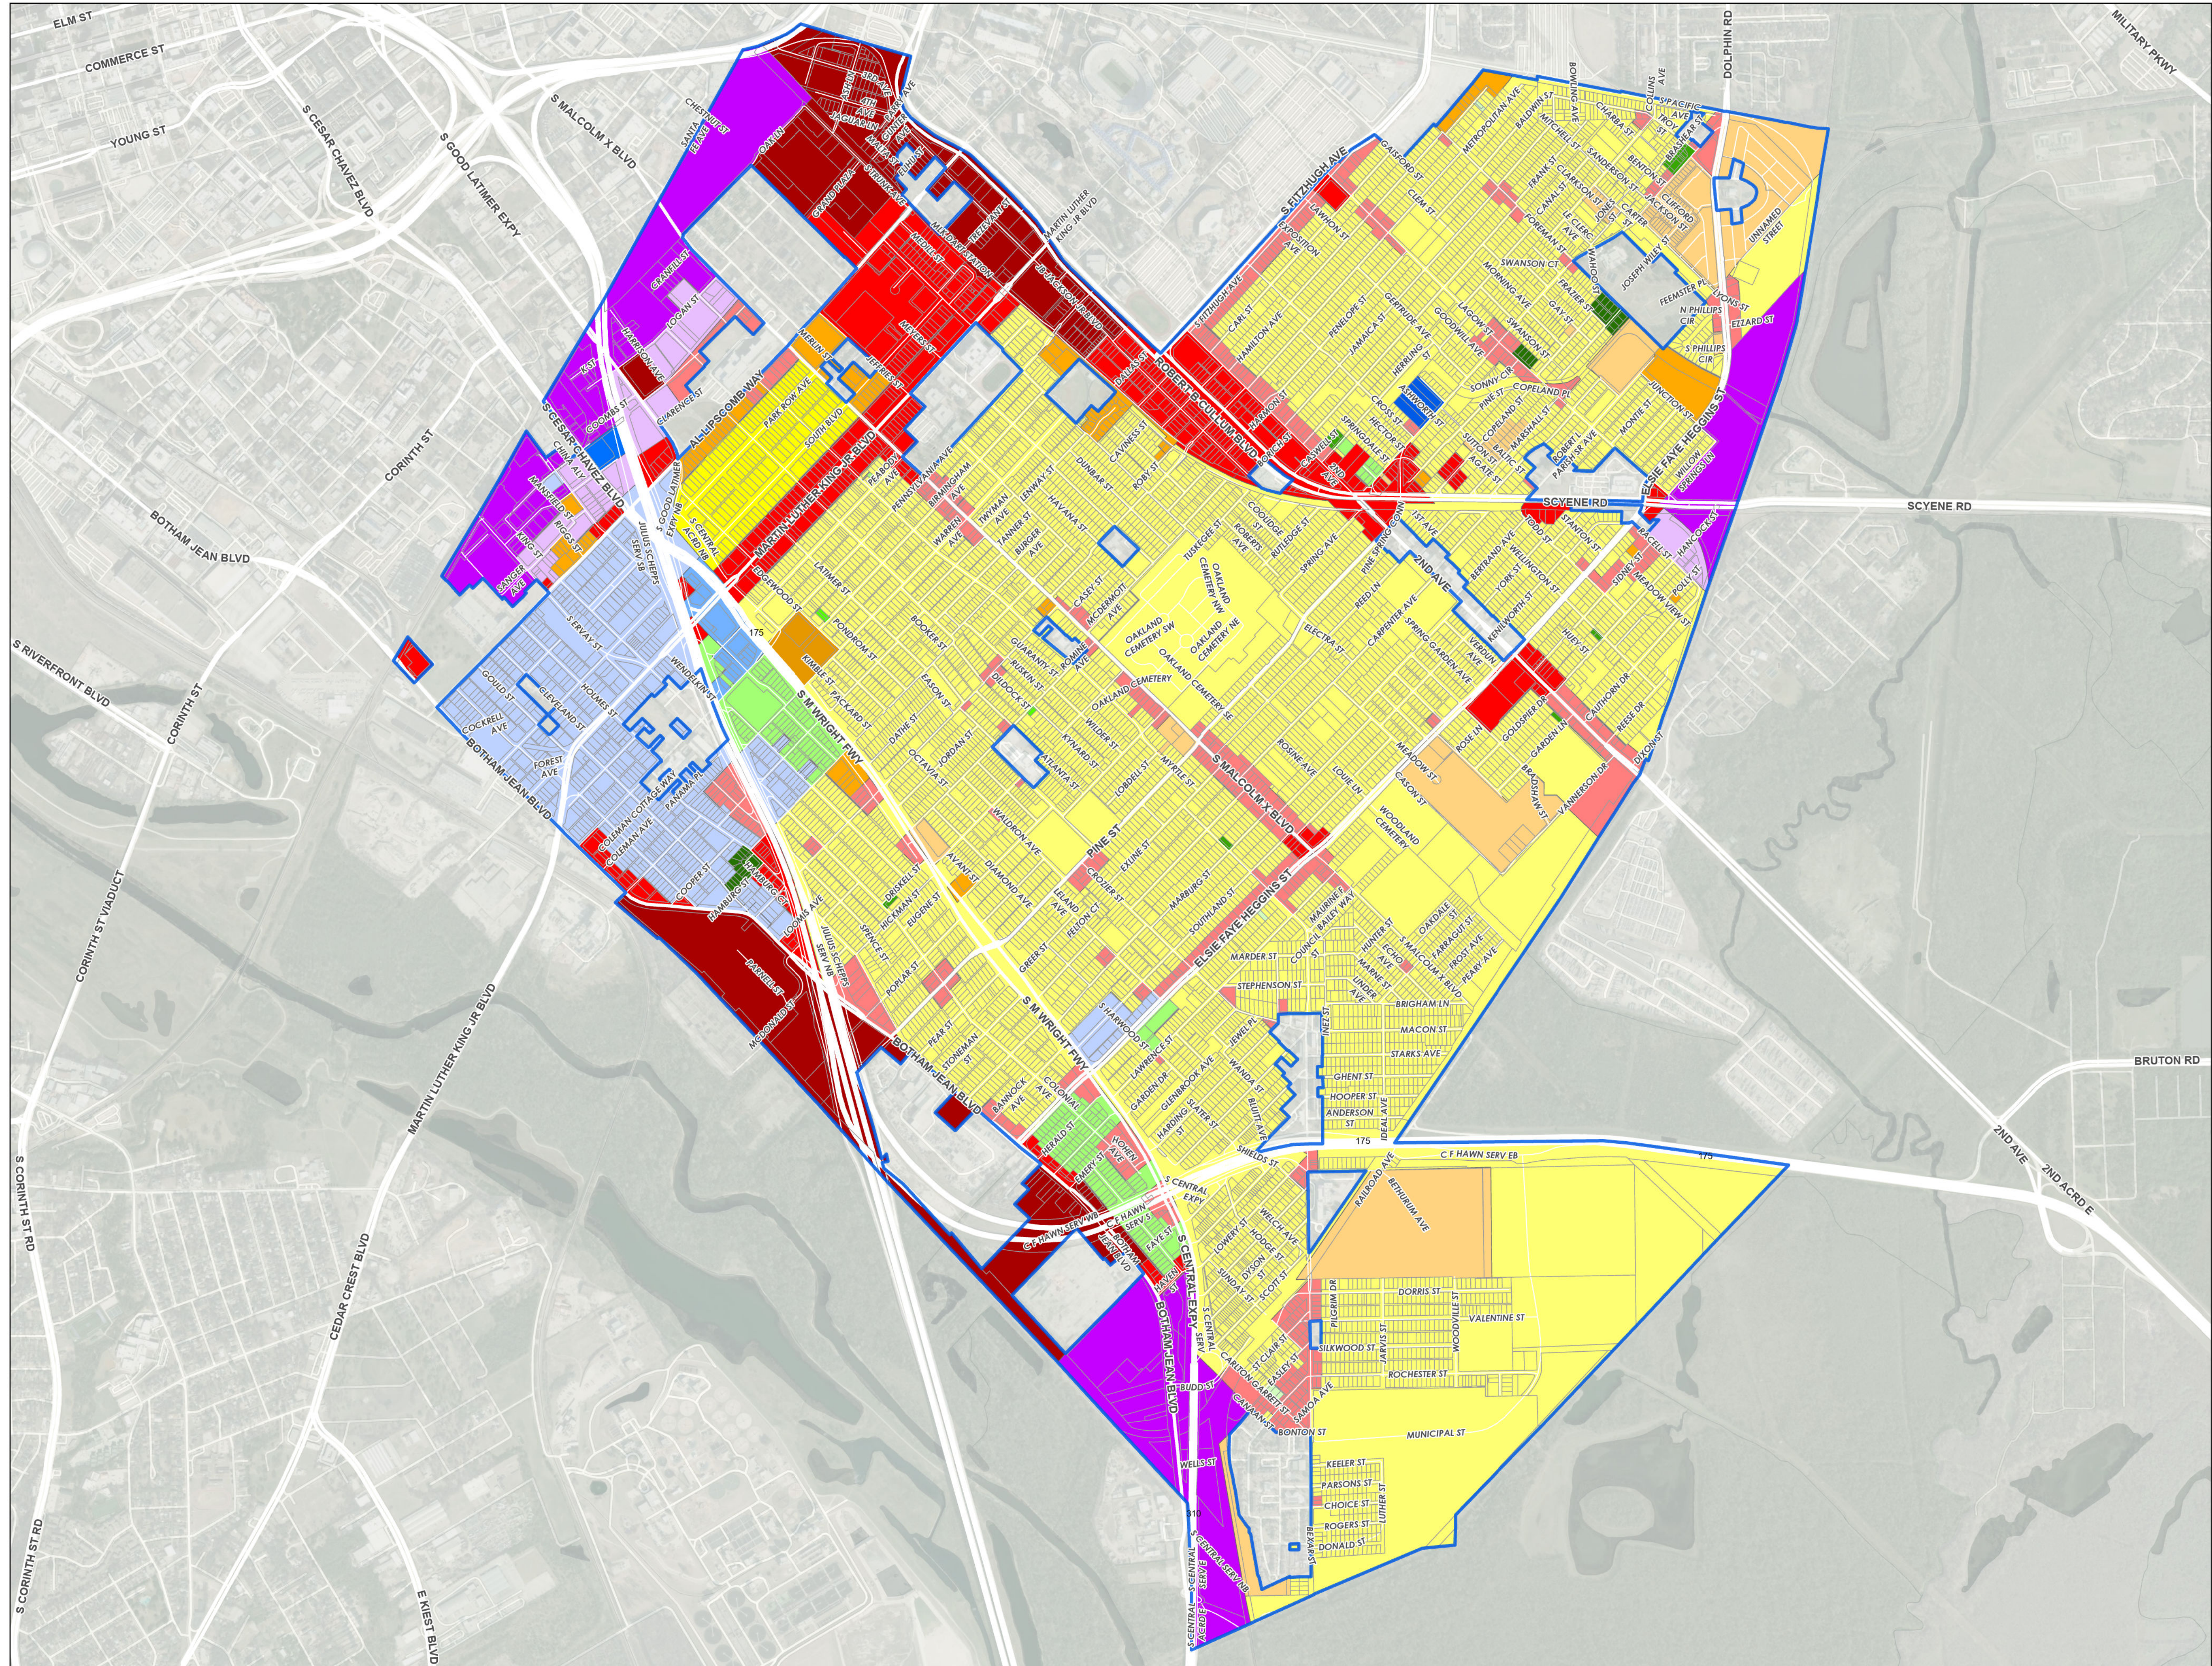

South Dallas Fair Park Special Purpose District - Proposed Subdistricts

Legend

- SDFP Boundary
- SDFP Parcel
- SD-5 South Dallas Single Family
- SD-7.5 South Dallas Single Family
- FRTN Form Residential Transition
- SD-D South Dallas Duplex
- TH-1(A) Townhome
- TH-3(A) Townhome
- CH(A) Clustered Housing
- MF-1(A) Multifamily
- MF-2(A) Multifamily
- MF-3(A) Multifamily
- NMU Neighborhood Mixed
- CMU Community Mixed Use
- RMU Regional Mixed Use
- SMU Service Mixed Use
- IMU Industrial Mixed Use
- FWMU-3 Form Walkable Mixed Use
- Subdistrict 1
- Subdistrict 2
- Subdistrict 3

Inset Map