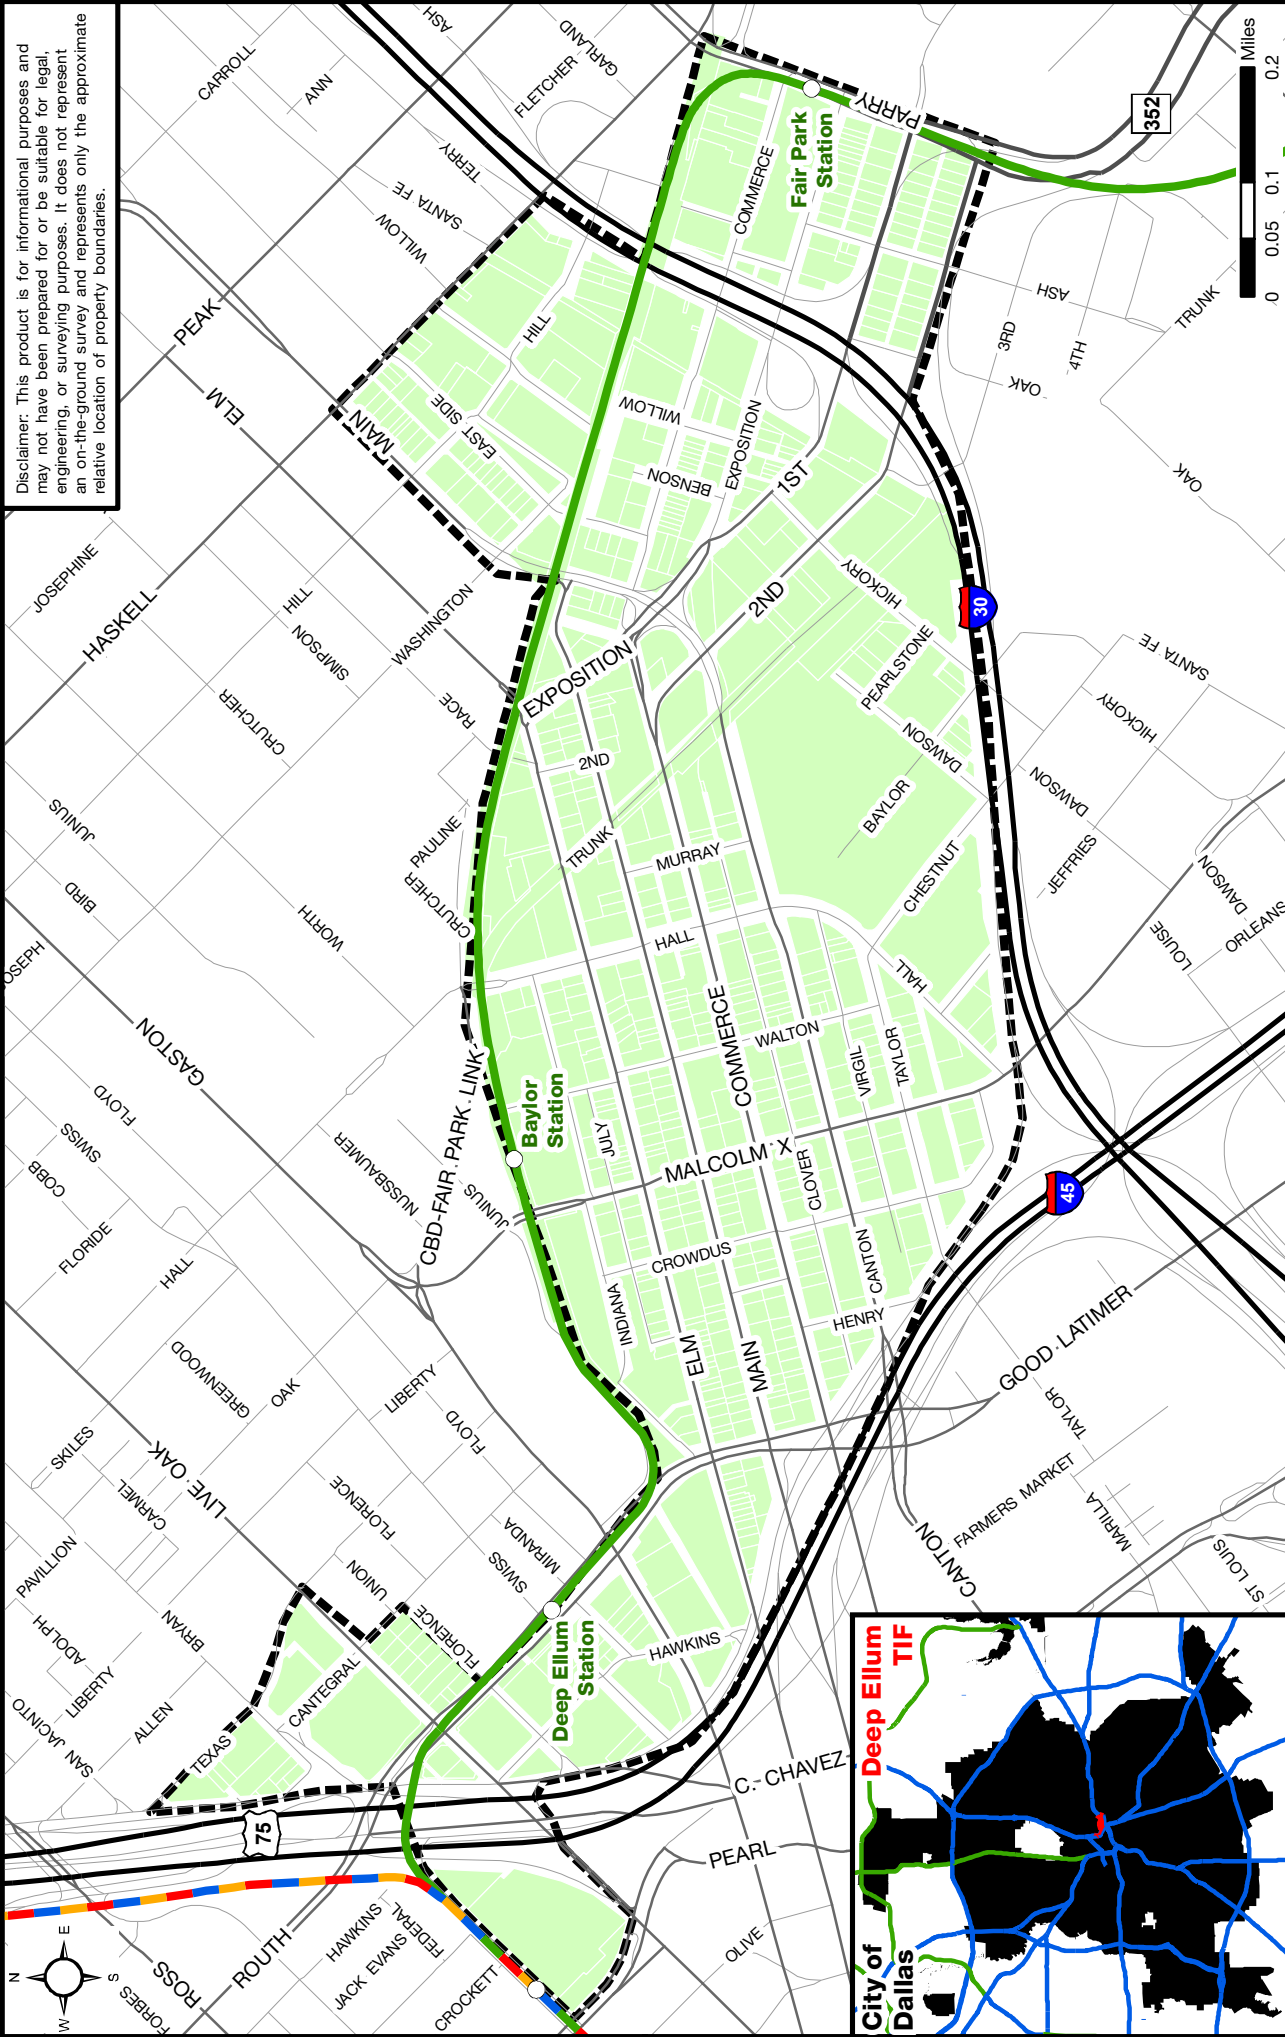

# Deep Ellum TIF District

Disclaimer: This product is for informational purposes and may not have been prepared for or be suitable for legal, engineering, or surveying purposes. It does not represent an on-the-ground survey and represents only the approximate relative location of property boundaries.

### Legend

- Deep Ellum TIF Parcels
- Deep Ellum TIF Boundary
- Rail Station
- DART Green Line
- Freeway or Tollway
- Arterial
- Local Road
- Highway

**DALLAS ECONOMIC DEVELOPMENT**  
 Research & Information Division  
 214.670.1685  
[dallas-ecodev.org](http://dallas-ecodev.org)

Source: Parcel Data - DCAD, 2014; All Other Data - City of Dallas, 2014

Created 3.12.10, Last Updated 9.19.14 - TIF\_DeepEllum.TCG