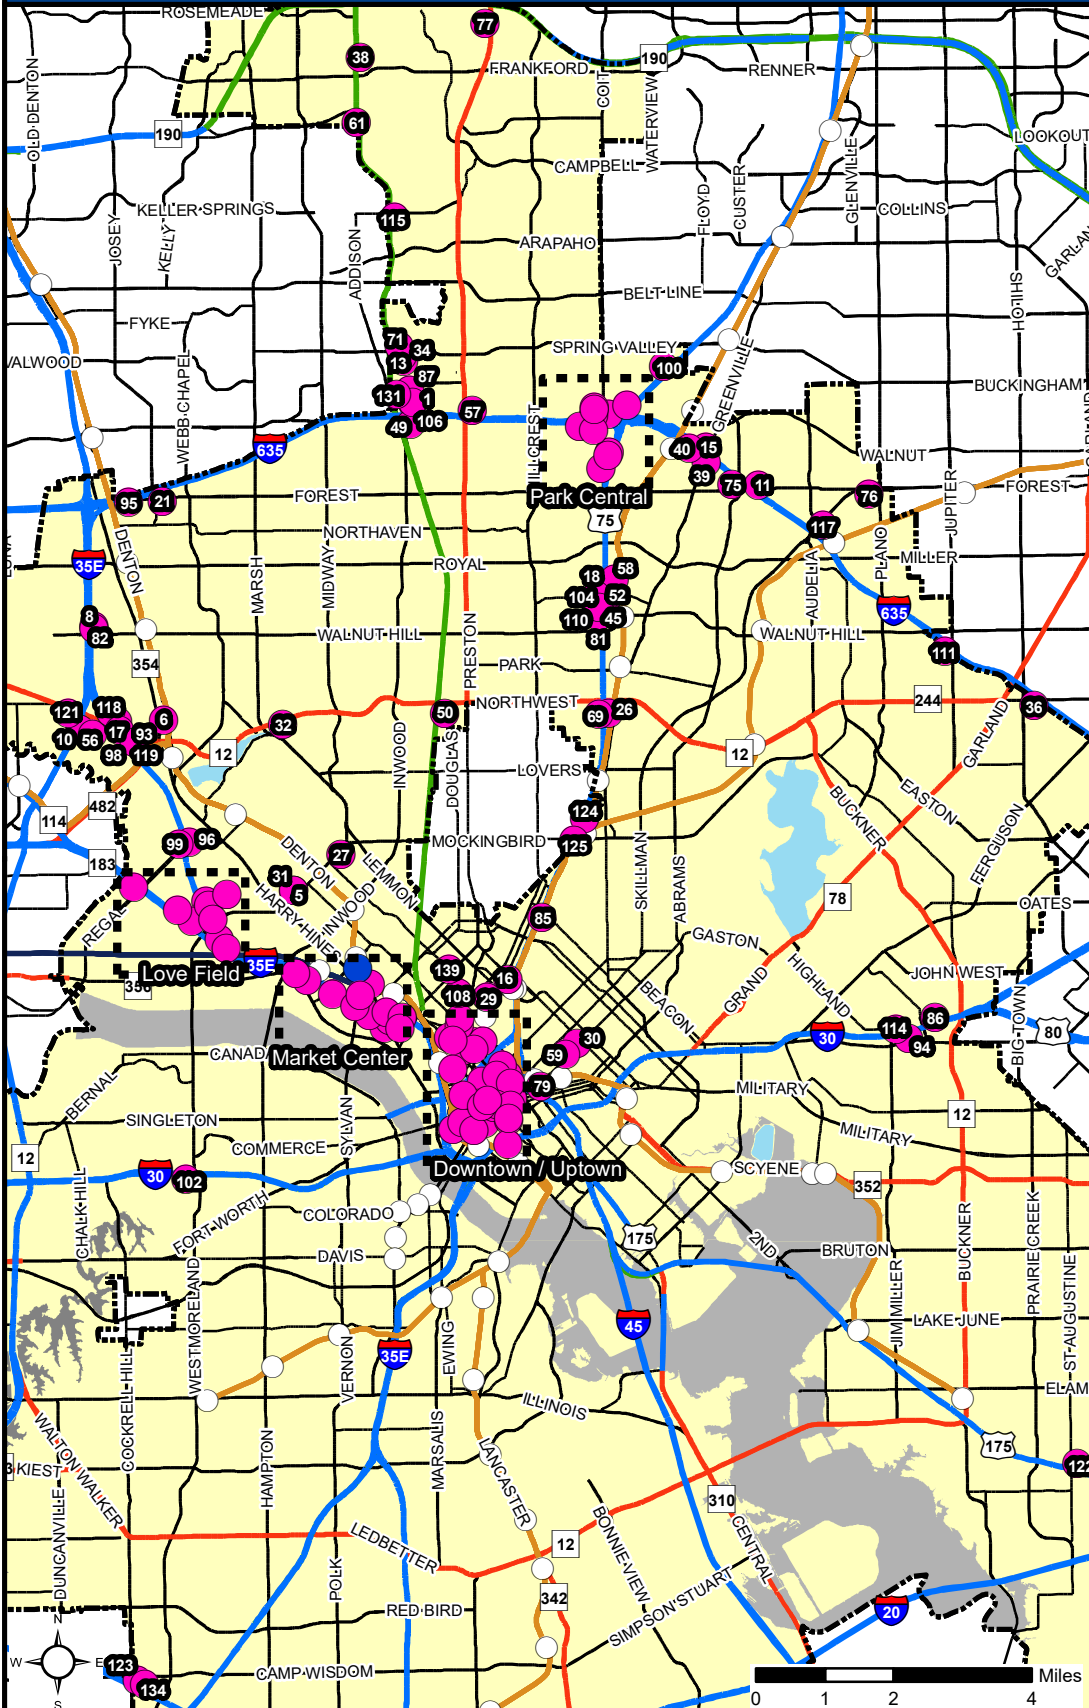

Dallas Tourism PID Hotels

Exhibit A

Downtown / Uptown

Market Center

Love Field

Park Central

Disclaimer: This product is for informational purposes and may not have been prepared for or be suitable for legal, engineering, or surveying purposes. It does not represent an on-the-ground survey and represents only the approximate relative location of property boundaries.

DALLAS ECONOMIC DEVELOPMENT
 Research & Information Division
 (214) 670-1685
www.dallasecodev.org

Created 5.30.2016, Updtd 12.26.2023 - FY2023_24_DTPID_Hotels.RK

Legend

Current - FY23-24 Tourism PID Hotel	New - FY23-24 Tourism PID Hotel	Rail Station	DART Light Rail	Freeway	Tollway	Escarpment
New - FY23-24 Tourism PID Hotel	Streetcar/Trolley	Commuter Rail	Highway	Arterial	Lake	Flood Plain
	City of Dallas					

Source: Hotel List - Dallas CVB, 2023; All Other Data - City of Dallas, 2023.