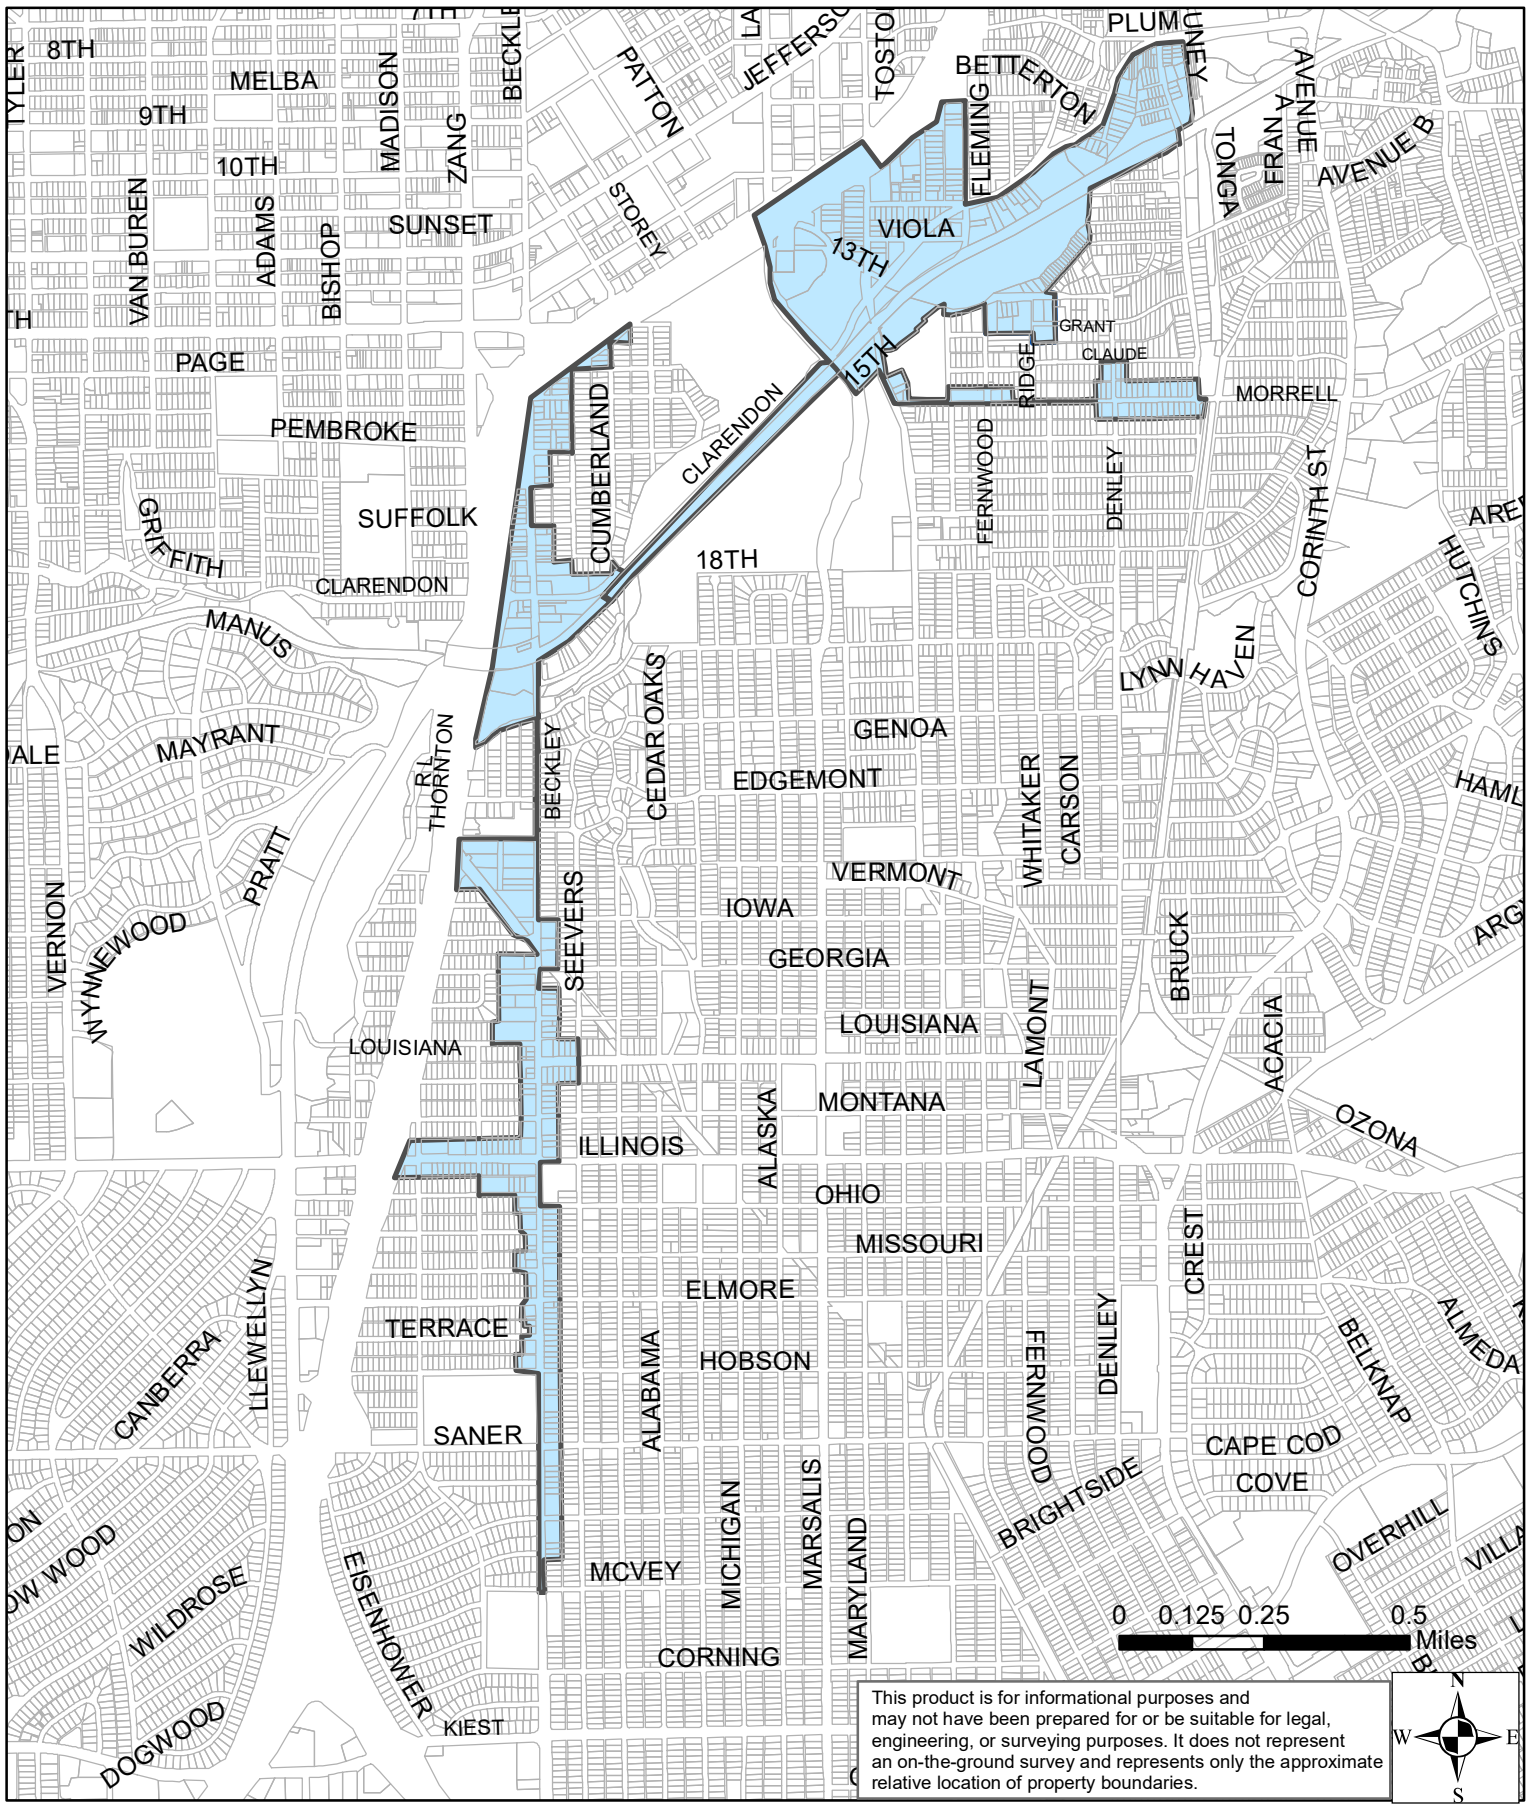

This product is for informational purposes and may not have been prepared for or be suitable for legal, engineering, or surveying purposes. It does not represent an on-the-ground survey and represents only the approximate relative location of property boundaries.

Exhibit A - Page 1
Oak Cliff Gateway TIF District -
Amended June 2023

- Oak Cliff Gateway Sub-District
- Bishop/Jefferson Sub-District

Exhibit A - Page 2
Oak Cliff Gateway TIF District -
Amended June 2023

 Clarendon/Beckley/Kiest Sub-District

This product is for informational purposes and may not have been prepared for or be suitable for legal, engineering, or surveying purposes. It does not represent an on-the-ground survey and represents only the approximate relative location of property boundaries.