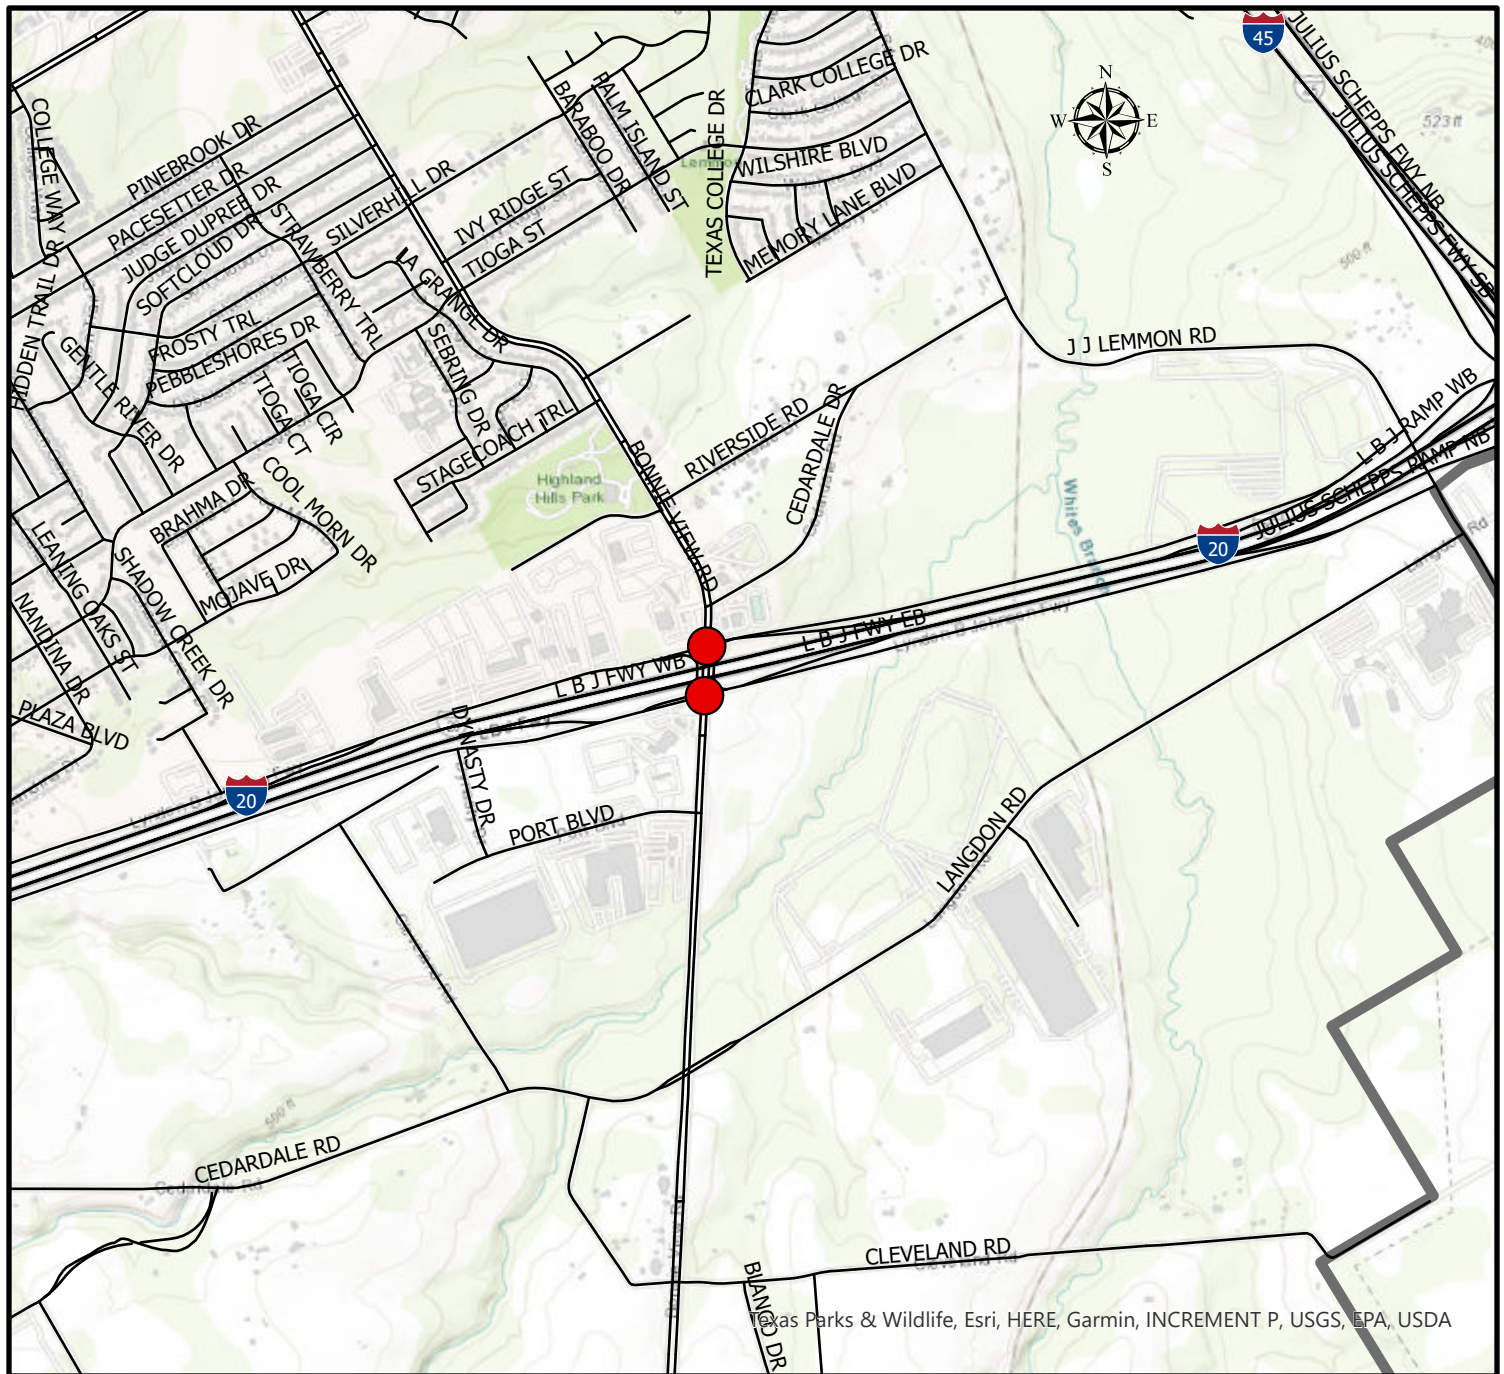

ADVANCE FUNDING AGREEMENT between TXDOT and the City of Dallas

 Project Location

**Bonnie View Rd - LBJ Frwy (IH 20)
CSJ # 2374-03-074**

Council District 8

© 2021 Texas Parks & Wildlife, Esri, HERE, Garmin, INCREMENT P, USGS, EPA, USDA