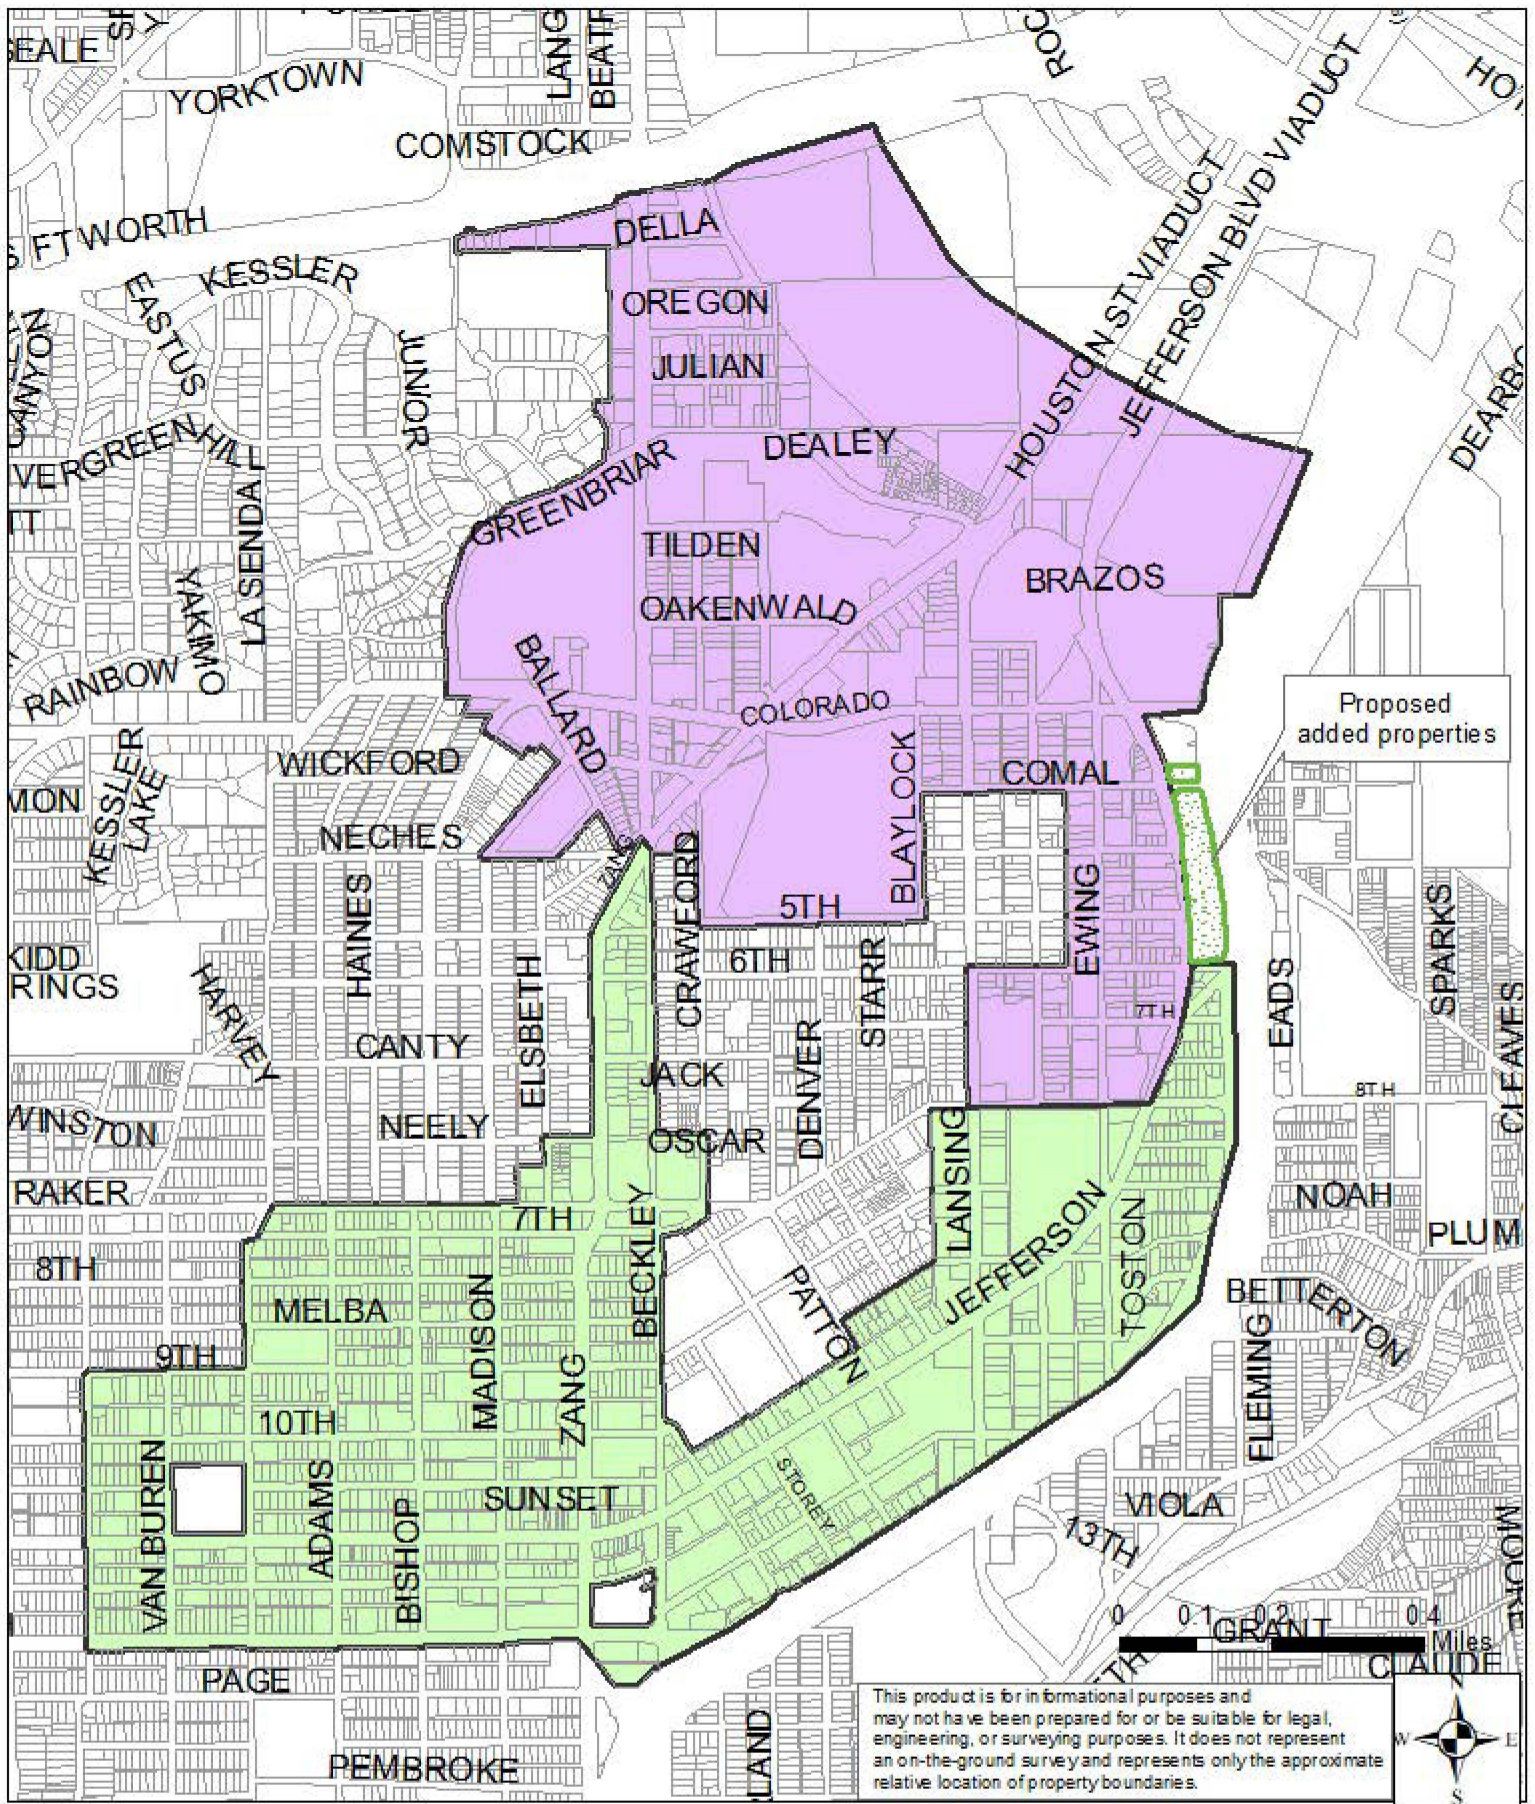

Oak Cliff Gateway TIF District -
 Clarendon/Beckley/Kiest Sub-District
 (potential amend)
 April 2023

- Clarendon/Beckley/Kiest Sub-District
- Proposed Sub-District Expansion

This product is for informational purposes and may not have been prepared for or be suitable for legal, engineering, or surveying purposes. It does not represent an on-the-ground survey and represents only the approximate relative location of property boundaries.

Oak Cliff Gateway TIF District -
 Bishop/Jefferson Sub-District (potential
 amend)
 April 2023

- Bishop/Jefferson proposed expansion
- Bishop/Jefferson Sub-District
- Oak Cliff Gateway Sub-District

This product is for informational purposes and may not have been prepared for or be suitable for legal, engineering, or surveying purposes. It does not represent an on-the-ground survey and represents only the approximate relative location of property boundaries.