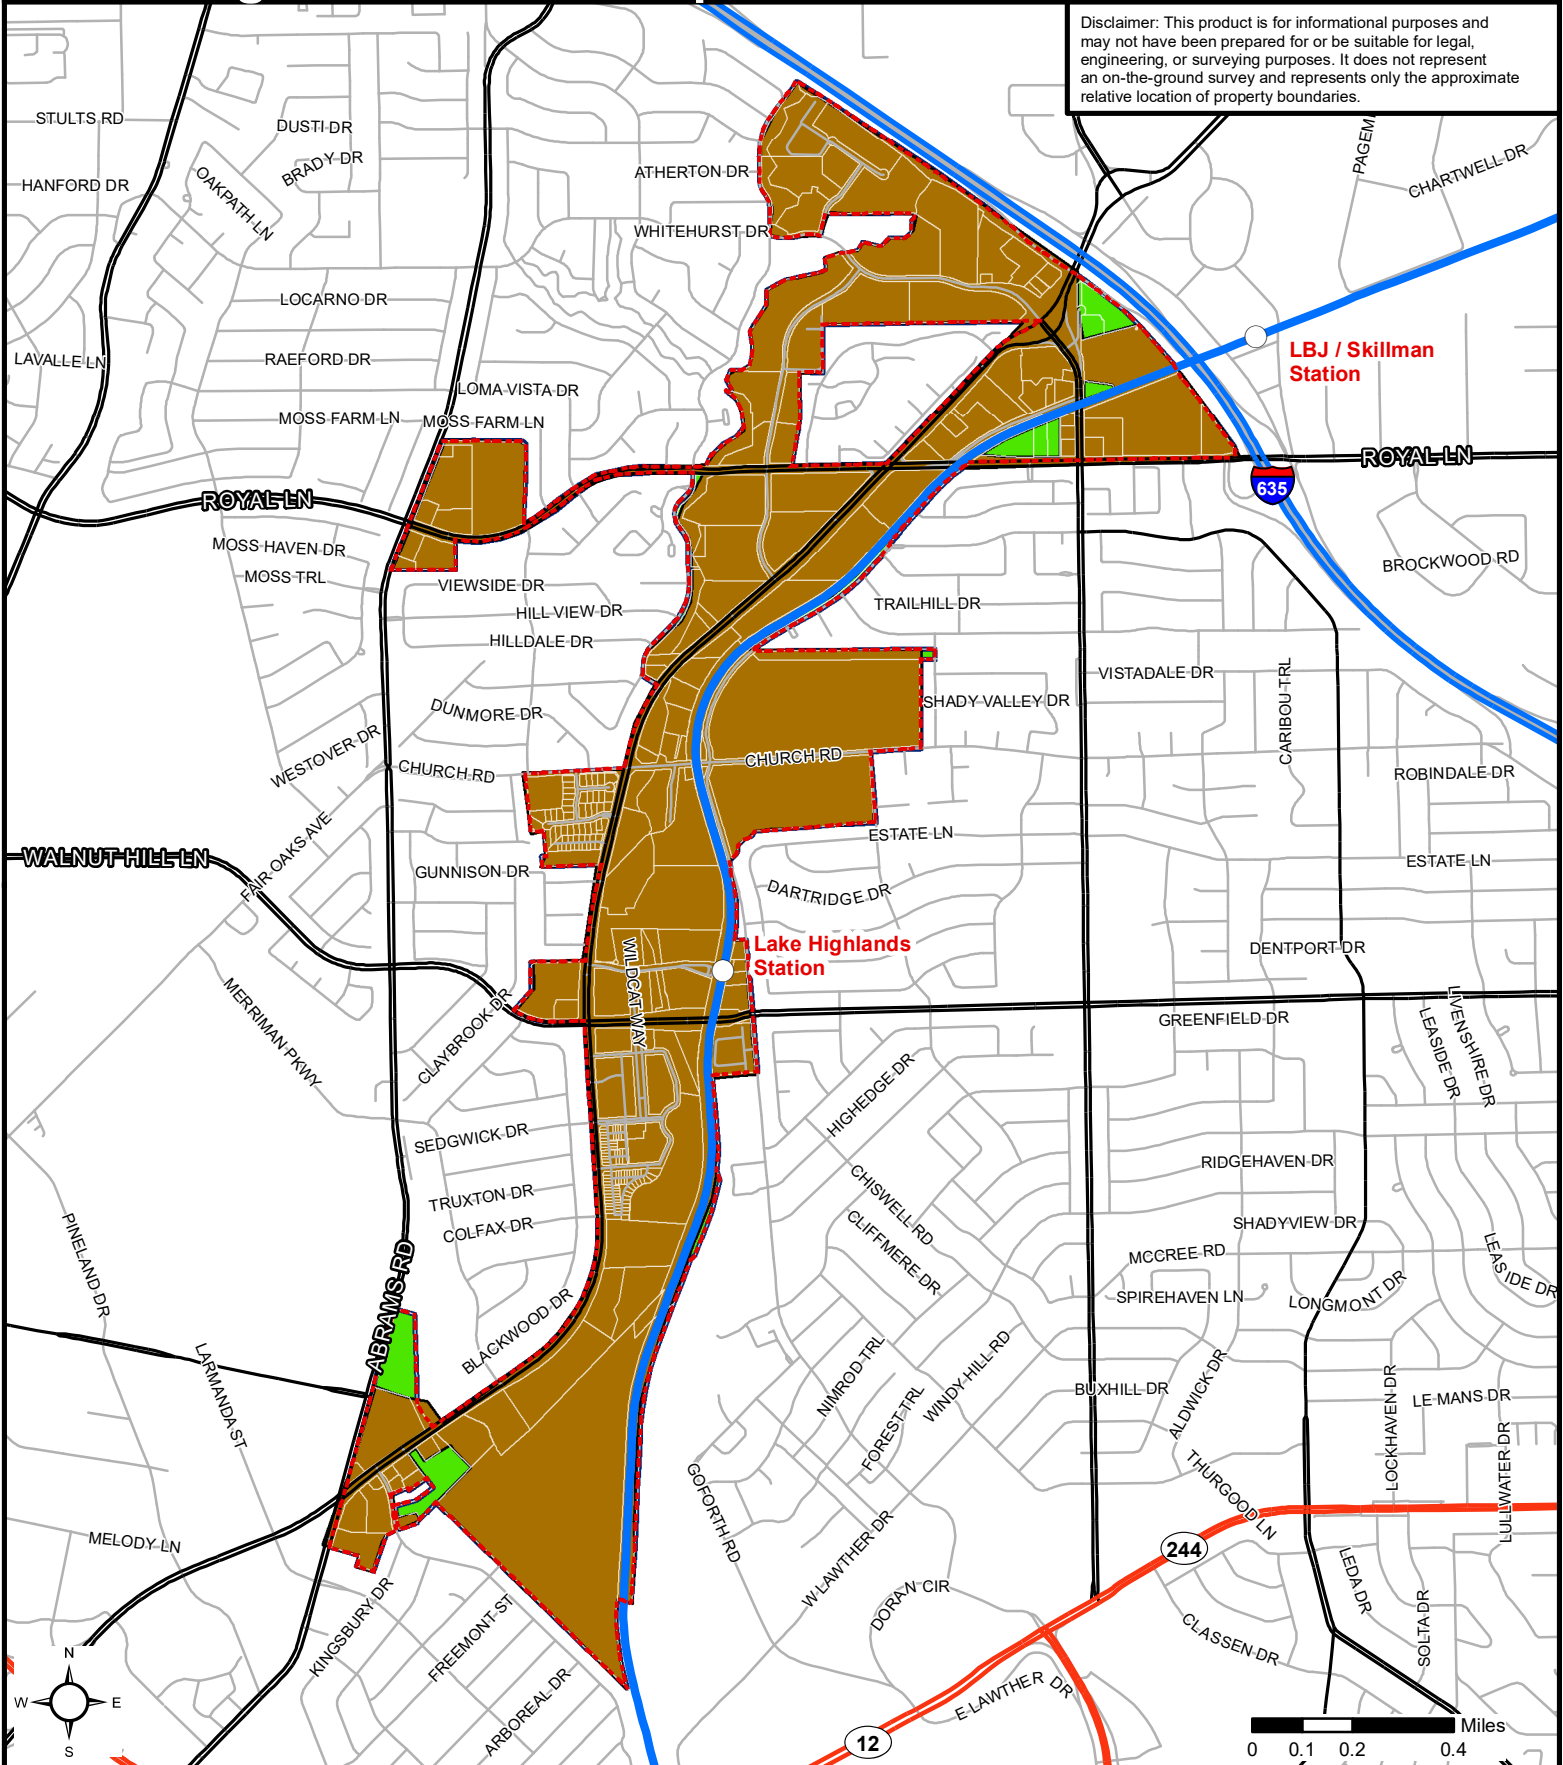

Lake Highlands Public Improvement District Boundaries

Disclaimer: This product is for informational purposes and may not have been prepared for or be suitable for legal, engineering, or surveying purposes. It does not represent an on-the-ground survey and represents only the approximate relative location of property boundaries.

Legend

- Lake Highlands PID Existing Boundary
- Lake Highlands PID Proposed Boundary Expansion
- Tax Parcels - 2021
- Freeway
- Tollway
- Highway
- Arterial
- Local Streets
- Rail Station
- DART Red Line
- DART Blue Line
- DART Green Line
- DART Orange Line
- Commuter Rail