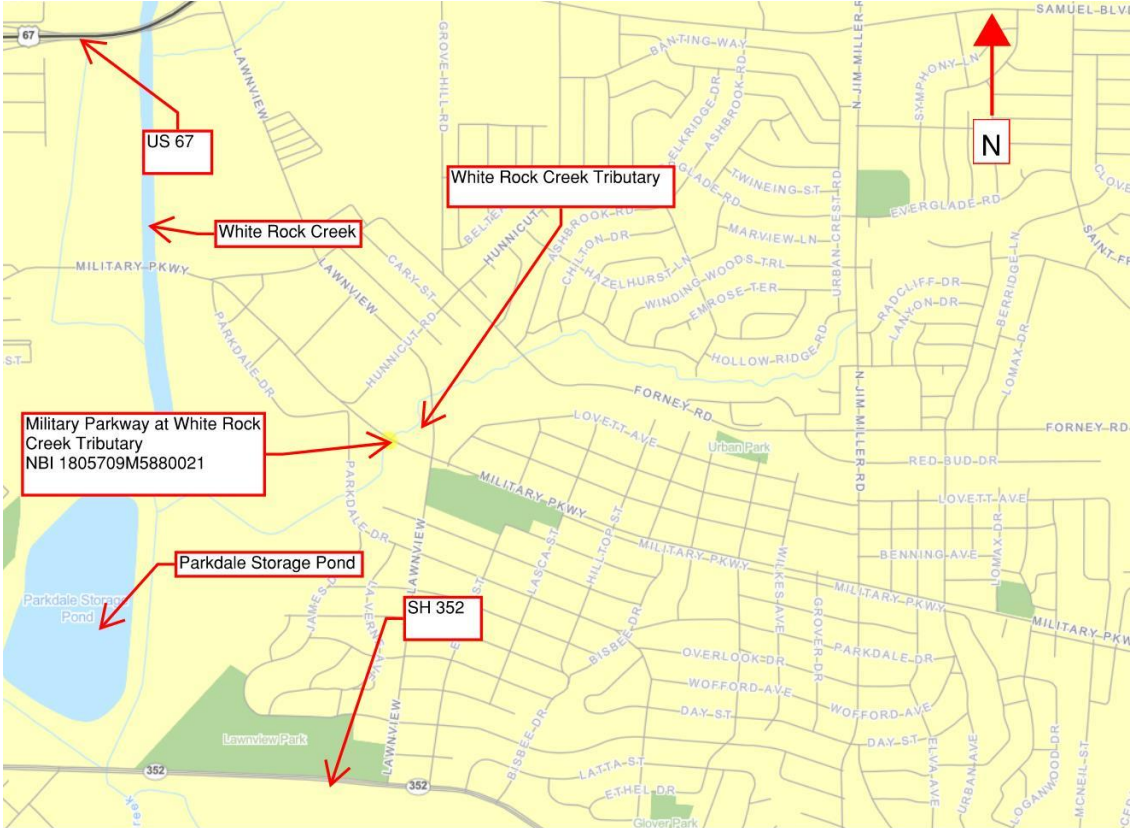

MILITARY PARKWAY BRIDGE OVER WHITE ROCK CREEK TRIBUTARY

COUNCIL DISTRICT 5