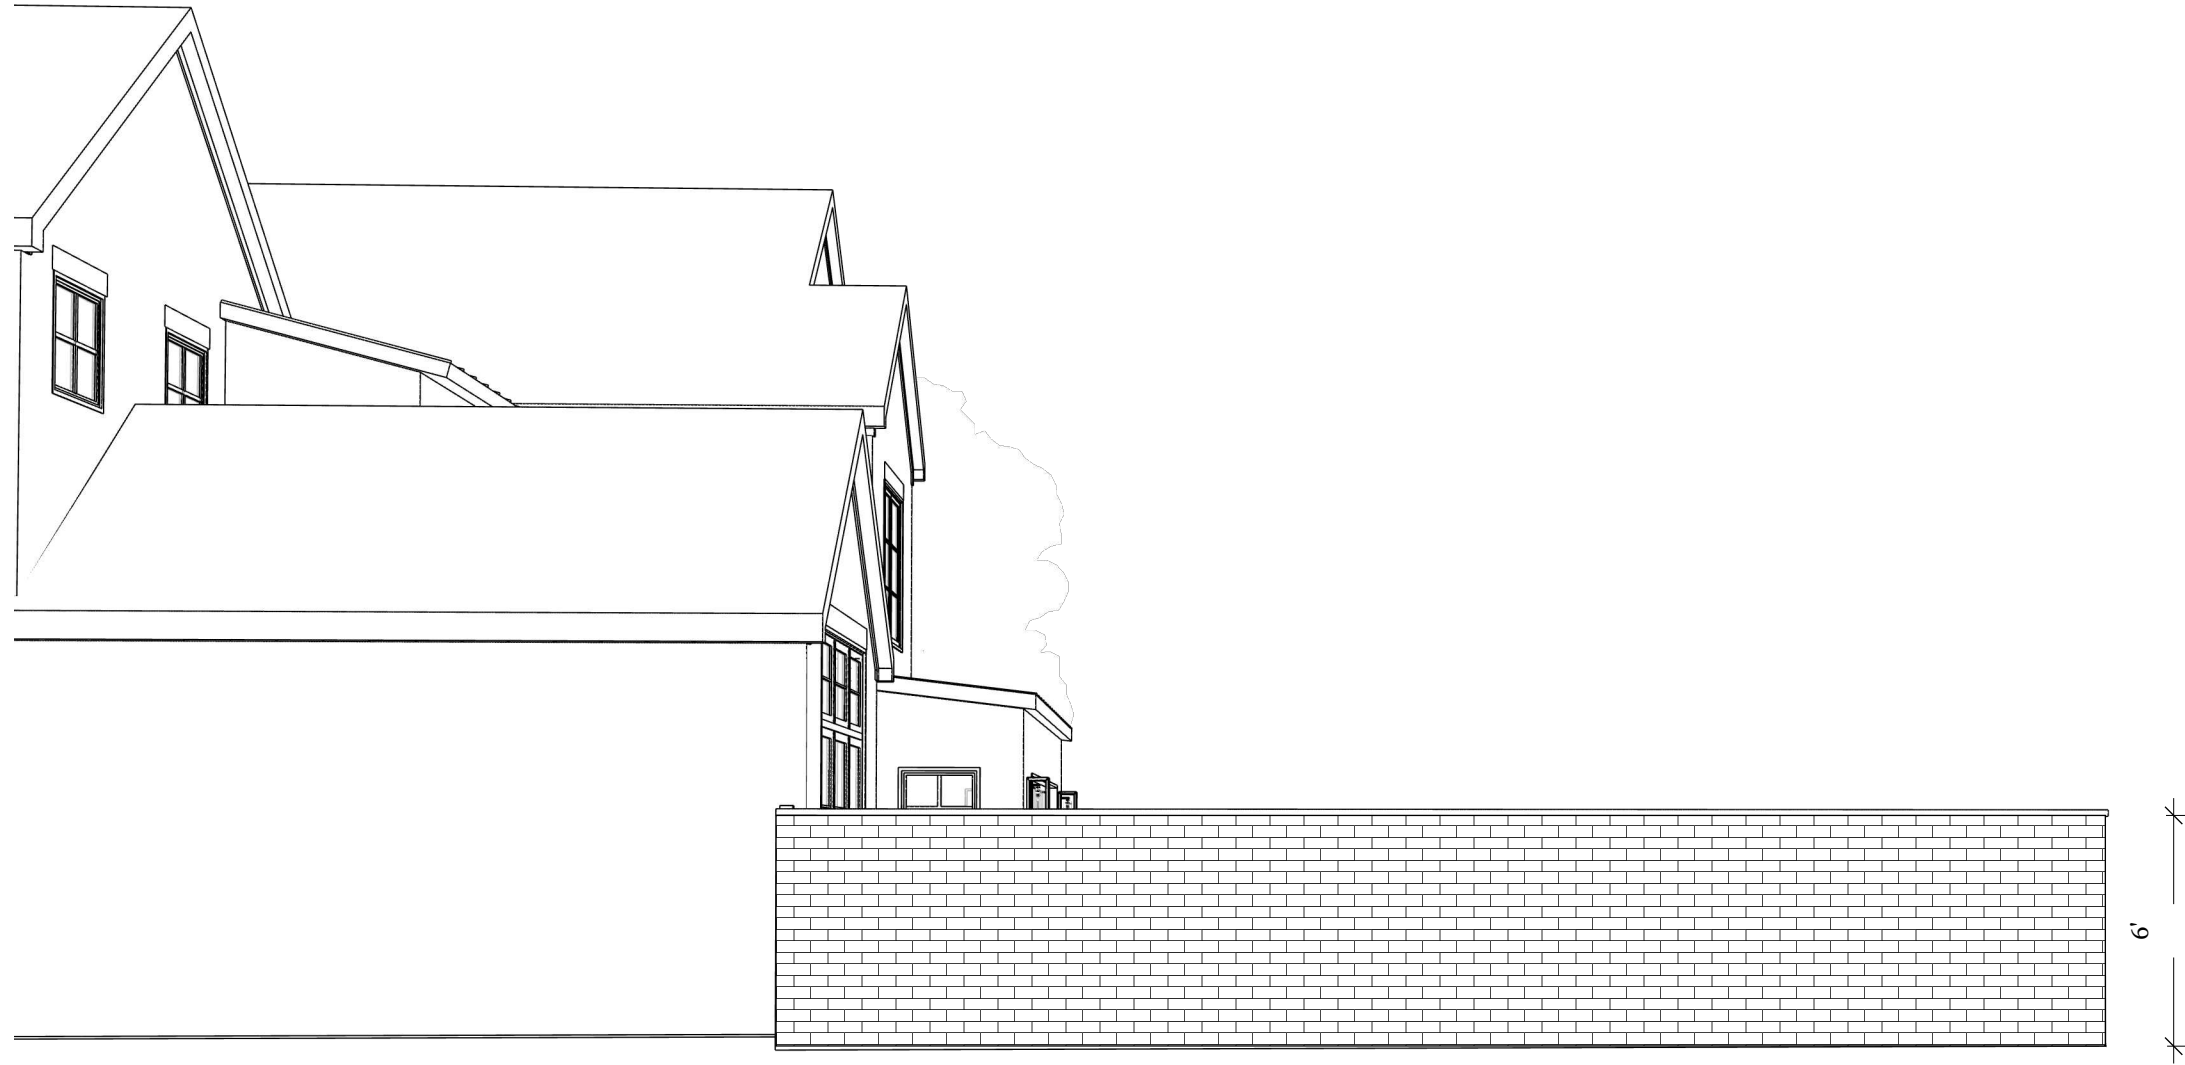

Fence addtion

Gravitas Construction LLC.

4014 Crest Haven Rd.

REVISIONS	
MM/DD/YY	REMARKS
1	.../.../...
2	.../.../...
3	.../.../...
4	.../.../...
5	.../.../...

A 01

A