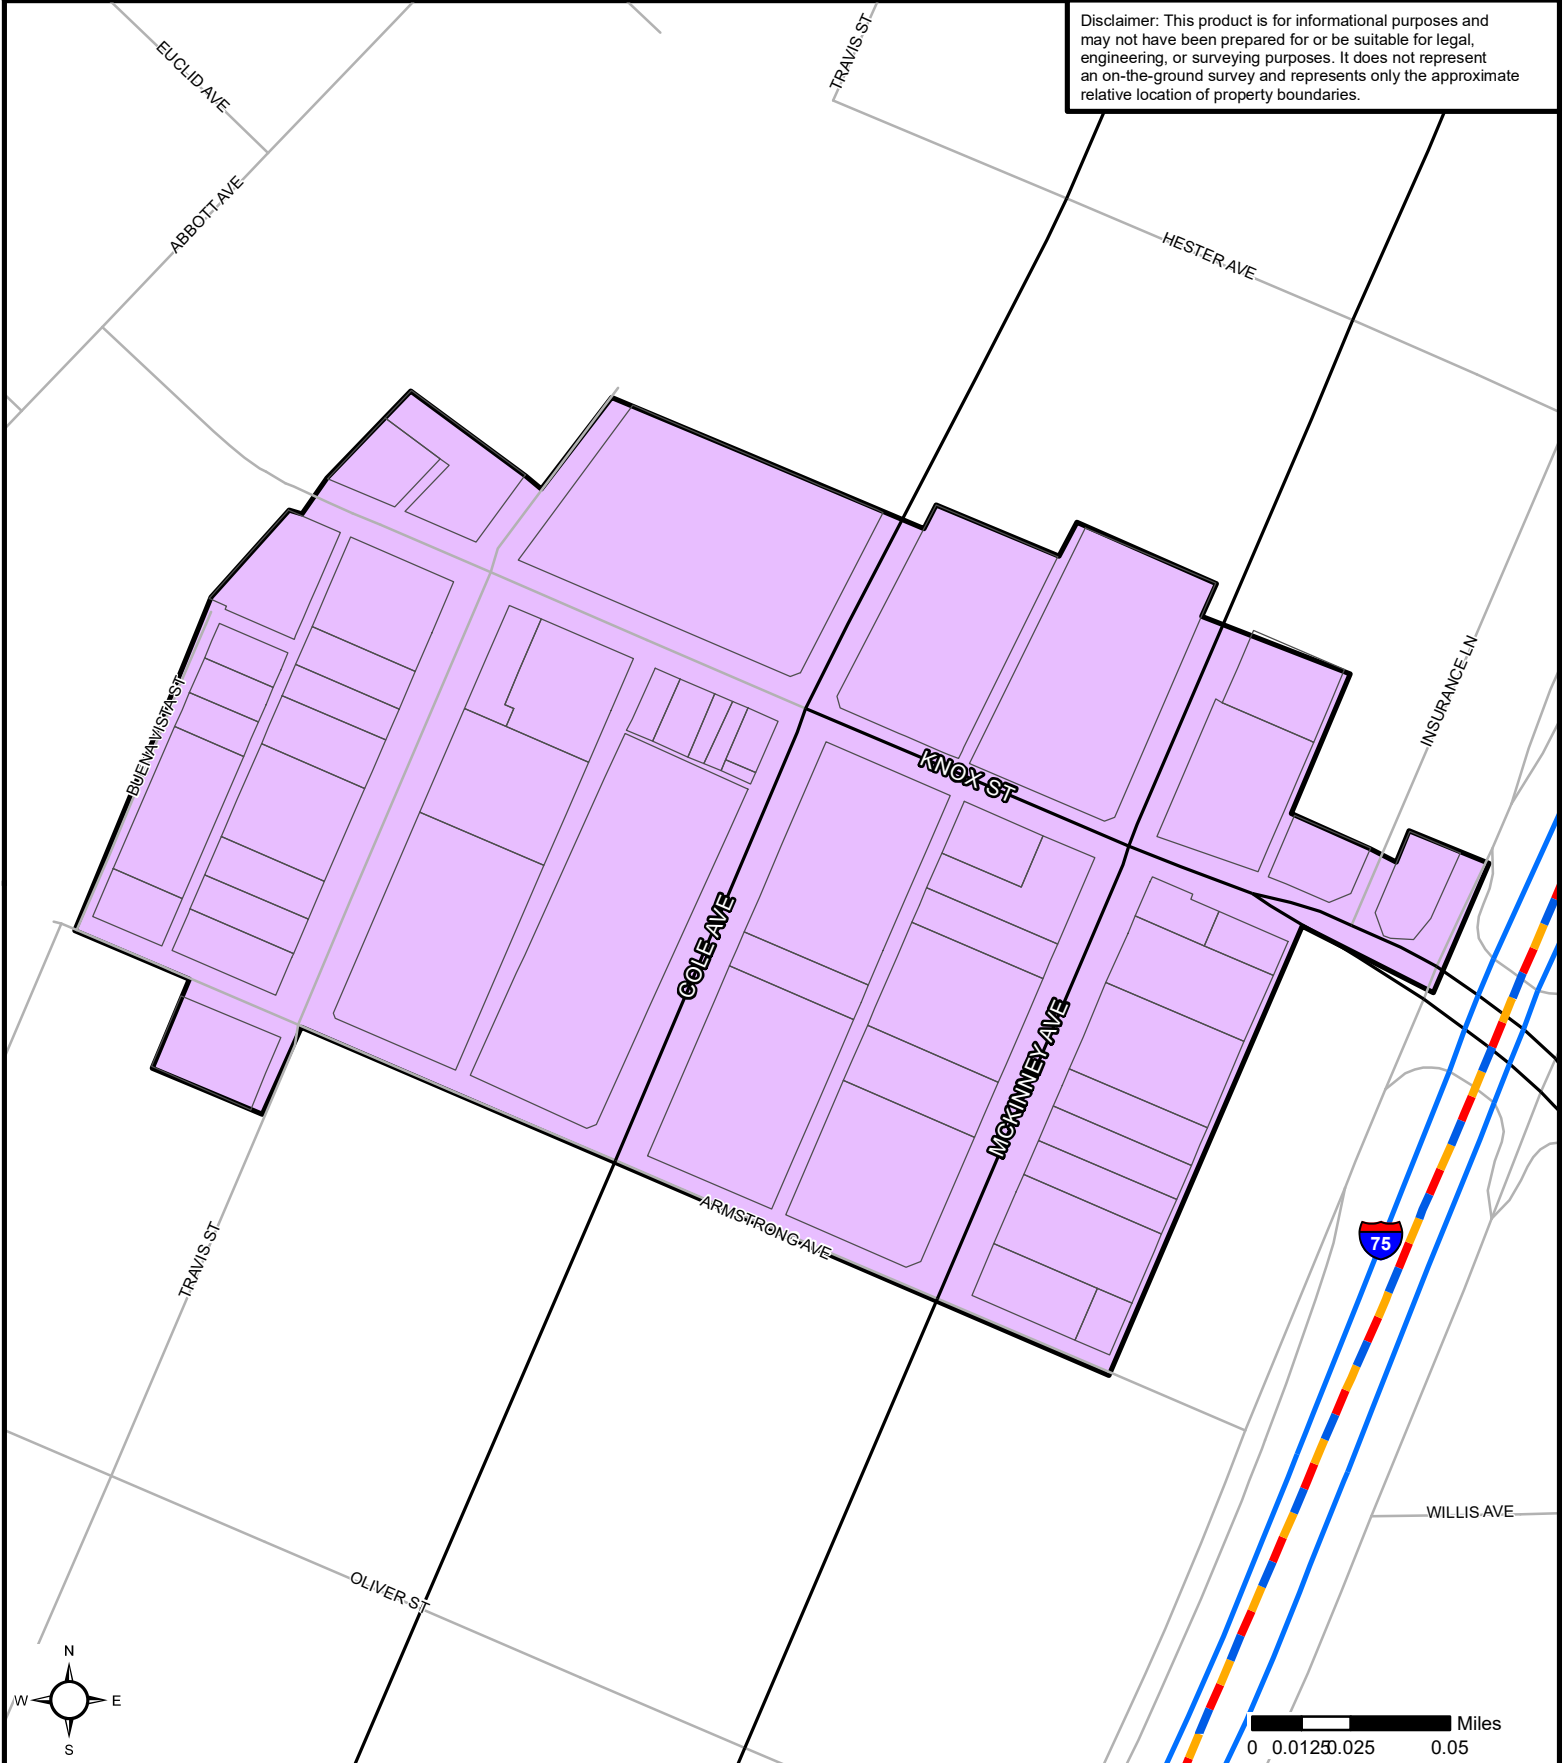

Knox Street PID Boundaries - Exhibit A

Disclaimer: This product is for informational purposes and may not have been prepared for or be suitable for legal, engineering, or surveying purposes. It does not represent an on-the-ground survey and represents only the approximate relative location of property boundaries.

Legend

- Knox Street - 2021
- Tax Parcels - 2021

Data Source: City of Dallas, 2021; DCAD, 2021.

- Freeway
- Tollway
- Highway
- Arterial
- Local Streets
- Rail Station
- DART Red Line
- DART Blue Line
- DART Green Line
- DART Orange Line
- Commuter Rail