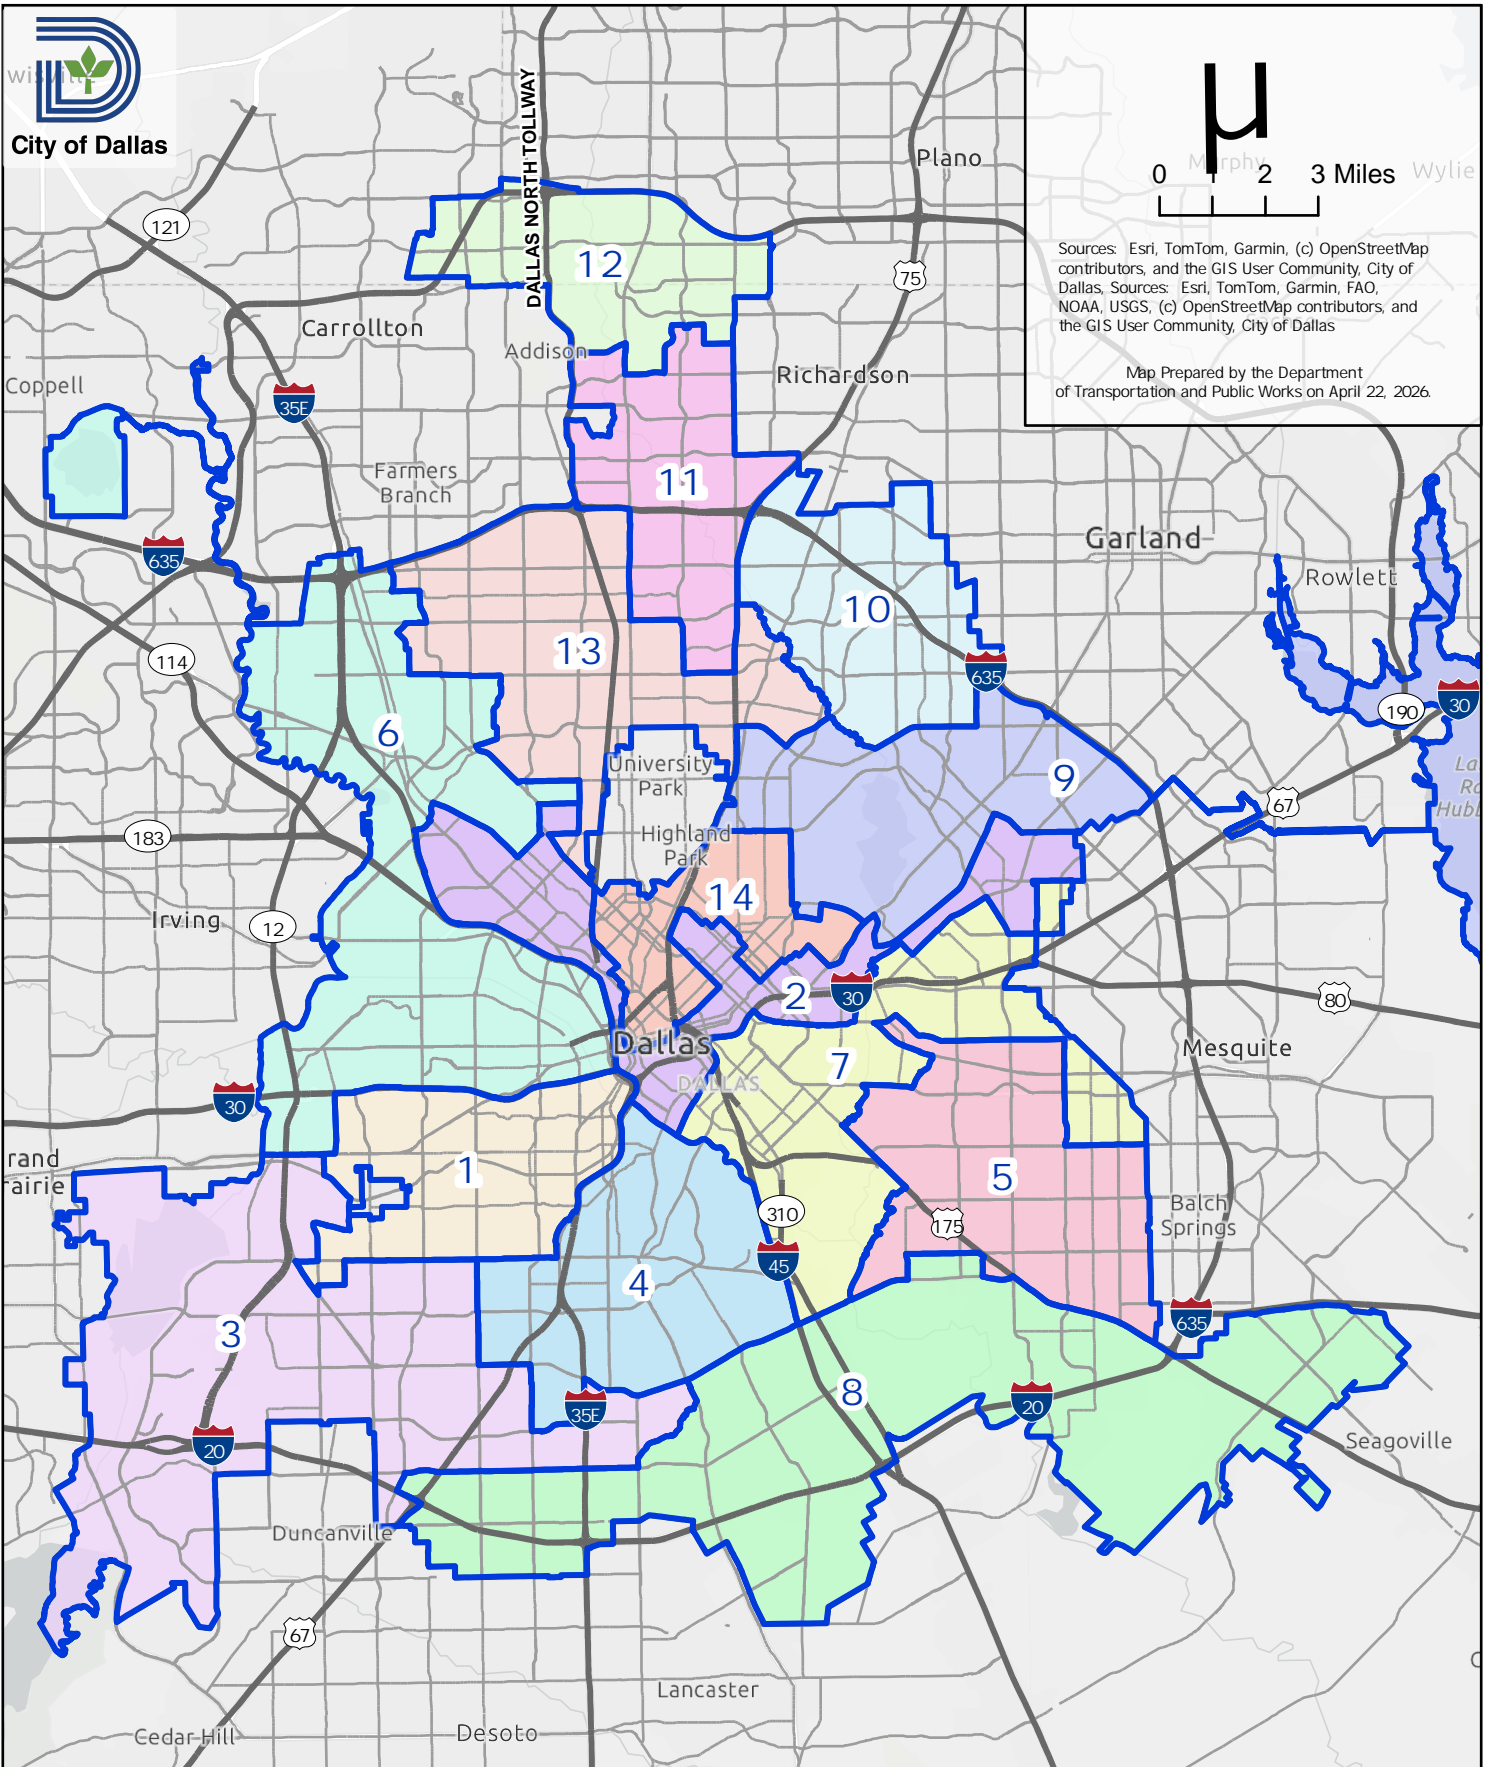

Council District

Sources: Esri, TomTom, Garmin, (c) OpenStreetMap contributors, and the GIS User Community, City of Dallas. Sources: Esri, TomTom, Garmin, FAO, NOAA, USGS, (c) OpenStreetMap contributors, and the GIS User Community, City of Dallas

Map Prepared by the Department of Transportation and Public Works on April 22, 2026.