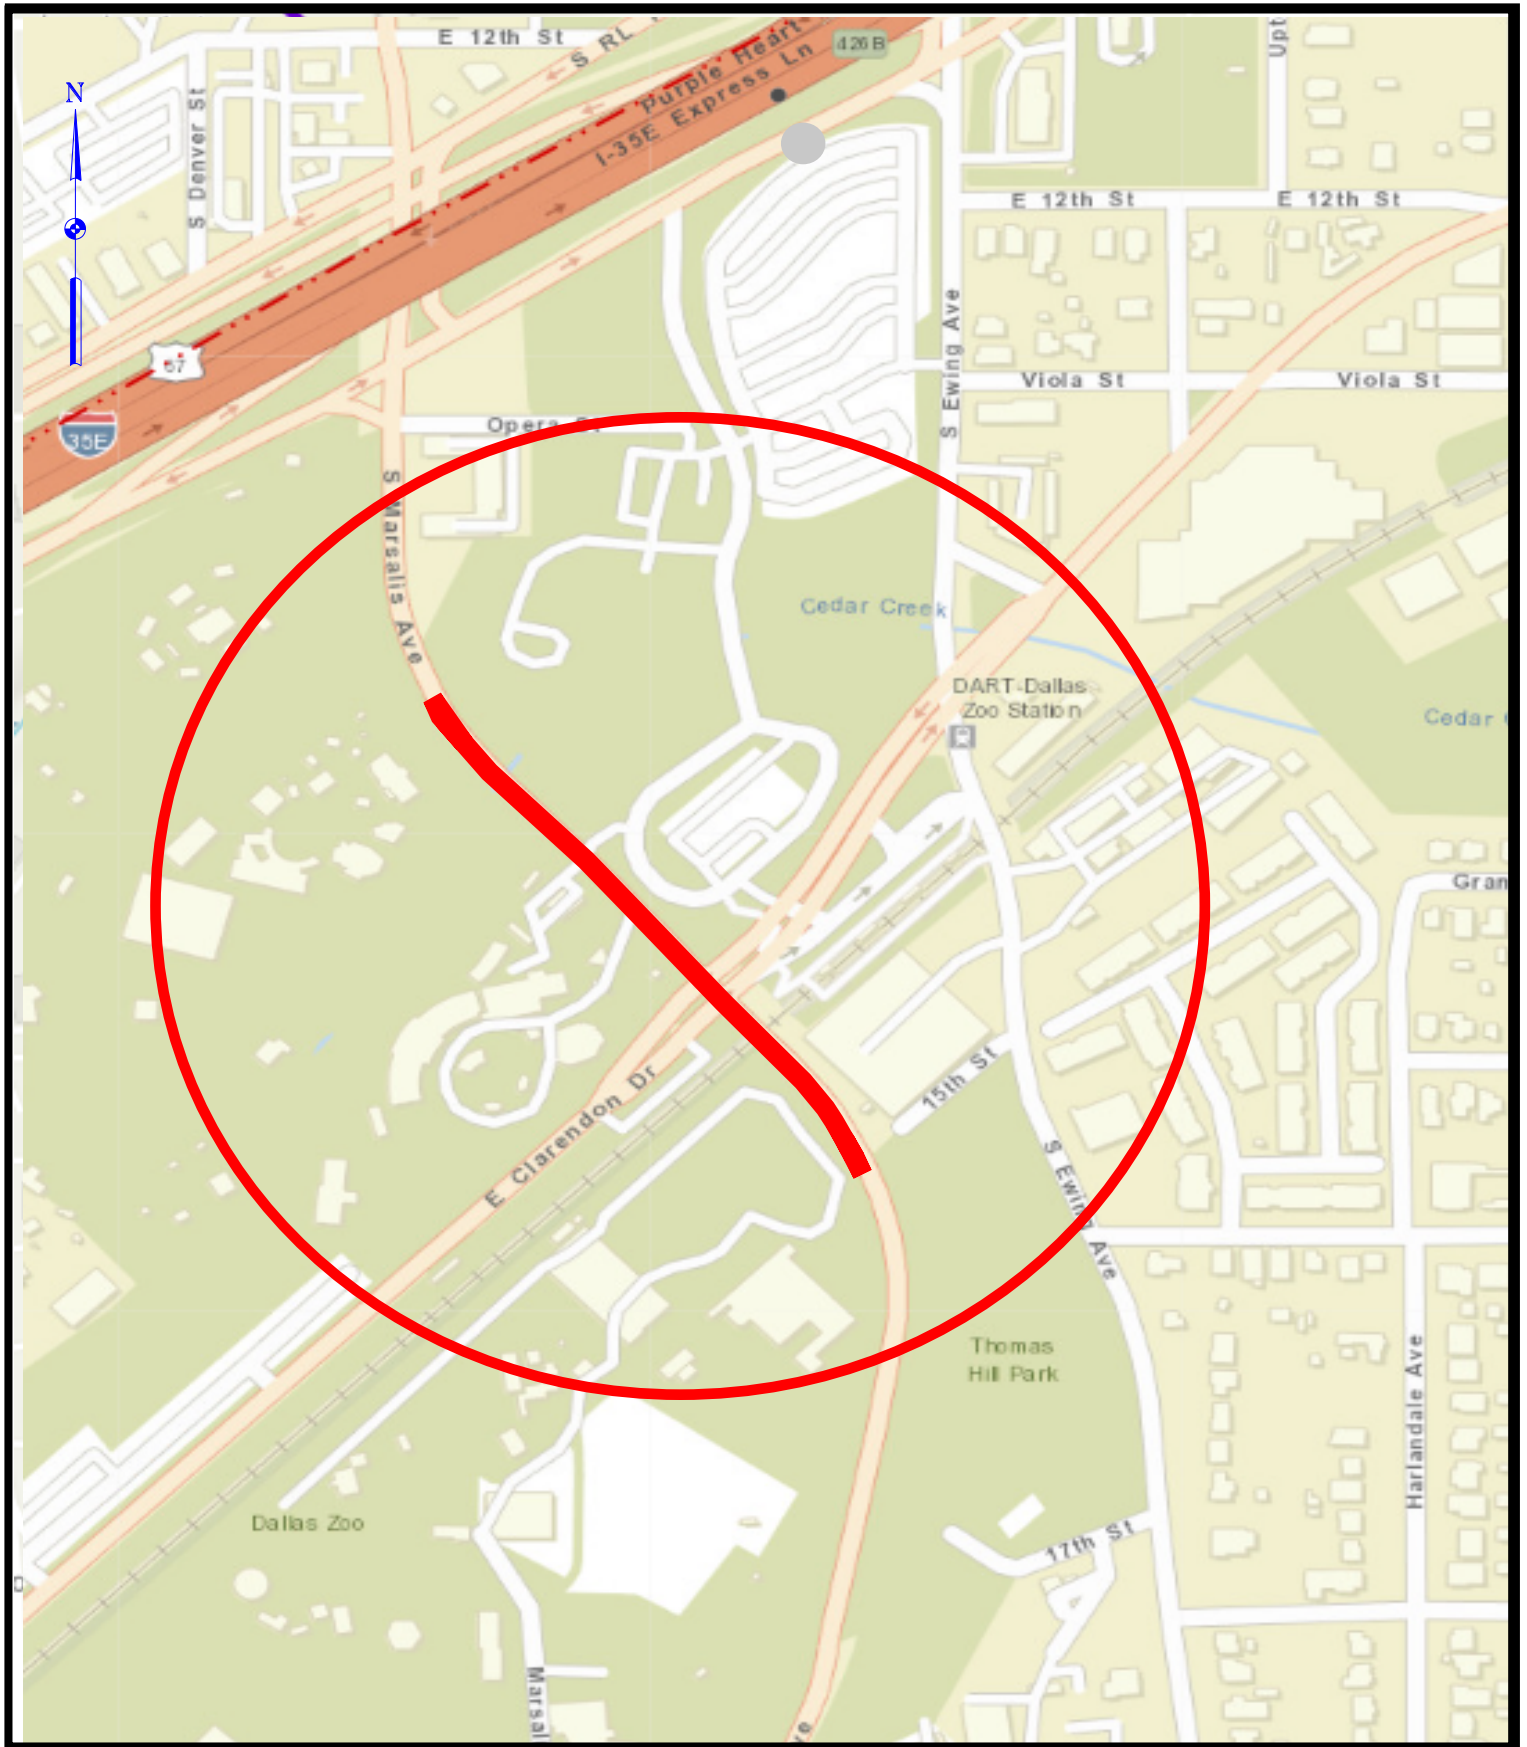

**BRIDGE REPAIR GROUP 17-0001
MARSALIS AVENUE BRIDGE OVER CEDAR CREEK/ DALLAS ZOO
BRIDGE REPAIR**

COUNCIL DISTRICT 4