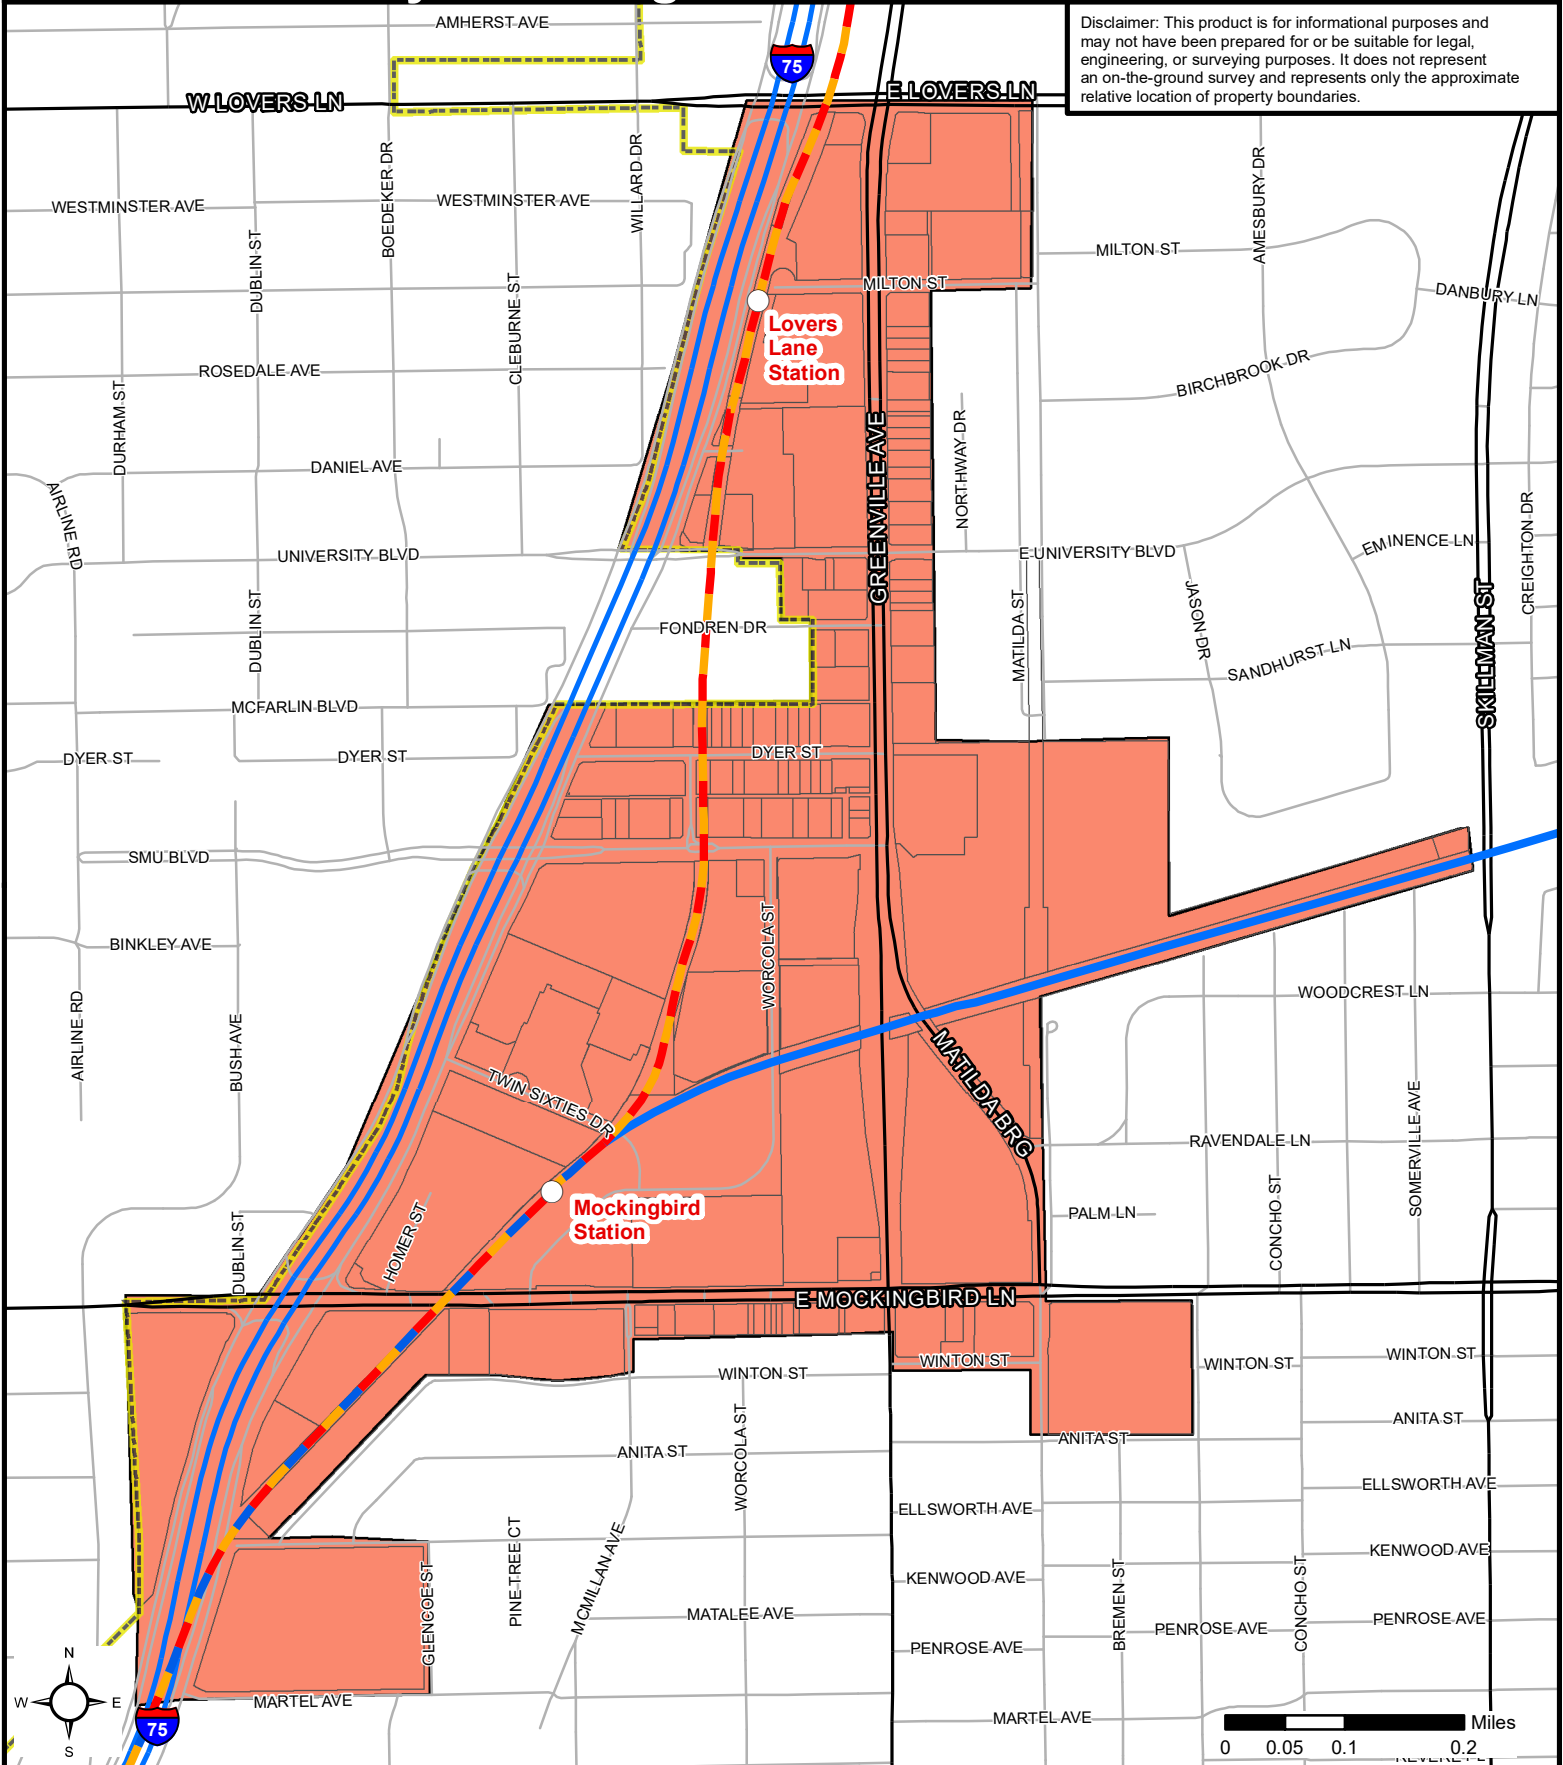

# University Crossing PID Boundaries - Exhibit A

Disclaimer: This product is for informational purposes and may not have been prepared for or be suitable for legal, engineering, or surveying purposes. It does not represent an on-the-ground survey and represents only the approximate relative location of property boundaries.

### Legend

- University Crossing - 2021
- Tax Parcels - 2021
- City of Dallas

- Freeway
- Tollway
- Highway
- Arterial
- Local Streets
- Rail Station
- DART Red Line
- DART Blue Line
- DART Green Line
- DART Orange Line
- Commuter Rail