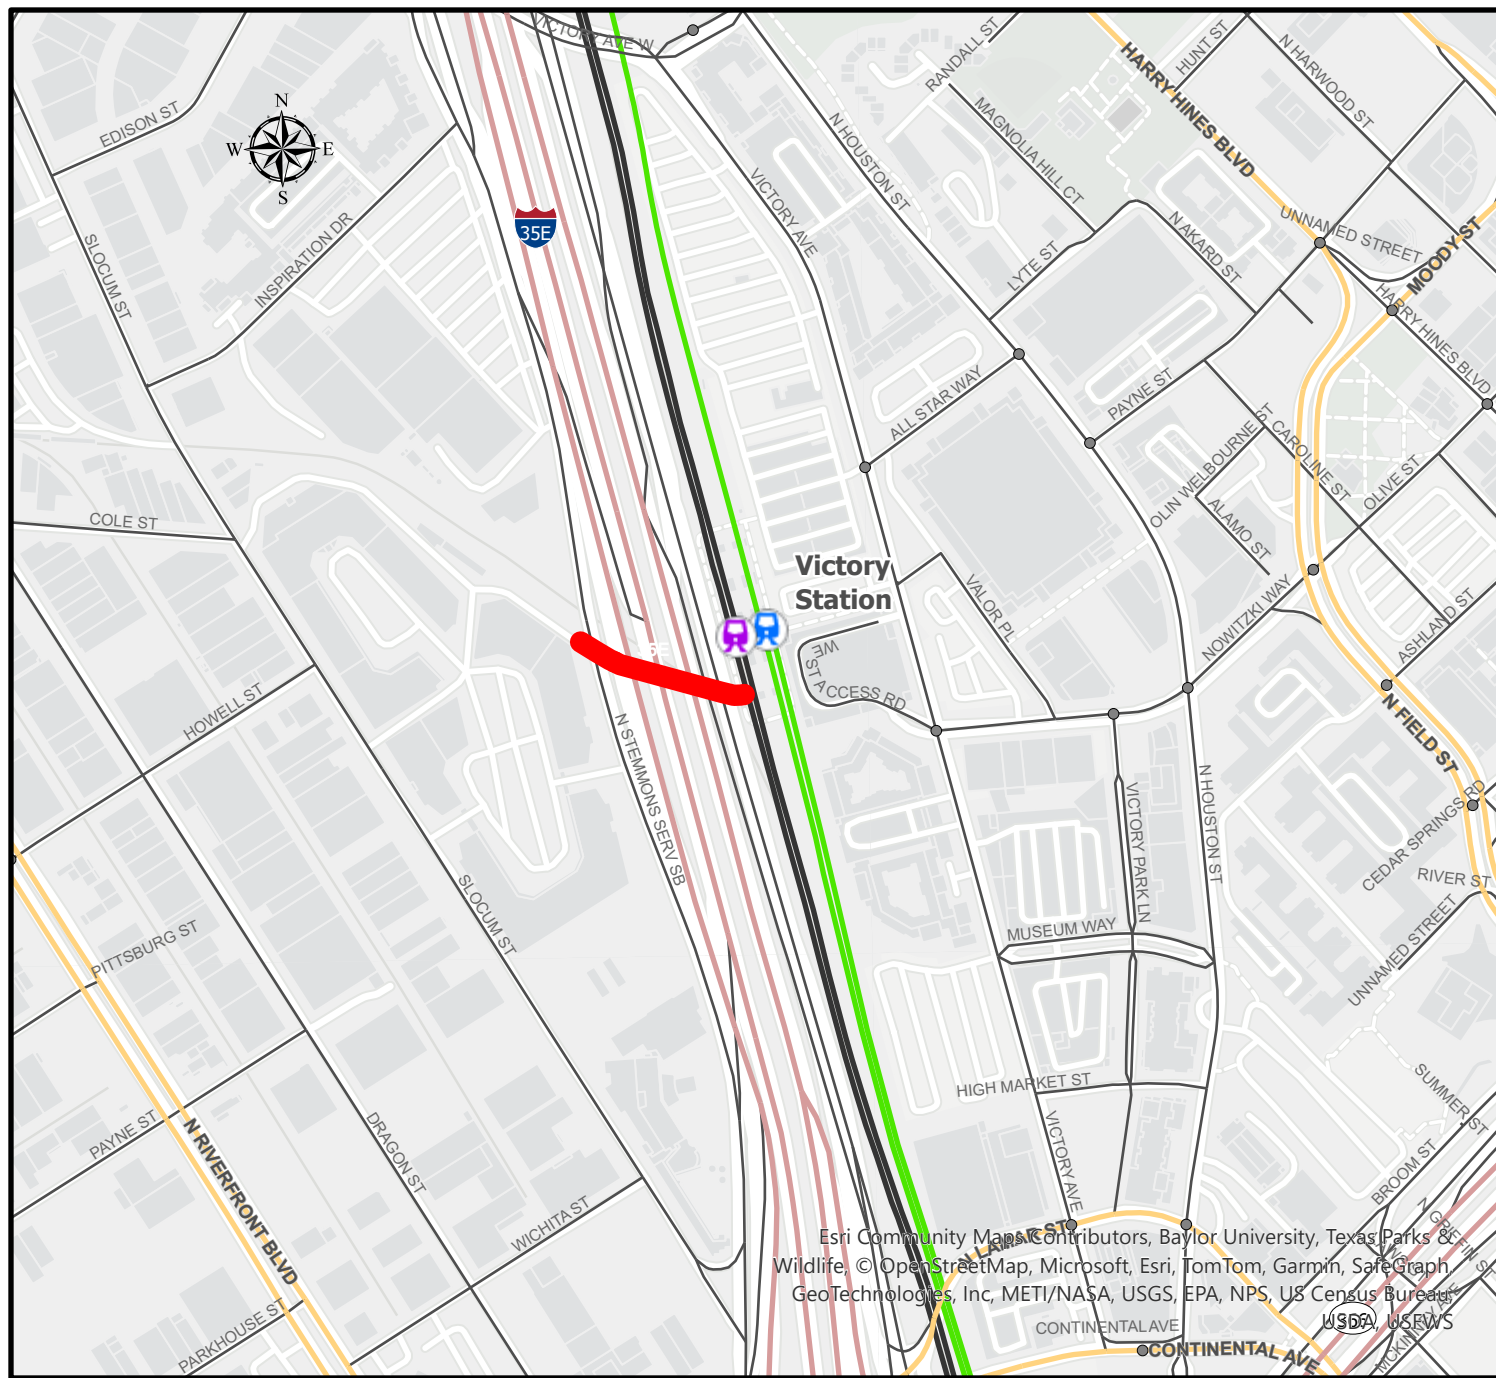

# Victory Station Pedestrian Crossing

 Project Limits

 Dallas

Council District 2, 6

Esri Community Maps Contributors, Baylor University, Texas Parks & Wildlife, © OpenStreetMap, Microsoft, Esri, TomTom, Garmin, SafeGraph, GeoTechnologies, Inc, METI/NASA, USGS, EPA, NPS, US Census Bureau, USDA, USFWS