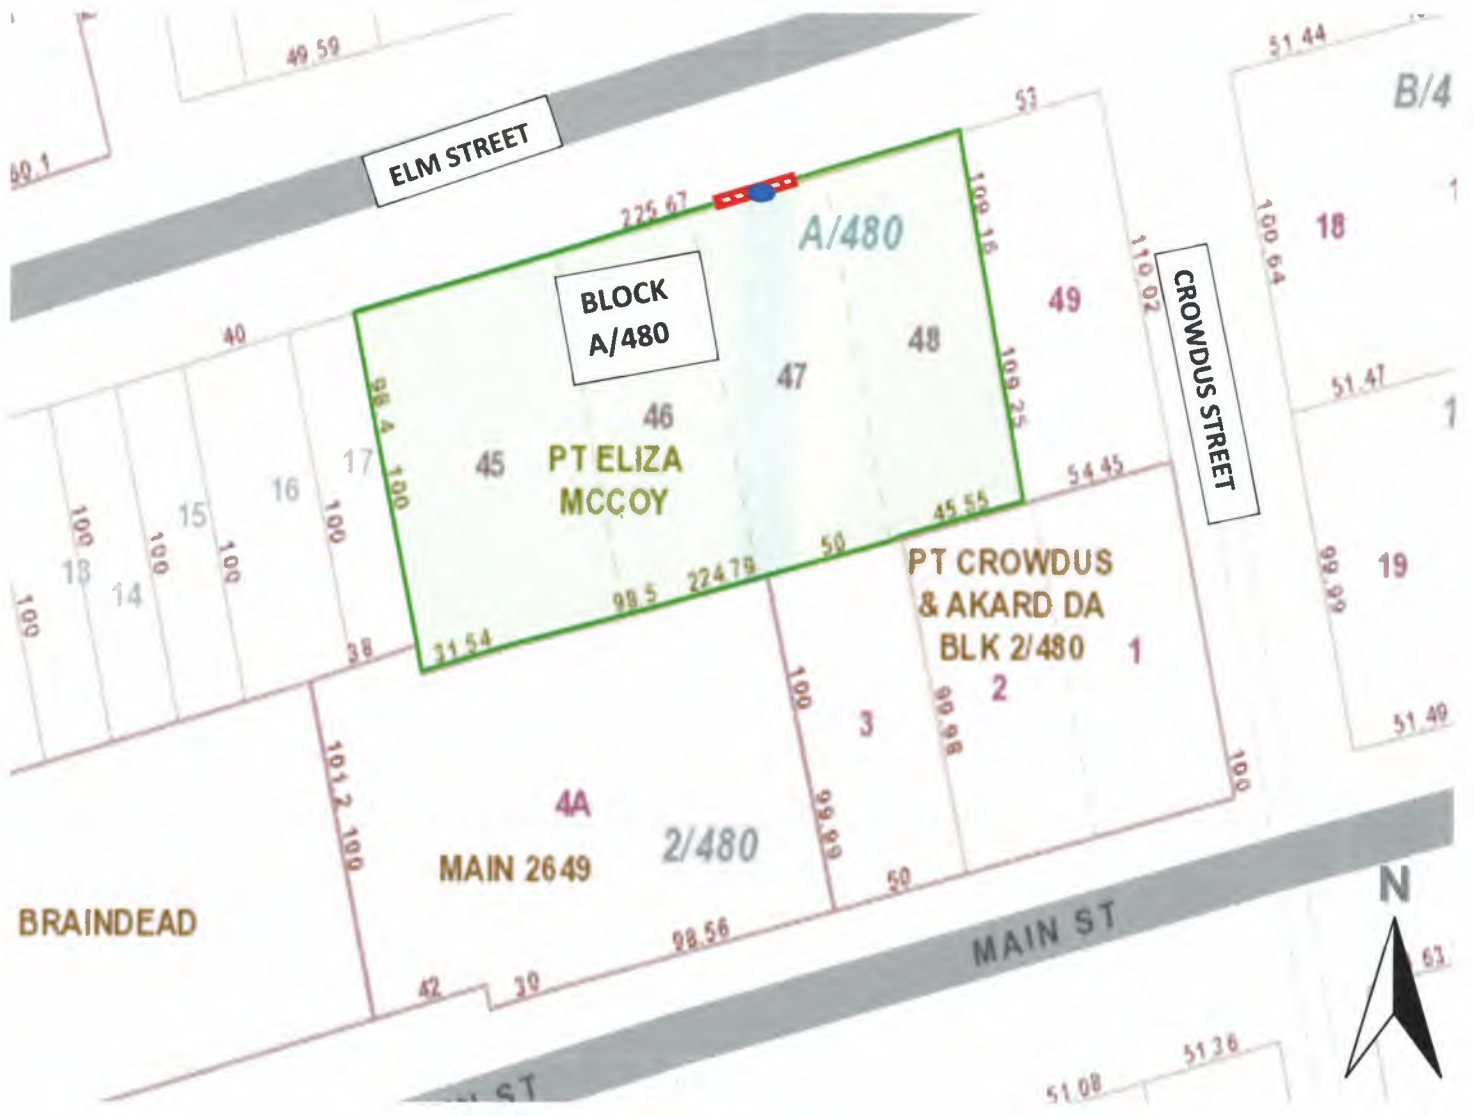

EXHIBIT A

Sidewalk Café 

A-Sign 

Total Square feet = 77