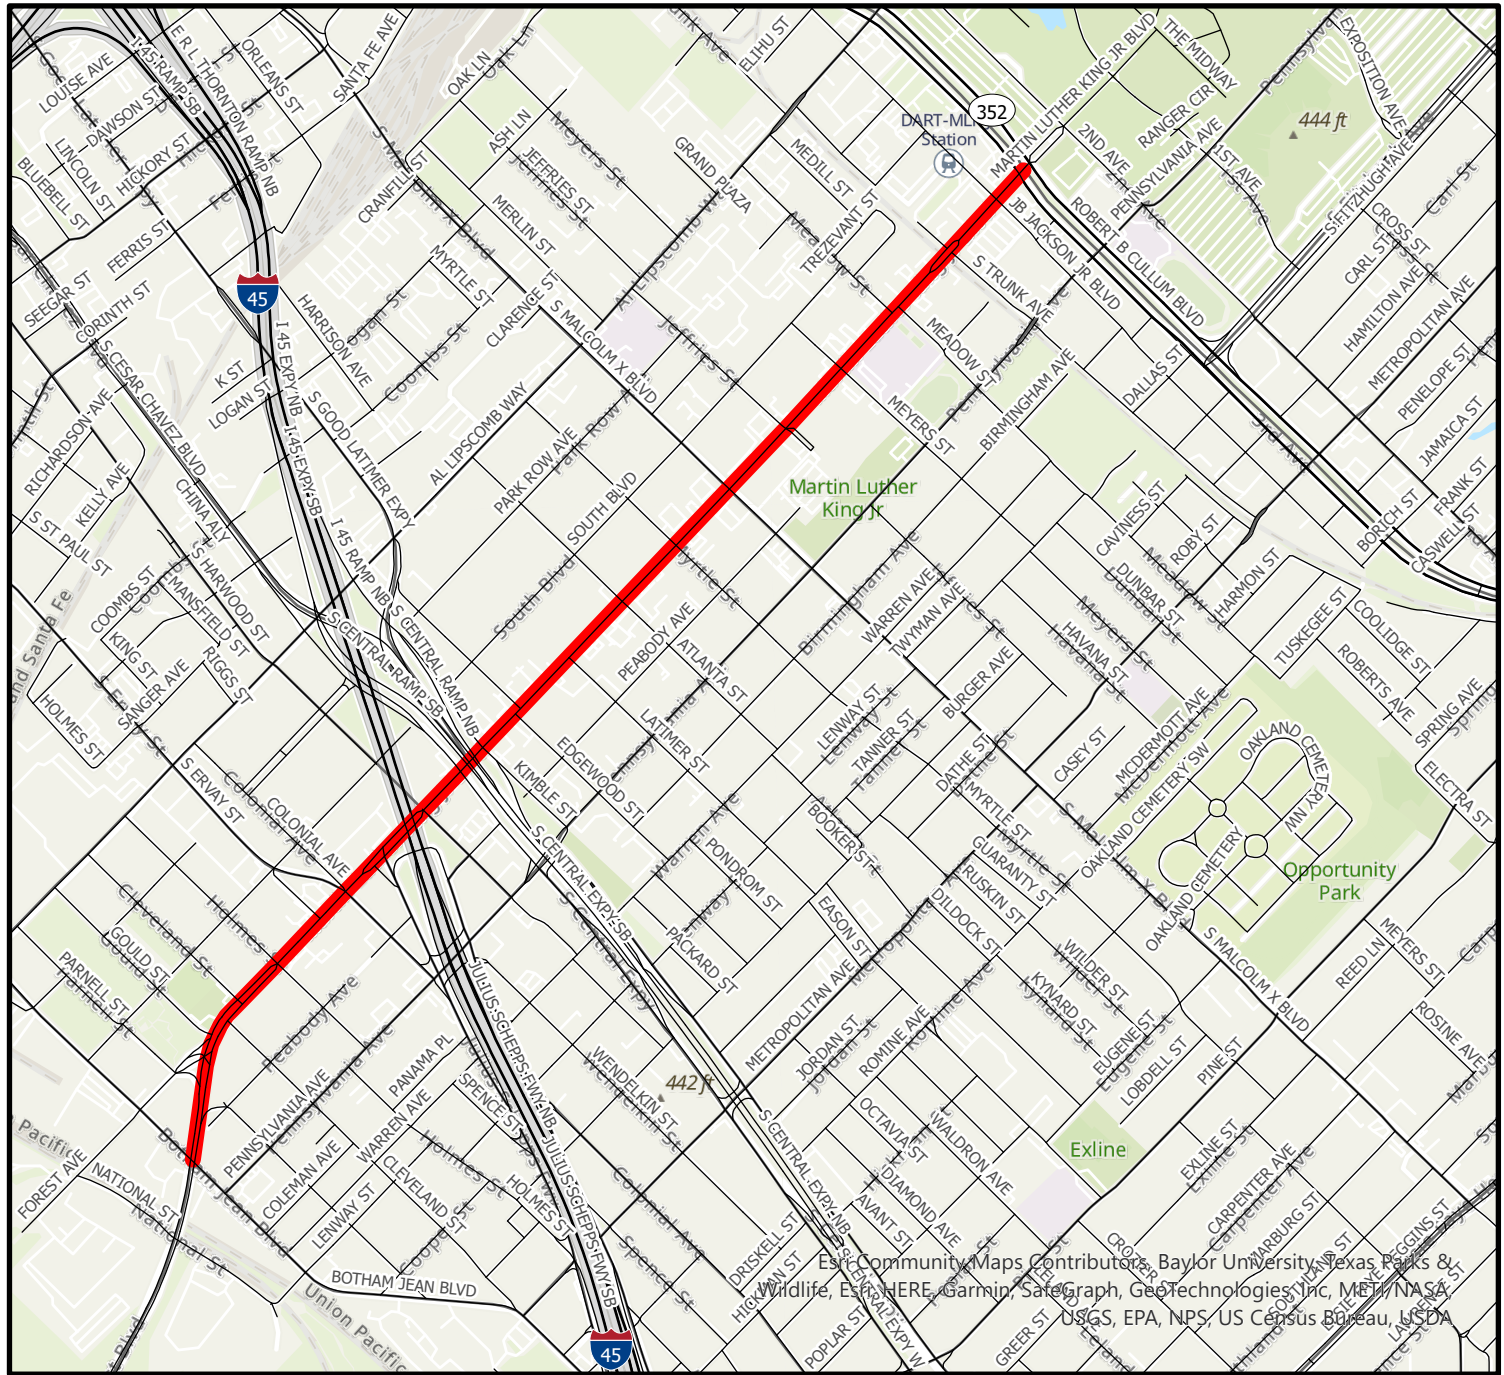

Martin Luther King Junior Boulevard from Robert B Cullum Boulevard (SH 352) to Botham Jean Boulevard

CSJ # 0918-47-375

-  Project Limits
-  CityLimit

Council District 7

Esri, Community Maps Contributor, Baylor University, Texas Parks & Wildlife, Esri, HERE, Garmin, Swagrad, GeoTechnologies, Inc, METI, NASA, USGS, EPA, NPS, US Census Bureau, USDA