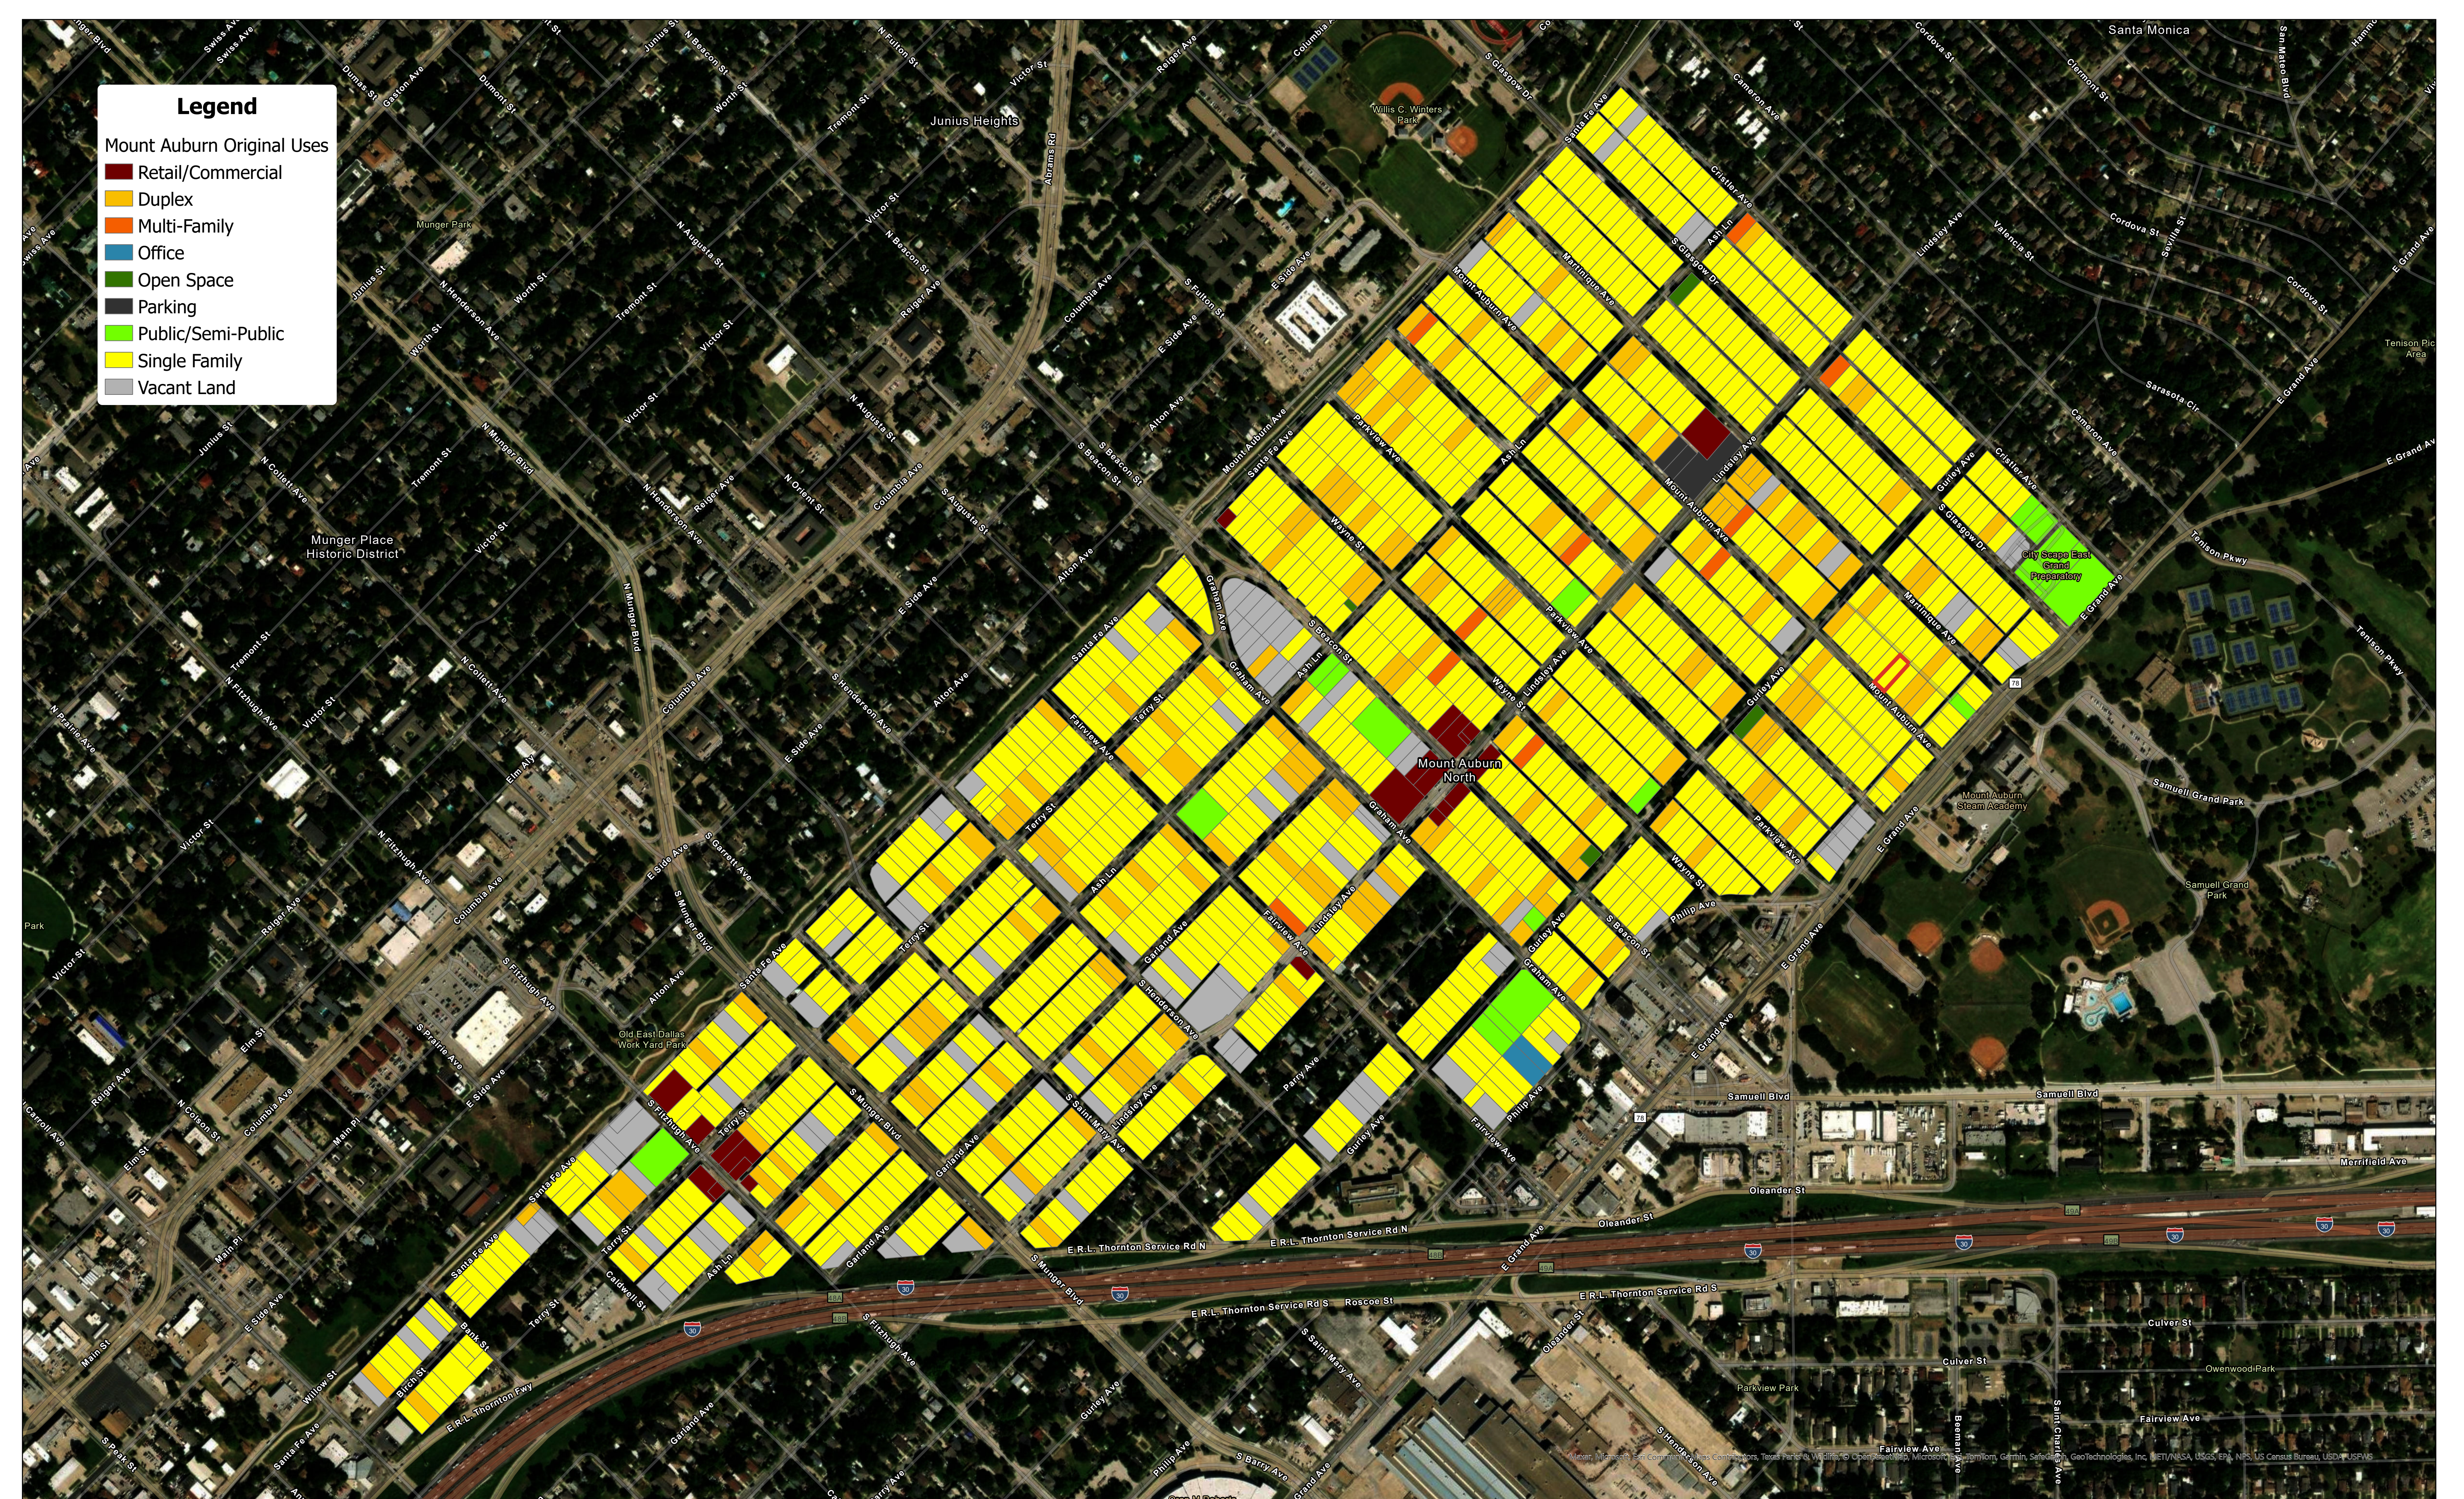

Legend

Mount Auburn Original Uses

- Retail/Commercial
- Duplex
- Multi-Family
- Office
- Open Space
- Parking
- Public/Semi-Public
- Single Family
- Vacant Land

Mount Auburn - PD 134 Use Map