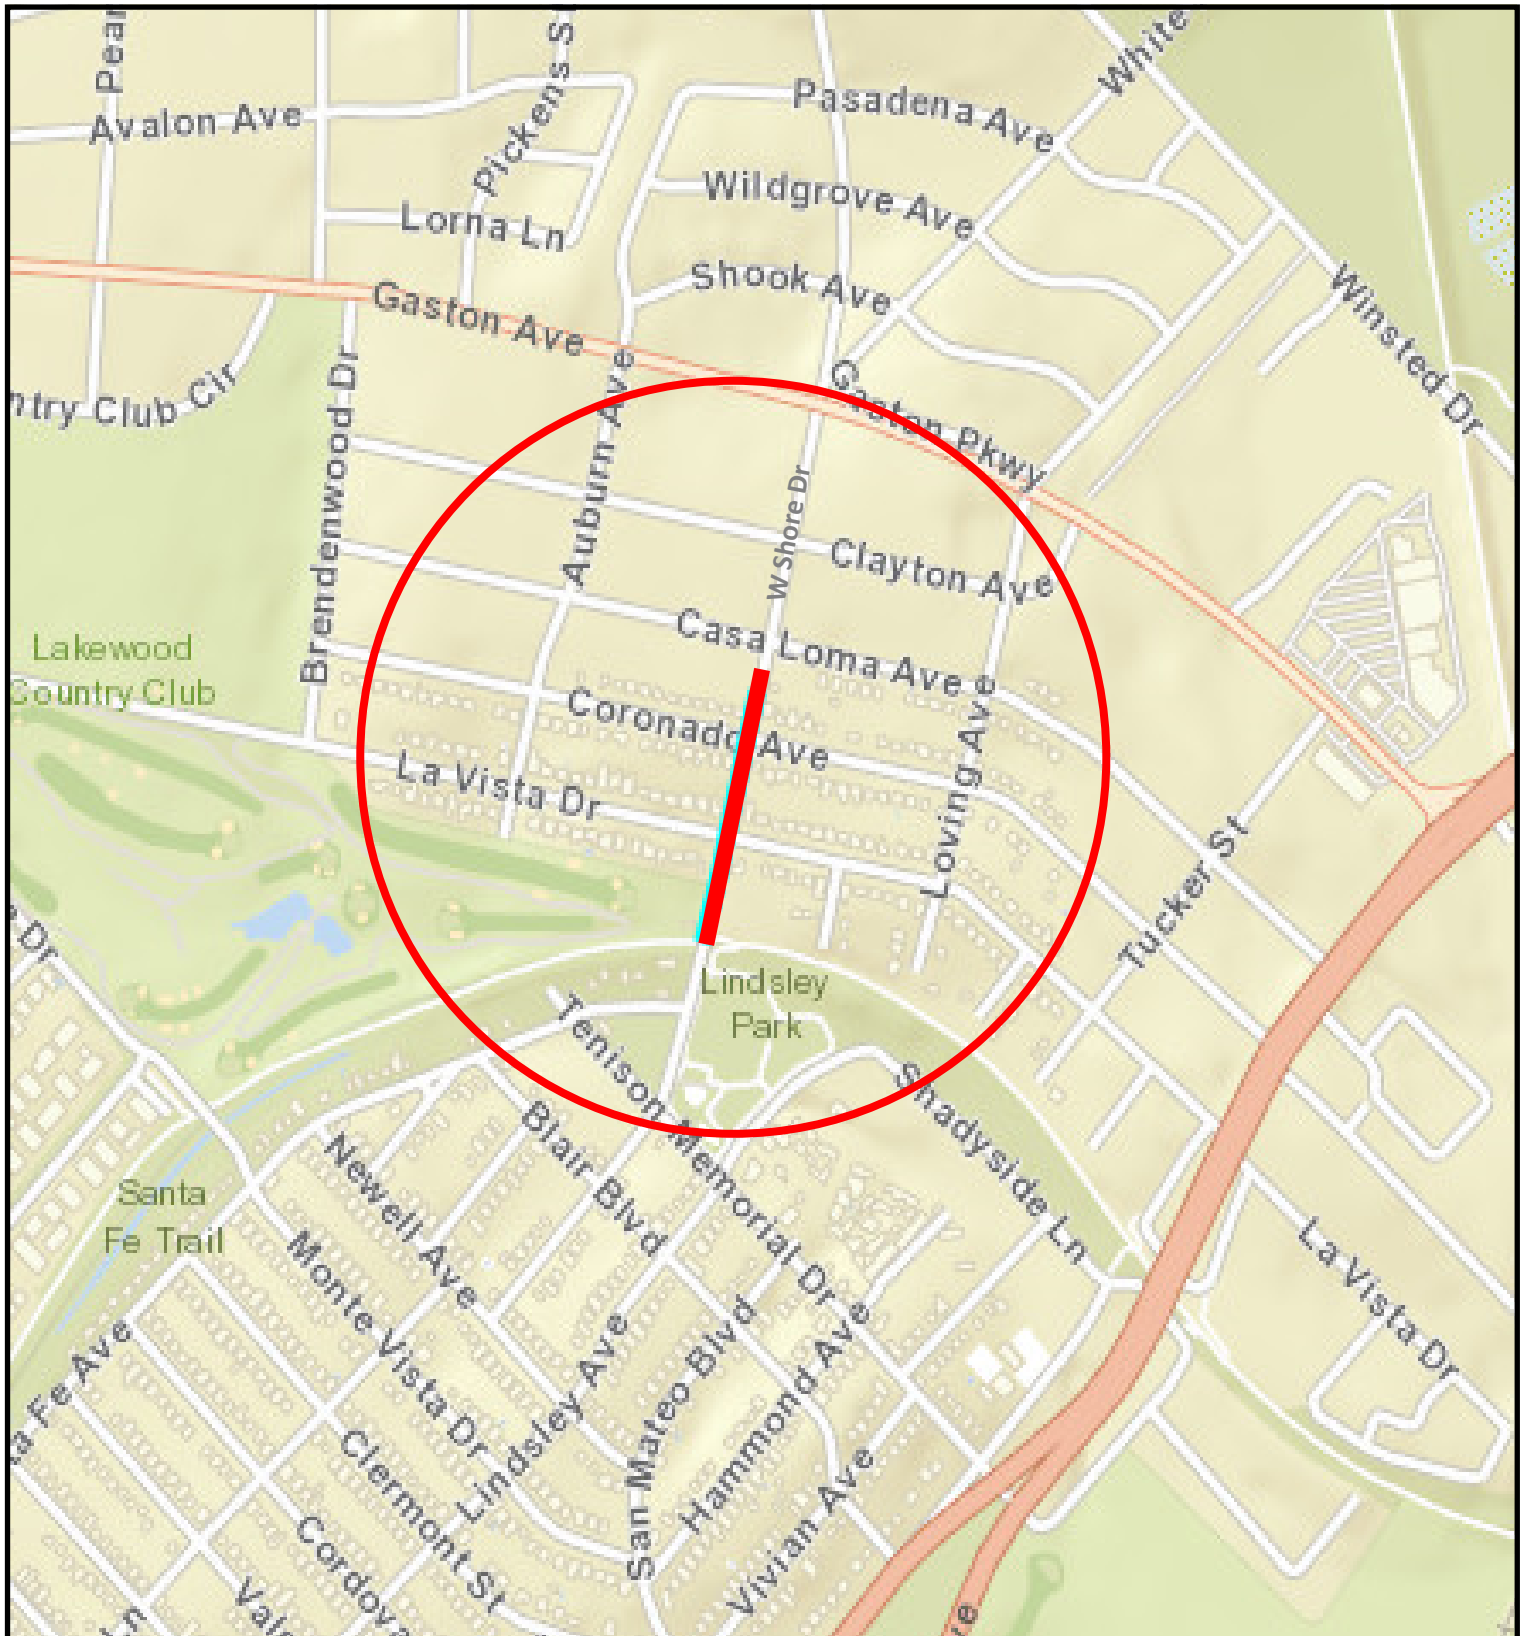

ALLEY PETITION
WEST AMHERST AVENUE & STANFORD AVENUE
FROM LINWOOD AVENUE TO BRIARWOOD LANE

COUNCIL DISTRICT 13

**ALLEY PETITION
GLENLEIGH DRIVE AND MANNING LANE
FROM EXISTING PAVEMENT TO MANCHESTER DRIVE**

COUNCIL DISTRICT 13

**ALLEY PETITION
PALO PINTO AVENUE & VELASCO AVENUE
FROM CONCHO STREET TO SKILLMAN STREET**

COUNCIL DISTRICT 14

TARGET NEIGHBORHOOD
5701-5745 PALO PINTO AVENUE &
5702-5746 VELASCO AVENUE (ALLEY)

COUNCIL DISTRICT 14

**TARGET NEIGHBORHOOD
WEST SHORE DRIVE FROM SANTA FE TRAIL
TO ALLEY NORTH OF CORONADO AVENUE**

COUNCIL DISTRICT 14

STREET PETITION
DIRK STREET - ALLEY SOUTH OF MARTEL AVENUE
TO MARTEL AVENUE