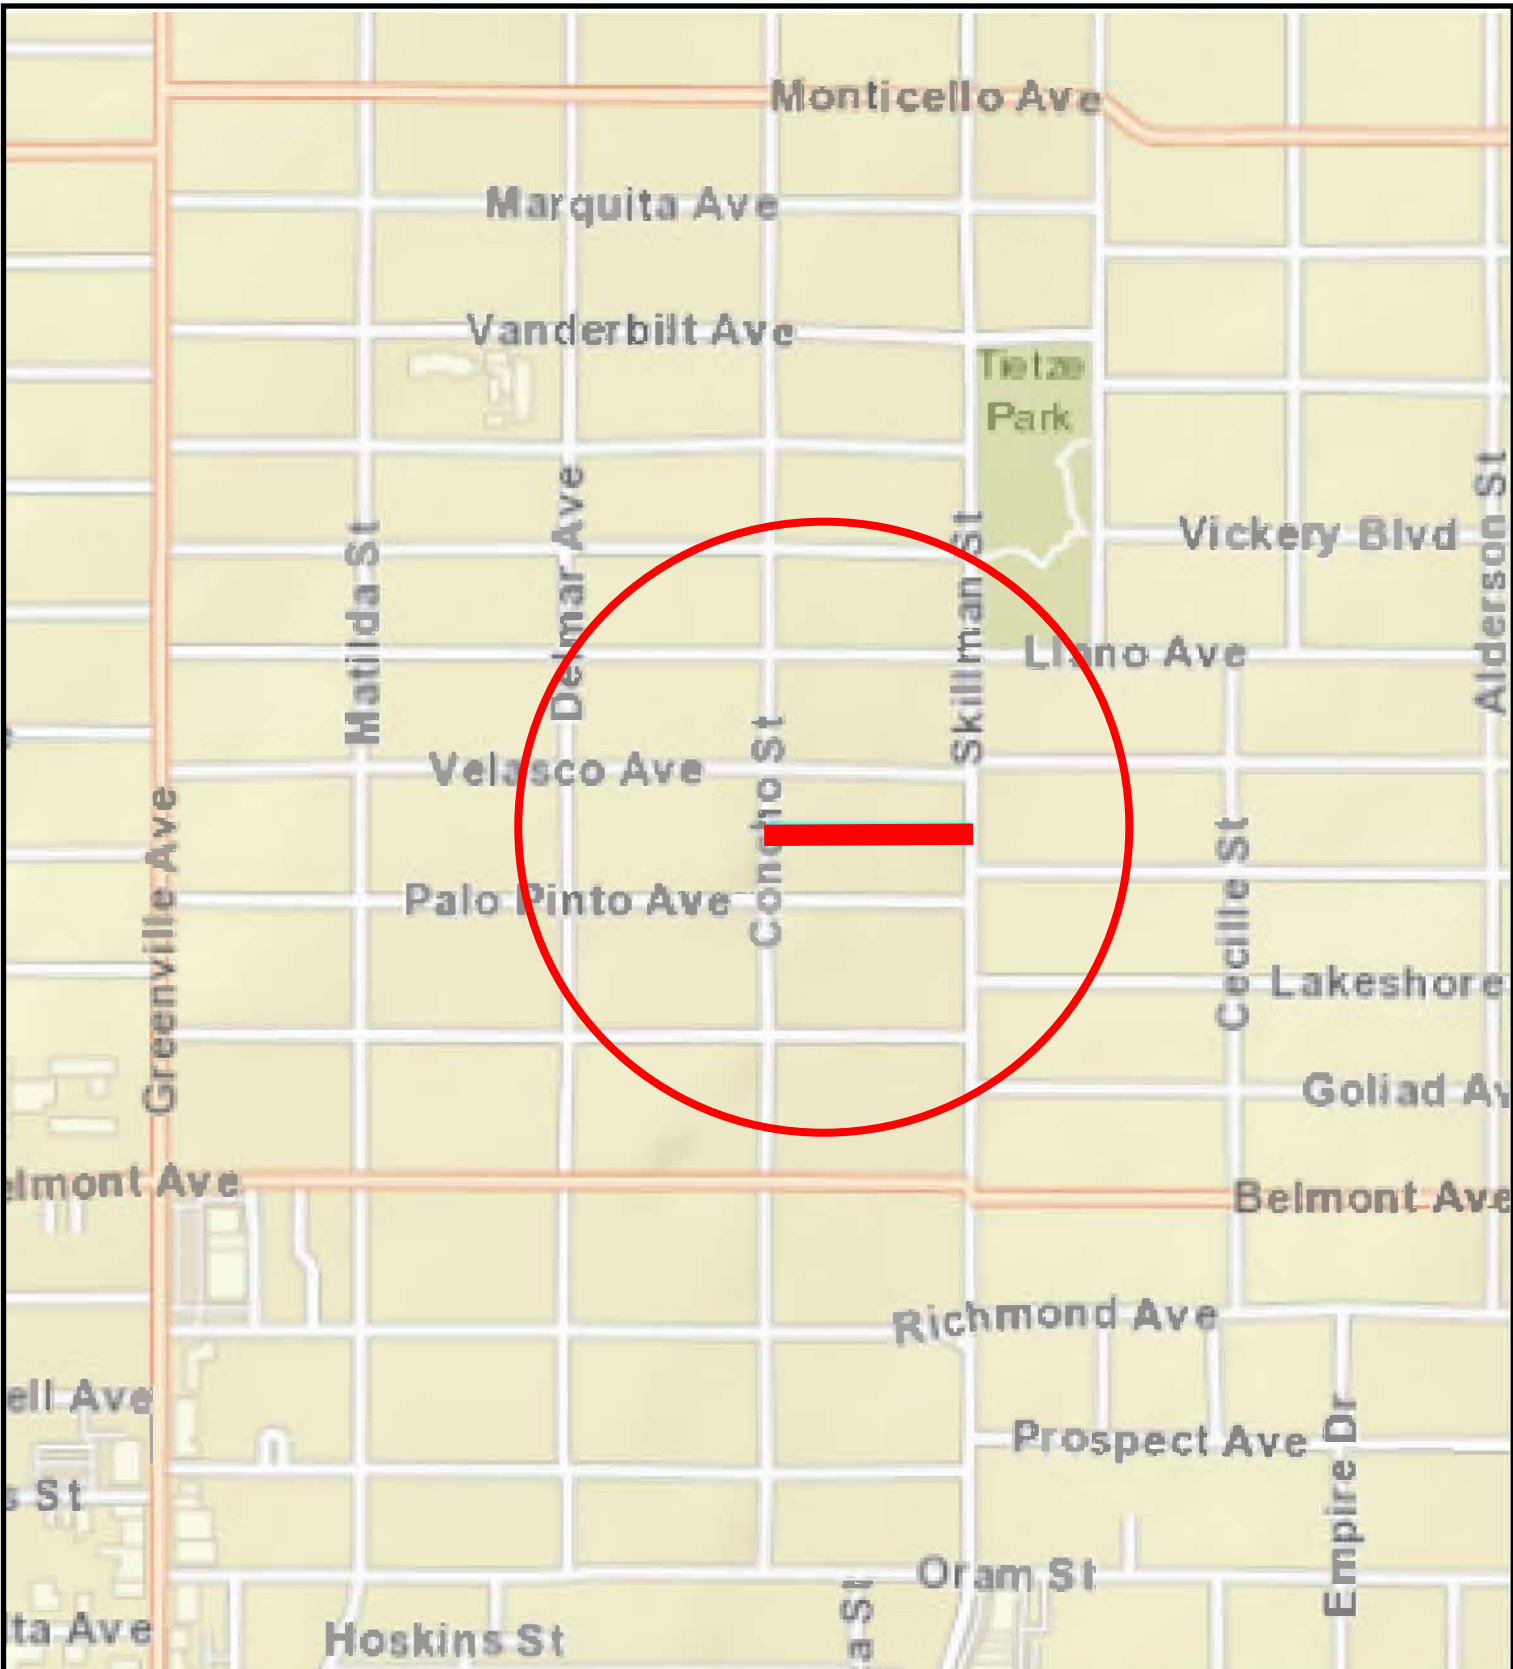

ALLEY PETITION
WEST AMHERST AVENUE & STANFORD AVENUE
FROM LINWOOD AVENUE TO BRIARWOOD LANE

COUNCIL DISTRICT 13

**ALLEY PETITION
GLENLEIGH DRIVE AND MANNING LANE
FROM EXISTING PAVEMENT TO MANCHESTER DRIVE**

COUNCIL DISTRICT 13

**ALLEY PETITION
PALO PINTO AVENUE & VELASCO AVENUE
FROM CONCHO STREET TO SKILLMAN STREET**

COUNCIL DISTRICT 14

TARGET NEIGHBORHOOD
5701-5745 PALO PINTO AVENUE &
5702-5746 VELASCO AVENUE (ALLEY)

COUNCIL DISTRICT 14

**TARGET NEIGHBORHOOD
WEST SHORE DRIVE FROM SANTA FE TRAIL
TO ALLEY NORTH OF CORONADO AVENUE**

COUNCIL DISTRICT 14

STREET PETITION
DIRK STREET - ALLEY SOUTH OF MARTEL AVENUE
TO MARTEL AVENUE