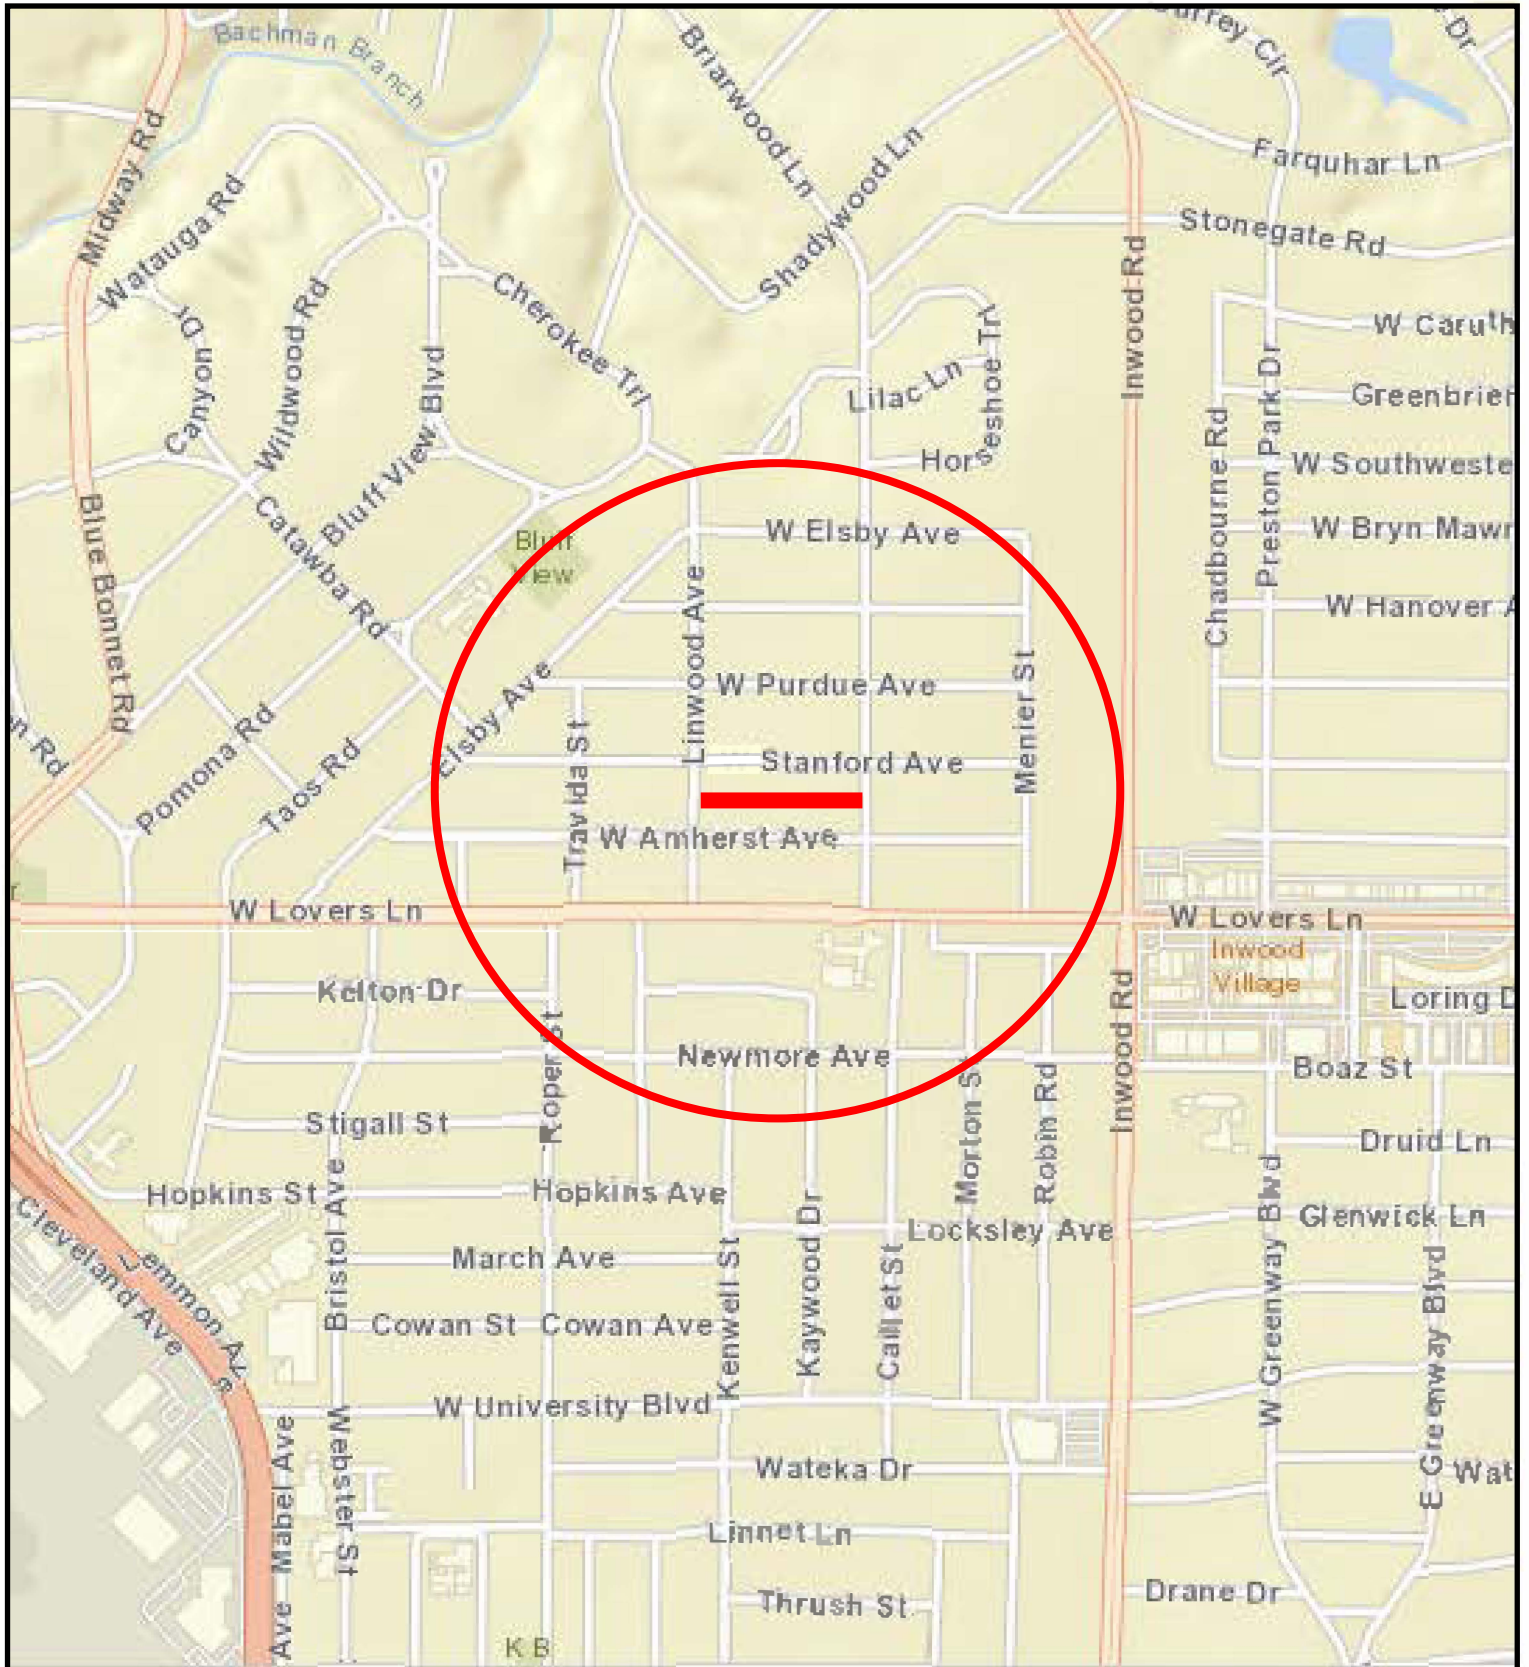

ALLEY PETITION
WEST AMHERST AVENUE & STANFORD AVENUE
FROM LINWOOD AVENUE TO BRIARWOOD LANE

COUNCIL DISTRICT 13

**ALLEY PETITION
GLENLEIGH DRIVE AND MANNING LANE
FROM EXISTING PAVEMENT TO MANCHESTER DRIVE**

COUNCIL DISTRICT 13

**ALLEY PETITION
PALO PINTO AVENUE & VELASCO AVENUE
FROM CONCHO STREET TO SKILLMAN STREET**

COUNCIL DISTRICT 14

TARGET NEIGHBORHOOD
5701-5745 PALO PINTO AVENUE &
5702-5746 VELASCO AVENUE (ALLEY)

COUNCIL DISTRICT 14

**TARGET NEIGHBORHOOD
WEST SHORE DRIVE FROM SANTA FE TRAIL
TO ALLEY NORTH OF CORONADO AVENUE**

COUNCIL DISTRICT 14

STREET PETITION
DIRK STREET - ALLEY SOUTH OF MARTEL AVENUE
TO MARTEL AVENUE