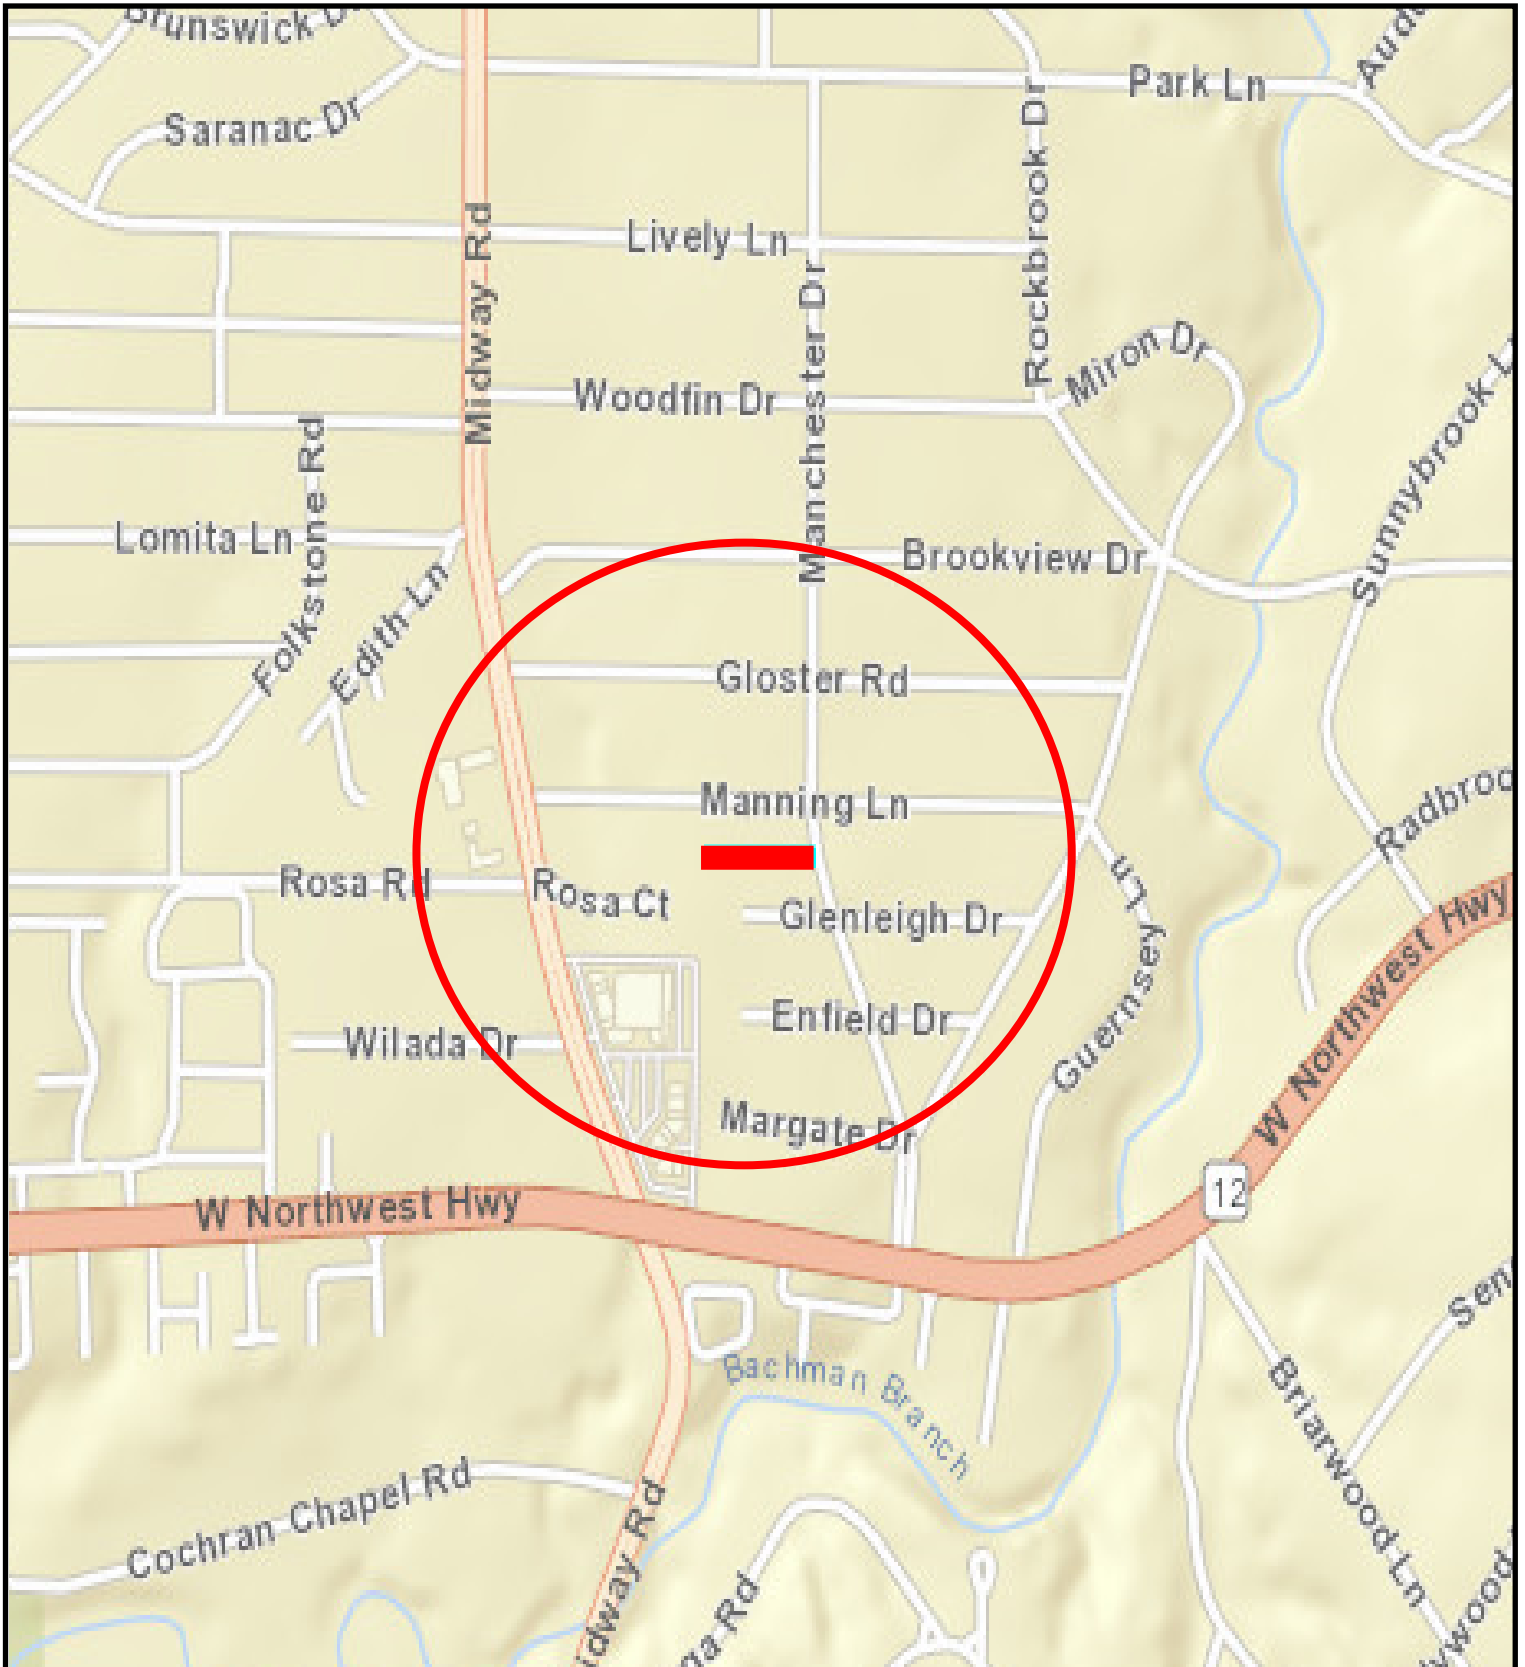

ALLEY PETITION
WEST AMHERST AVENUE & STANFORD AVENUE
FROM LINWOOD AVENUE TO BRIARWOOD LANE

COUNCIL DISTRICT 13

**ALLEY PETITION
GLENLEIGH DRIVE AND MANNING LANE
FROM EXISTING PAVEMENT TO MANCHESTER DRIVE**

COUNCIL DISTRICT 13

**ALLEY PETITION
PALO PINTO AVENUE & VELASCO AVENUE
FROM CONCHO STREET TO SKILLMAN STREET**

COUNCIL DISTRICT 14

TARGET NEIGHBORHOOD
5701-5745 PALO PINTO AVENUE &
5702-5746 VELASCO AVENUE (ALLEY)

COUNCIL DISTRICT 14

**TARGET NEIGHBORHOOD
WEST SHORE DRIVE FROM SANTA FE TRAIL
TO ALLEY NORTH OF CORONADO AVENUE**

COUNCIL DISTRICT 14

STREET PETITION
DIRK STREET - ALLEY SOUTH OF MARTEL AVENUE
TO MARTEL AVENUE