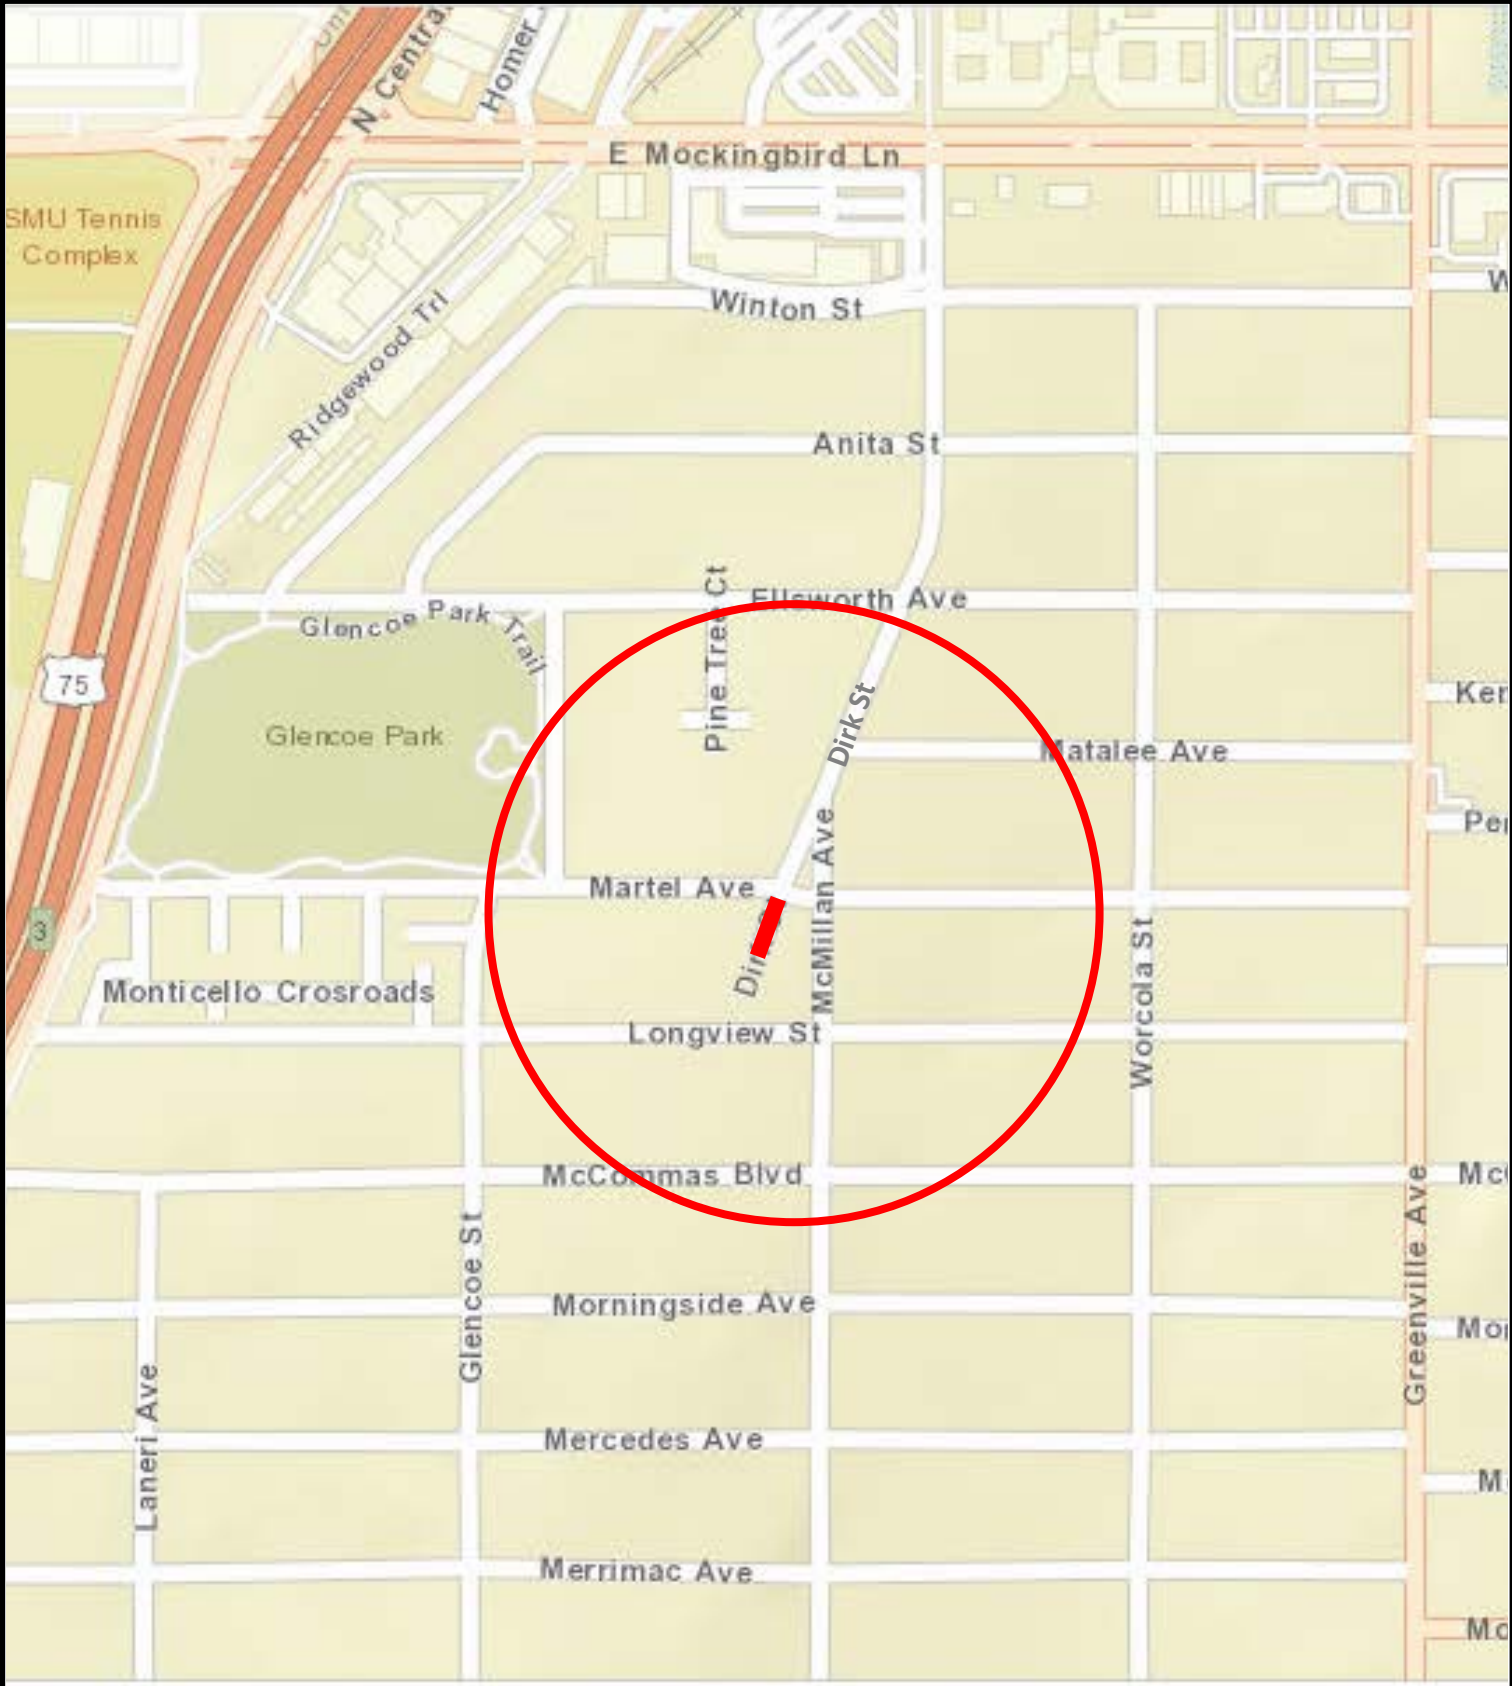

ALLEY PETITION
WEST AMHERST AVENUE & STANFORD AVENUE
FROM LINWOOD AVENUE TO BRIARWOOD LANE

COUNCIL DISTRICT 13

**ALLEY PETITION
GLENLEIGH DRIVE AND MANNING LANE
FROM EXISTING PAVEMENT TO MANCHESTER DRIVE**

COUNCIL DISTRICT 13

**ALLEY PETITION
PALO PINTO AVENUE & VELASCO AVENUE
FROM CONCHO STREET TO SKILLMAN STREET**

COUNCIL DISTRICT 14

TARGET NEIGHBORHOOD
5701-5745 PALO PINTO AVENUE &
5702-5746 VELASCO AVENUE (ALLEY)

COUNCIL DISTRICT 14

**TARGET NEIGHBORHOOD
WEST SHORE DRIVE FROM SANTA FE TRAIL
TO ALLEY NORTH OF CORONADO AVENUE**

COUNCIL DISTRICT 14

STREET PETITION
DIRK STREET - ALLEY SOUTH OF MARTEL AVENUE
TO MARTEL AVENUE