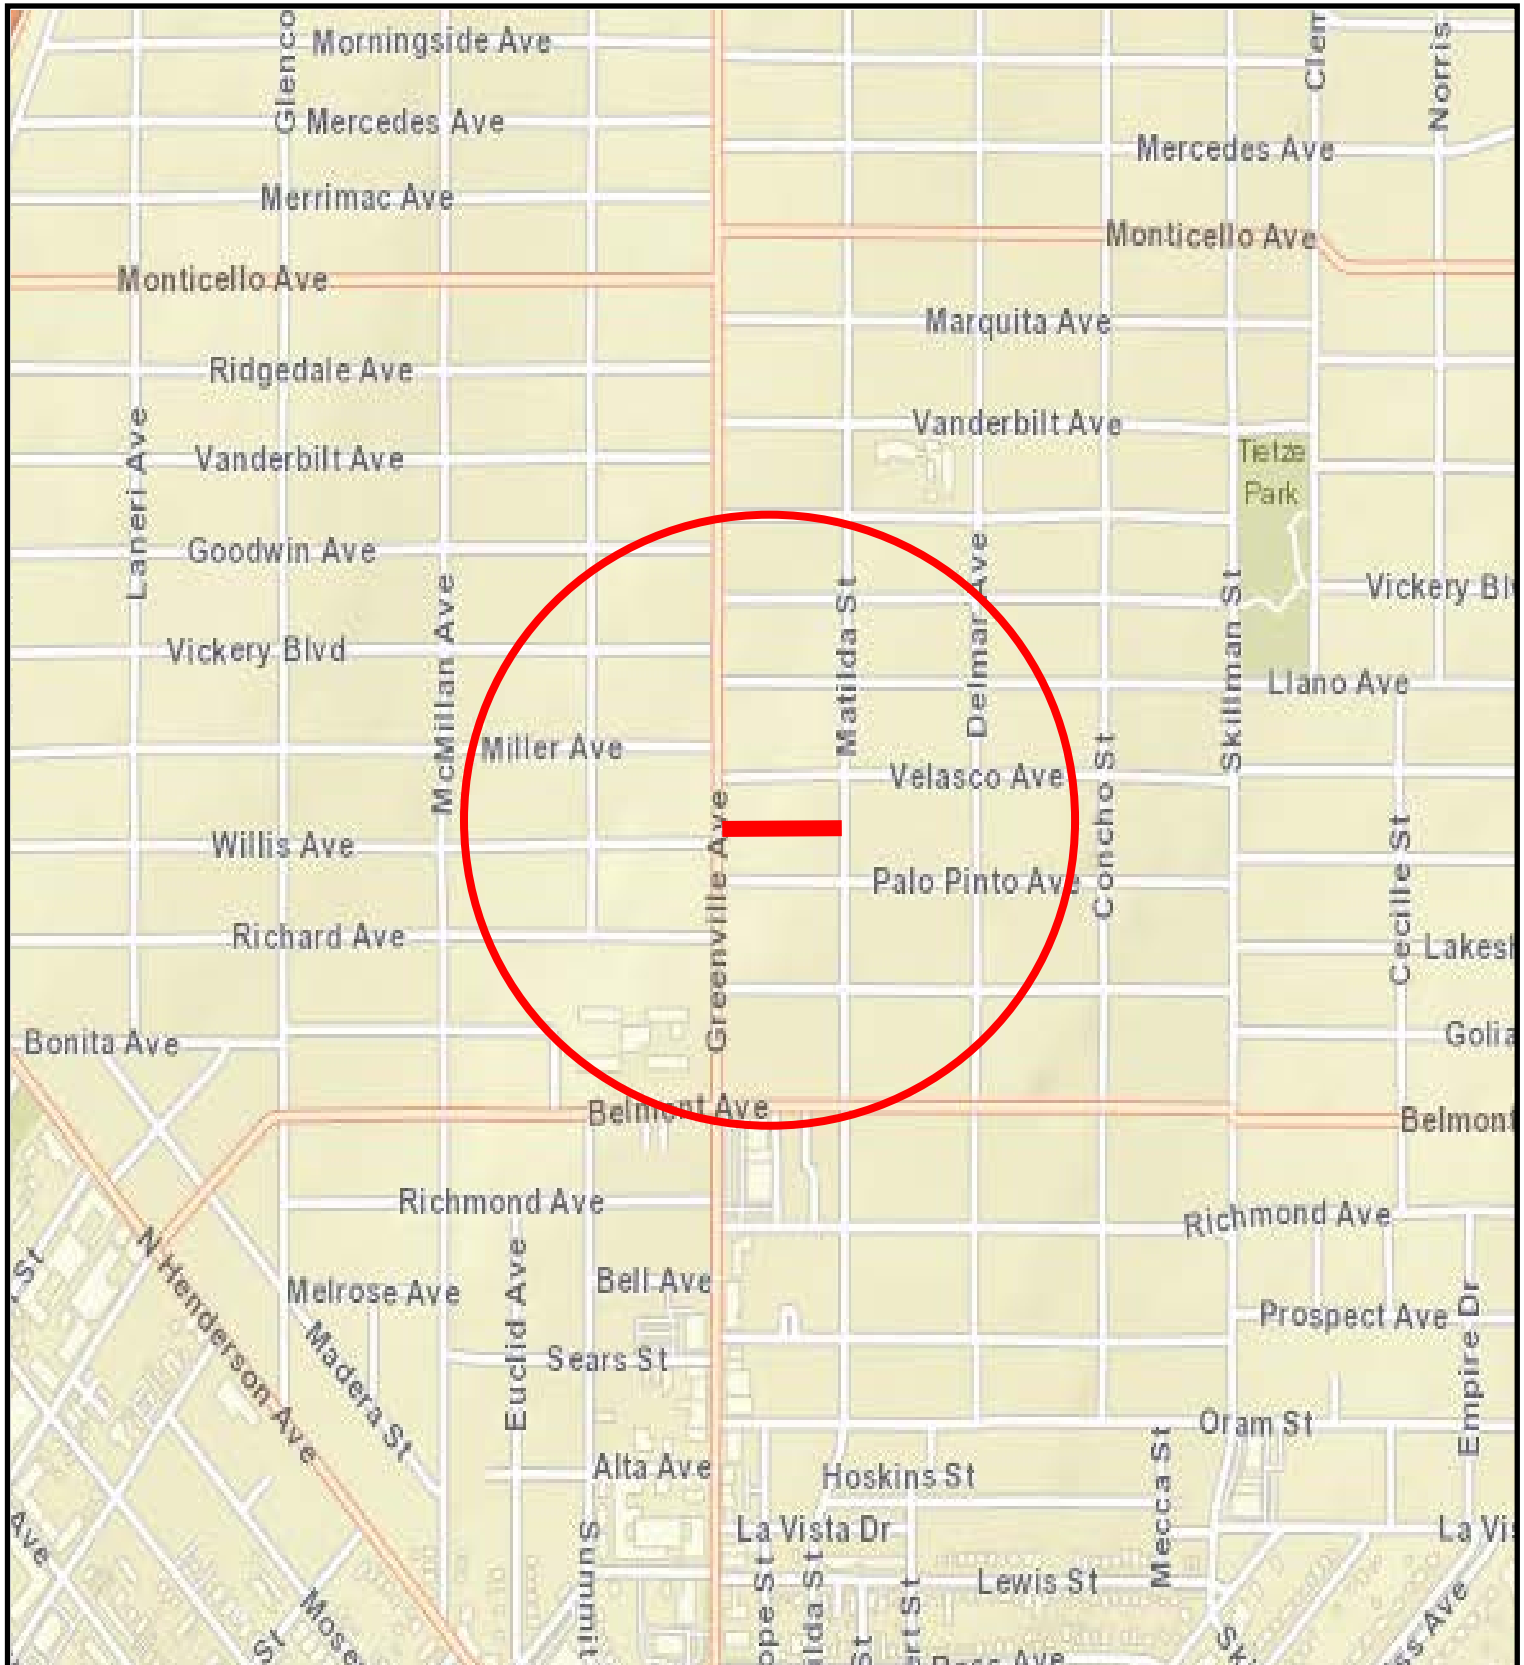

ALLEY PETITION
WEST AMHERST AVENUE & STANFORD AVENUE
FROM LINWOOD AVENUE TO BRIARWOOD LANE

COUNCIL DISTRICT 13

**ALLEY PETITION
GLENLEIGH DRIVE AND MANNING LANE
FROM EXISTING PAVEMENT TO MANCHESTER DRIVE**

COUNCIL DISTRICT 13

**ALLEY PETITION
PALO PINTO AVENUE & VELASCO AVENUE
FROM CONCHO STREET TO SKILLMAN STREET**

COUNCIL DISTRICT 14

TARGET NEIGHBORHOOD
5701-5745 PALO PINTO AVENUE &
5702-5746 VELASCO AVENUE (ALLEY)

COUNCIL DISTRICT 14

**TARGET NEIGHBORHOOD
WEST SHORE DRIVE FROM SANTA FE TRAIL
TO ALLEY NORTH OF CORONADO AVENUE**

COUNCIL DISTRICT 14

STREET PETITION
DIRK STREET - ALLEY SOUTH OF MARTEL AVENUE
TO MARTEL AVENUE