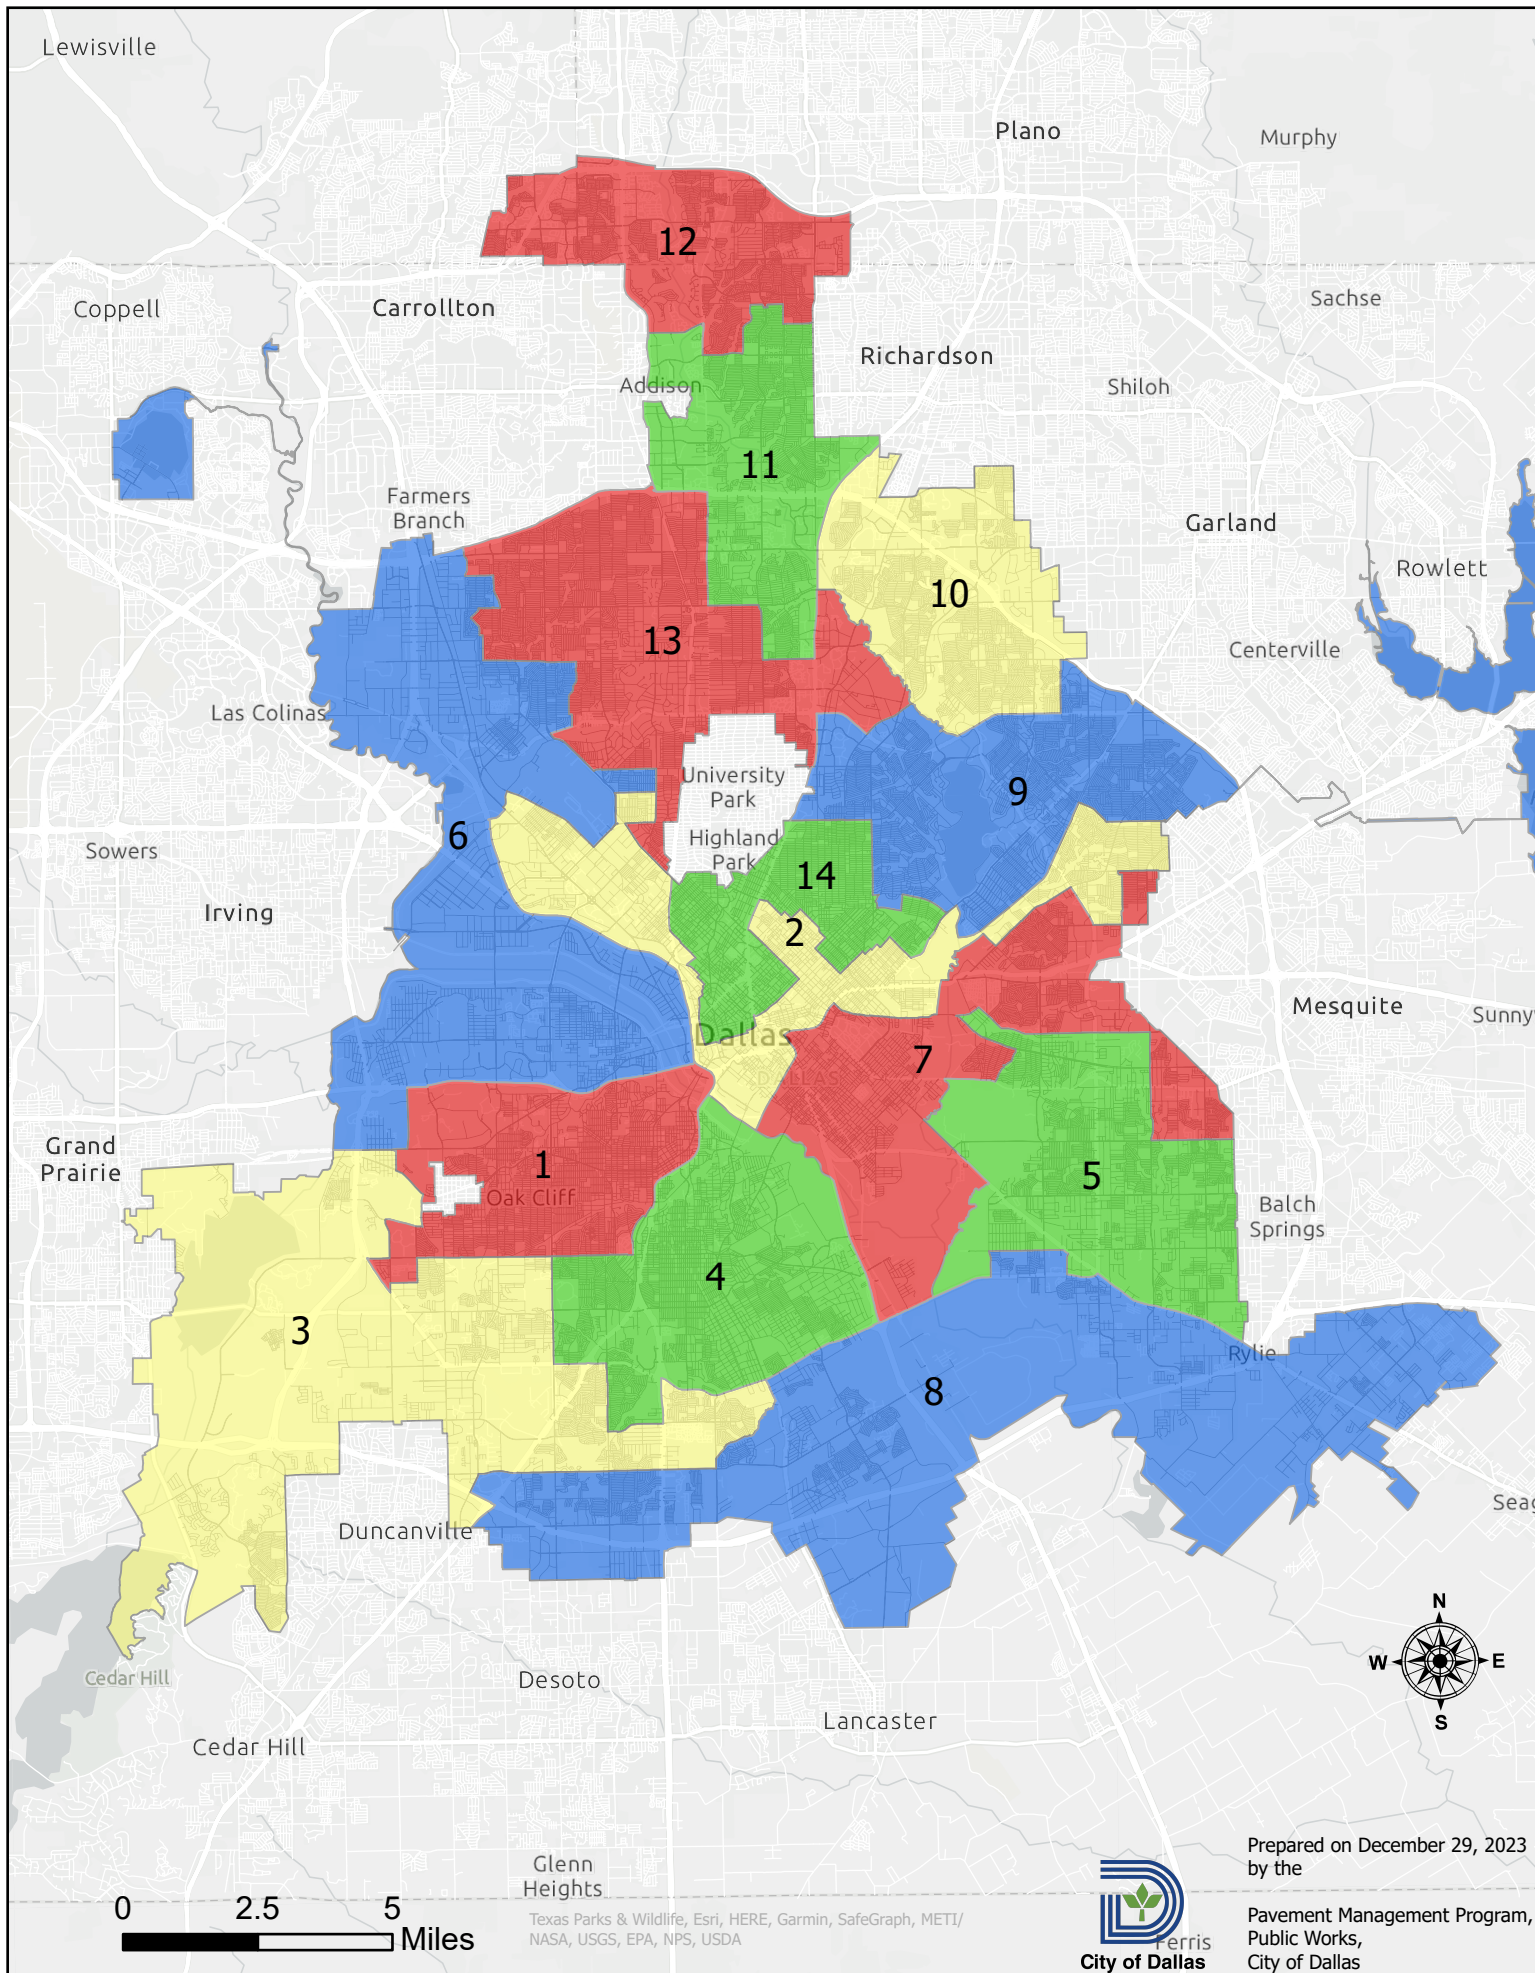

# Council Districts - COD

Prepared on December 29, 2023  
by the

Pavement Management Program,  
Public Works,  
City of Dallas

Glenn Heights  
Texas Parks & Wildlife, Esri, HERE, Garmin, SafeGraph, METI/  
NASA, USGS, EPA, NPS, USDA