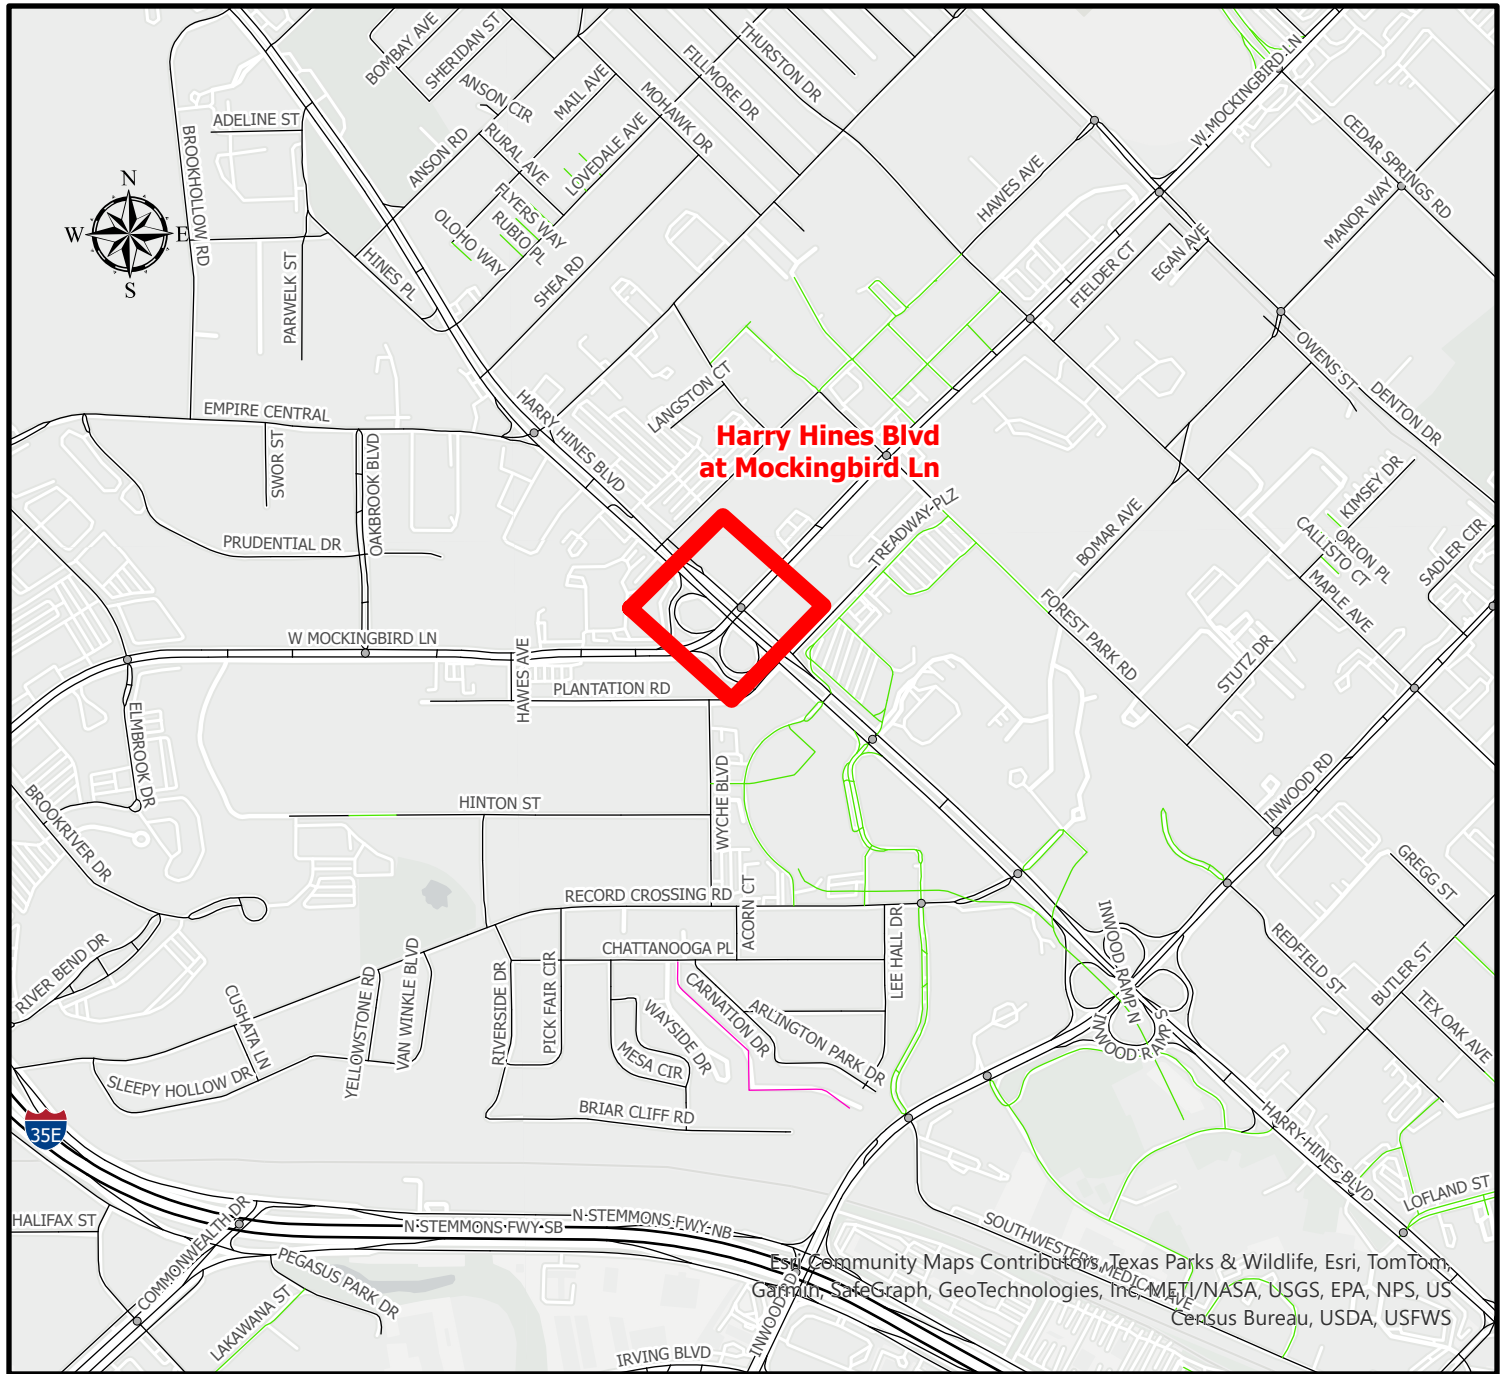

Harry Hines Boulevard and Mockingbird Lane CSJ 0918-47-484

-  Project Location
-  Future Street (Platted)
-  Private Street
-  Public Street

Council District 2

Esri, Community Maps Contributors, Texas Parks & Wildlife, Esri, TomTom, Garmin, SafeGraph, GeoTechnologies, Inc., METI/NASA, USGS, EPA, NPS, US Census Bureau, USDA, USFWS