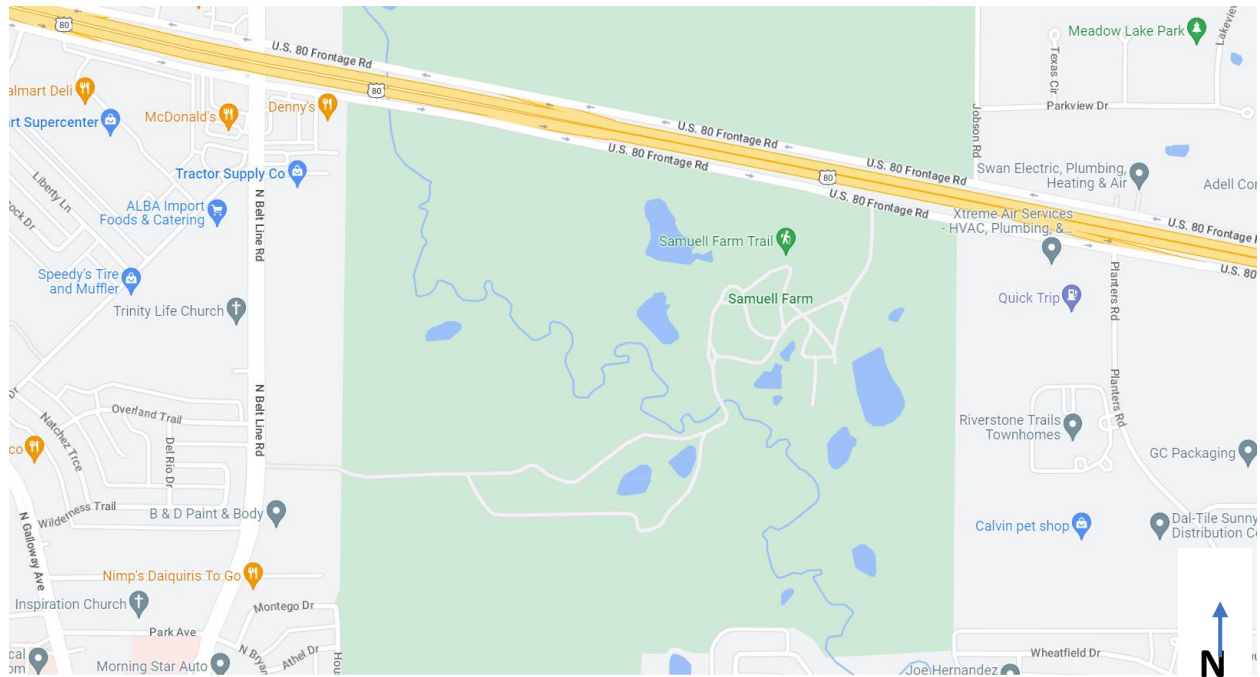

## Texas Parks and Wildlife Department Community Outdoor Outreach Program Location

Samuell Farm – Outdoor Adventure Site

100 US 80, Mesquite, Texas