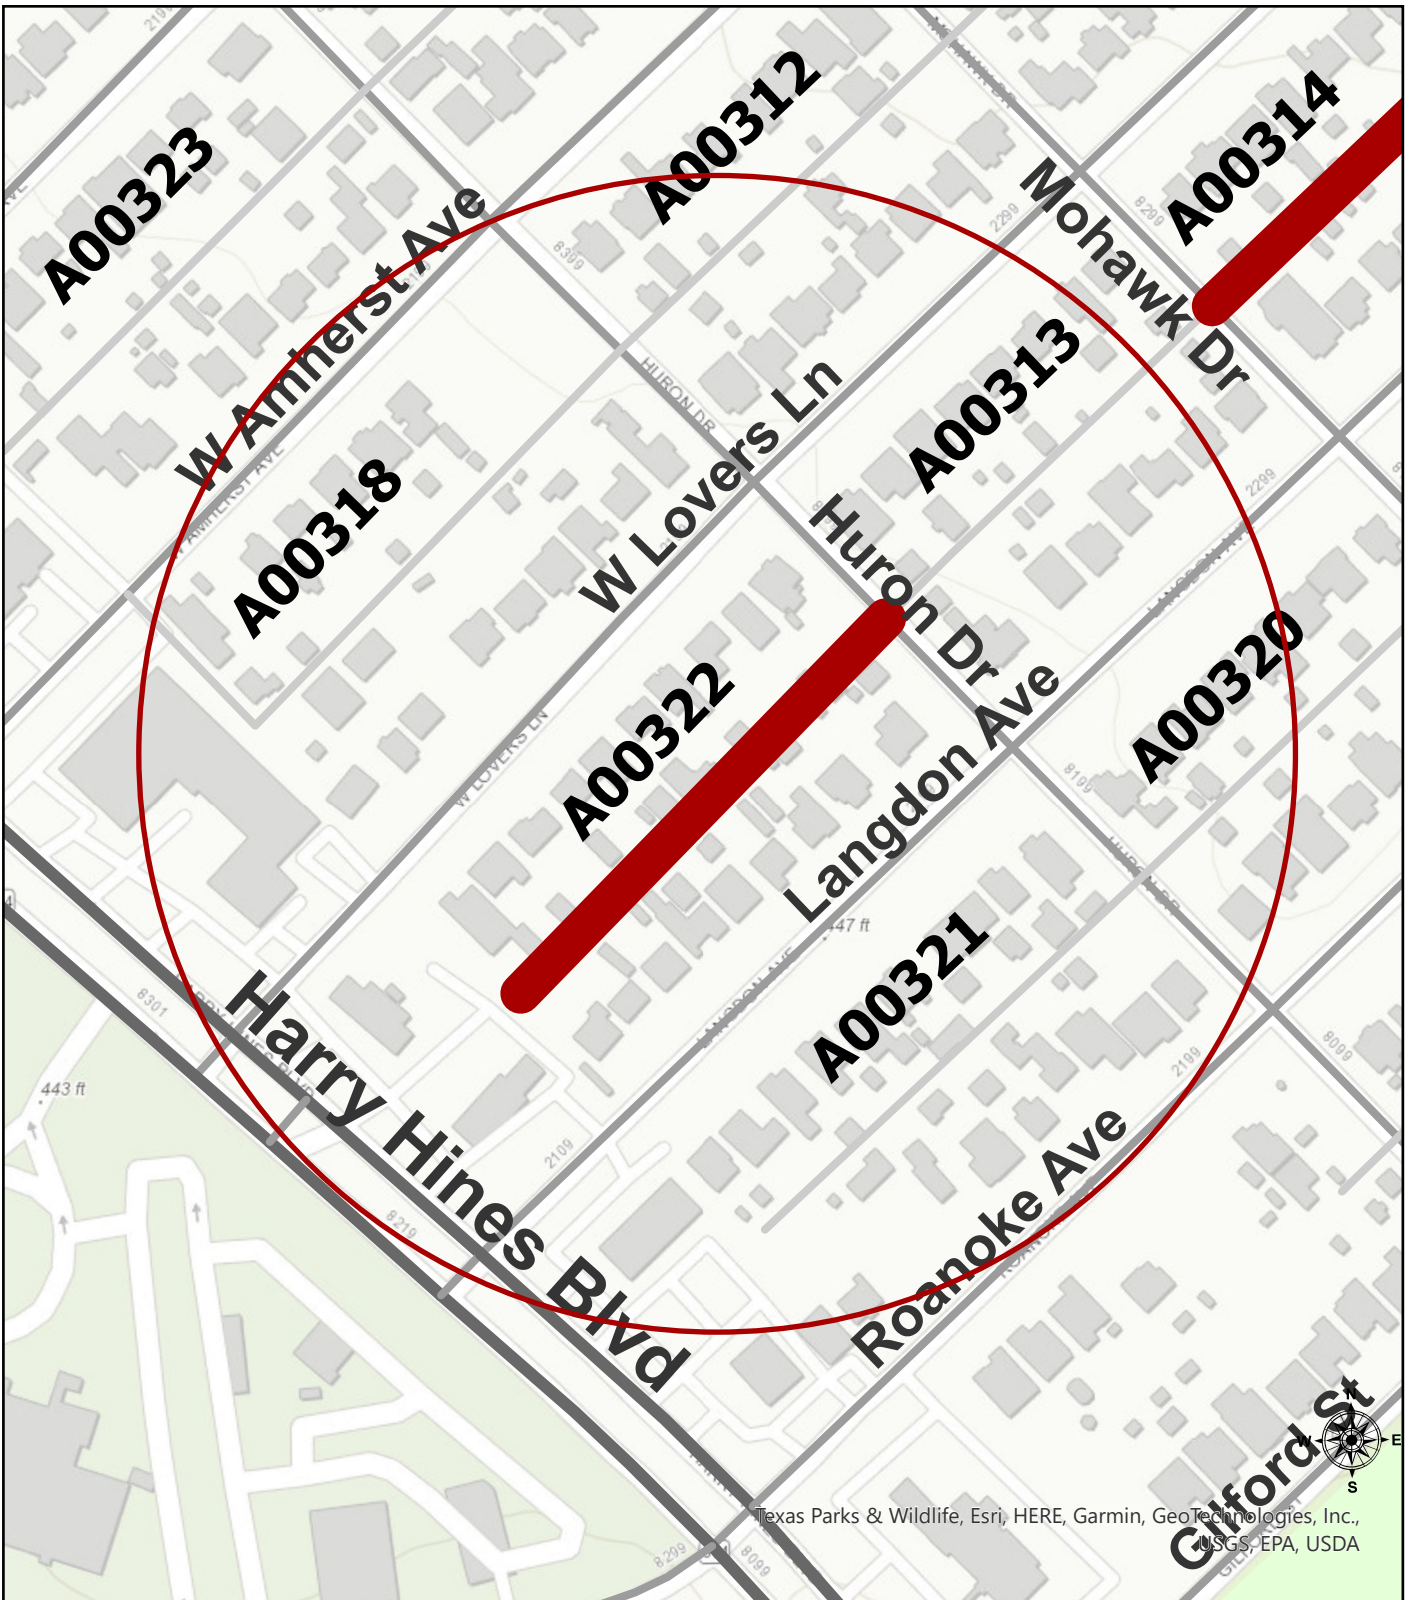

A00314
ALLEY BETWEEN 2301-2427 LANGDON AVE & 2302-2426 W
LOVERS LN

COUNCIL DISTRICT 2

A00315
ALLEY BETWEEN 2302-2426 LANGDON AVE & 2303-2427
ROANOKE AVE

COUNCIL DISTRICT 2

A00322
ALLEY BETWEEN 2115-2151 LANGDON AVE & 2118-2154 W
LOVERS LN

COUNCIL DISTRICT 2

A05412
ALLEY BETWEEN 3664-3688 PALLOS VERDAS DR & 11425
MARSH LN

COUNCIL DISTRICT 13

A05320
ALLEY BETWEEN 3505-3659 HIGH MESA DR & 3522-3660
RIDGEBRIAR DR

COUNCIL DISTRICT 6

A05320
ALLEY BETWEEN 3405-3505 HIGH MESA DR & 12210-12232
HIGH MEADOW DR

COUNCIL DISTRICT 6

A00467
ALLEY BETWEEN 3607-3637 OAK LAWN AVE & 3801-3827
HOLLAND AVE

COUNCIL DISTRICT 14