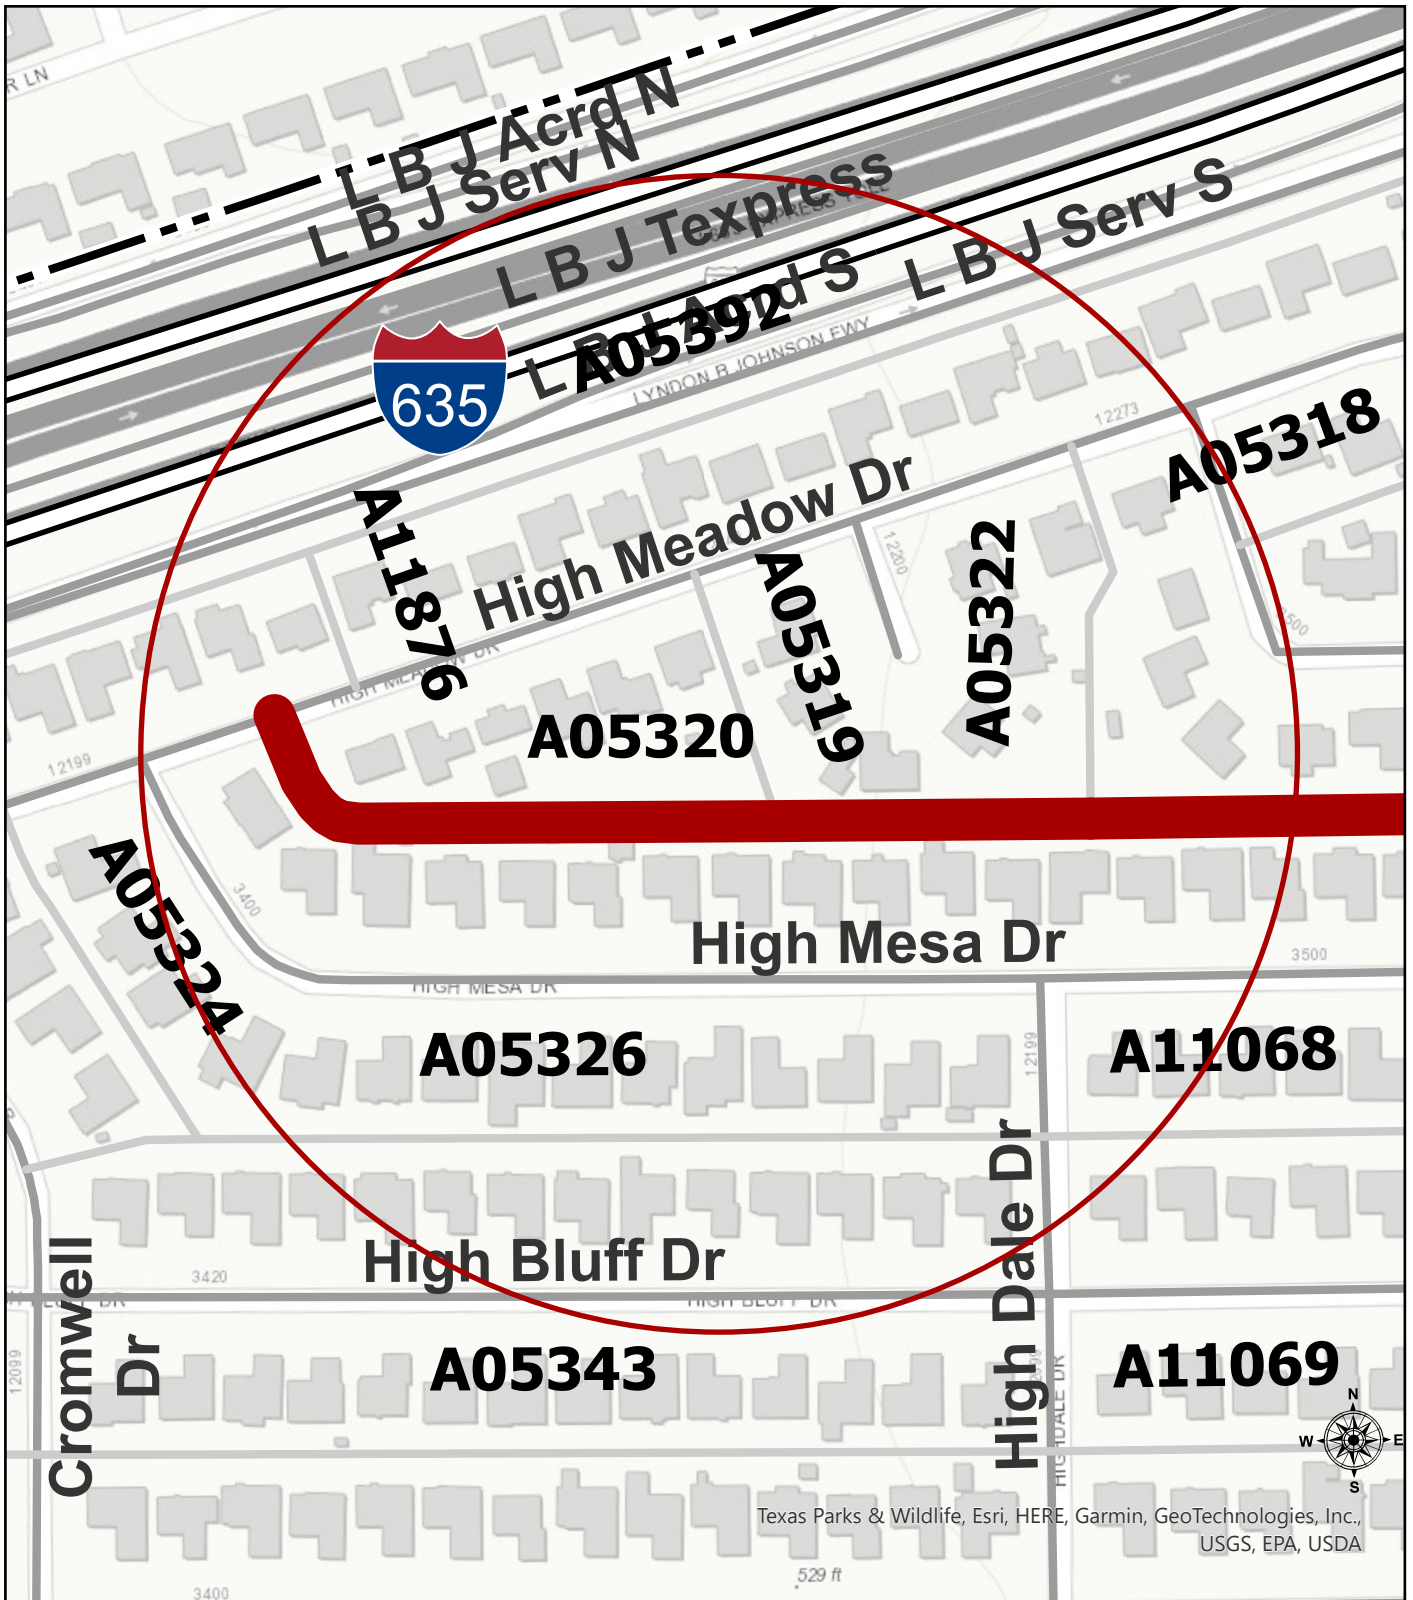

A00314
ALLEY BETWEEN 2301-2427 LANGDON AVE & 2302-2426 W
LOVERS LN

COUNCIL DISTRICT 2

A00315
ALLEY BETWEEN 2302-2426 LANGDON AVE & 2303-2427
ROANOKE AVE

COUNCIL DISTRICT 2

A00322
ALLEY BETWEEN 2115-2151 LANGDON AVE & 2118-2154 W
LOVERS LN

COUNCIL DISTRICT 2

A05412
ALLEY BETWEEN 3664-3688 PALLOS VERDAS DR & 11425
MARSH LN

COUNCIL DISTRICT 13

A05320
ALLEY BETWEEN 3505-3659 HIGH MESA DR & 3522-3660
RIDGEBRIAR DR

COUNCIL DISTRICT 6

A05320
ALLEY BETWEEN 3405-3505 HIGH MESA DR & 12210-12232
HIGH MEADOW DR

COUNCIL DISTRICT 6

A00467
ALLEY BETWEEN 3607-3637 OAK LAWN AVE & 3801-3827
HOLLAND AVE

COUNCIL DISTRICT 14