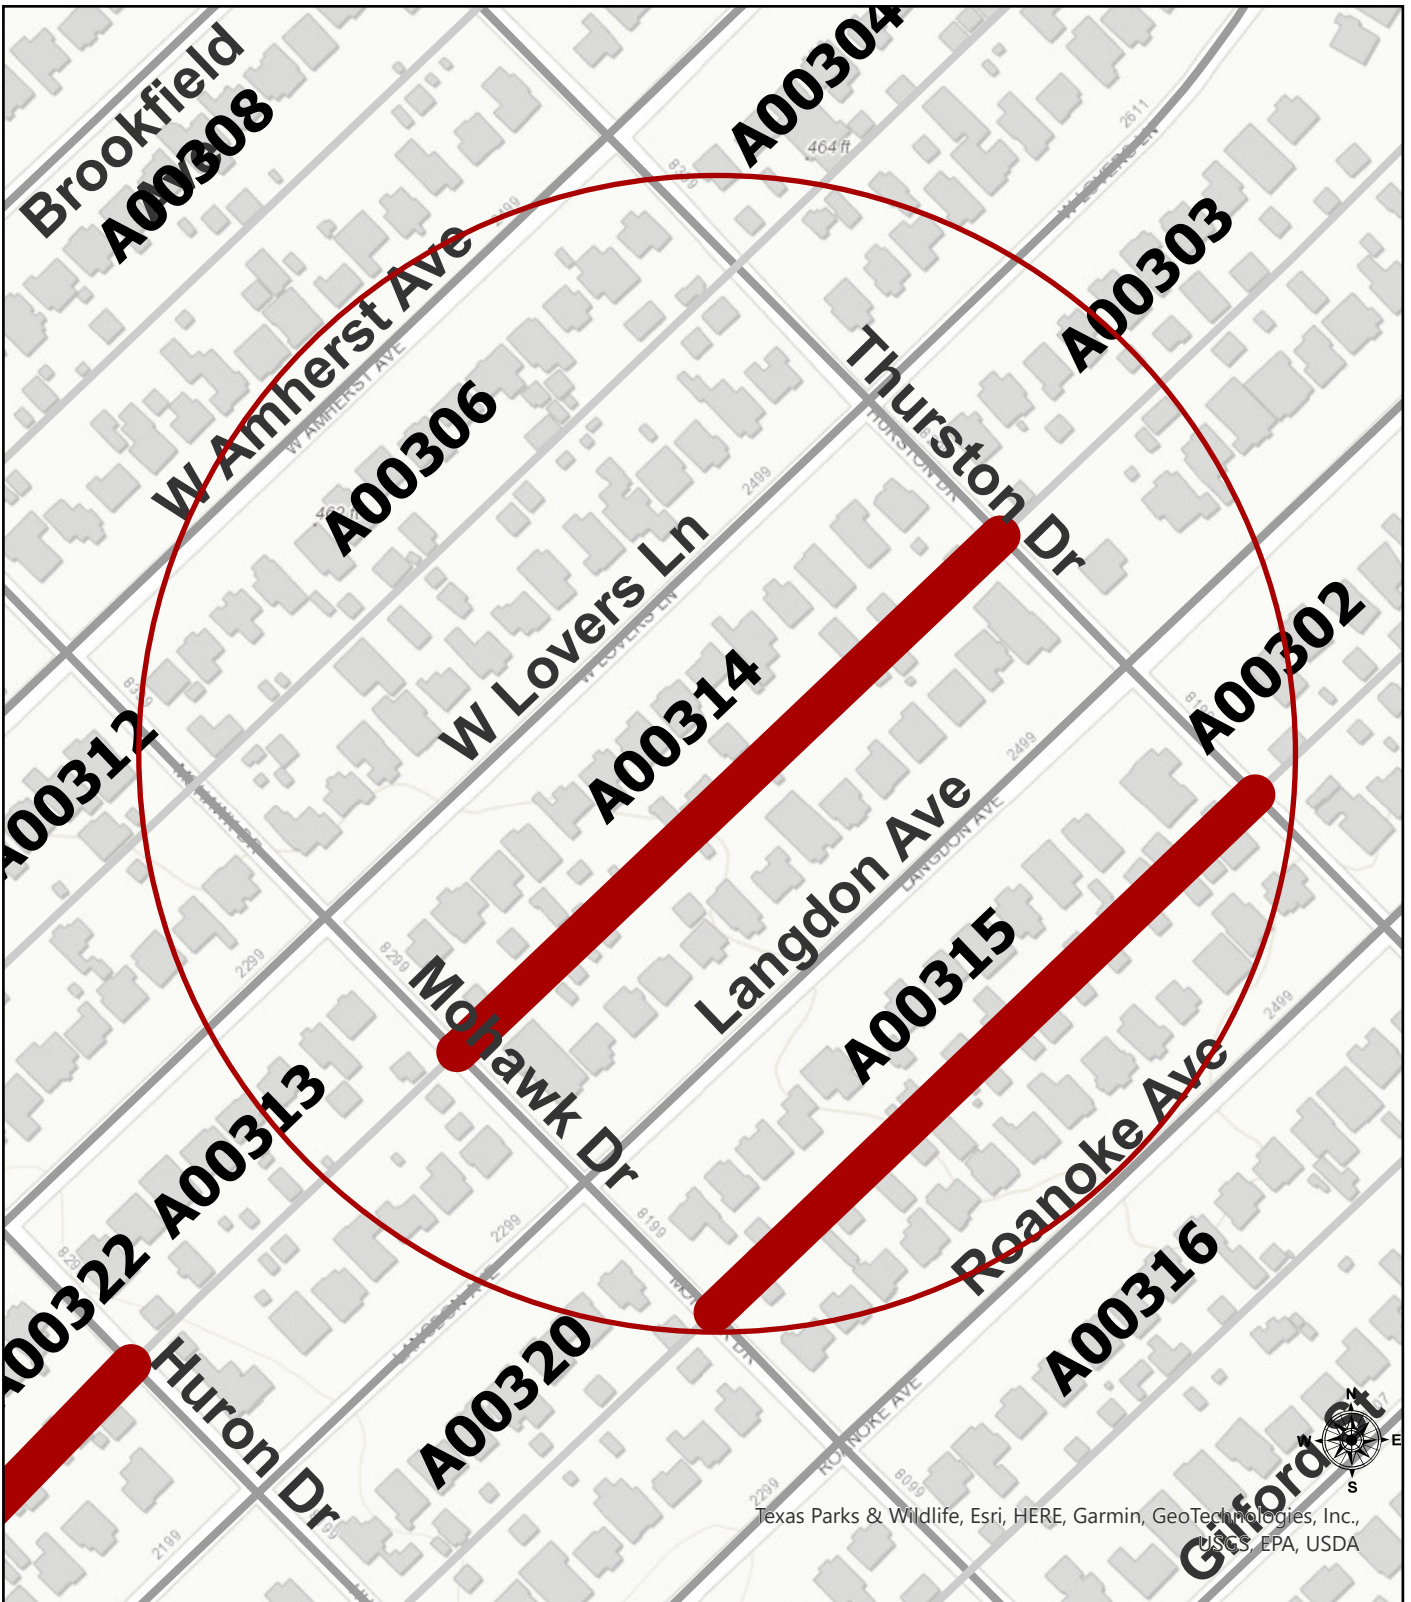

A00314
ALLEY BETWEEN 2301-2427 LANGDON AVE & 2302-2426 W
LOVERS LN

COUNCIL DISTRICT 2

A00315
ALLEY BETWEEN 2302-2426 LANGDON AVE & 2303-2427
ROANOKE AVE

COUNCIL DISTRICT 2

A00322
ALLEY BETWEEN 2115-2151 LANGDON AVE & 2118-2154 W
LOVERS LN

COUNCIL DISTRICT 2

A05412
ALLEY BETWEEN 3664-3688 PALLOS VERDAS DR & 11425
MARSH LN

COUNCIL DISTRICT 13

A05320
ALLEY BETWEEN 3505-3659 HIGH MESA DR & 3522-3660
RIDGEBRIAR DR

COUNCIL DISTRICT 6

A05320
ALLEY BETWEEN 3405-3505 HIGH MESA DR & 12210-12232
HIGH MEADOW DR

COUNCIL DISTRICT 6

A00467
ALLEY BETWEEN 3607-3637 OAK LAWN AVE & 3801-3827
HOLLAND AVE

COUNCIL DISTRICT 14