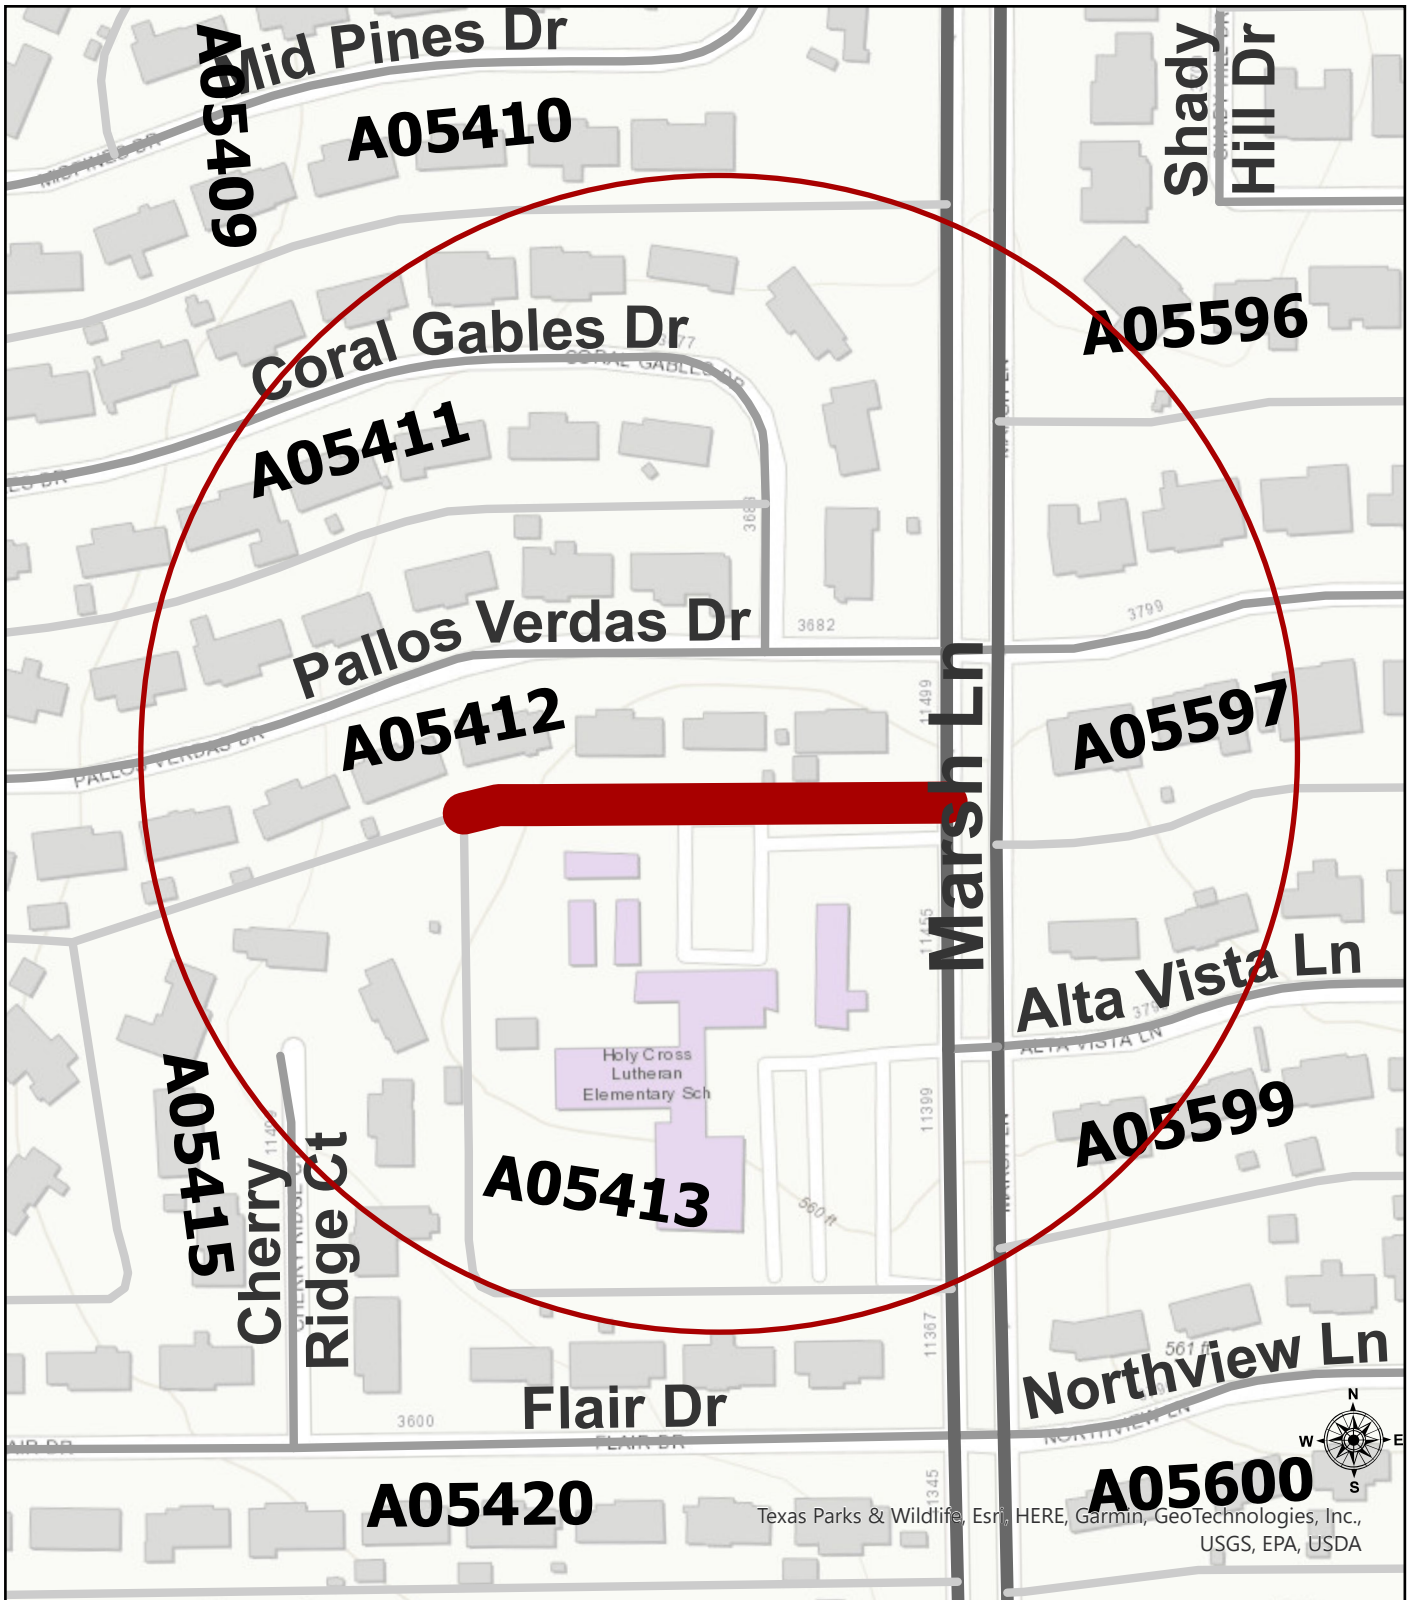

A00314
ALLEY BETWEEN 2301-2427 LANGDON AVE & 2302-2426 W
LOVERS LN

COUNCIL DISTRICT 2

A00315
ALLEY BETWEEN 2302-2426 LANGDON AVE & 2303-2427
ROANOKE AVE

COUNCIL DISTRICT 2

A00322
ALLEY BETWEEN 2115-2151 LANGDON AVE & 2118-2154 W
LOVERS LN

COUNCIL DISTRICT 2

A05412
ALLEY BETWEEN 3664-3688 PALLOS VERDAS DR & 11425
MARSH LN

COUNCIL DISTRICT 13

A05320
ALLEY BETWEEN 3505-3659 HIGH MESA DR & 3522-3660
RIDGEBRIAR DR

COUNCIL DISTRICT 6

A05320
ALLEY BETWEEN 3405-3505 HIGH MESA DR & 12210-12232
HIGH MEADOW DR

COUNCIL DISTRICT 6

A00467
ALLEY BETWEEN 3607-3637 OAK LAWN AVE & 3801-3827
HOLLAND AVE

COUNCIL DISTRICT 14