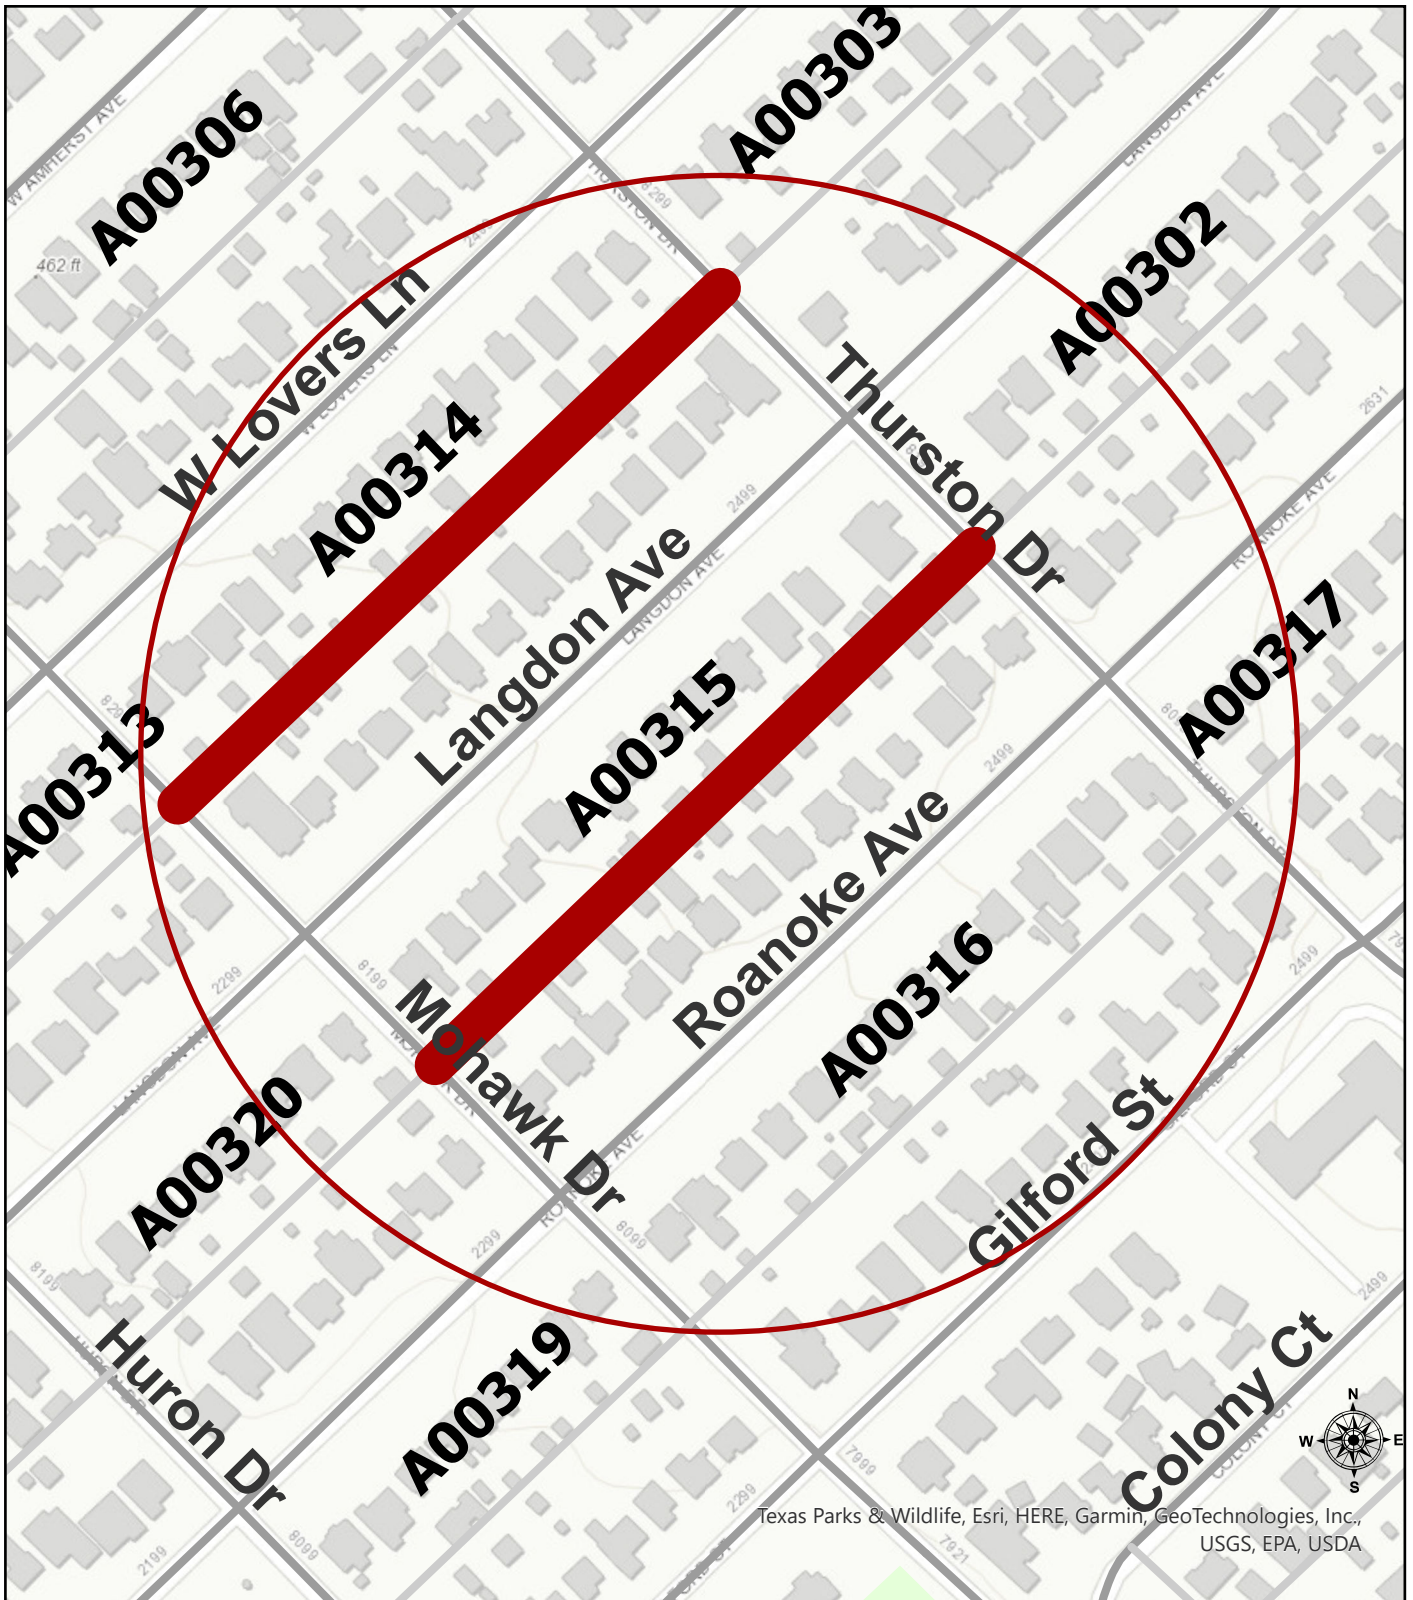

A00314
ALLEY BETWEEN 2301-2427 LANGDON AVE & 2302-2426 W
LOVERS LN

COUNCIL DISTRICT 2

A00315
ALLEY BETWEEN 2302-2426 LANGDON AVE & 2303-2427
ROANOKE AVE

COUNCIL DISTRICT 2

A00322
ALLEY BETWEEN 2115-2151 LANGDON AVE & 2118-2154 W
LOVERS LN

COUNCIL DISTRICT 2

A05412
ALLEY BETWEEN 3664-3688 PALLOS VERDAS DR & 11425
MARSH LN

COUNCIL DISTRICT 13

A05320
ALLEY BETWEEN 3505-3659 HIGH MESA DR & 3522-3660
RIDGEBRIAR DR

COUNCIL DISTRICT 6

A05320
ALLEY BETWEEN 3405-3505 HIGH MESA DR & 12210-12232
HIGH MEADOW DR

COUNCIL DISTRICT 6

A00467
ALLEY BETWEEN 3607-3637 OAK LAWN AVE & 3801-3827
HOLLAND AVE

COUNCIL DISTRICT 14