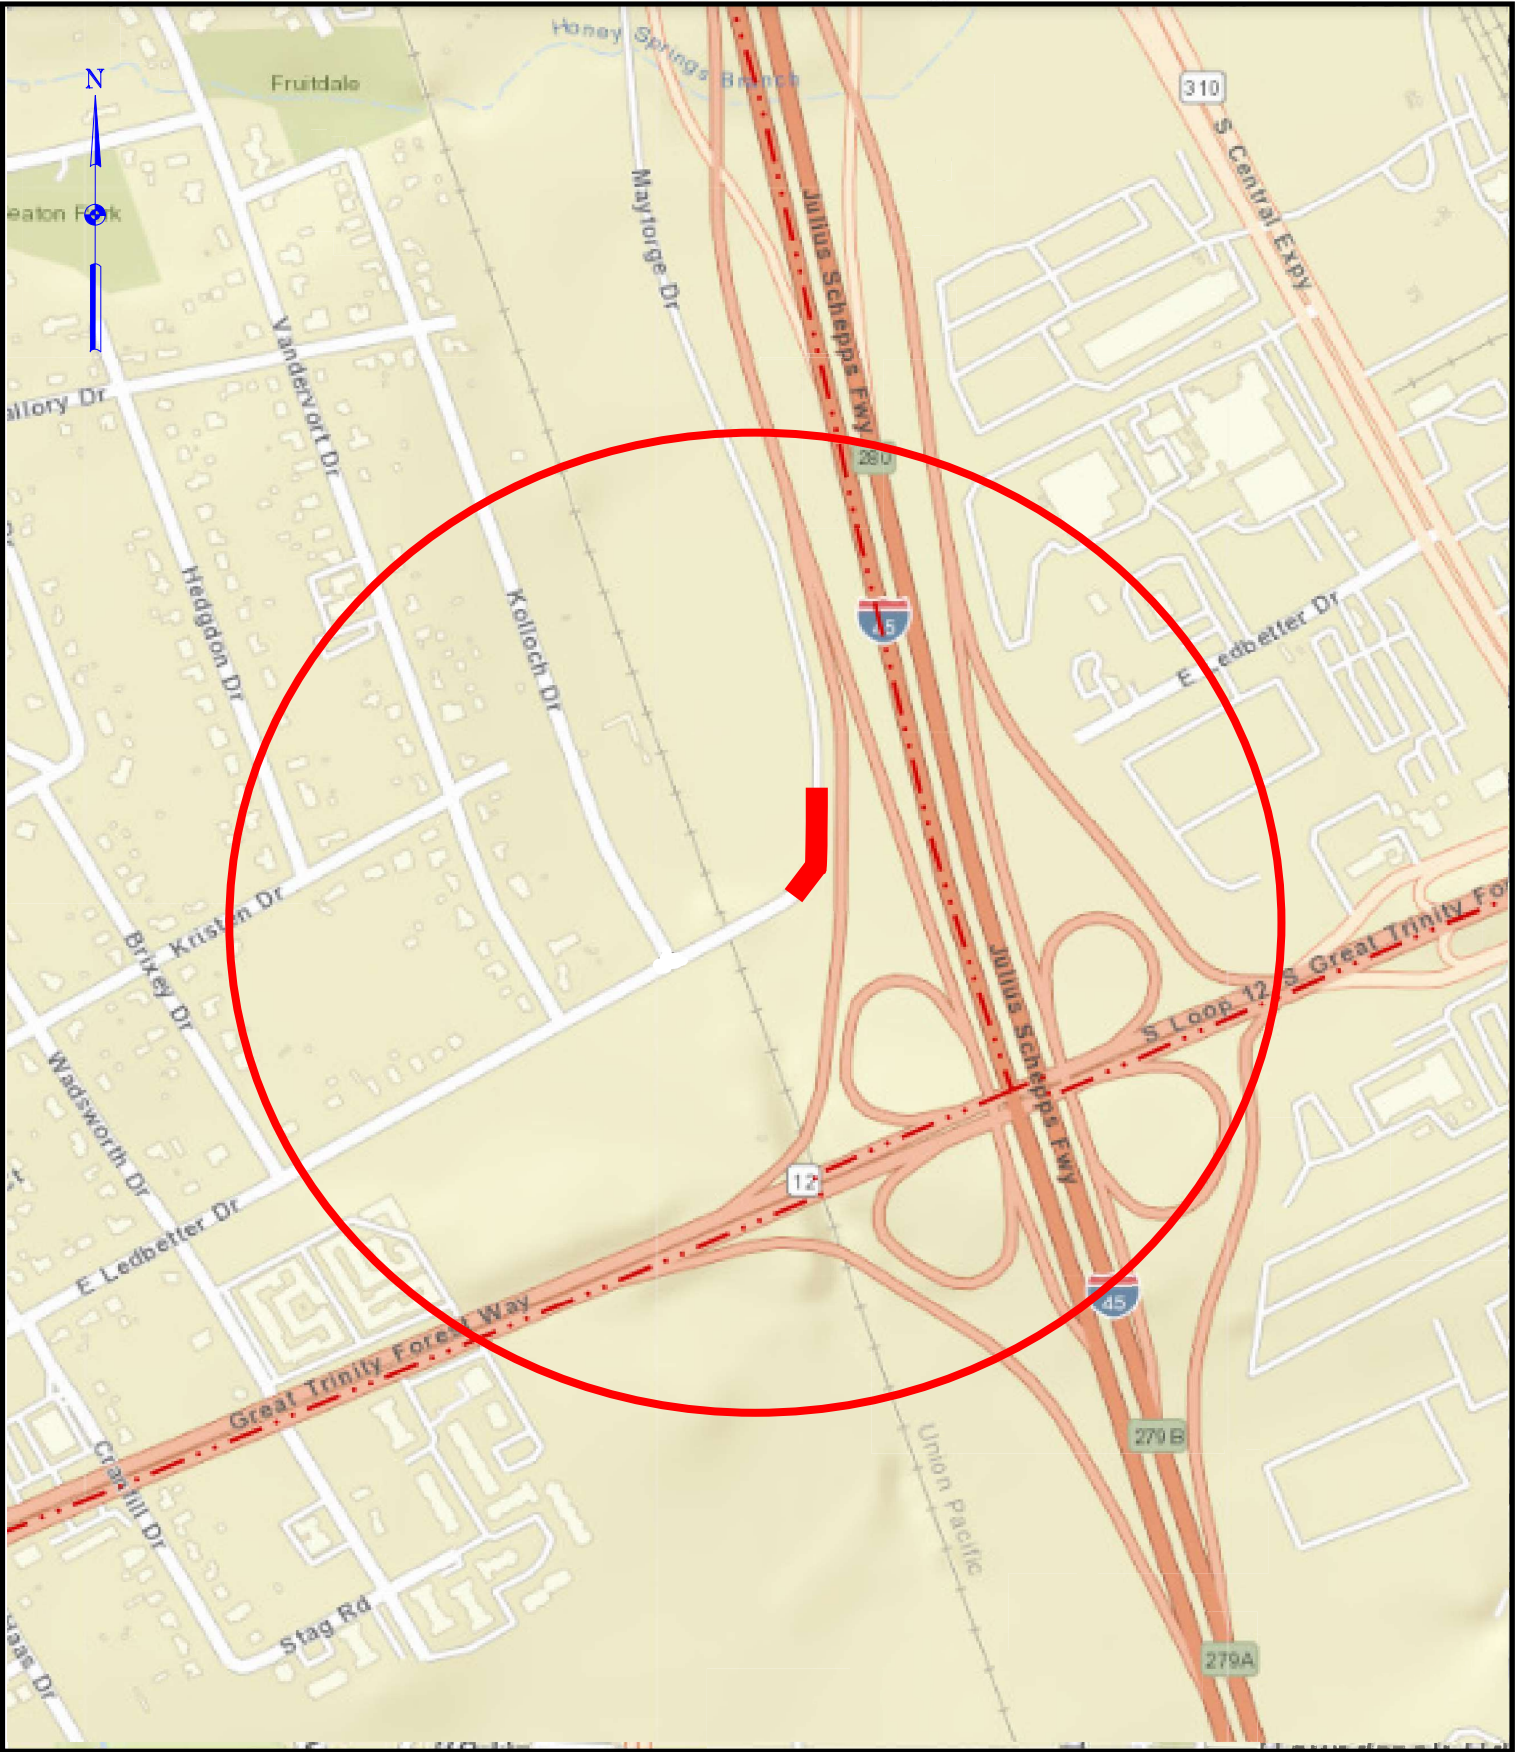

**STREET RECONSTRUCTION GROUP 12-633
LEDBETTER DRIVE FROM KOLLOCH DRIVE
TO MAYFORGE DRIVE**

COUNCIL DISTRICT 4

**STREET RECONSTRUCTION GROUP 12-633
MAYFORGE DRIVE FROM LEFORGE AVENUE
TO EAST LEDBETTER DRIVE**