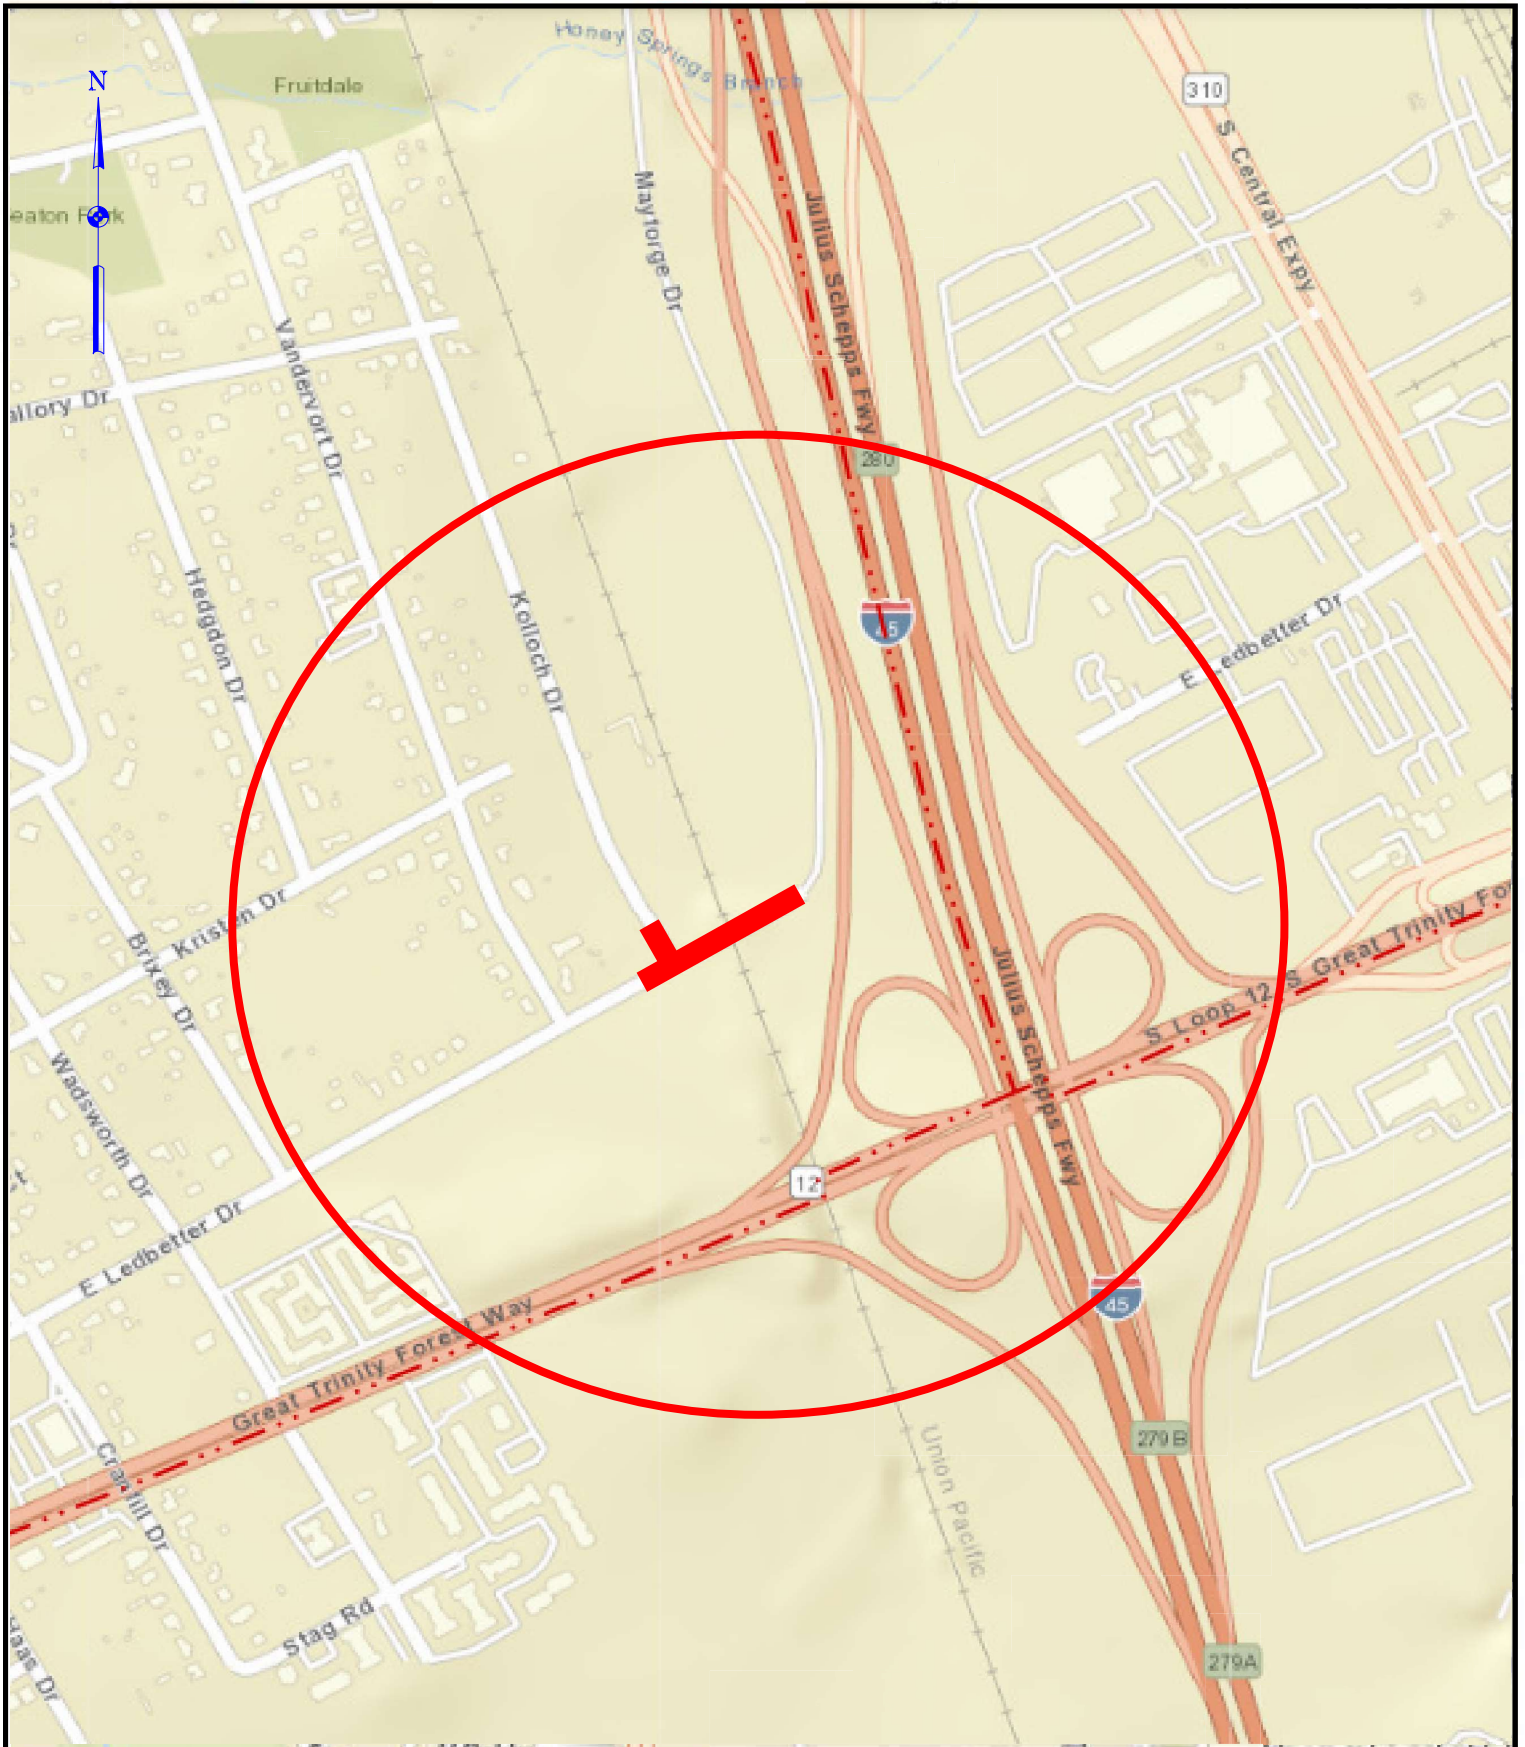

**STREET RECONSTRUCTION GROUP 12-633
LEDBETTER DRIVE FROM KOLLOCH DRIVE
TO MAYFORGE DRIVE**

COUNCIL DISTRICT 4

**STREET RECONSTRUCTION GROUP 12-633
MAYFORGE DRIVE FROM LEFORGE AVENUE
TO EAST LEDBETTER DRIVE**