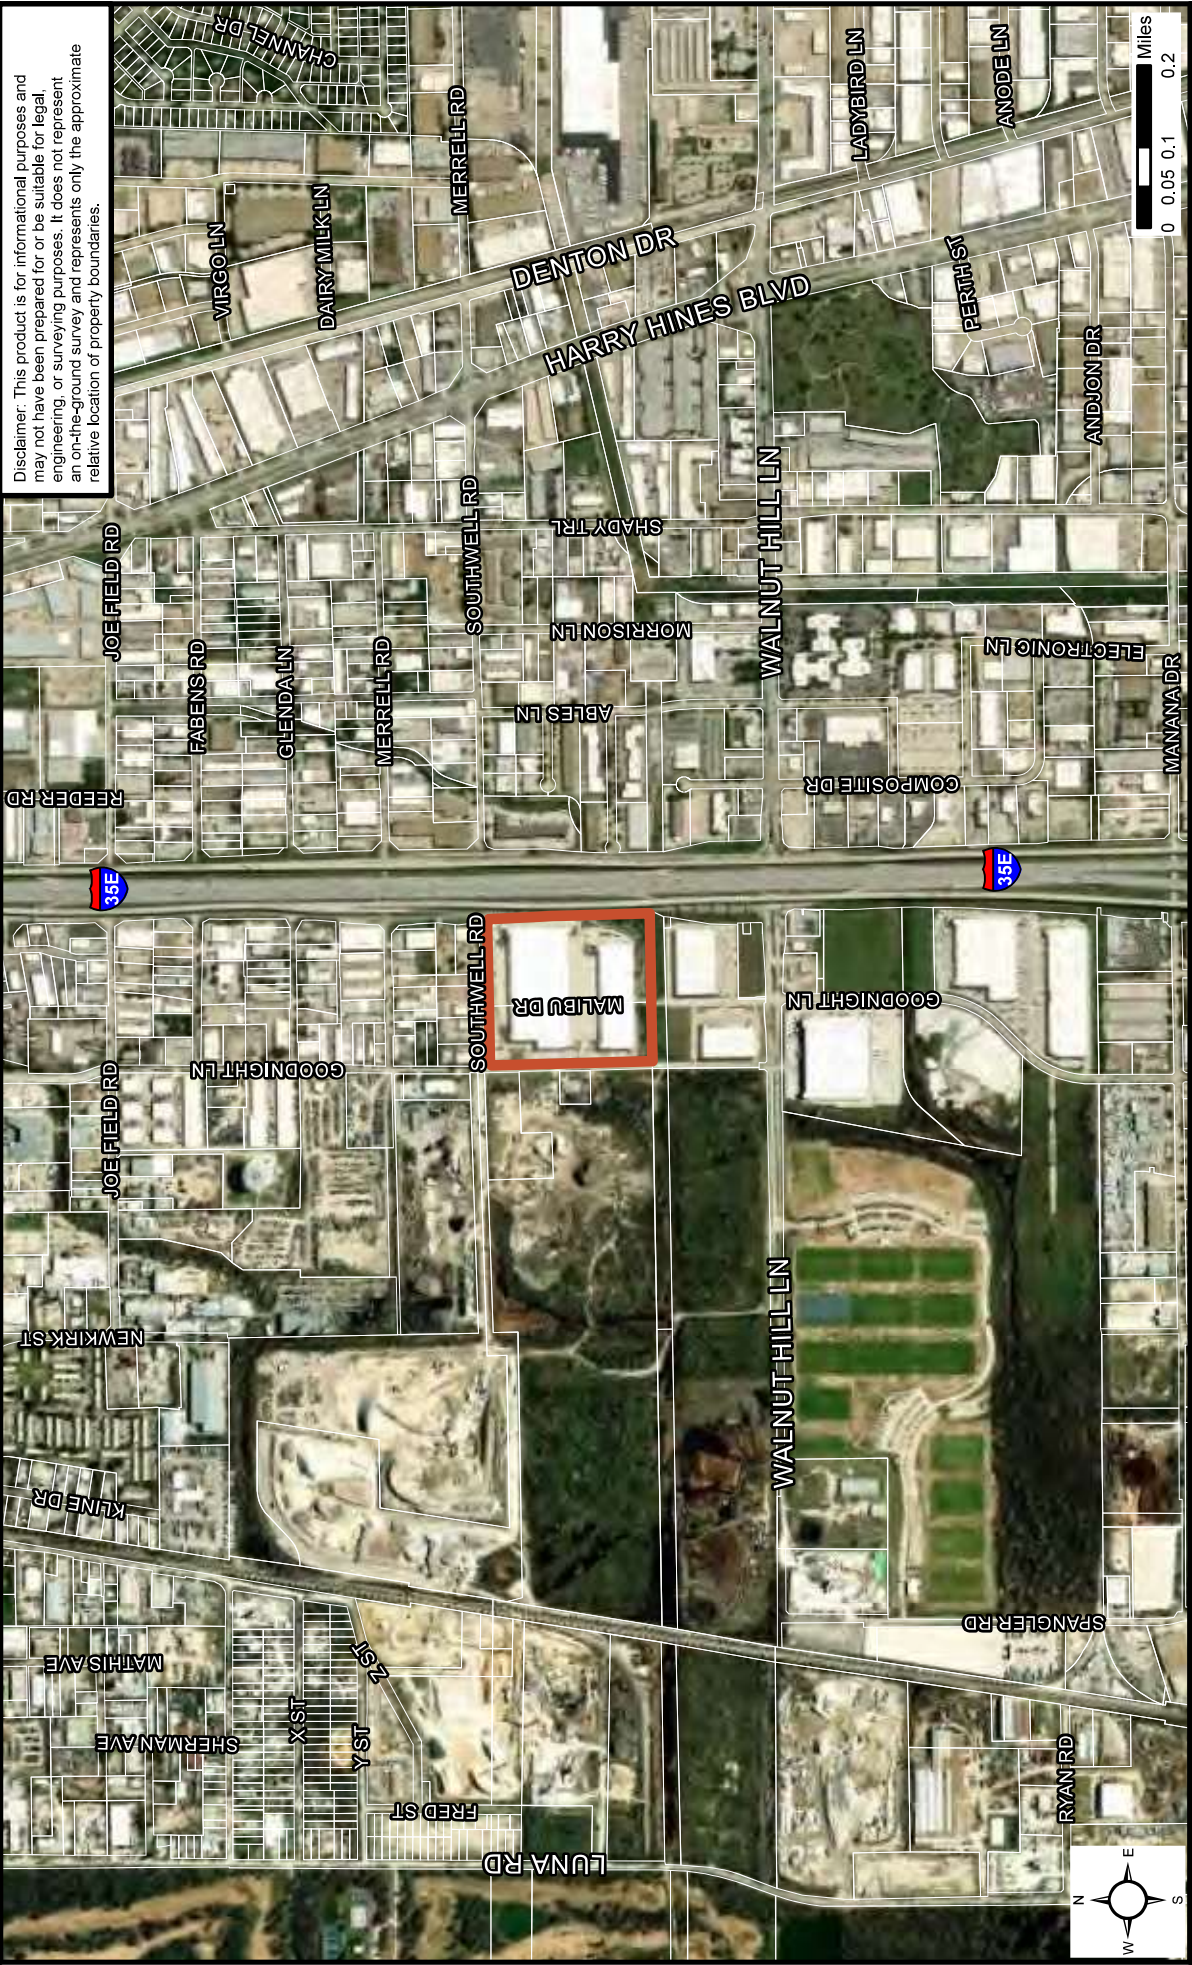

11124 Goodnight Ln

Disclaimer: This product is for informational purposes and may not have been prepared for or be suitable for legal, engineering, or surveying purposes. It does not represent an on-the-ground survey and represents only the approximate relative location of property boundaries.

Legend

-  11124 Goodnight Ln
-  Parcel

 **Economic Development**
Business & Community Development
(214) 670-1685
www.dallascodev.org

Source: City of Dallas, 2024; DART, 2024.

Created 11/19/2024 - 11124_Goodnight_Ln.RK