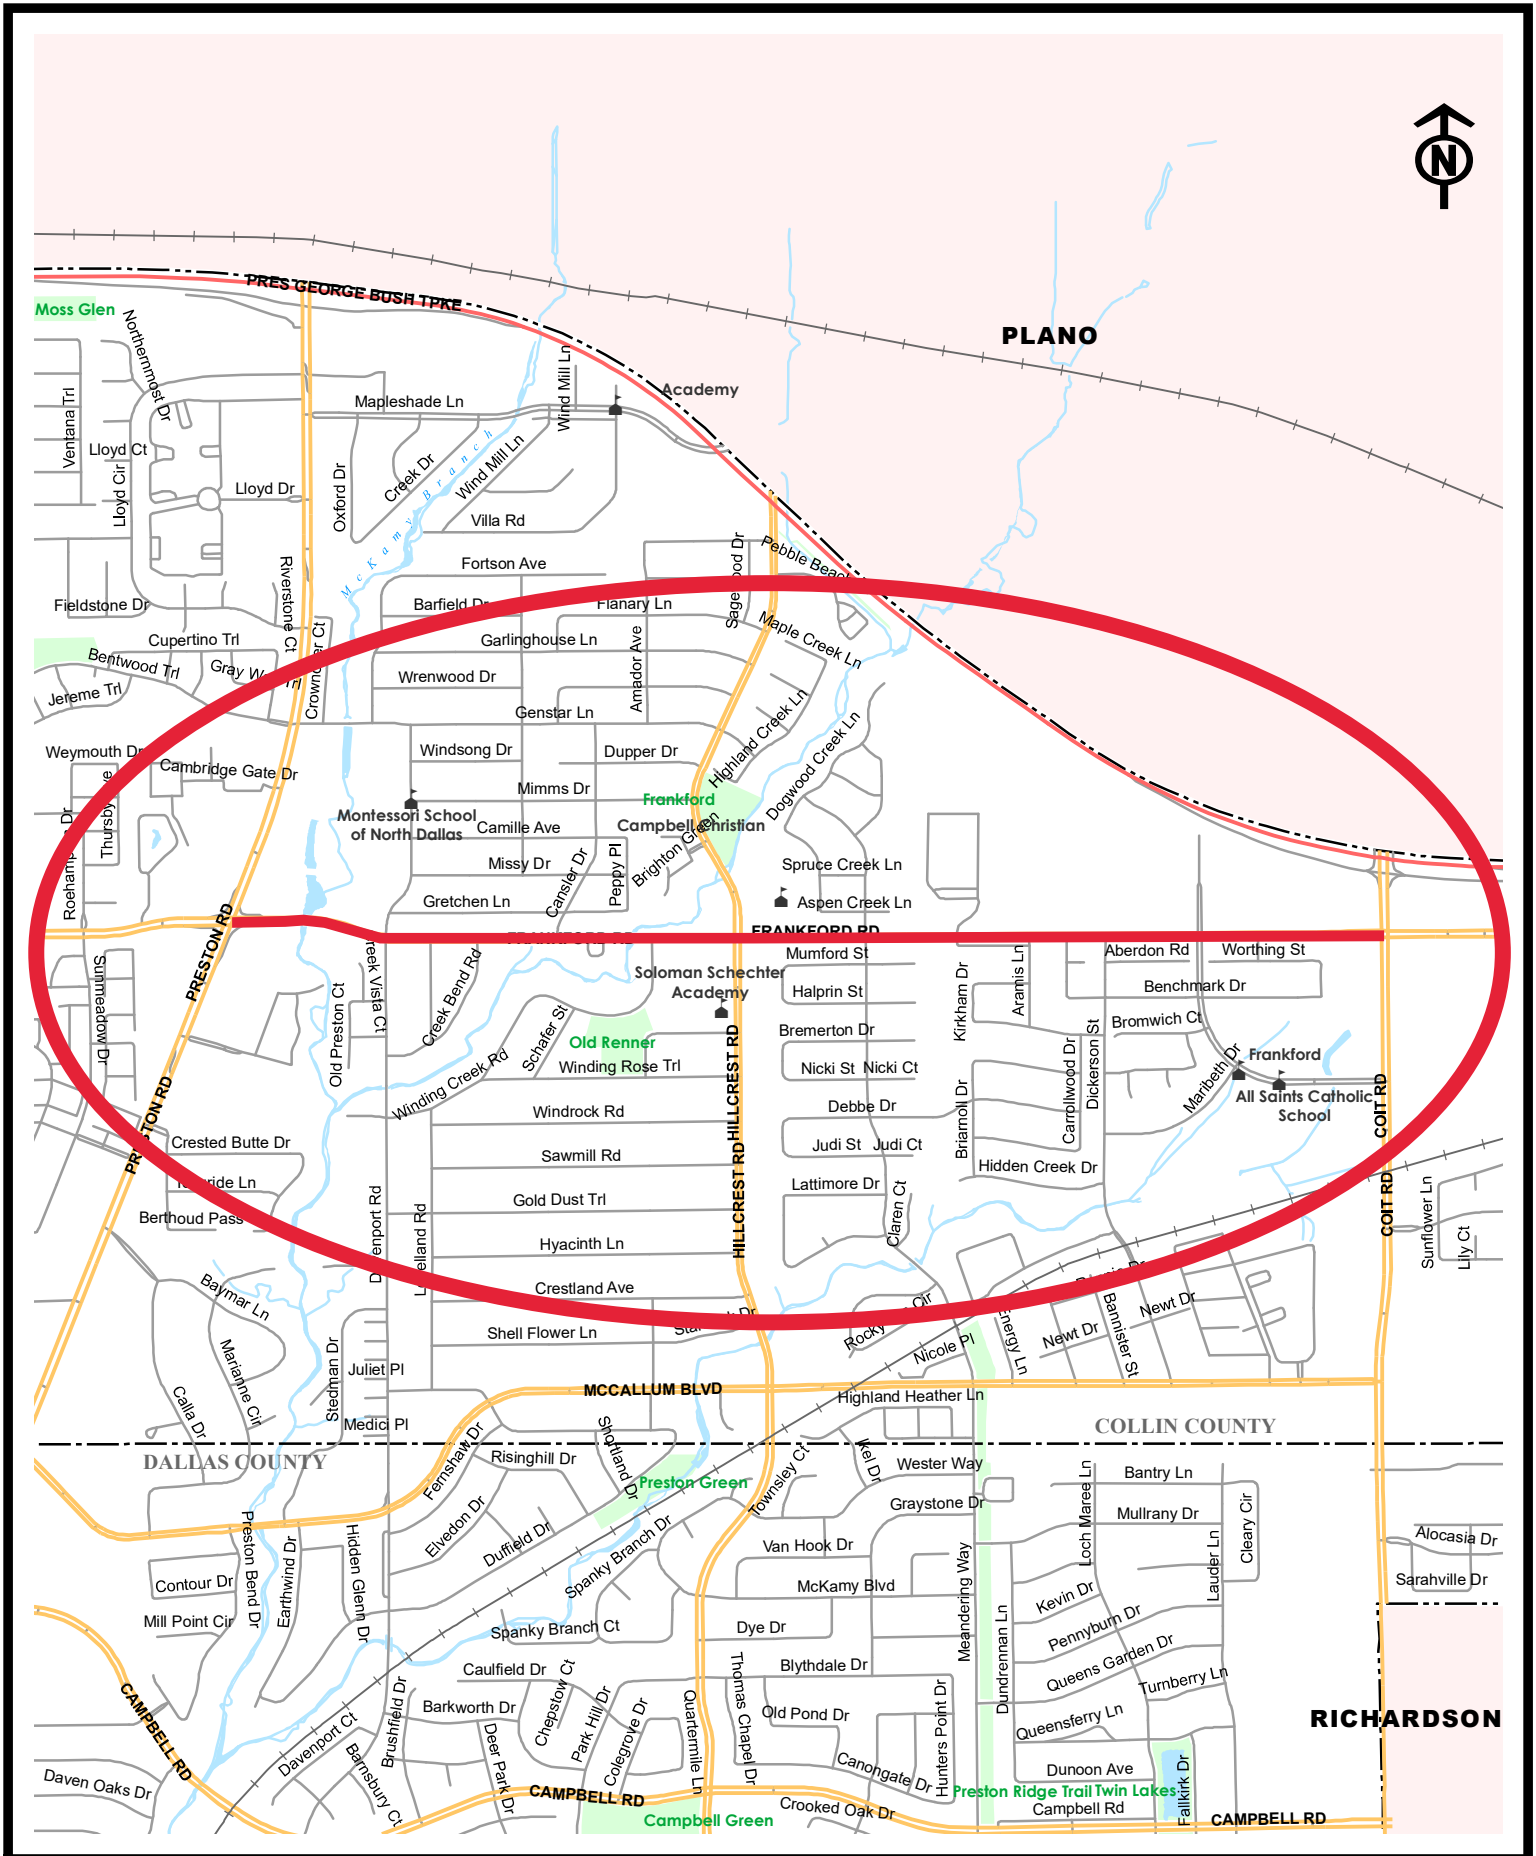

# FRANKFORD ROAD PROJECT

## FRANKFORD ROAD FROM STATE HIGHWAY 289 (PRESTON ROAD) TO COIT ROAD

**COUNCIL DISTRICT 12**