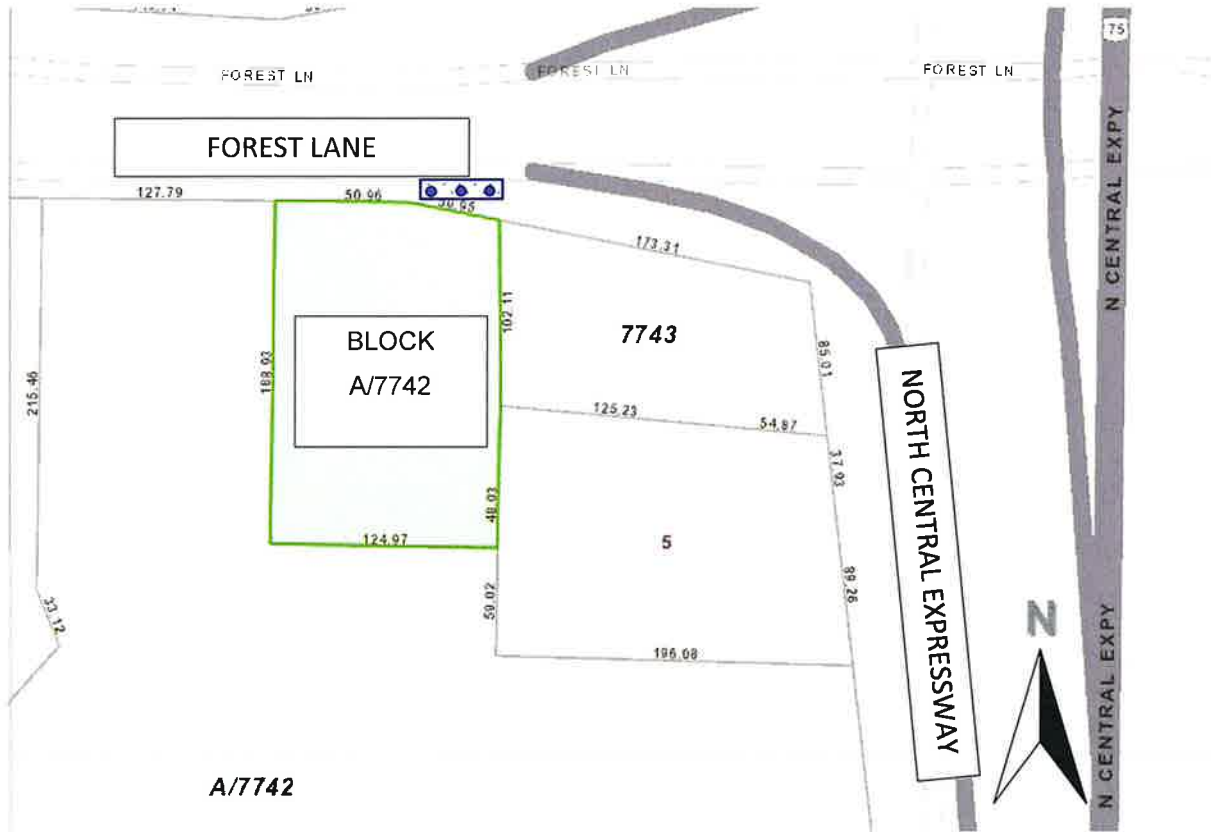

# LICENSE AREA

## LOG #50139

LICENSE AREA APPROXIMATELY 1,755 SQUARE FEET