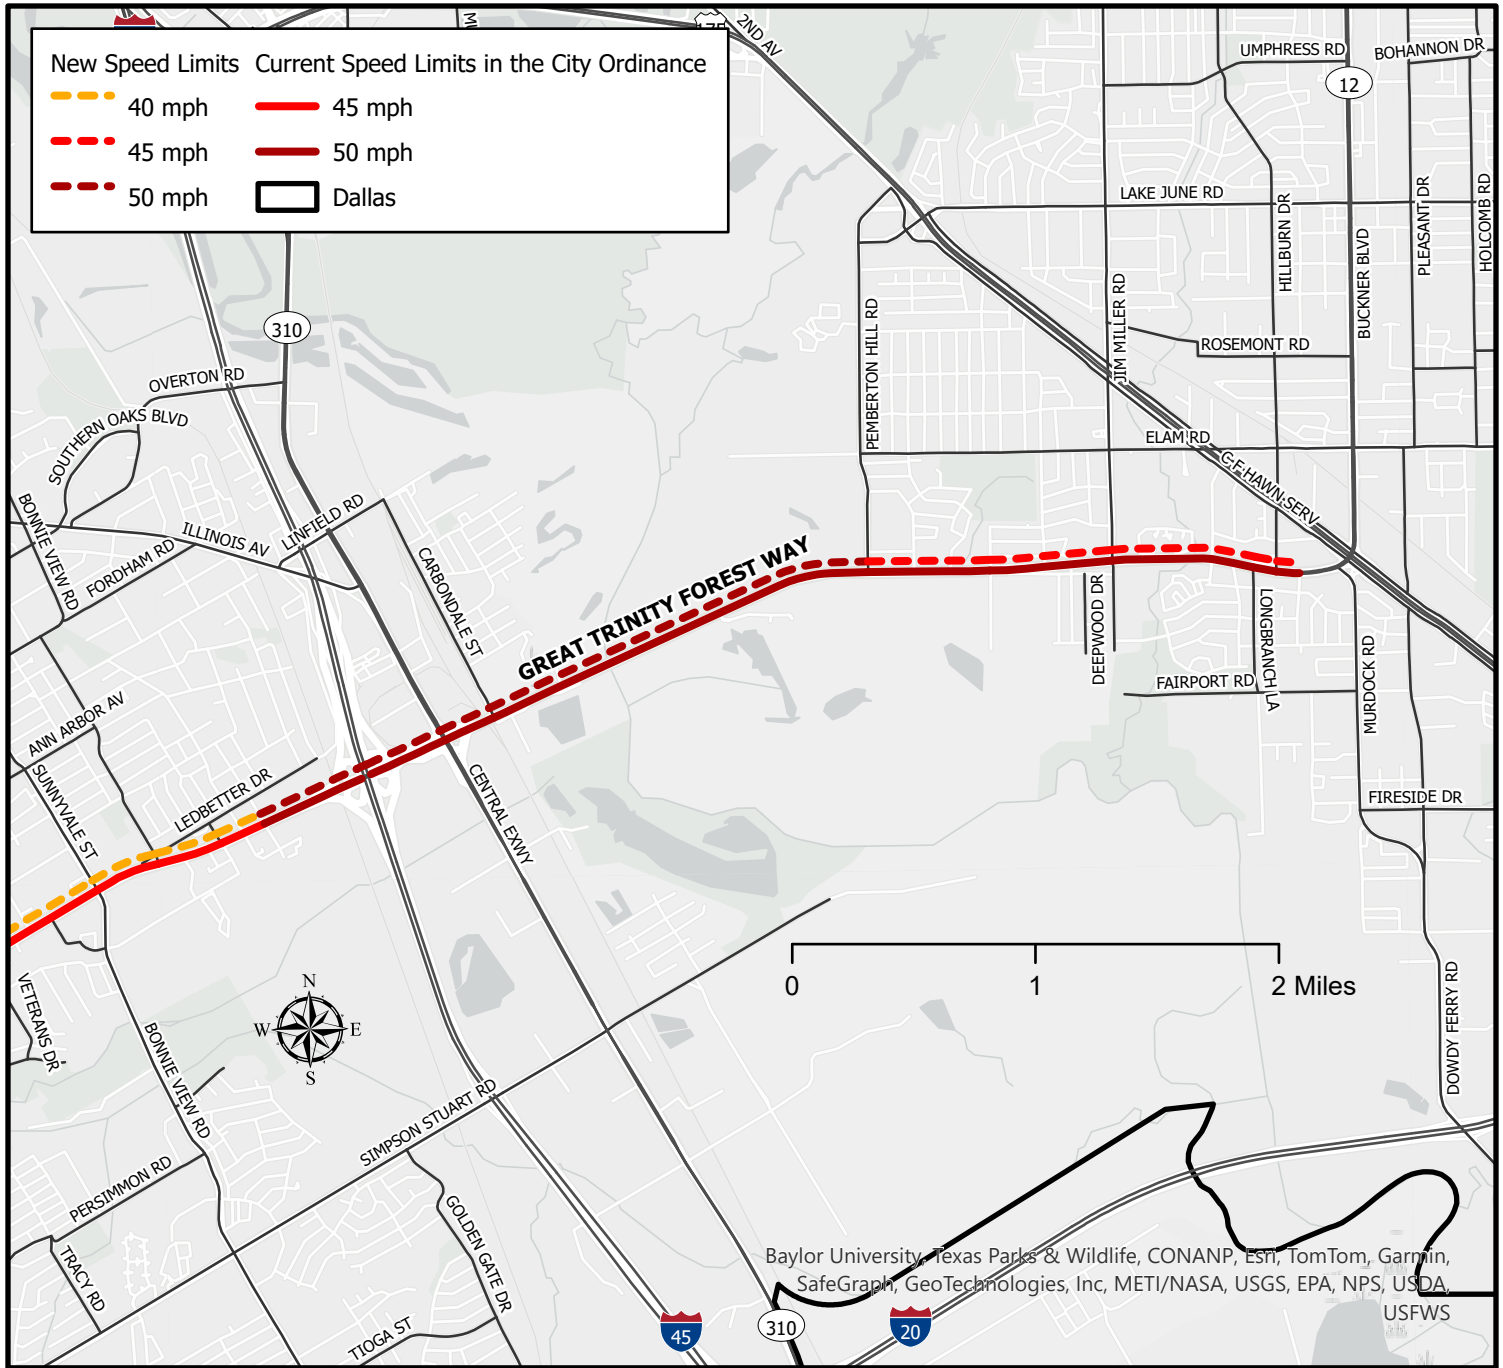

**Changes to City Code
Chapter 28-44
Speed Regulations
Streets Other Than Expressways and Freeways**

DELETE

Street	Speed Limit Extents	Speed Limit mph
Great Trinity Forest Way	Ledbetter Drive to Wadsworth Drive	45

ADD

Street	Speed Limit Extents	Speed Limit mph
Great Trinity Forest Way	Bonnie View Road/Sunnyvale Street to Wadsworth Drive	40

Council District 4, 8

Esri Community Maps Contributors, Baylor University, Texas Parks & Wildlife, CONANP, Esri, TomTom, Garmin, SafeGraph, GeoTechnologies, Inc, METI/NASA, USGS, EPA, NPS, US Census Bureau, USDA, USFWS

**Changes to City Code
Chapter 28-44
Speed Regulations
Streets Other Than Expressways and Freeways**

DELETE

Street	Speed Limit Extents	Speed Limit mph
Great Trinity Forest Way	Wadsworth Drive to Oklaunion Drive	50

ADD

Street	Speed Limit Extents	Speed Limit mph
Great Trinity Forest Way	Wadsworth Drive to Pemberton Hill Road	50
Great Trinity Forest Way	Pemberton Hill Road to Oklaunion Drive	45

Council District 4, 5, 7, 8