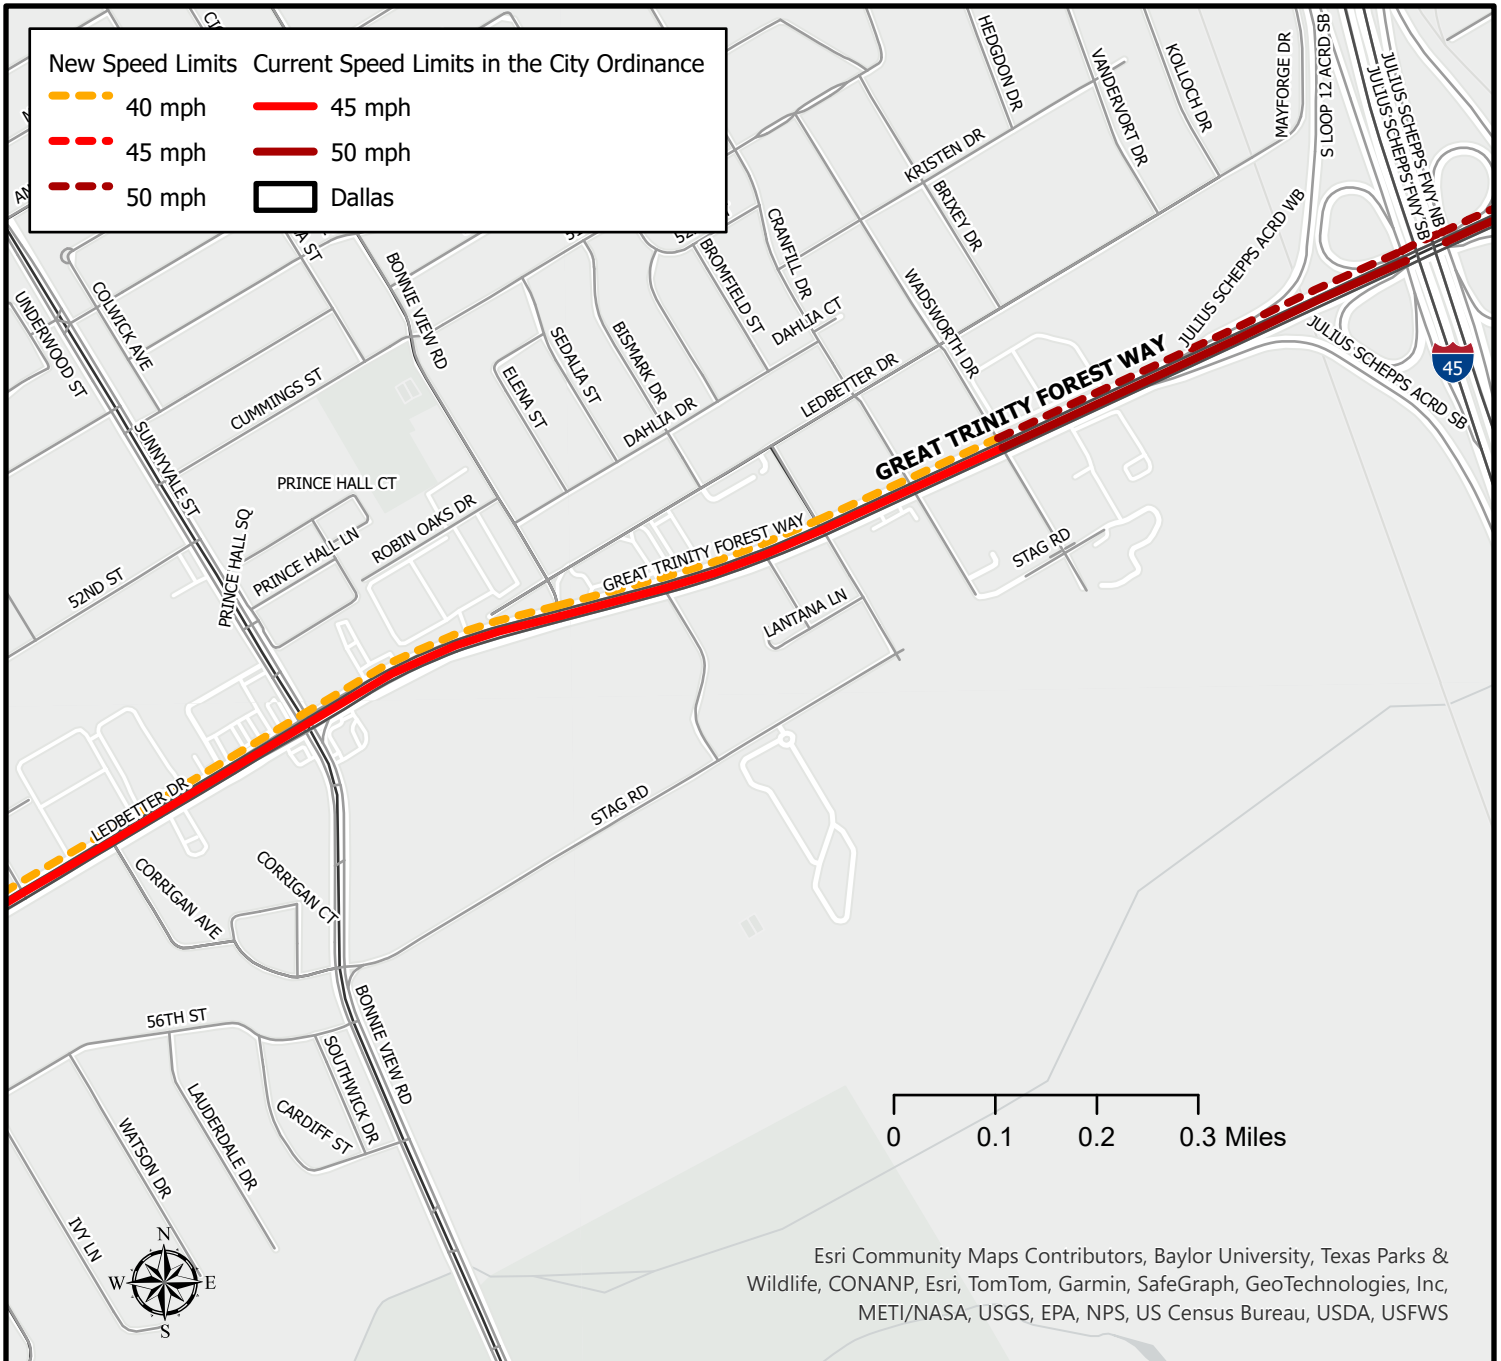

**Changes to City Code
Chapter 28-44
Speed Regulations
Streets Other Than Expressways and Freeways**

DELETE

Street	Speed Limit Extents	Speed Limit mph
Great Trinity Forest Way	Ledbetter Drive to Wadsworth Drive	45

ADD

Street	Speed Limit Extents	Speed Limit mph
Great Trinity Forest Way	Bonnie View Road/Sunnyvale Street to Wadsworth Drive	40

Council District 4, 8

Esri Community Maps Contributors, Baylor University, Texas Parks & Wildlife, CONANP, Esri, TomTom, Garmin, SafeGraph, GeoTechnologies, Inc, METI/NASA, USGS, EPA, NPS, US Census Bureau, USDA, USFWS

**Changes to City Code
Chapter 28-44
Speed Regulations
Streets Other Than Expressways and Freeways**

DELETE

Street	Speed Limit Extents	Speed Limit mph
Great Trinity Forest Way	Wadsworth Drive to Oklaunion Drive	50

ADD

Street	Speed Limit Extents	Speed Limit mph
Great Trinity Forest Way	Wadsworth Drive to Pemberton Hill Road	50
Great Trinity Forest Way	Pemberton Hill Road to Oklaunion Drive	45

Council District 4, 5, 7, 8