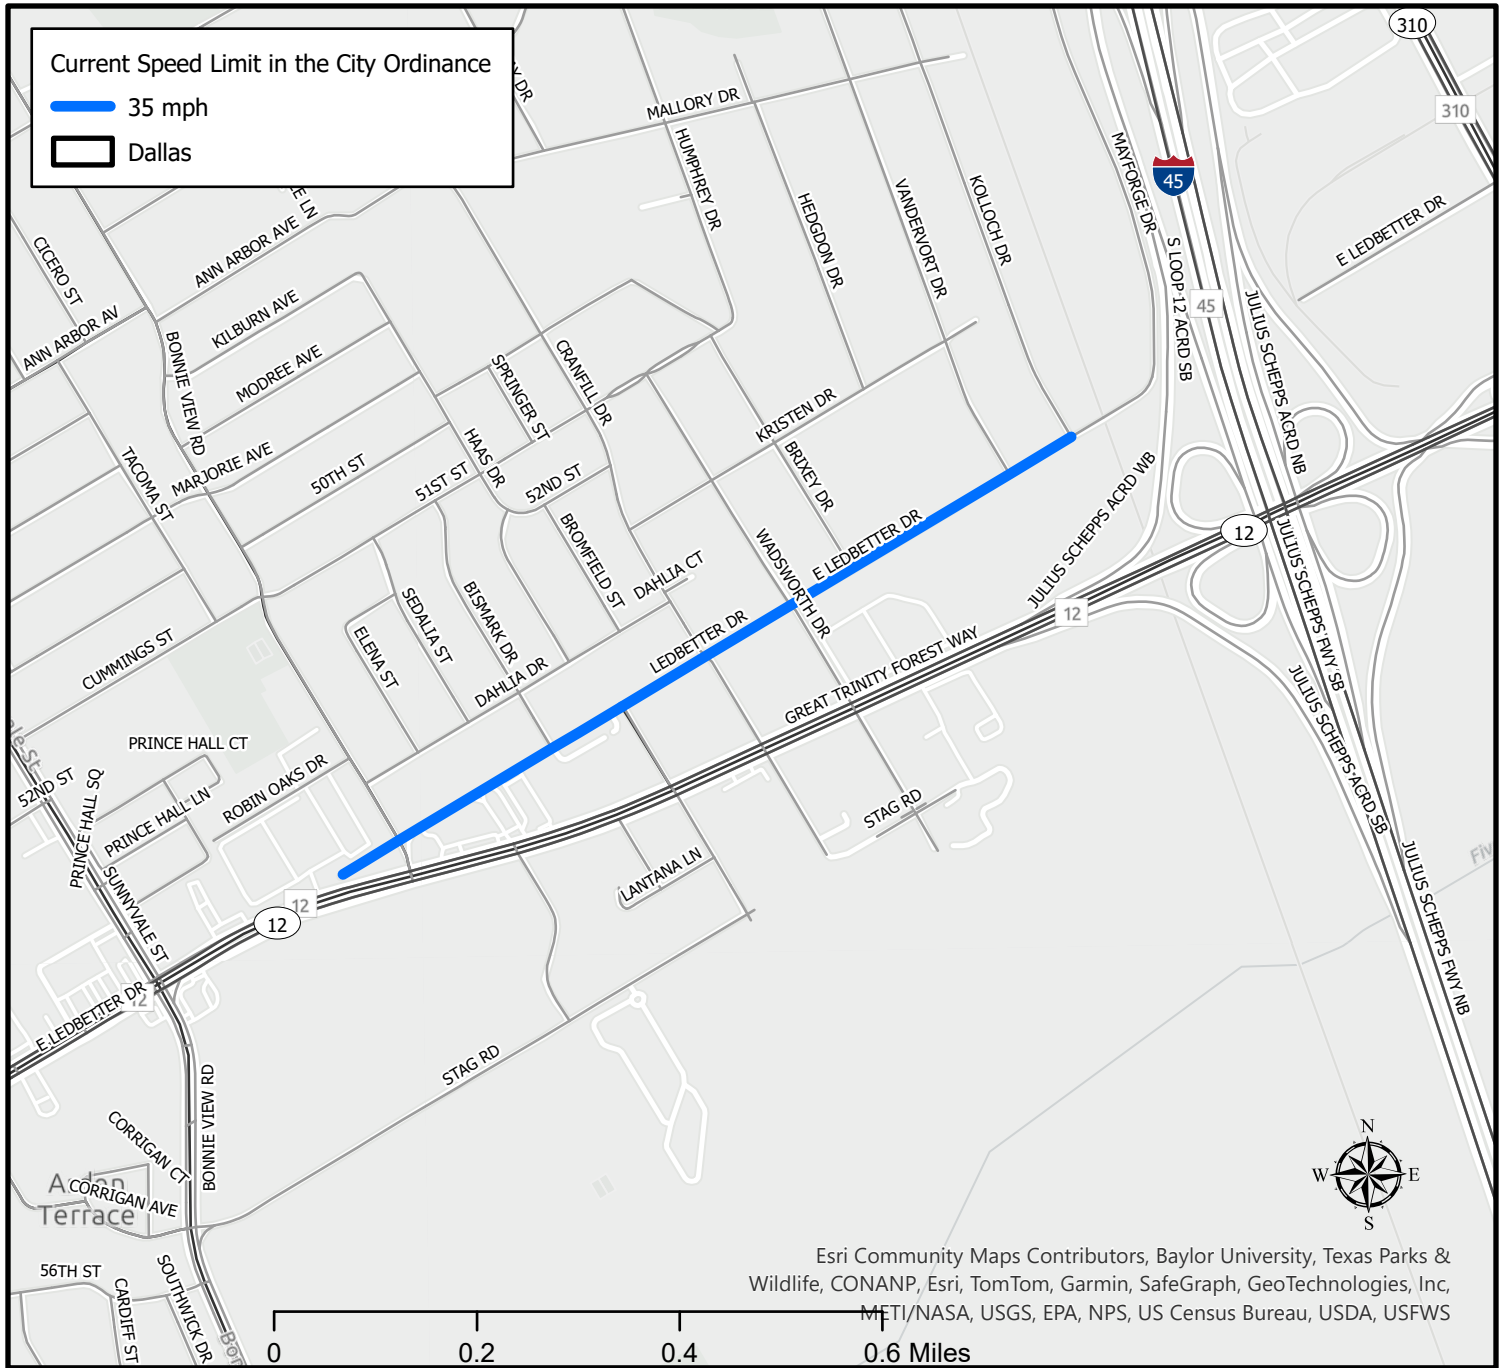

**Changes to City Code
Chapter 28-44
Speed Regulations
Streets Other Than Expressways and Freeways**

DELETE

Street	Speed Limit Extents	Speed Limit mph
Great Trinity Forest Way	Ledbetter Drive to Wadsworth Drive	45

ADD

Street	Speed Limit Extents	Speed Limit mph
Great Trinity Forest Way	Bonnie View Road/Sunnyvale Street to Wadsworth Drive	40

Council District 4, 8

Esri Community Maps Contributors, Baylor University, Texas Parks & Wildlife, CONANP, Esri, TomTom, Garmin, SafeGraph, GeoTechnologies, Inc, METI/NASA, USGS, EPA, NPS, US Census Bureau, USDA, USFWS

ADD

Street	Speed Limit Extents	Speed Limit mph
Great Trinity Forest Way	Wadsworth Drive to Pemberton Hill Road	50
Great Trinity Forest Way	Pemberton Hill Road to Oklaunion Drive	45

Council District 4, 5, 7, 8

Changes to City Code Chapter 28-44 Speed Regulations Streets Other Than Expressways and Freeways

DELETE

Street	Speed Limit Extents	Speed Limit mph
Ledbetter Drive	Loop 12 to Kolloch Drive	35

Council District 4